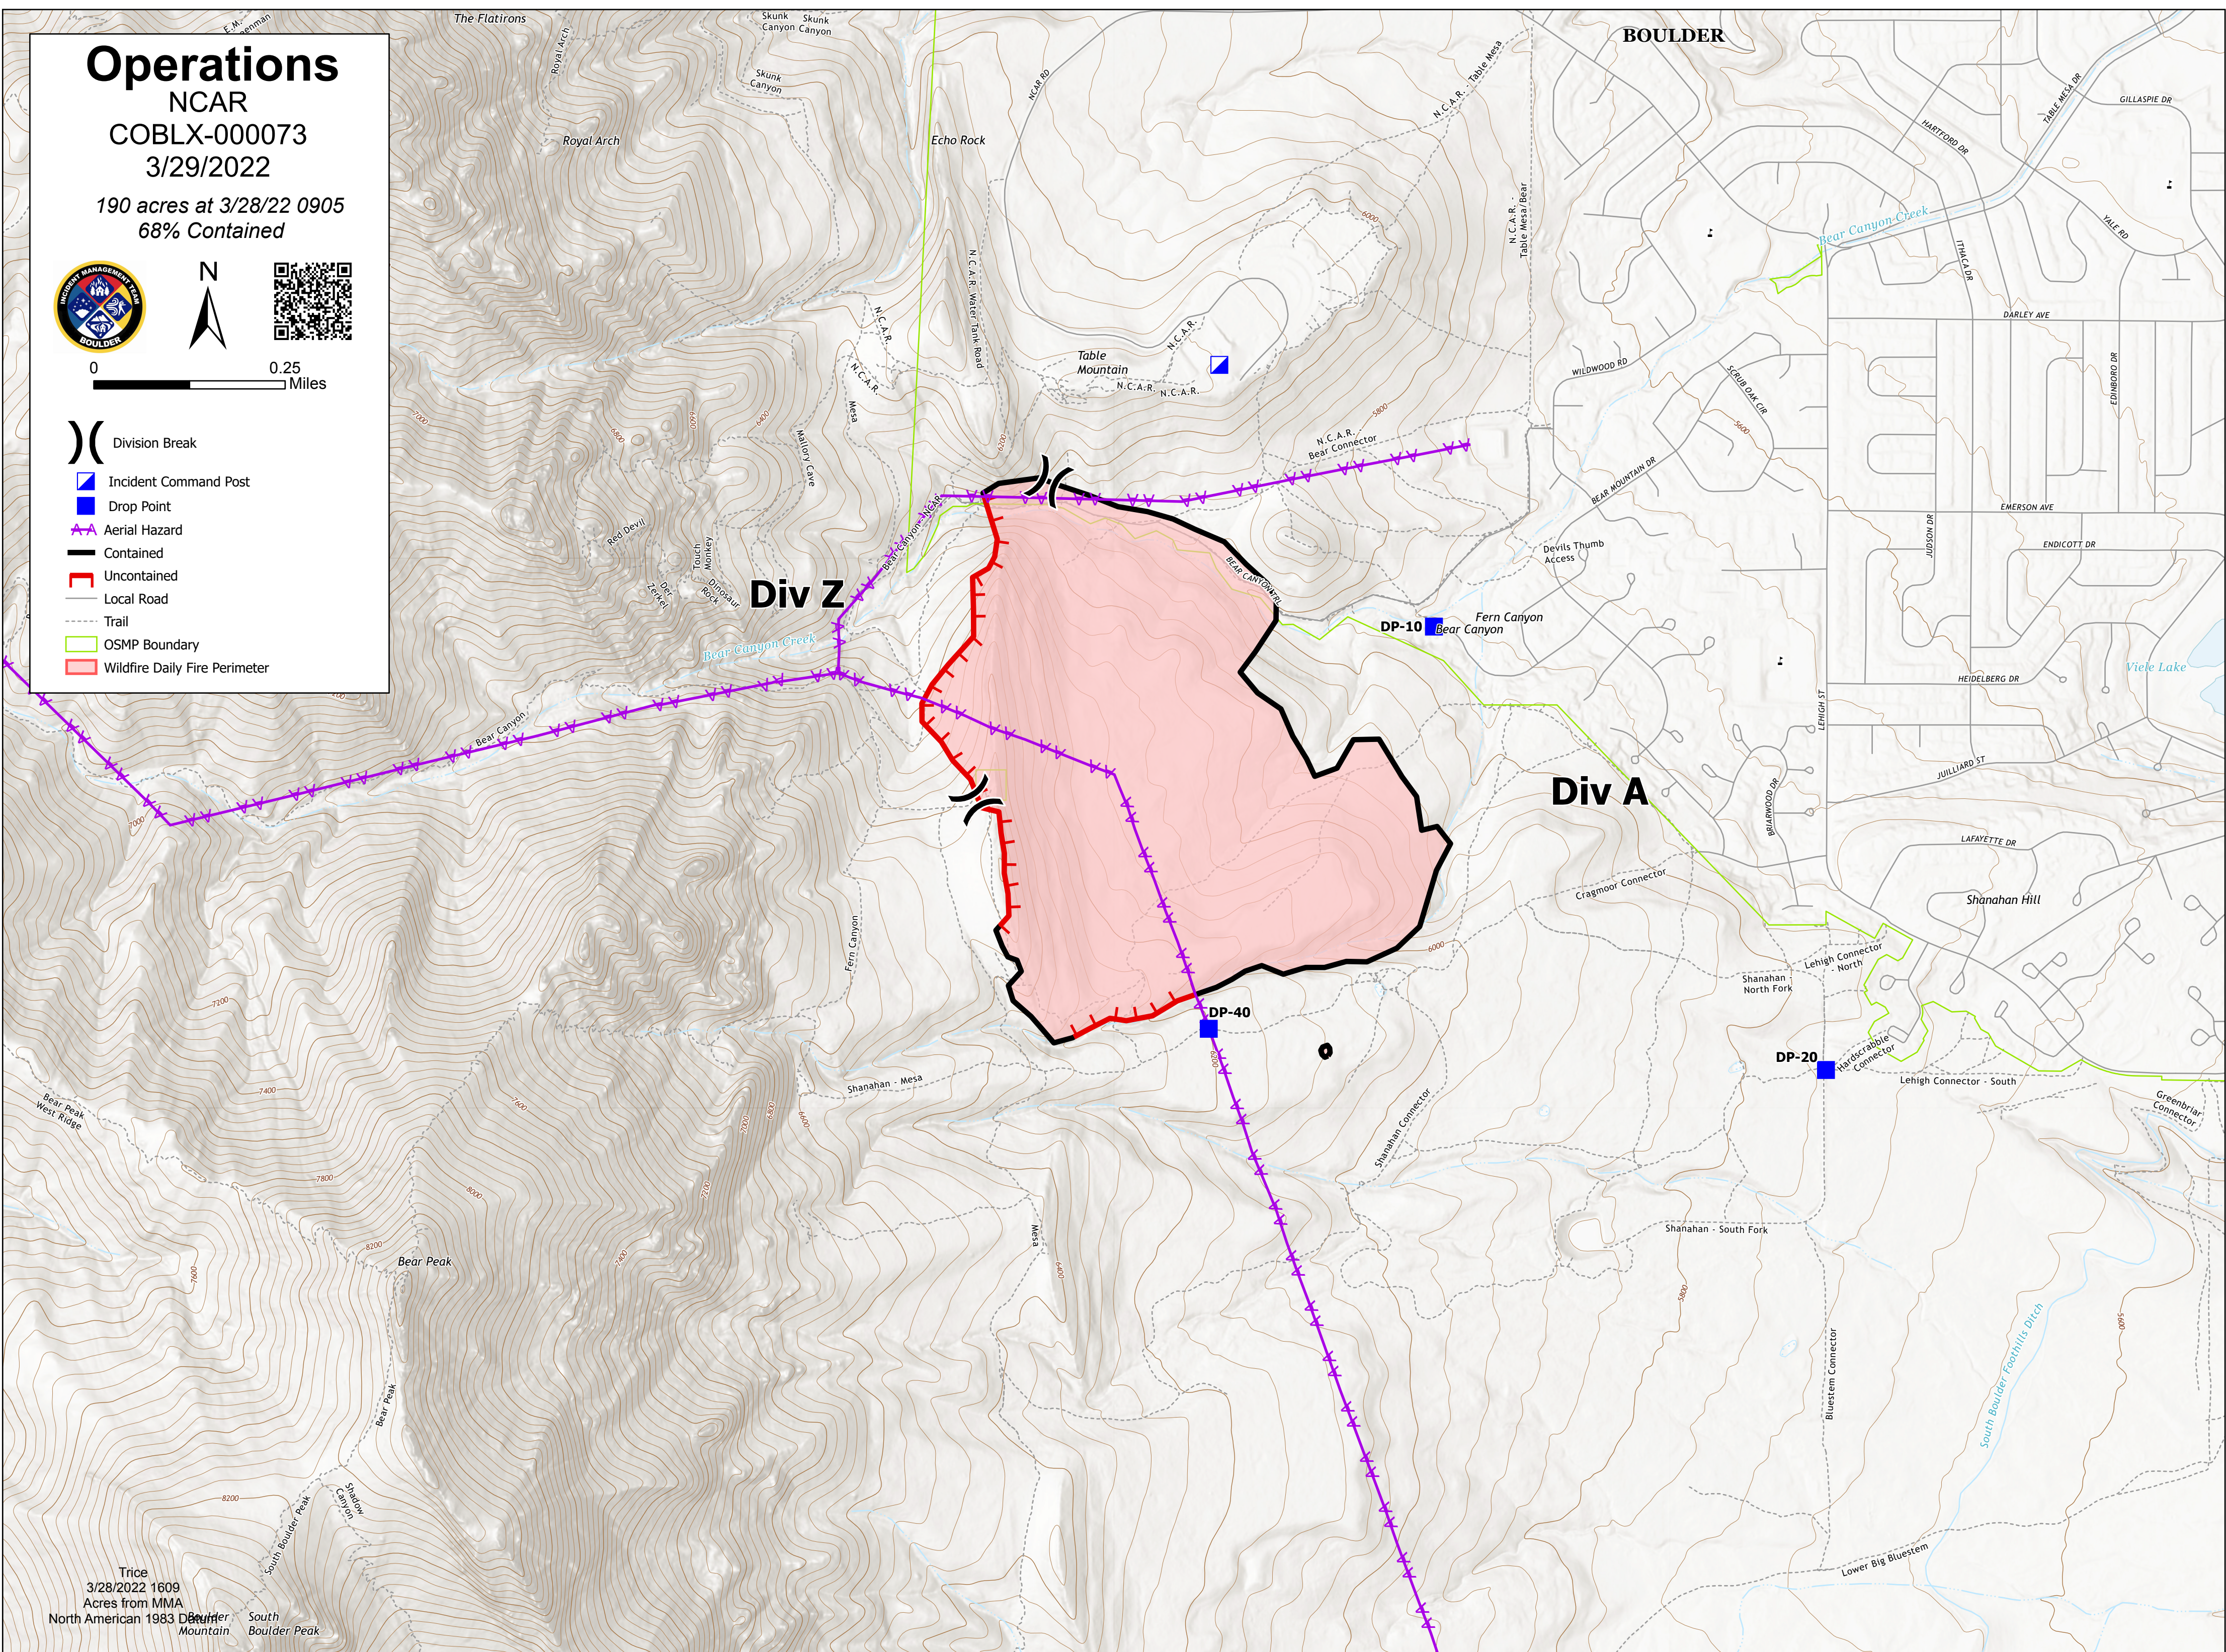

Operations

NCAR
COBLX-000073
3/29/2022

190 acres at 3/28/22 0905
68% Contained

0 0.25 Miles

- Division Break
- Incident Command Post
- Drop Point
- Aerial Hazard
- Contained
- Uncontained
- Local Road
- Trail
- OSMP Boundary
- Wildfire Daily Fire Perimeter

Trice
3/28/2022 1609
Acres from MMA
North American 1983 Boulder
South Boulder Peak