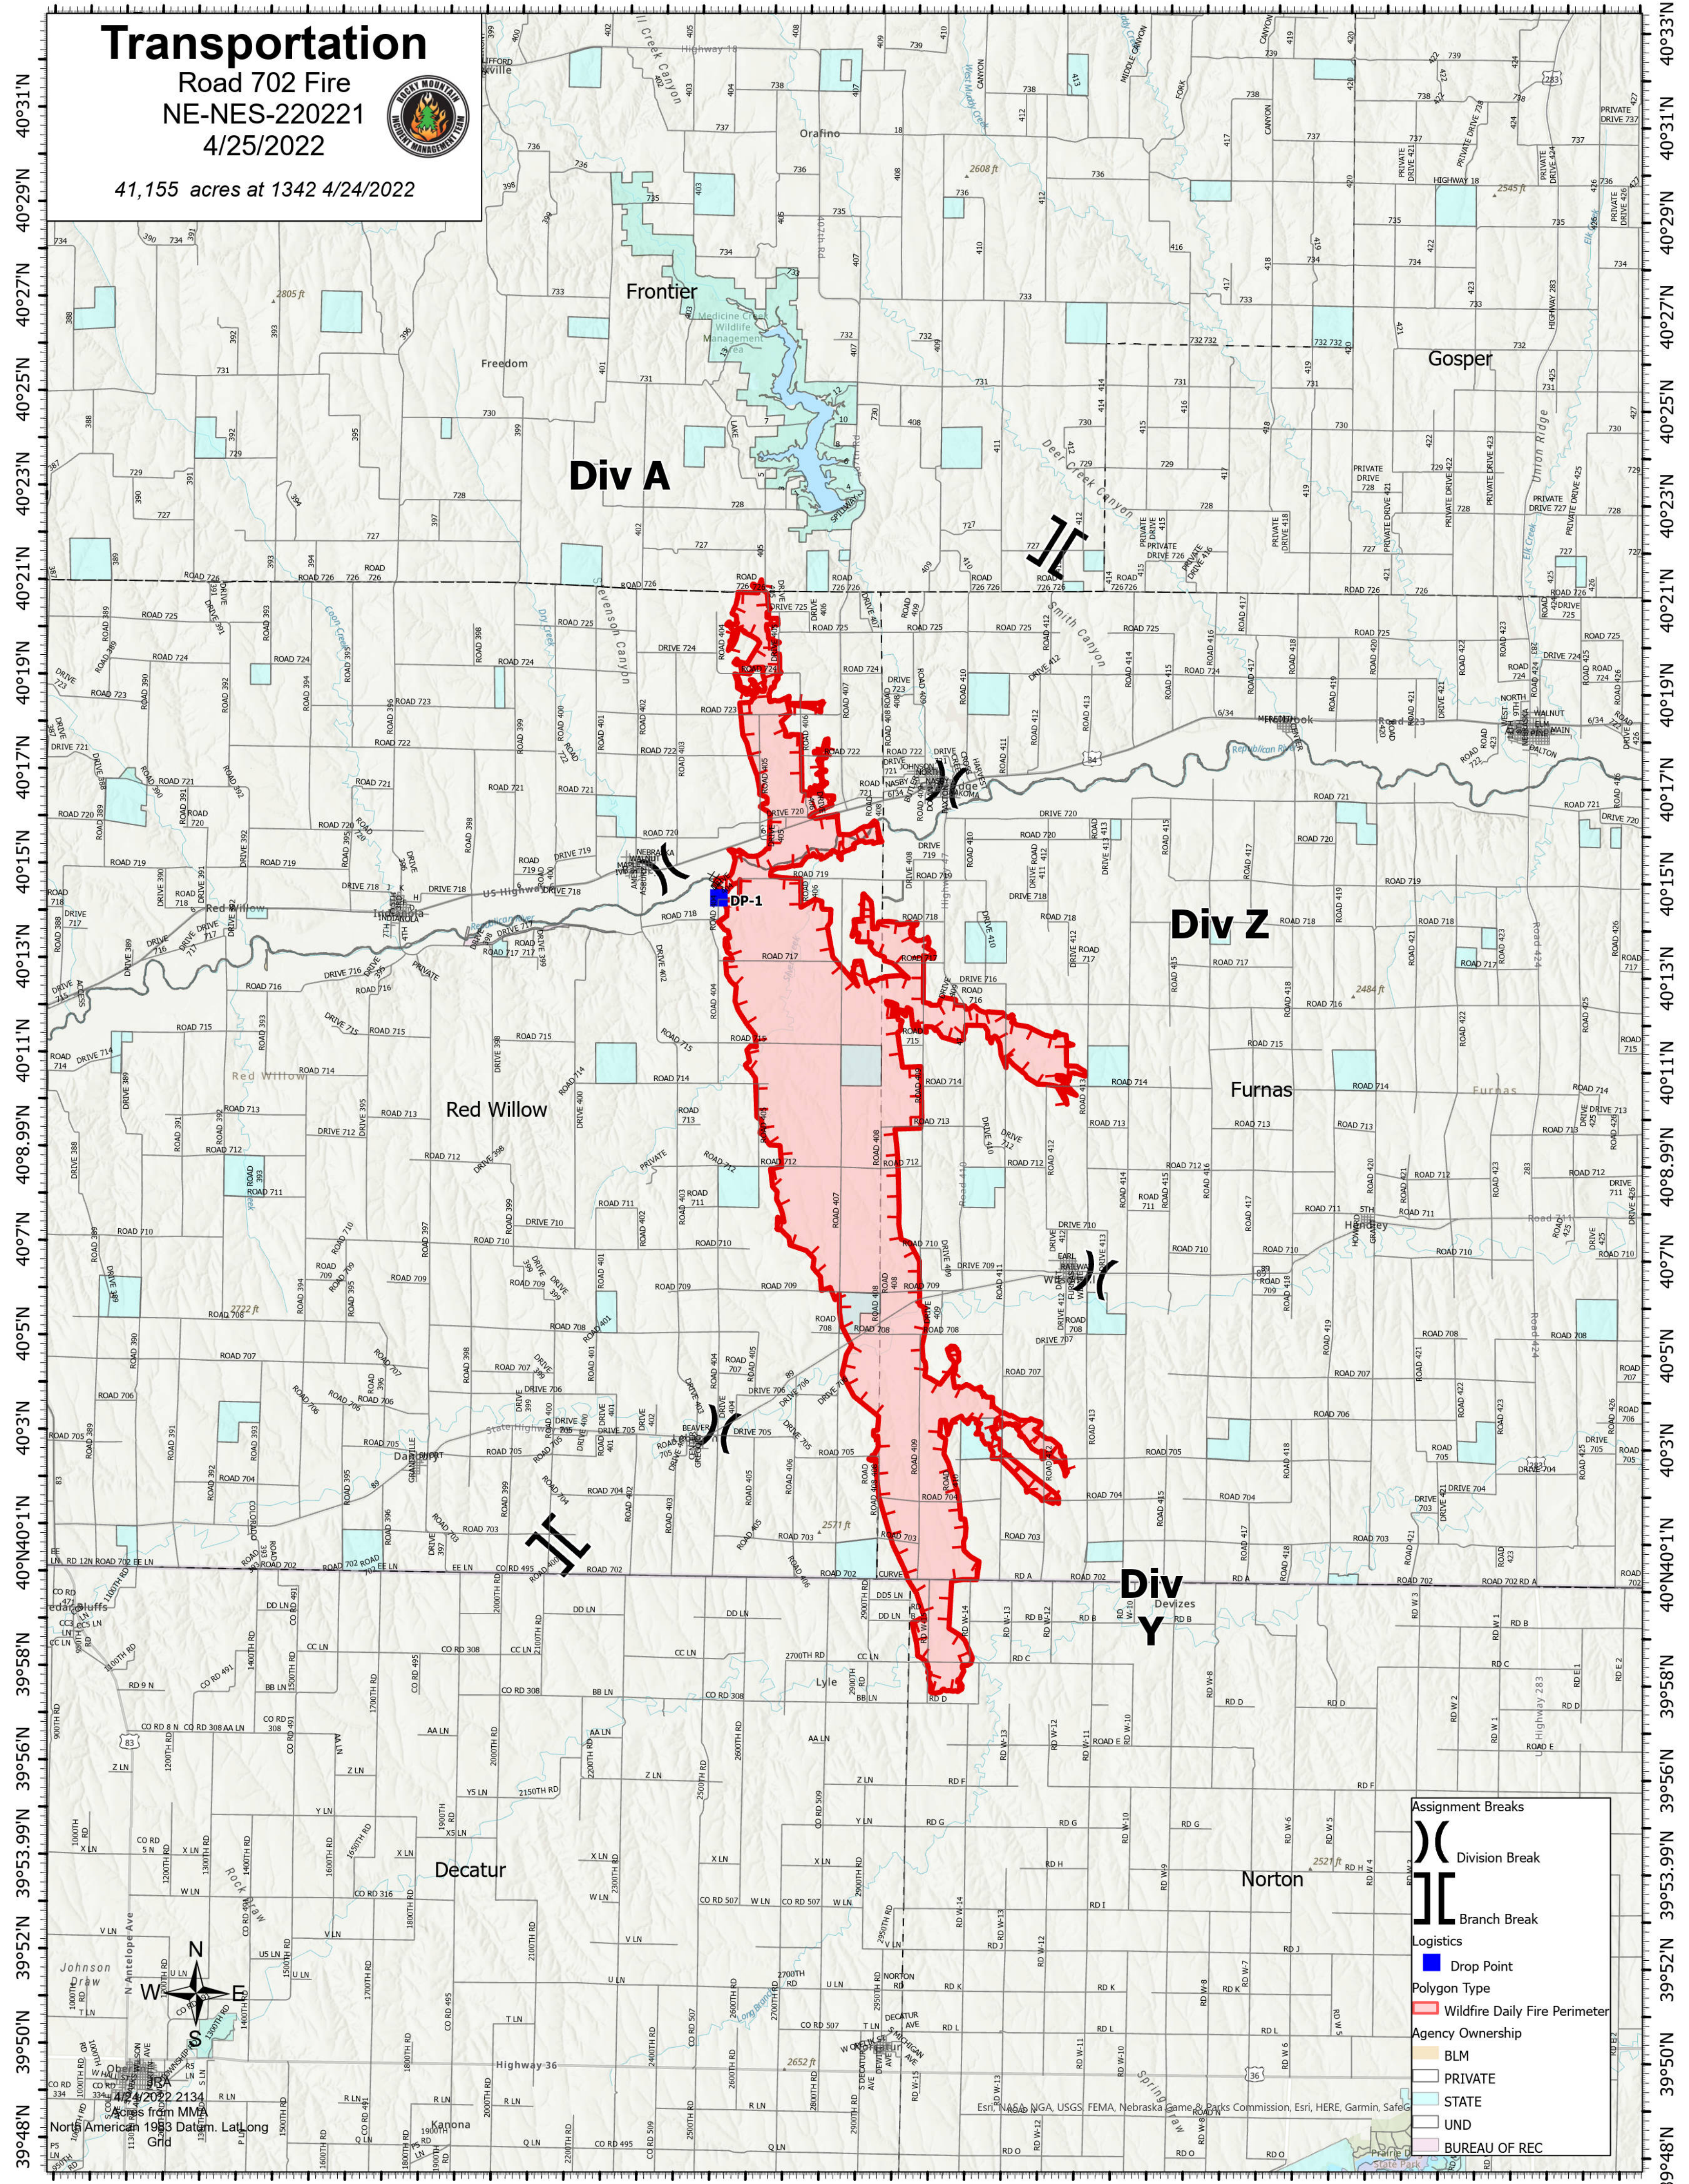

100°35'W 100°32'W 100°29'W 100°26'W 100°23'W 100°20'W 100°17'W 100°14'W 100°11'W 100°8'W 100°5'W 100°3'W 100°1'W 99°59'W 99°57'W 99°55'W 99°53'W

Transportation

Road 702 Fire NE-NES-220221

4/25/2022

41,155 acres at 1342 4/24/2022

100°34'W 100°31'W 100°28'W 100°25'W 100°22'W 100°19'W 100°16'W 100°13'W 100°10'W 100°7'W 100°5'W 100°3'W 100°1'W 99°59'W 99°57'W 99°55'W 99°53'W