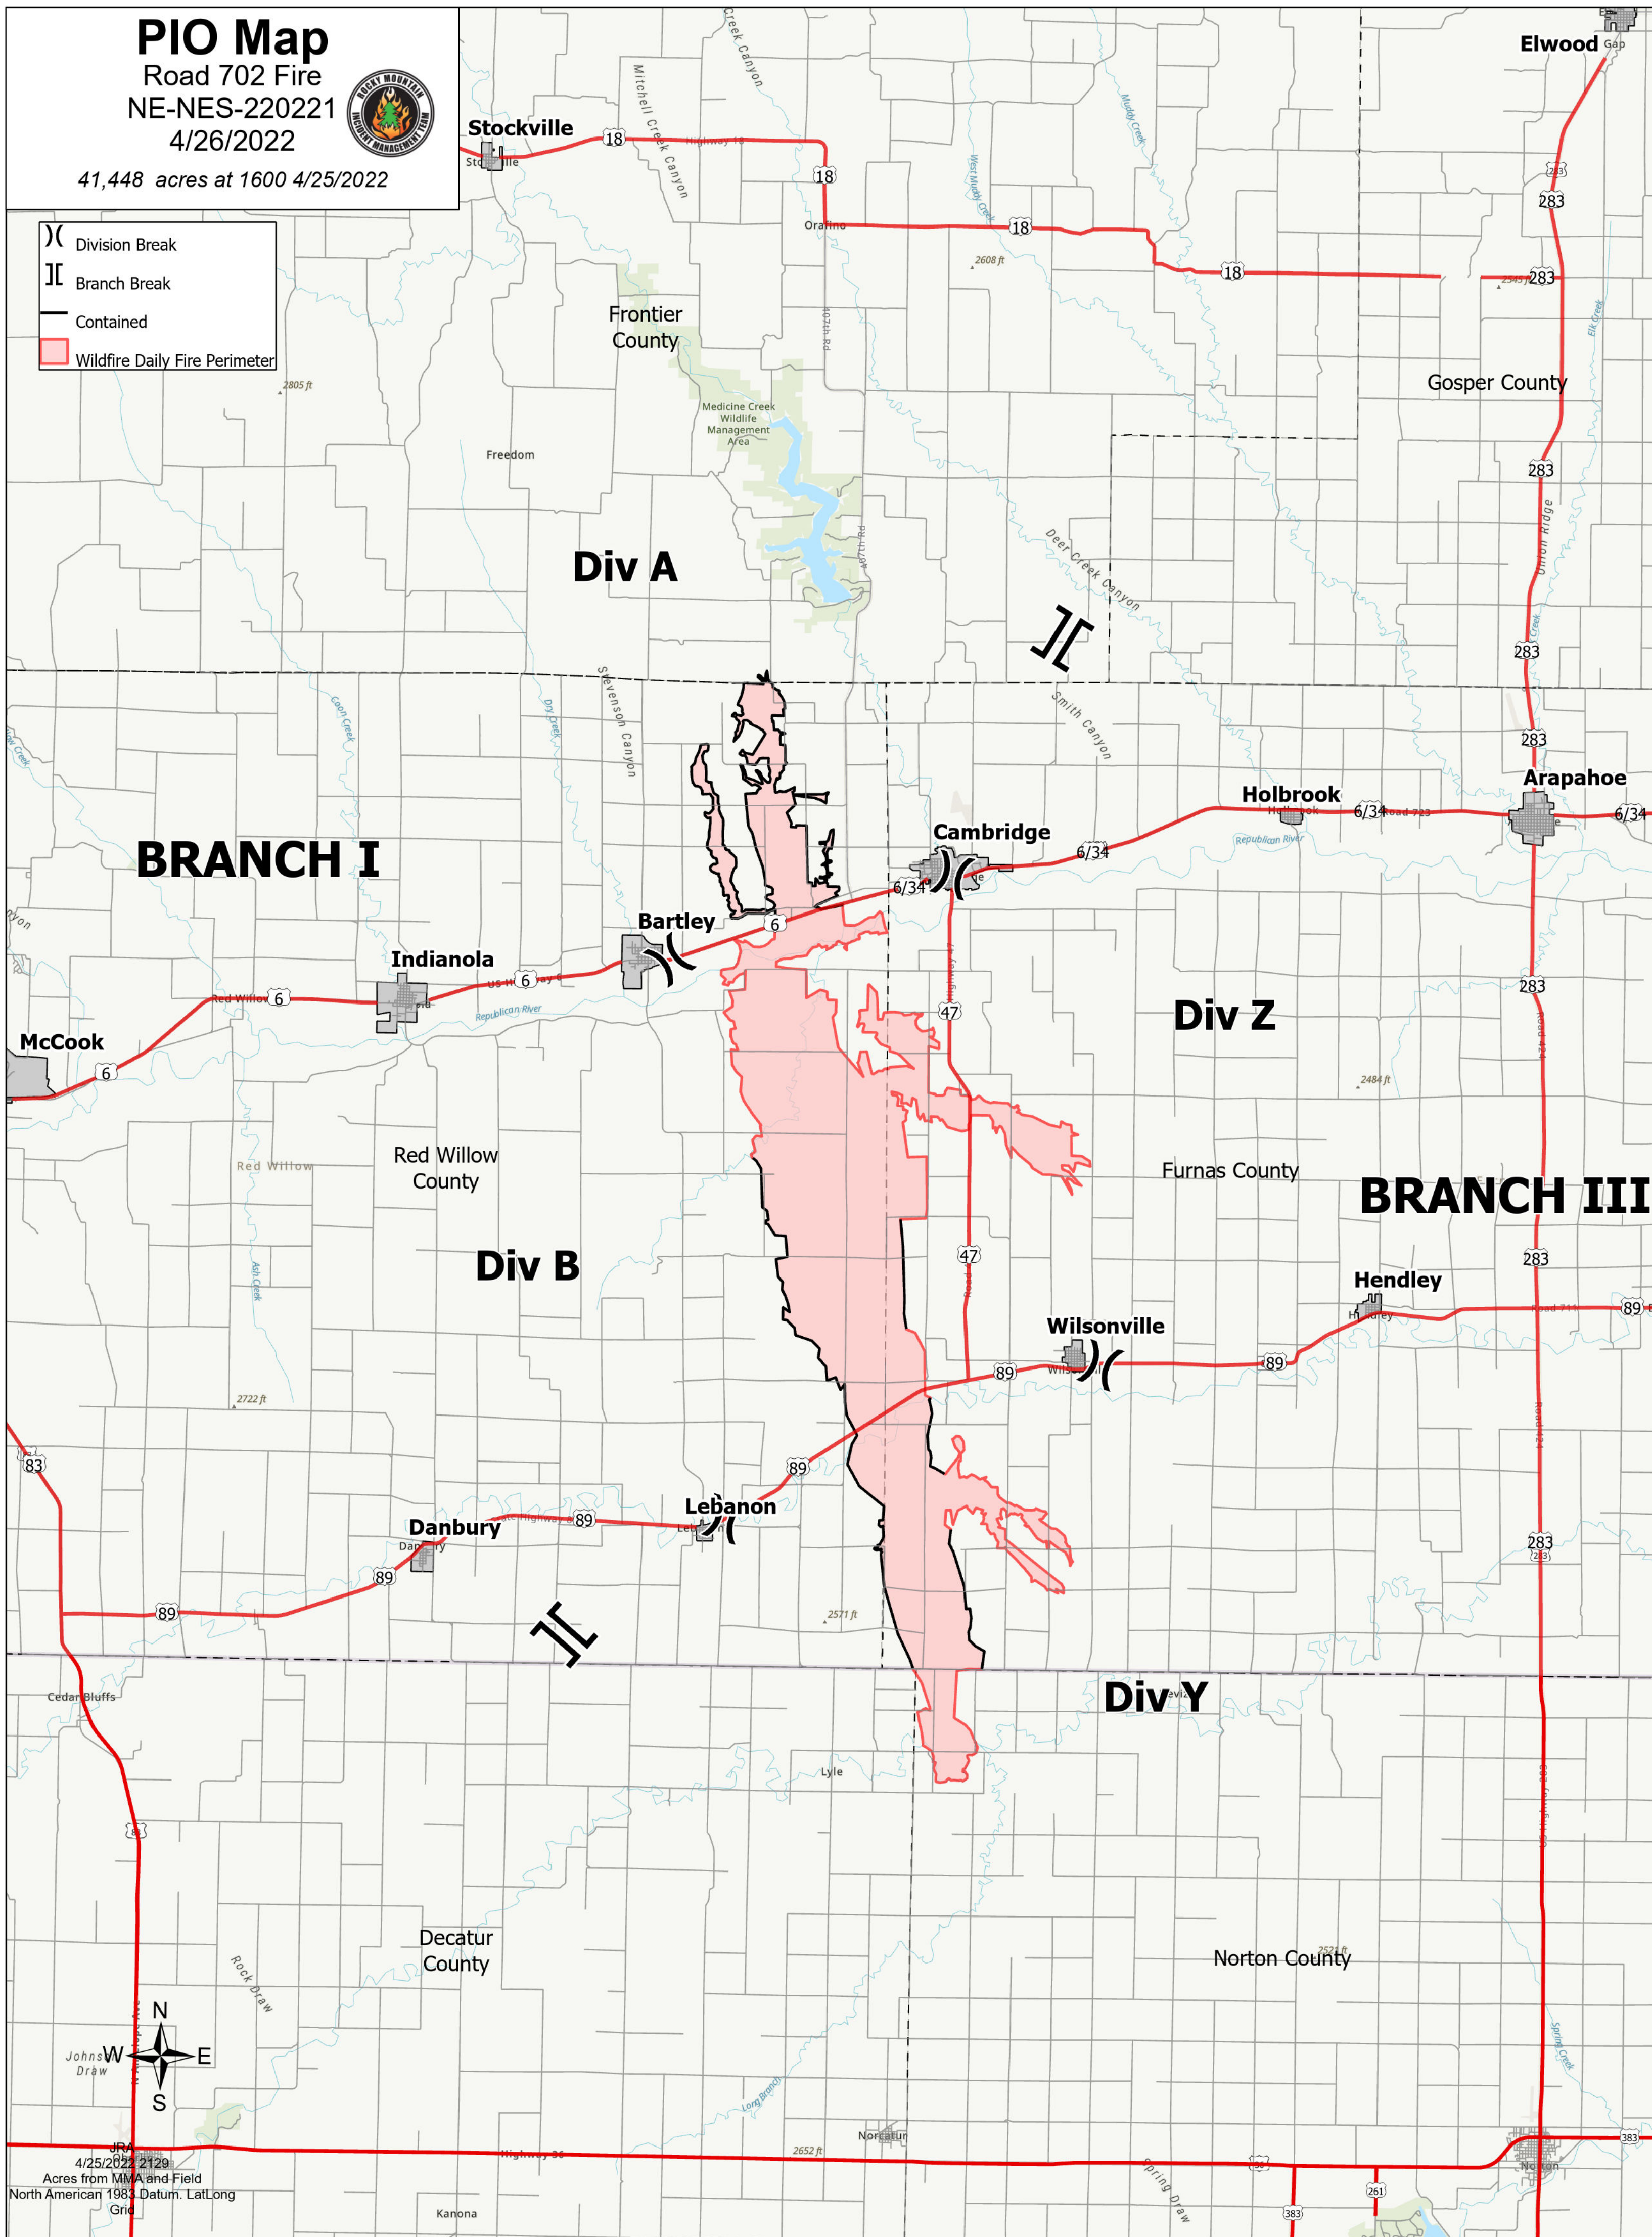

# PIO Map

Road 702 Fire  
NE-NES-220221  
4/26/2022

41,448 acres at 1600 4/25/2022

- Division Break
- Branch Break
- Contained
- Wildfire Daily Fire Perimeter

## BRANCH I

## Div A

## Div Y

4/25/2022 2129  
Acres from MMA and Field  
North American 1983 Datum. Lat/Long  
Grid