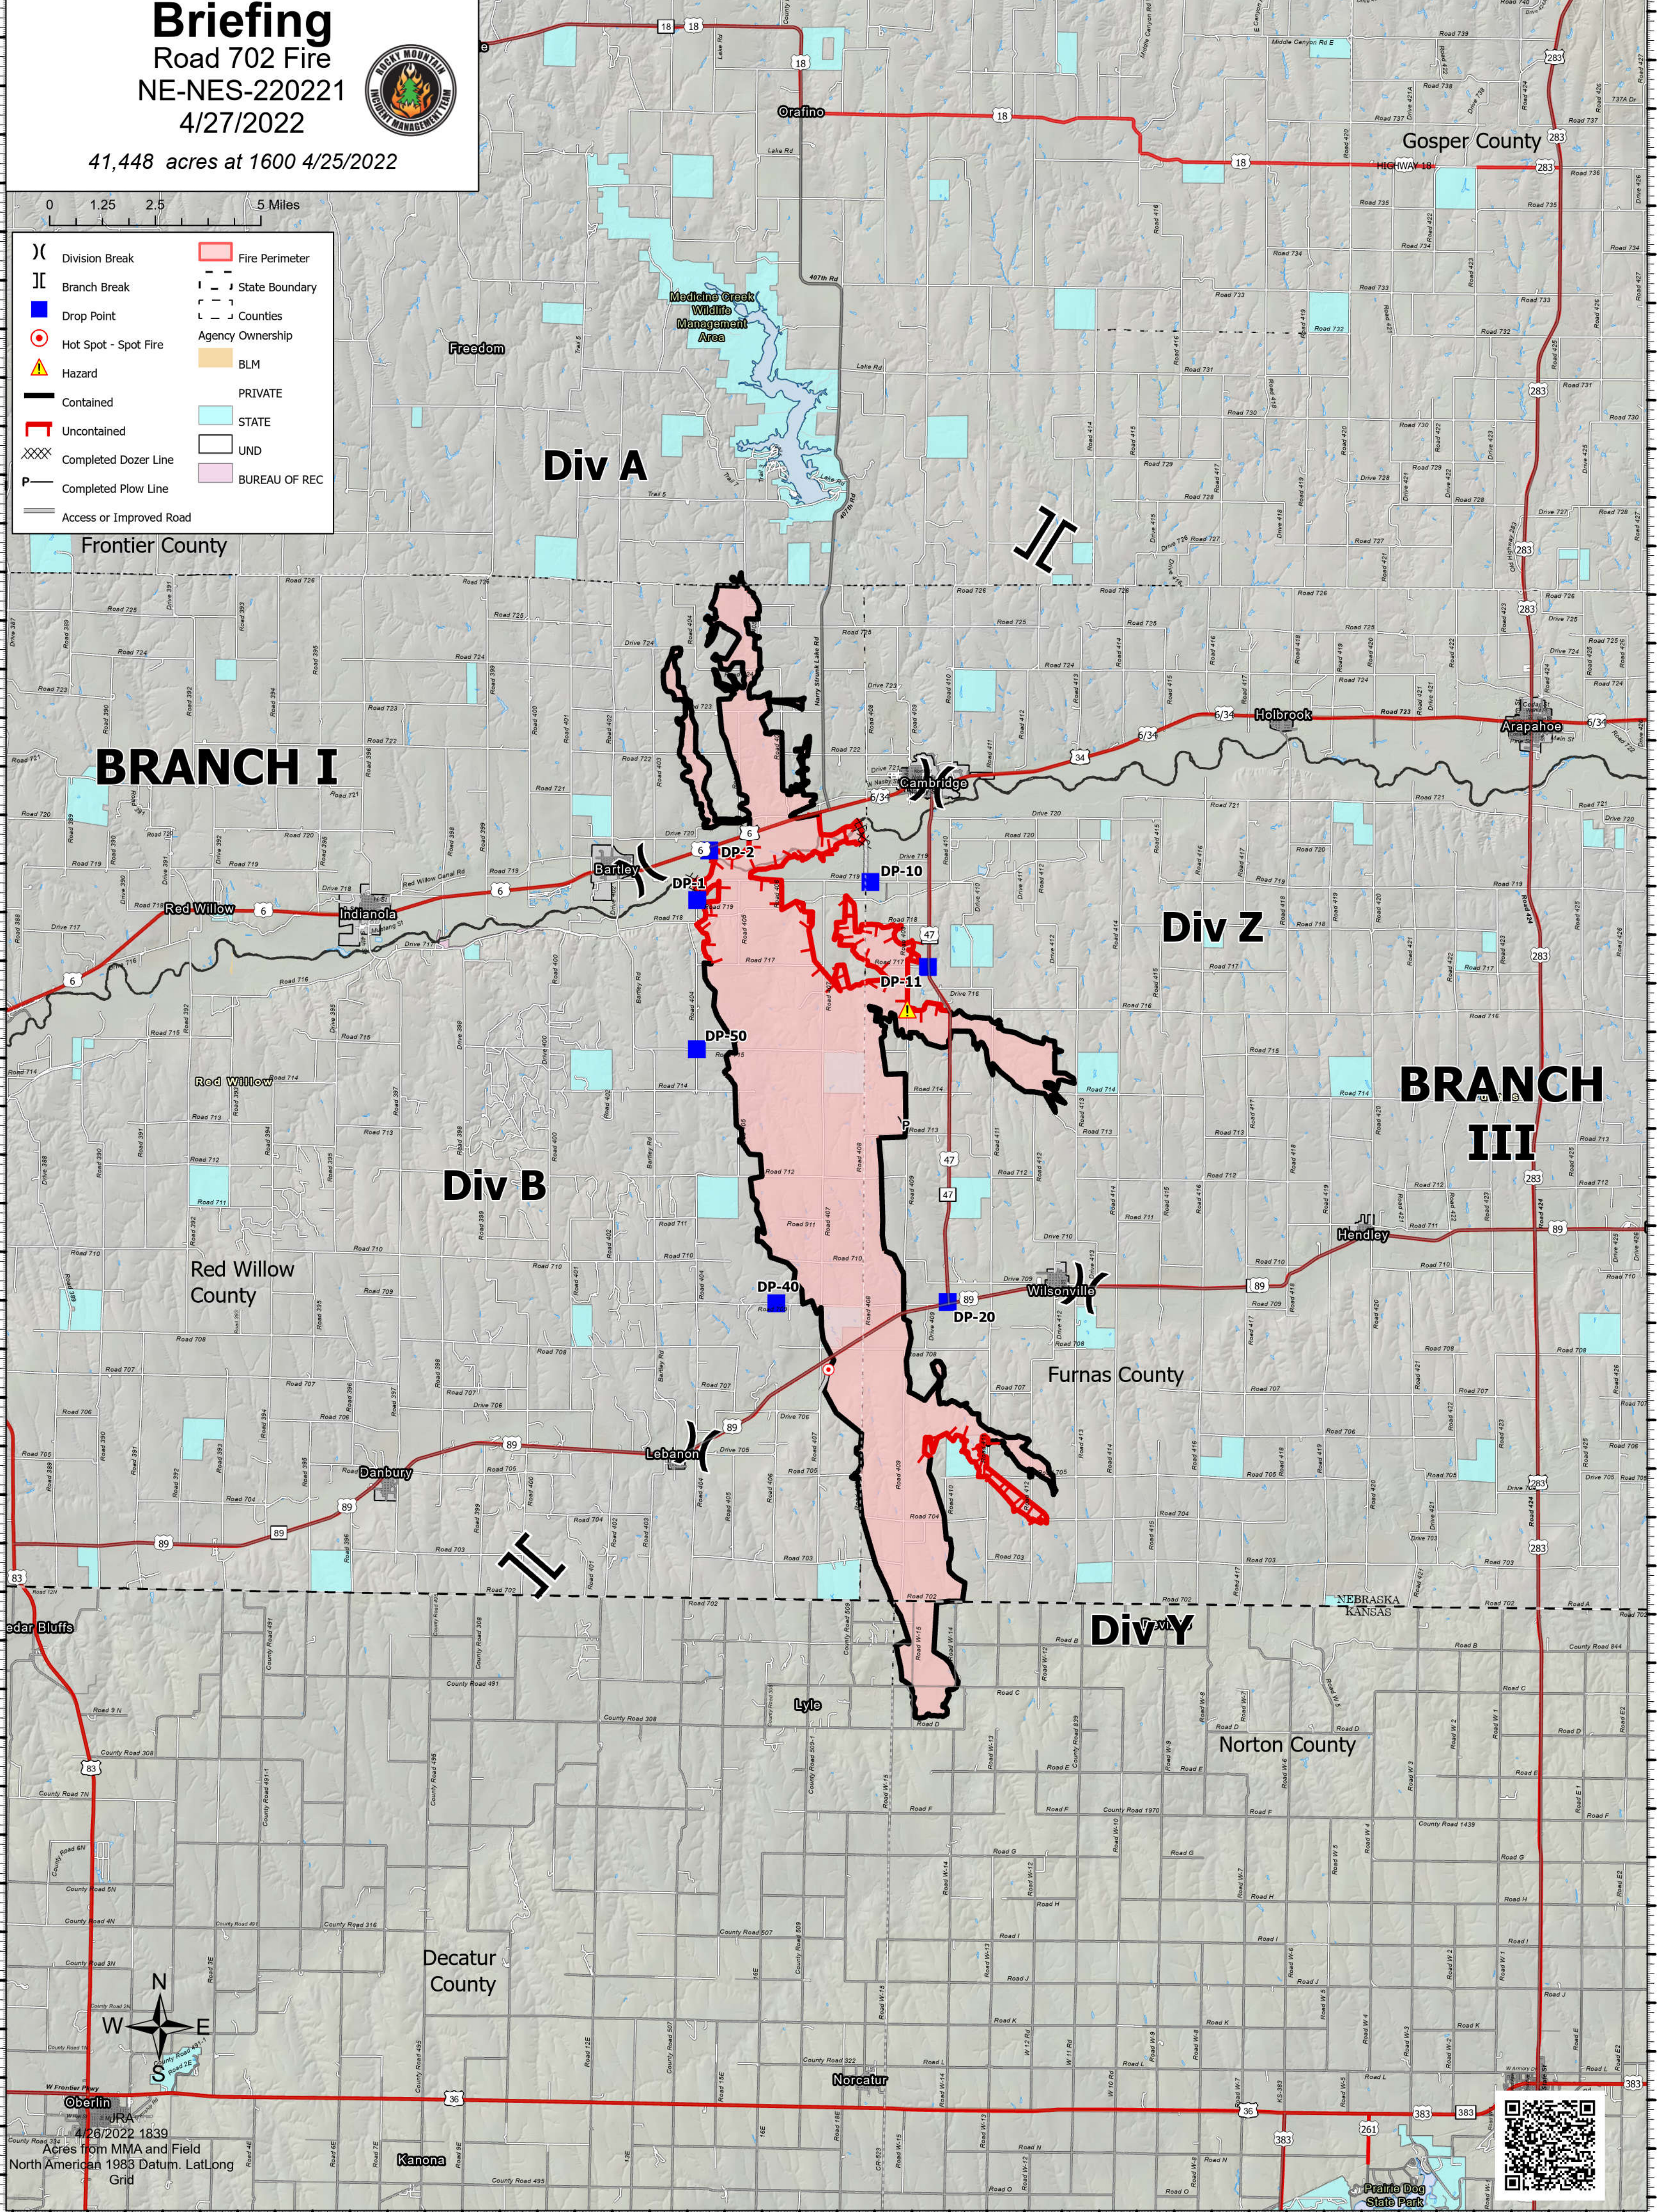

100°35'W 100°30'W 100°25'W 100°20'W 100°15'W 100°10'W 100°5'W 100°W 99°55'W

40°30'N 40°25'N 40°20'N 40°15'N 40°10'N 40°5'N 40°N 39°55'N 39°50'N

Briefing

Road 702 Fire

NE-NES-220221

4/27/2022

41,448 acres at 1600 4/25/2022

0 1.25 2.5 5 Miles

()	Division Break	▭	Fire Perimeter
J	Branch Break	- - -	State Boundary
⦿	Hot Spot - Spot Fire	▭	Agency Ownership
⚠	Hazard	▭	BLM
▭	Contained	▭	PRIVATE
▭	Uncontained	▭	STATE
▭	Completed Dozer Line	▭	UND
P	Completed Plow Line	▭	BUREAU OF REC
▭	Access or Improved Road		

© 2022 JRA
4/26/2022 1839
Acres from MMA and Field
North American 1983 Datum, LatLong
Grid