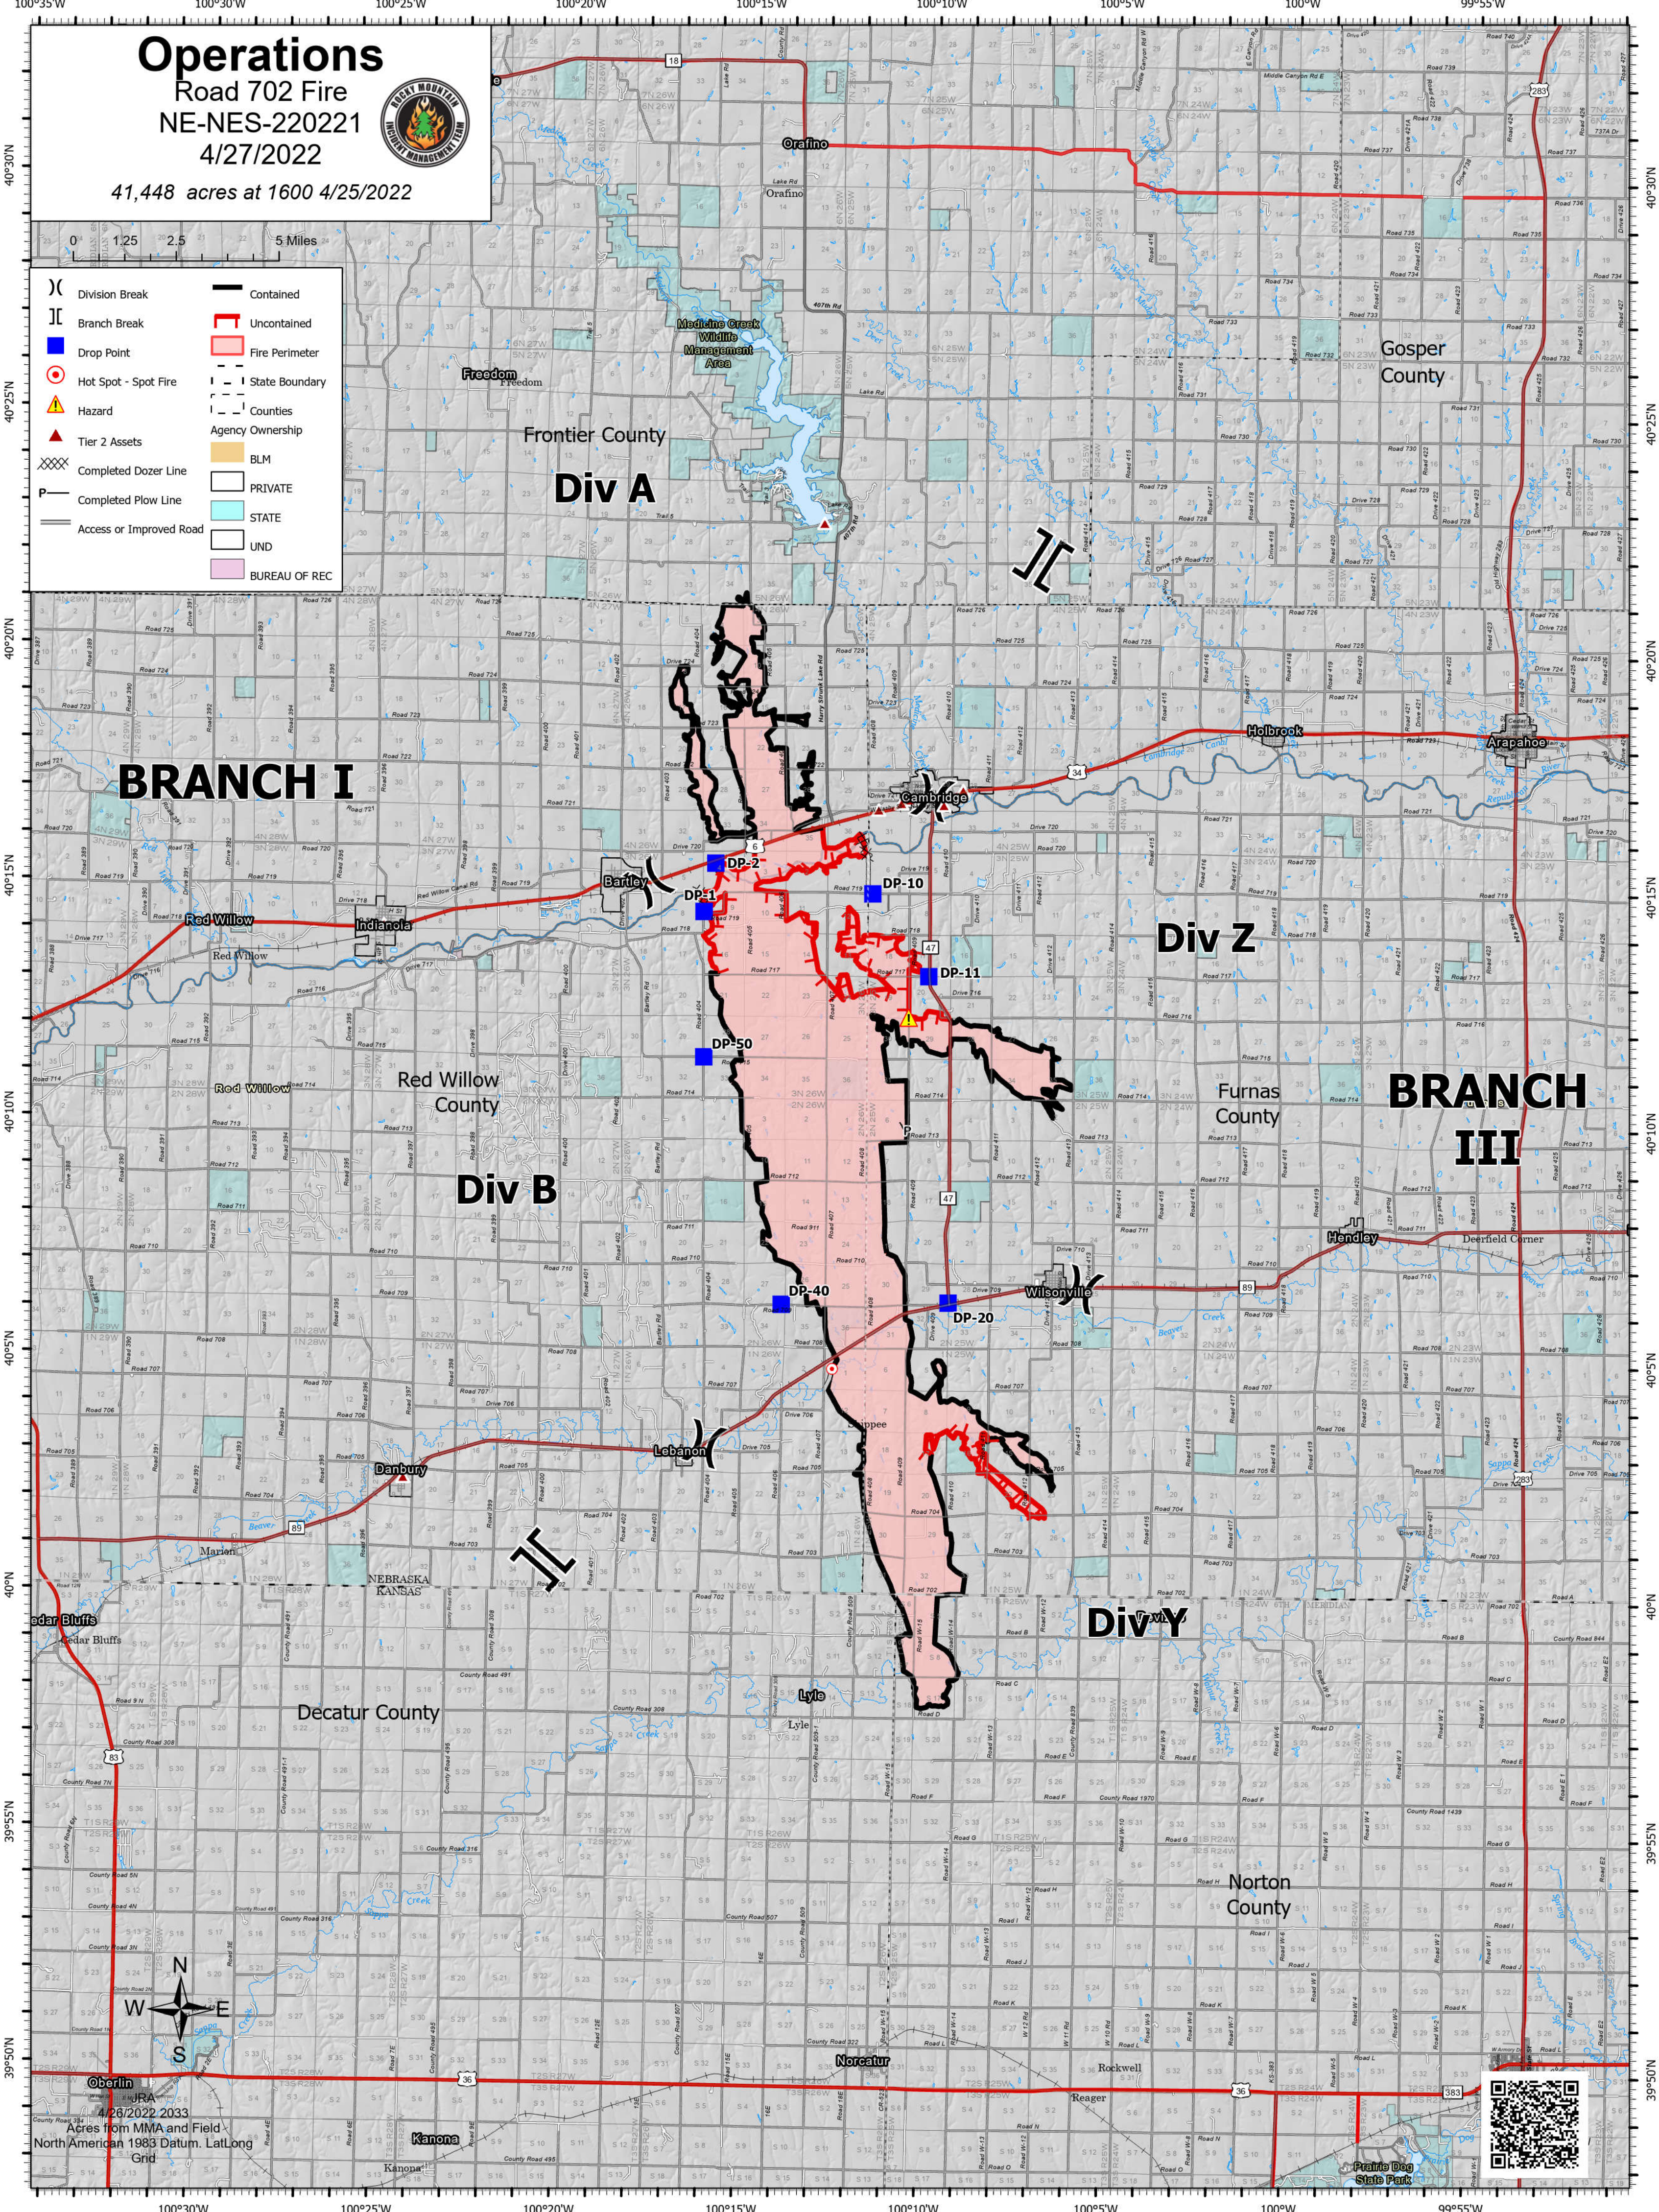

Operations

Road 702 Fire
NE-NES-220221
4/27/2022

41,448 acres at 1600 4/25/2022

- (X) Division Break
- (||) Branch Break
- Drop Point
- ⚠ Hazard
- ▲ Tier 2 Assets
- XXXX Completed Dozer Line
- P Completed Plow Line
- Access or Improved Road
- ▬ Contained
- ▬ Uncountained
- ▬ Fire Perimeter
- ▬ State Boundary
- ▬ Counties
- ▬ Agency Ownership
- BLM
- PRIVATE
- STATE
- UND
- BUREAU OF REC

BRANCH I

Div A

Div Z

Div B

BRANCH III

Div Y

Acres from MMA and Field
North American 1983 Datum. LatLong
Grid