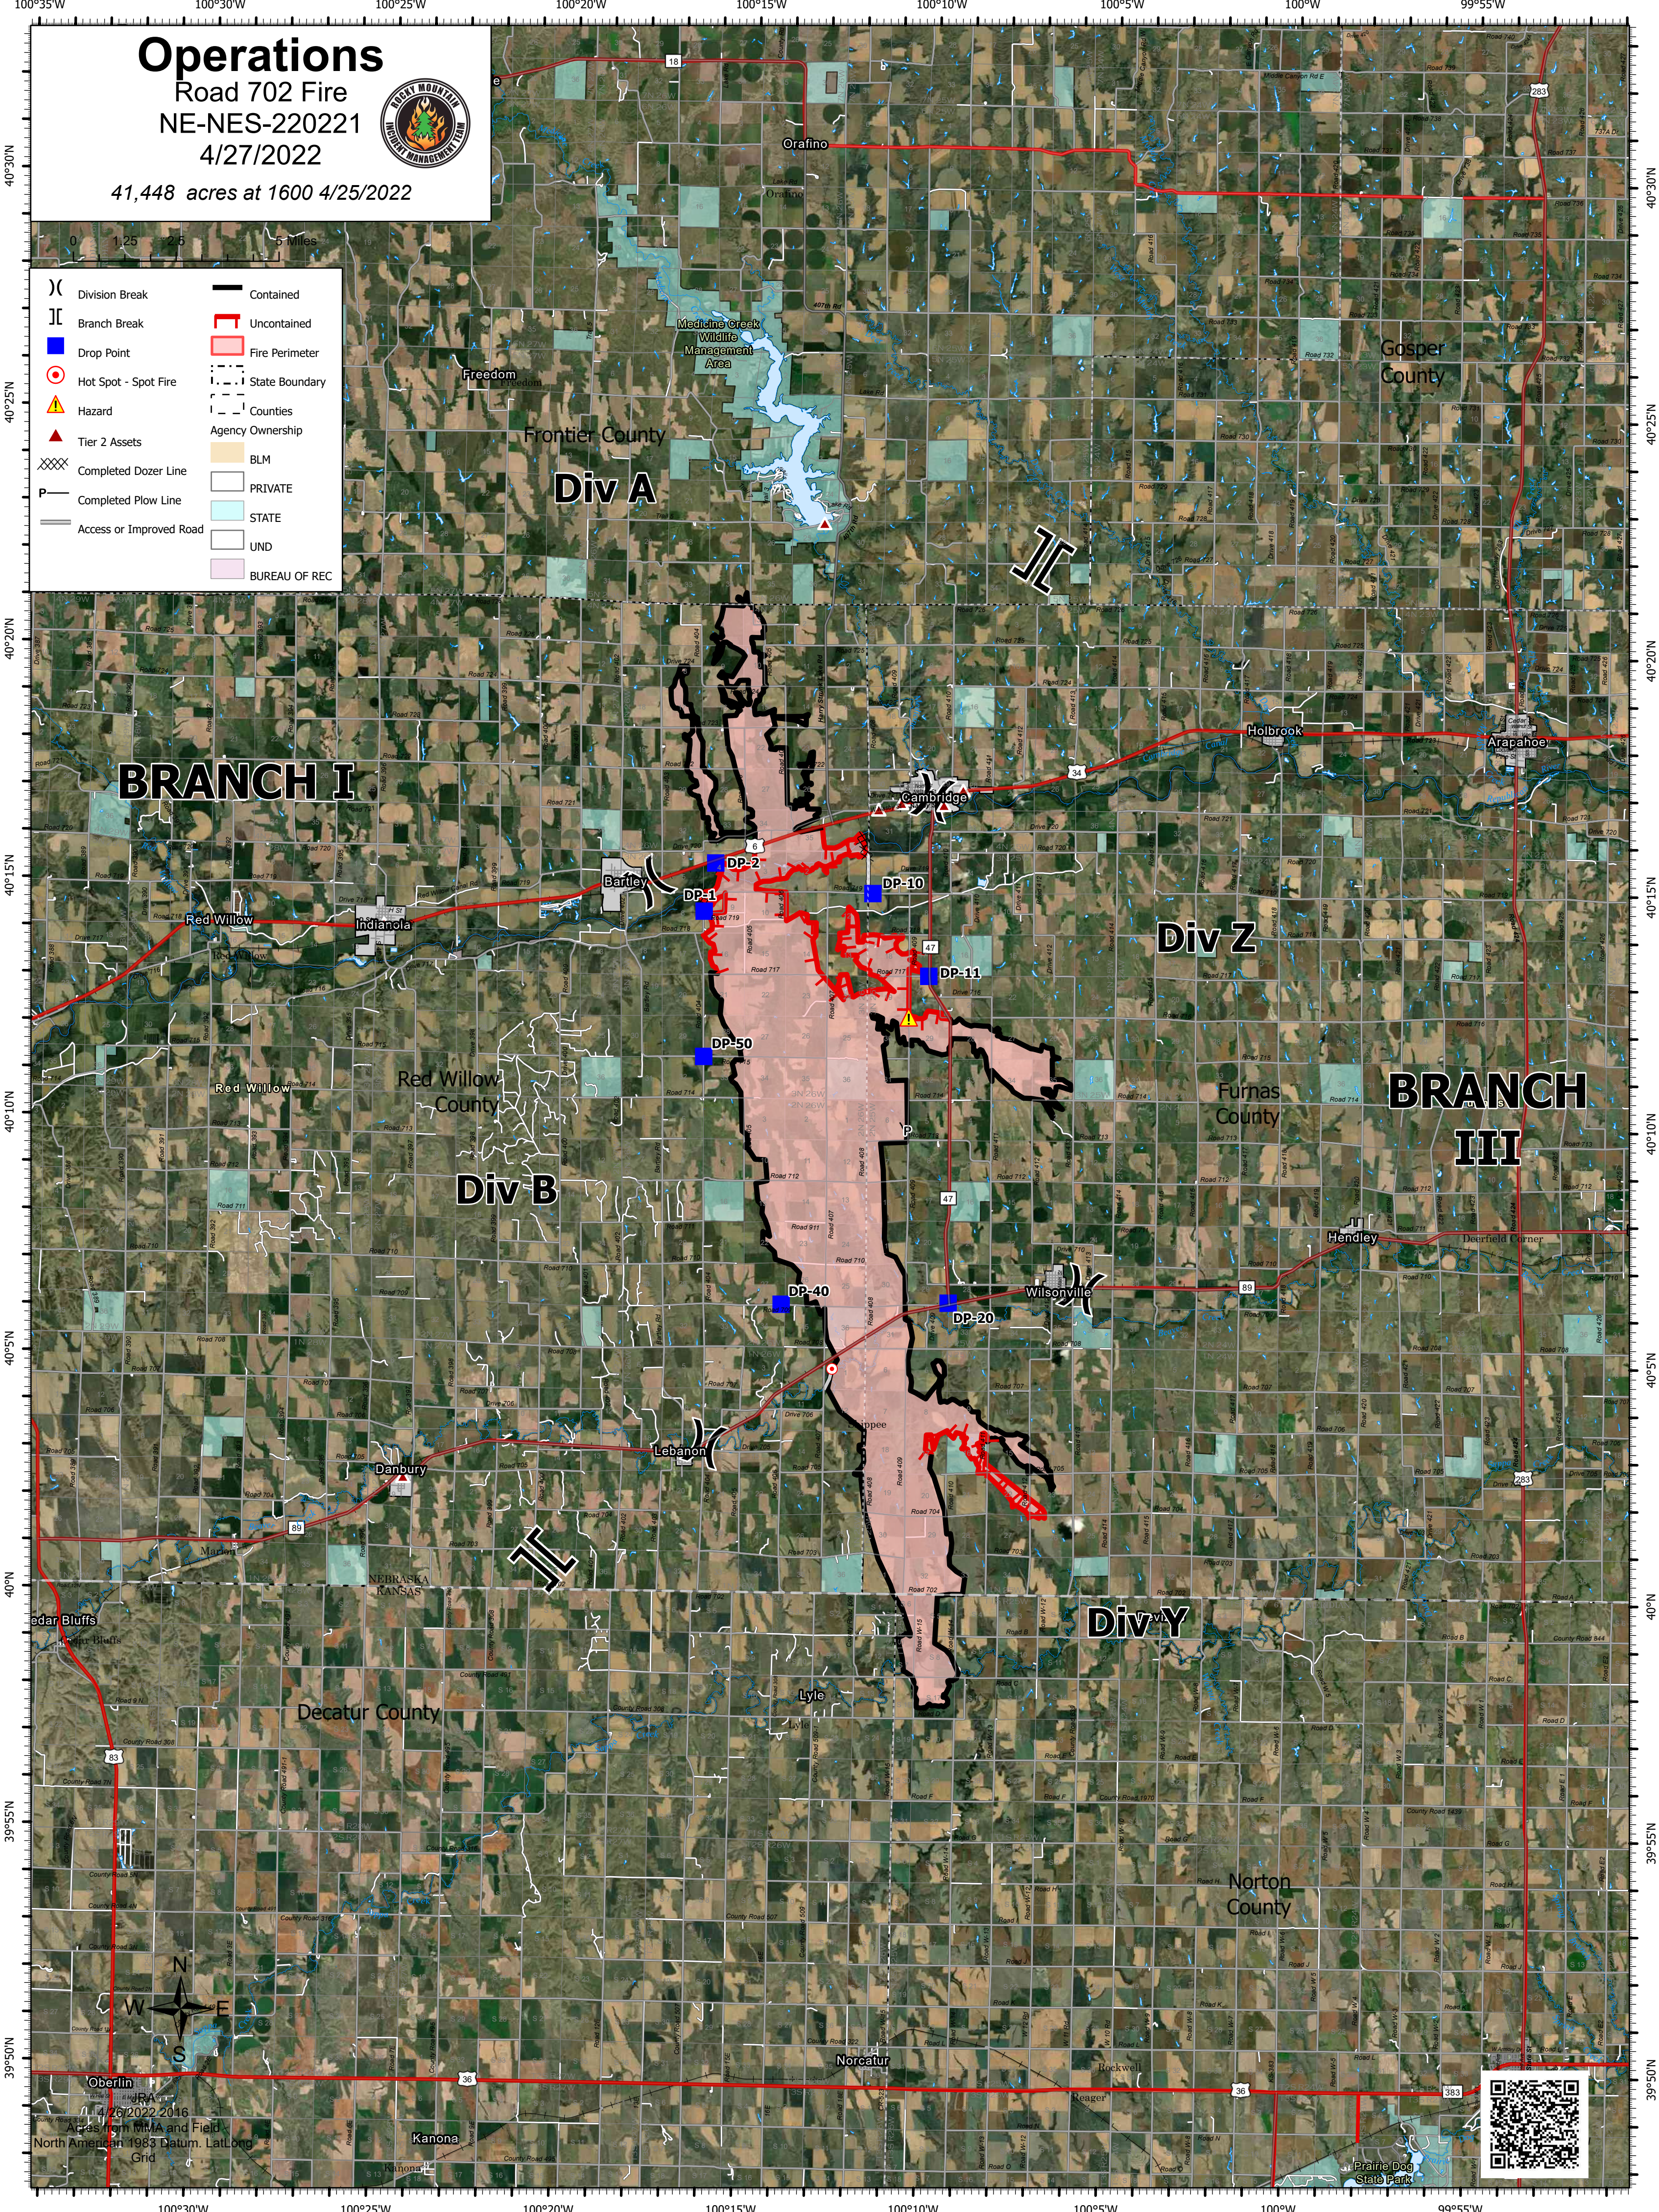

Operations

Road 702 Fire
NE-NES-220221
4/27/2022

41,448 acres at 1600 4/25/2022

0 1.25 2.5 5 Miles

(X)	Division Break	—	Contained
()	Branch Break	—	Uncontained
■	Drop Point	—	Fire Perimeter
●	Hot Spot - Spot Fire	—	State Boundary
▲	Hazard	—	Counties
▲	Tier 2 Assets	—	Agency Ownership
XXXX	Completed Dozer Line	—	BLM
P	Completed Plow Line	—	PRIVATE
—	Access or Improved Road	—	STATE
		—	UND
		—	BUREAU OF REC

4/26/2022 2016
Acres from MMA and Field
North American 1983 Datum. LatLong
Grid