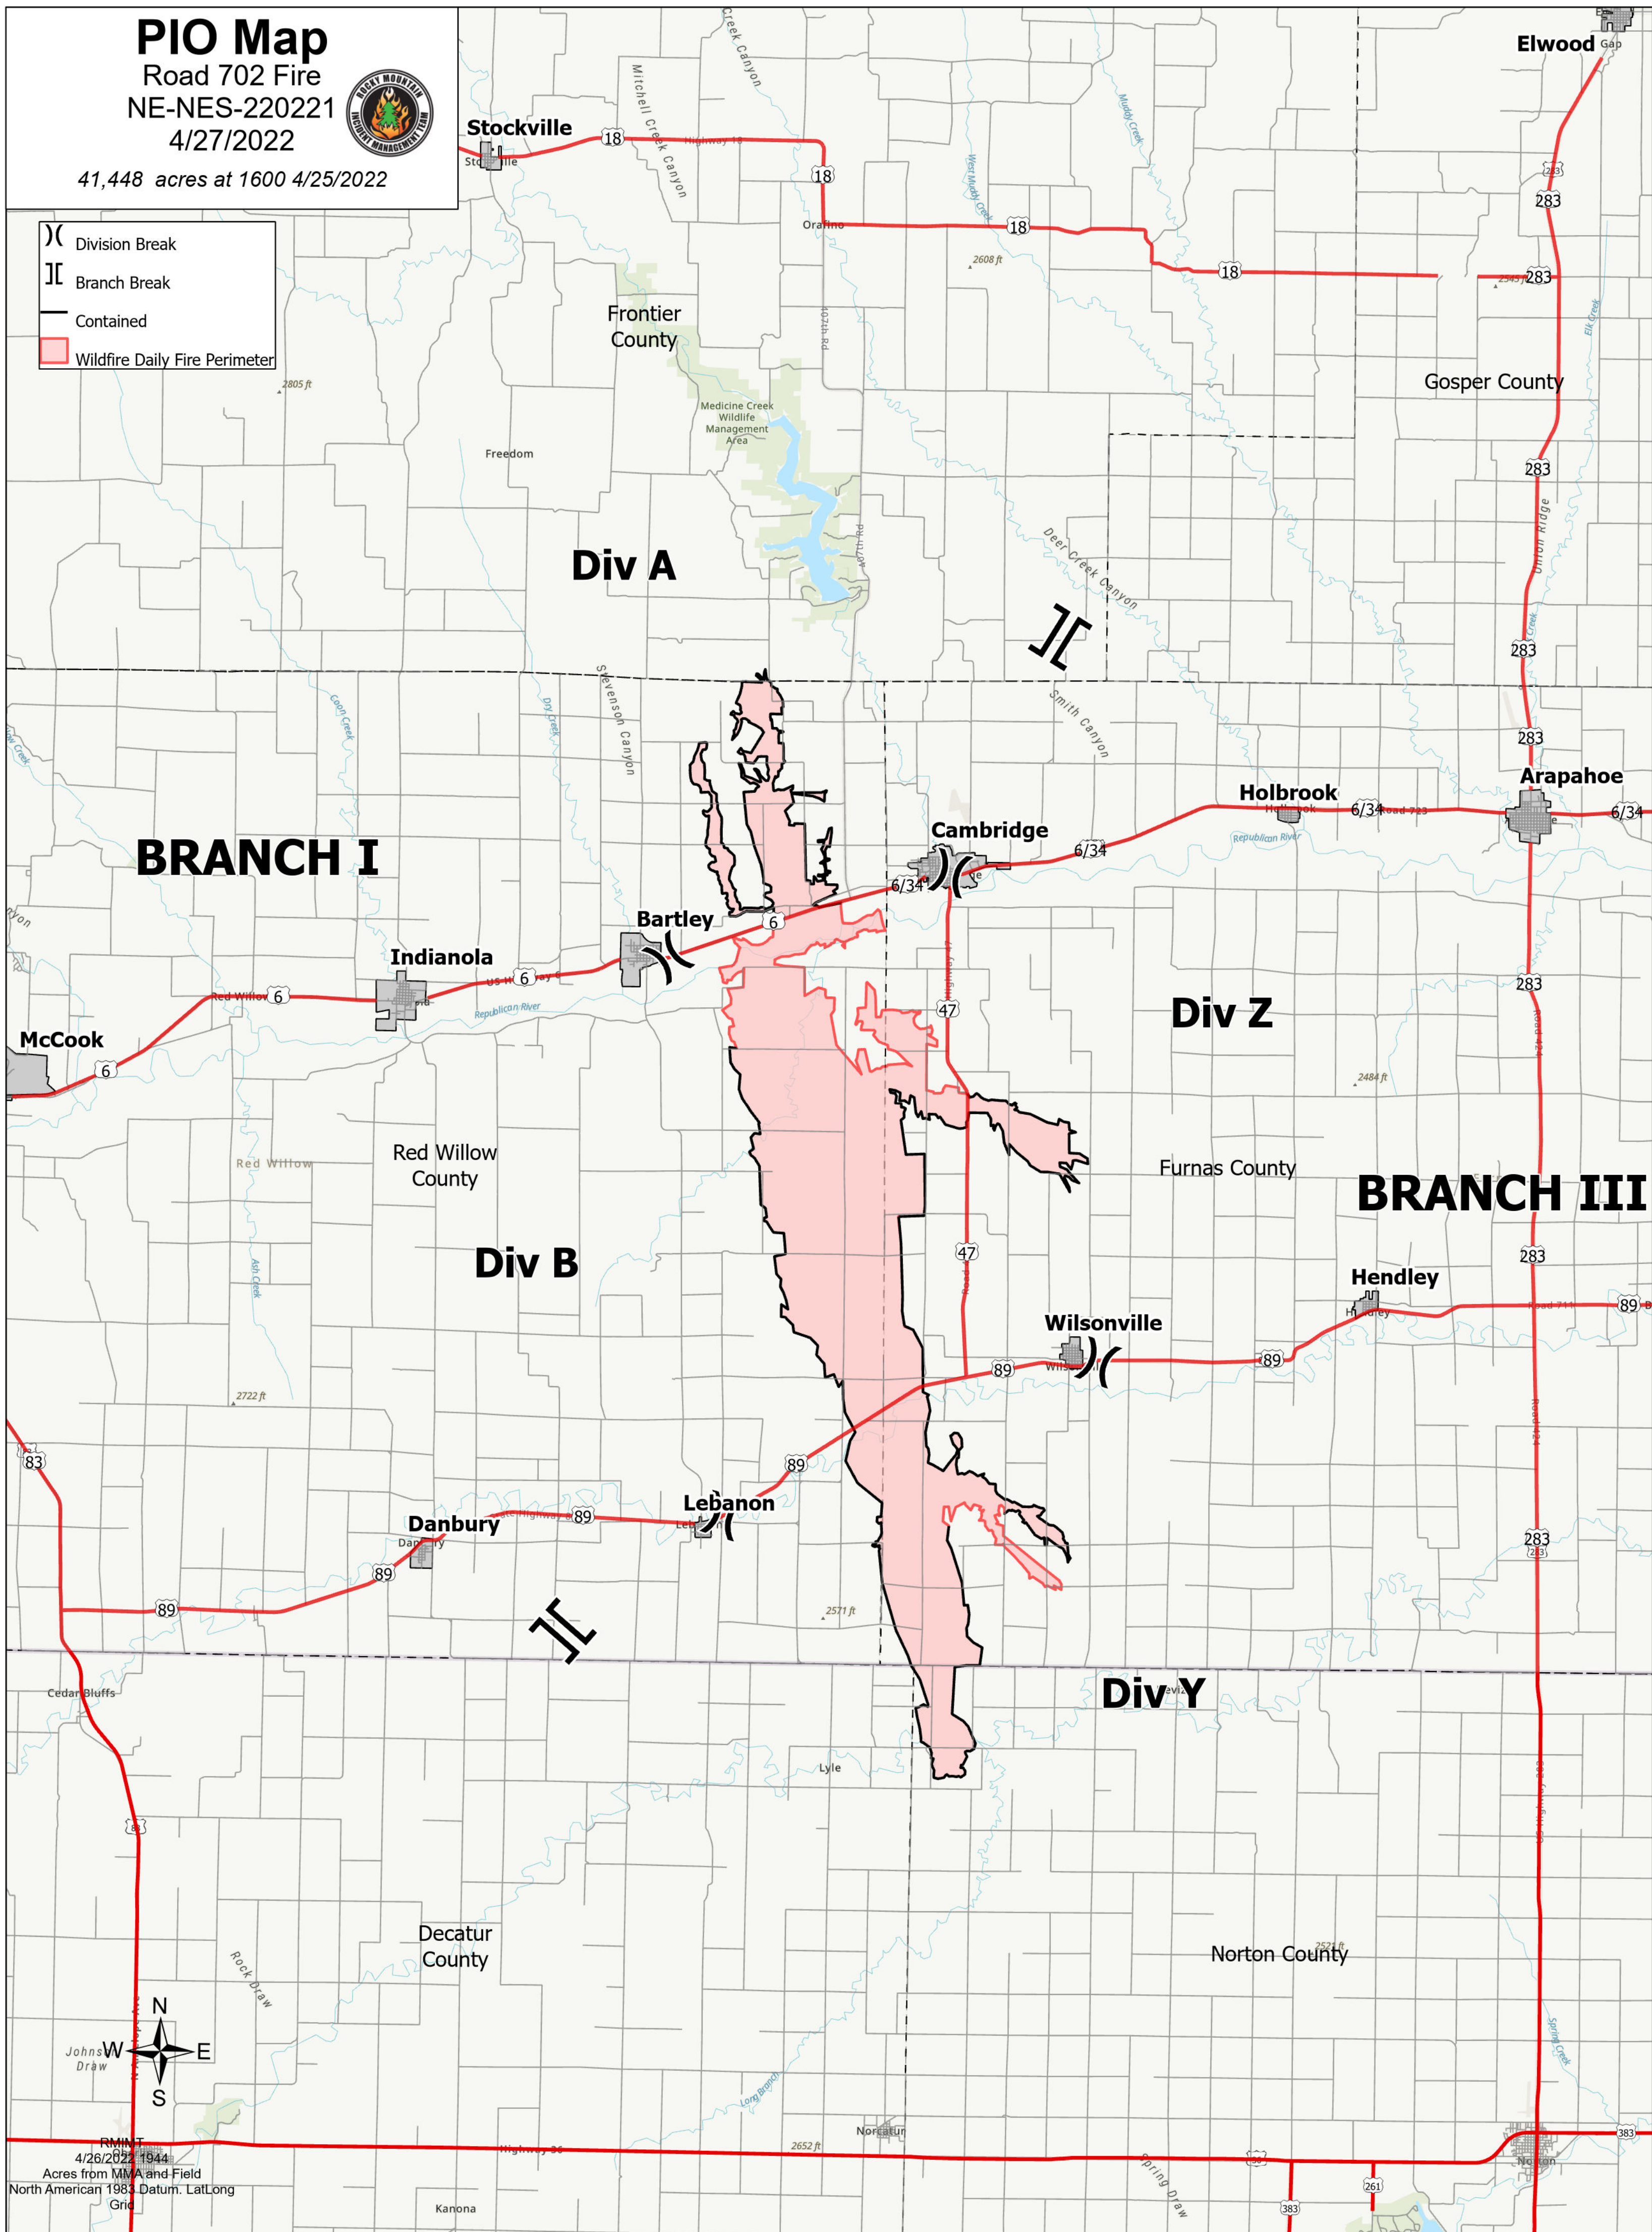

PIO Map

Road 702 Fire
NE-NES-220221
4/27/2022

41,448 acres at 1600 4/25/2022

- Division Break
- Branch Break
- Contained
- Wildfire Daily Fire Perimeter

BRANCH I

Div A

Div Z

Div B

Div Y

BRANCH III

RMWMT
4/26/2022 1944
Acres from MMA and Field
North American 1983 Datum. Lat/Long
Grid