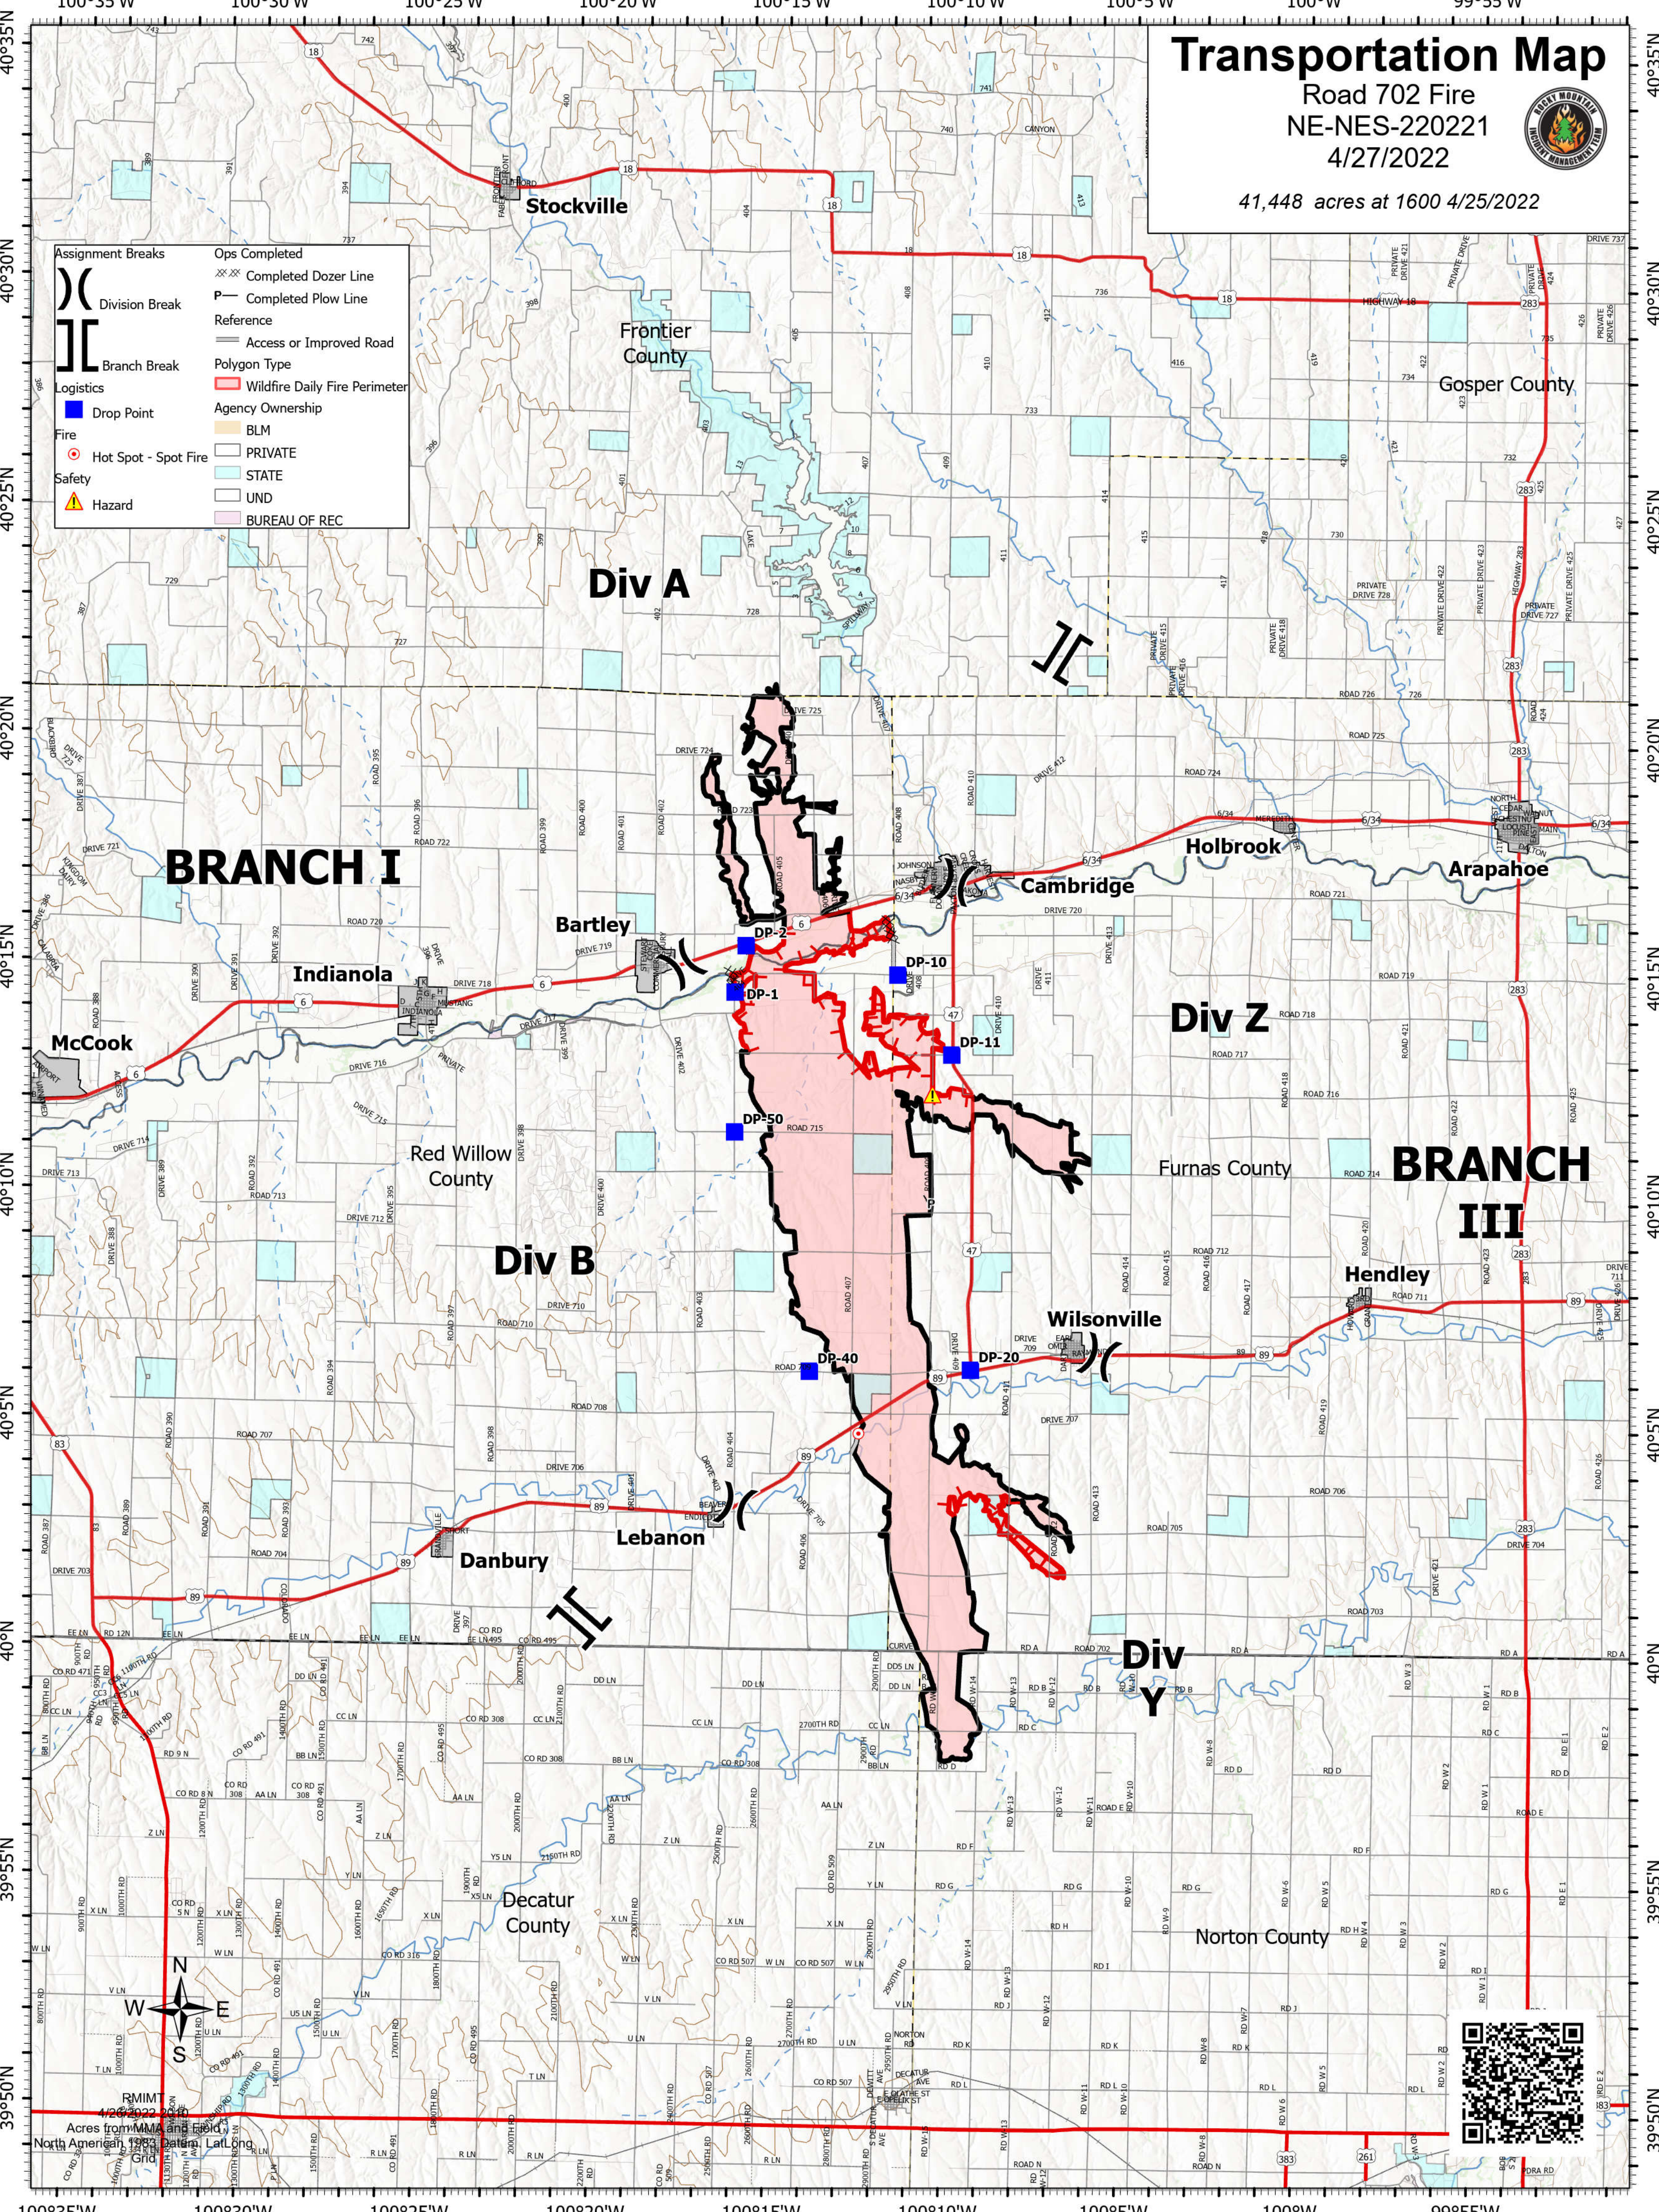

Transportation Map

Road 702 Fire
NE-NES-220221
4/27/2022

41,448 acres at 1600 4/25/2022

Assignment Breaks	Ops Completed
Division Break	Completed Dozer Line
Branch Break	Completed Plow Line
Logistics	Reference
Drop Point	Access or Improved Road
Hot Spot - Spot Fire	Polygon Type
Hazard	Wildfire Daily Fire Perimeter
Agency Ownership	BLM
PRIVATE	STATE
UND	BUREAU OF REC

BRANCH I

Div B

Div Z

BRANCH III

Div Y

PMIMT
4/26/2022 2:40 PM
Acres from MMS and Field
North American 1983 datum, LatLong
Grid