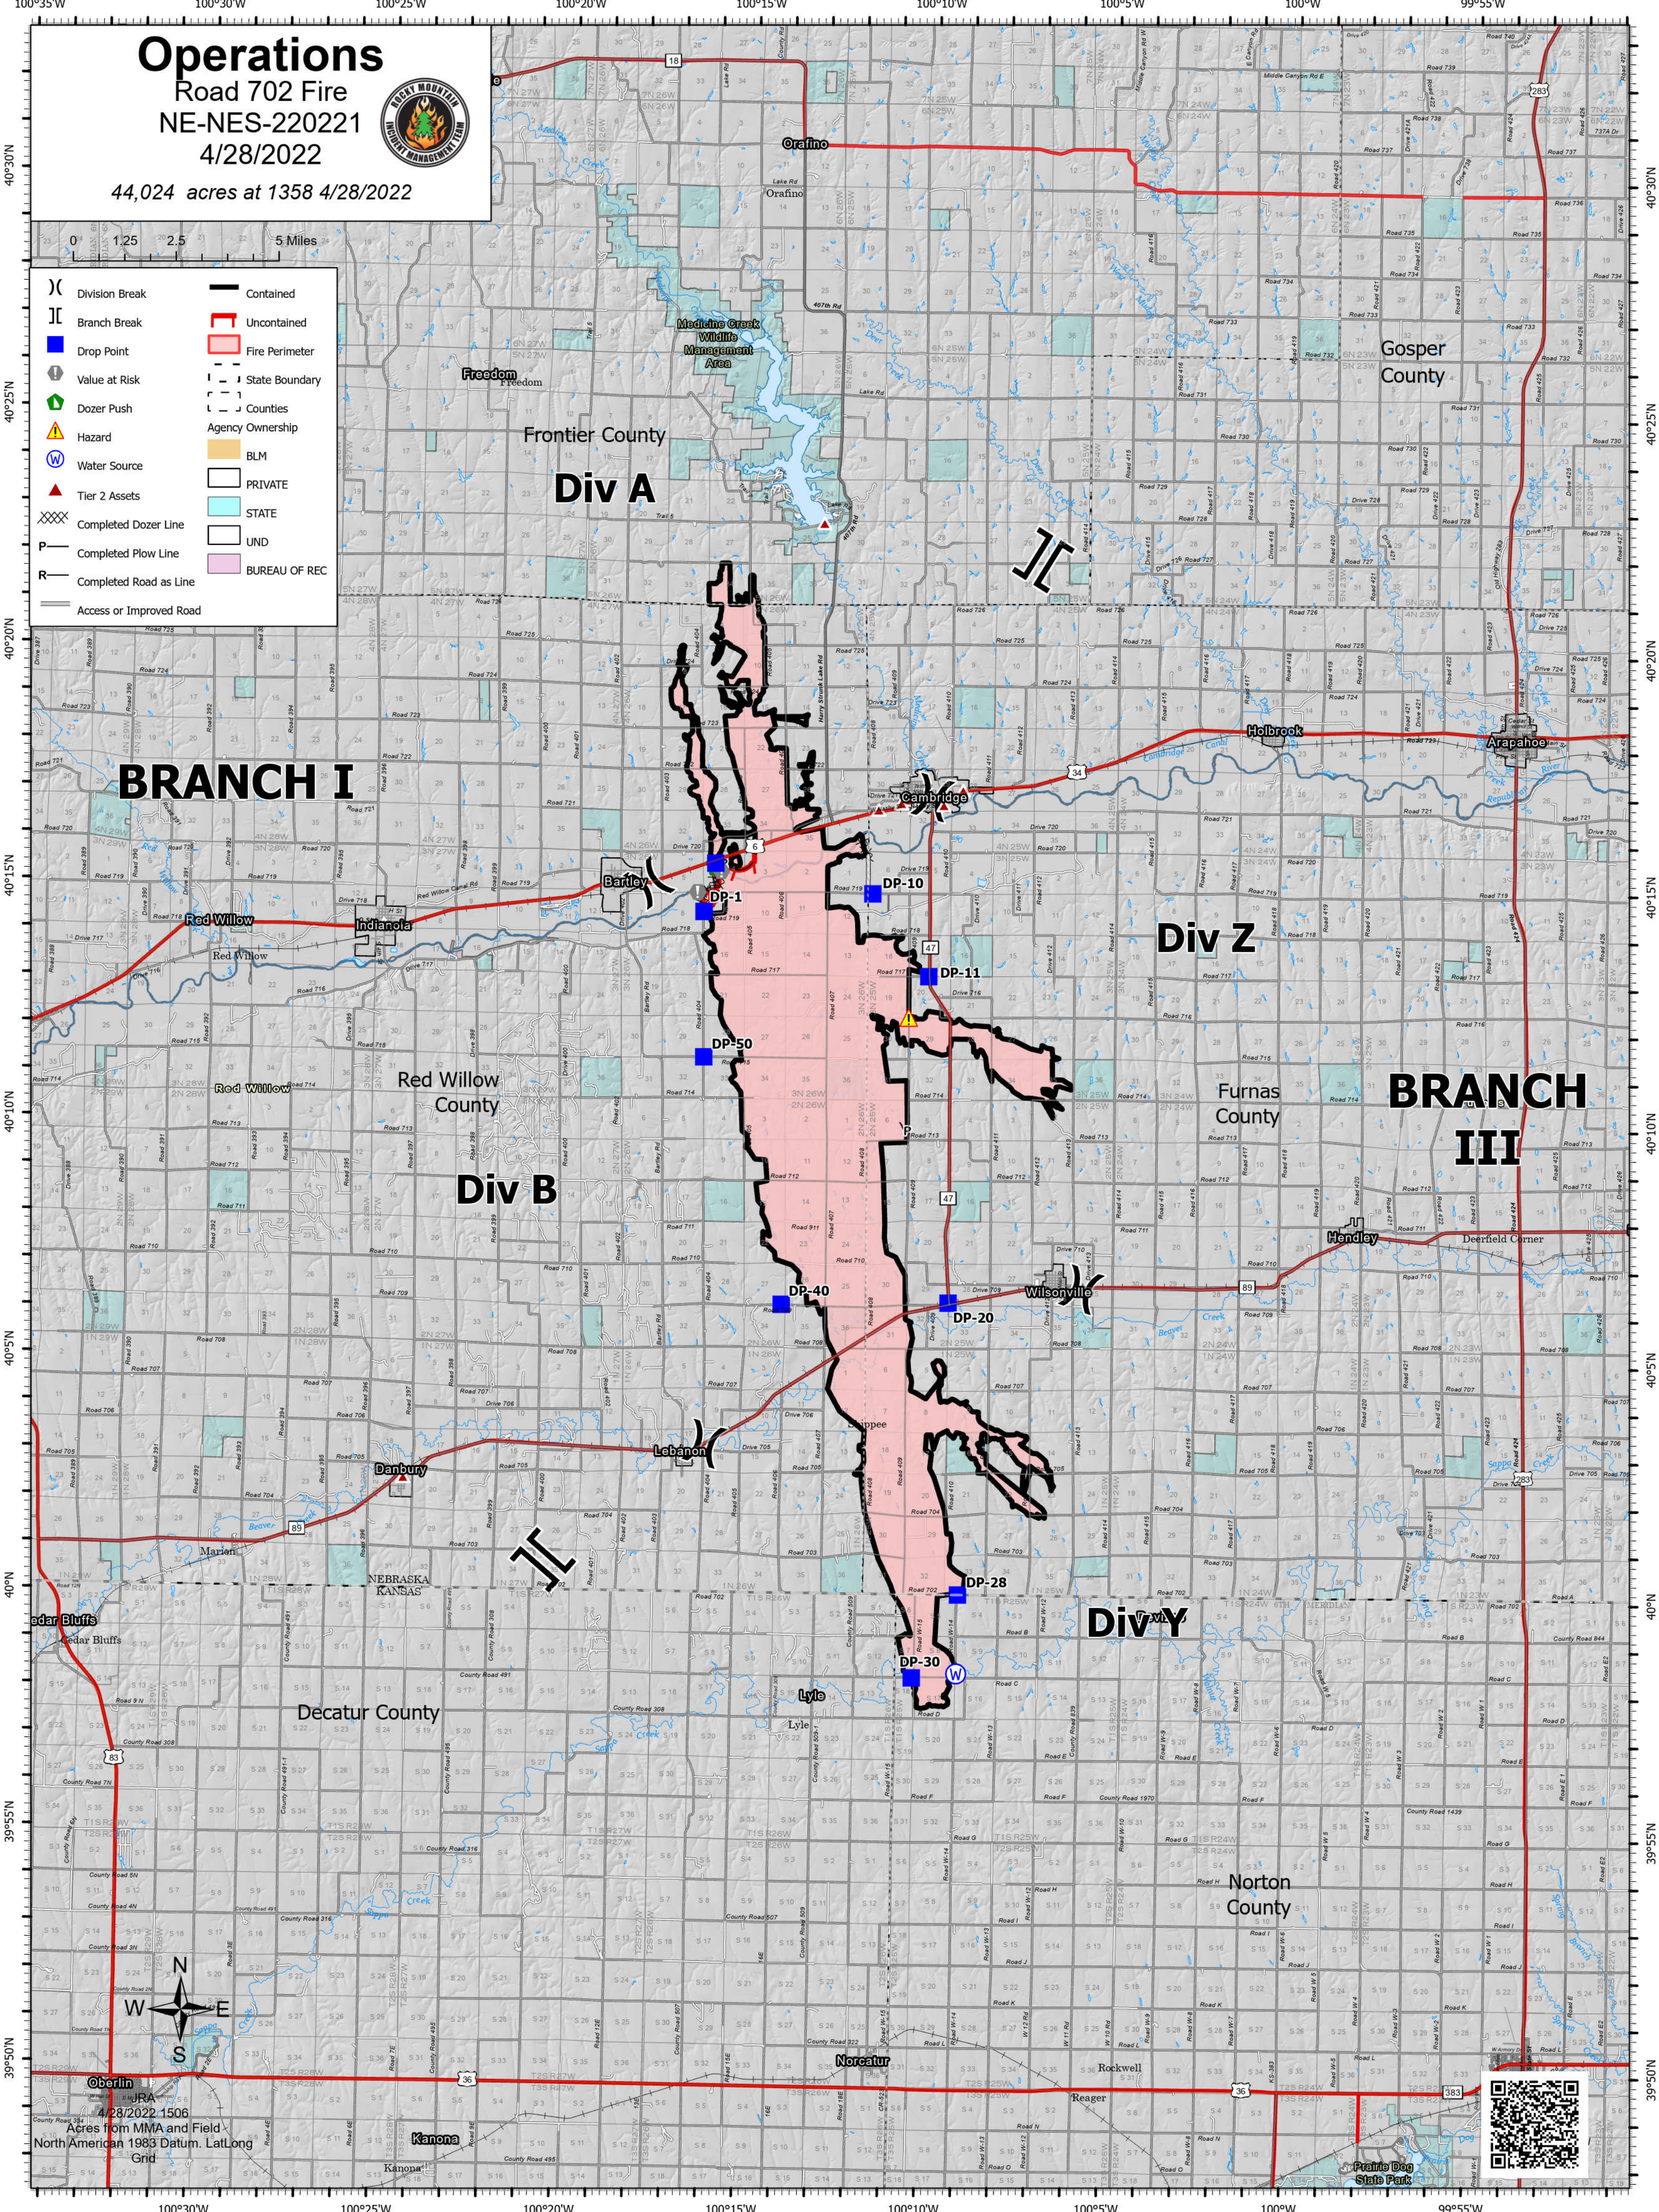

Operations

Road 702 Fire
NE-NES-220221
4/28/2022

44,024 acres at 1358 4/28/2022

- (X) Division Break
- (||) Branch Break
- Drop Point
- Value at Risk
- Dozer Push
- Hazard
- Water Source
- Tier 2 Assets
- Completed Dozer Line
- Completed Plow Line
- Completed Road as Line
- Access or Improved Road
- Contained
- Uncontained
- Fire Perimeter
- State Boundary
- Counties
- Agency Ownership
- BLM
- PRIVATE
- STATE
- UND
- BUREAU OF REC

BRANCH I

Div A

Div Z

Div B

BRANCH III

Div Y

4/28/2022 1506
Acres from MMA and Field
North American 1983 Datum. Lat/Long
Grid