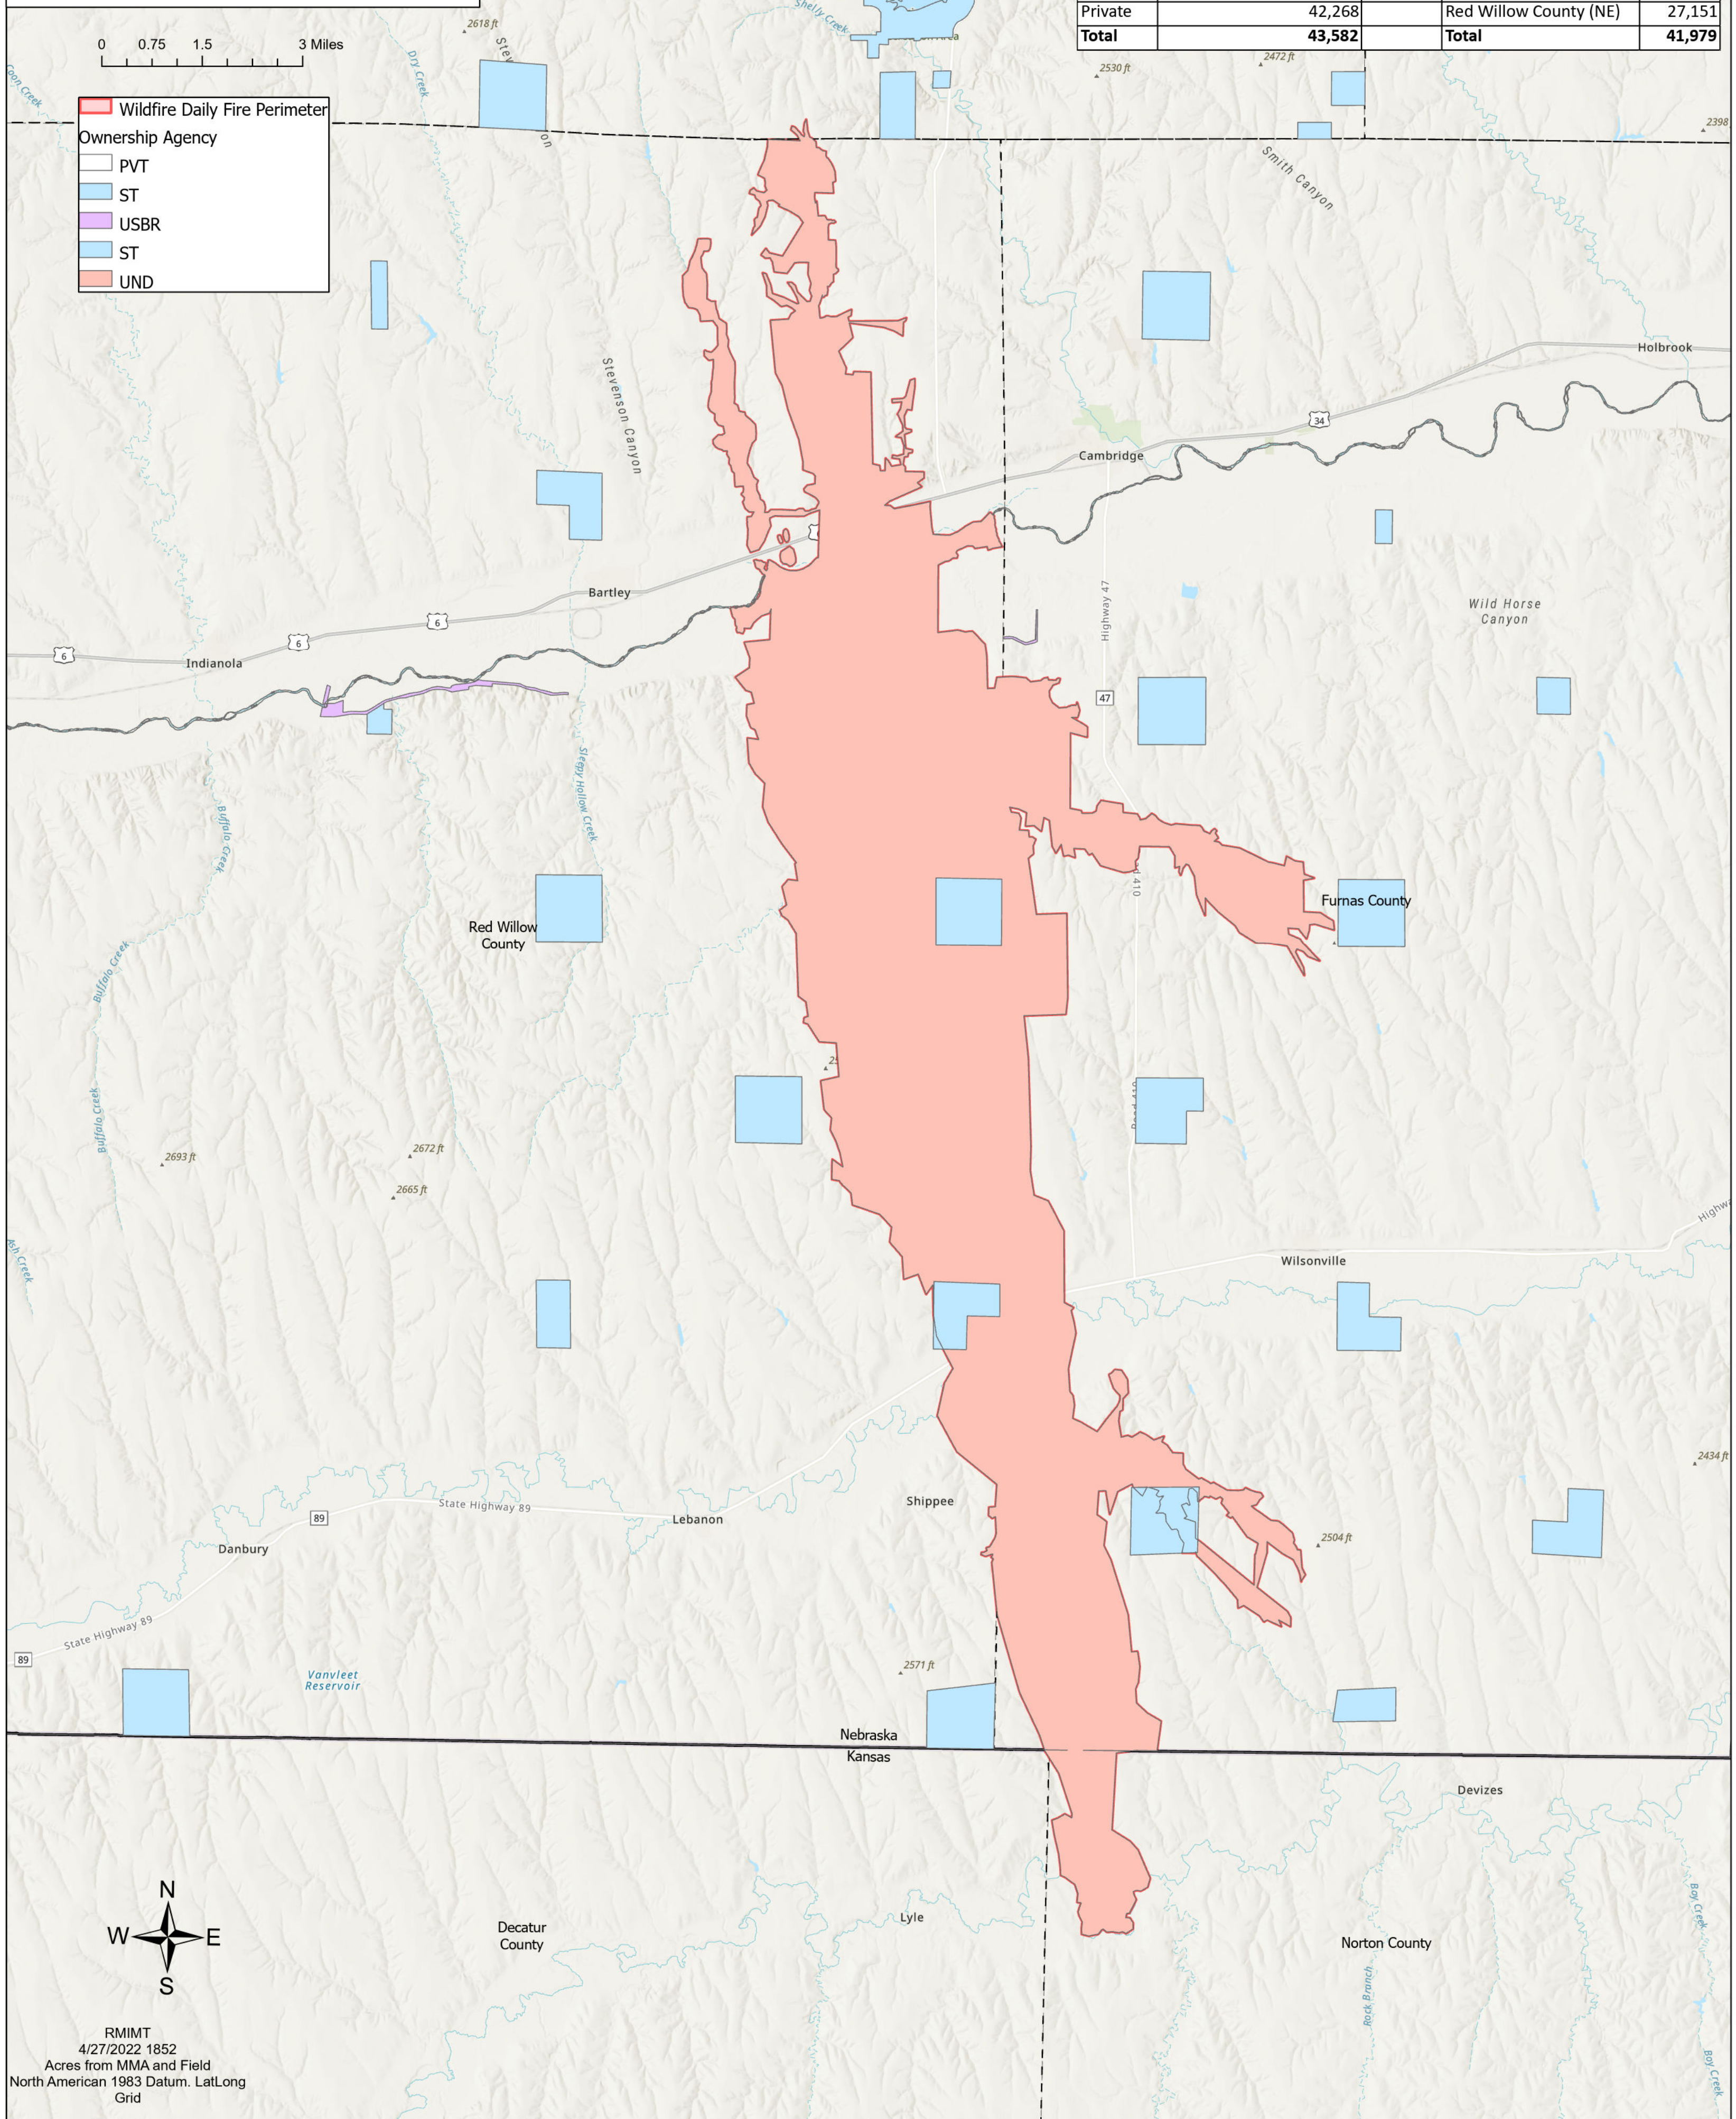

# Ownership Final

Road 702 Fire  
NE-NES-220221  
4/28/2022

43,582 acres at 1500 4/27/2022

Ownership By State		Ownership By County	
State	Acres	County	Acres
Kansas	1,603	Decatur County (KS)	3
Nebraska	41,979	Norton County (KS)	1,600
<b>Total</b>	<b>43,582</b>	<b>Total</b>	<b>1,603</b>
Ownership By Agency			
	Acres		
State	1,314	Frontier County (NE)	18
Private	42,268	Furnas County (NE)	14,810
<b>Total</b>	<b>43,582</b>	Red Willow County (NE)	27,151
		<b>Total</b>	<b>41,979</b>

0 0.75 1.5 3 Miles

Wildfire Daily Fire Perimeter

Ownership Agency

- PVT
- ST
- USBR
- ST
- UND

RMIMT  
4/27/2022 1852  
Acres from MMA and Field  
North American 1983 Datum. LatLong  
Grid