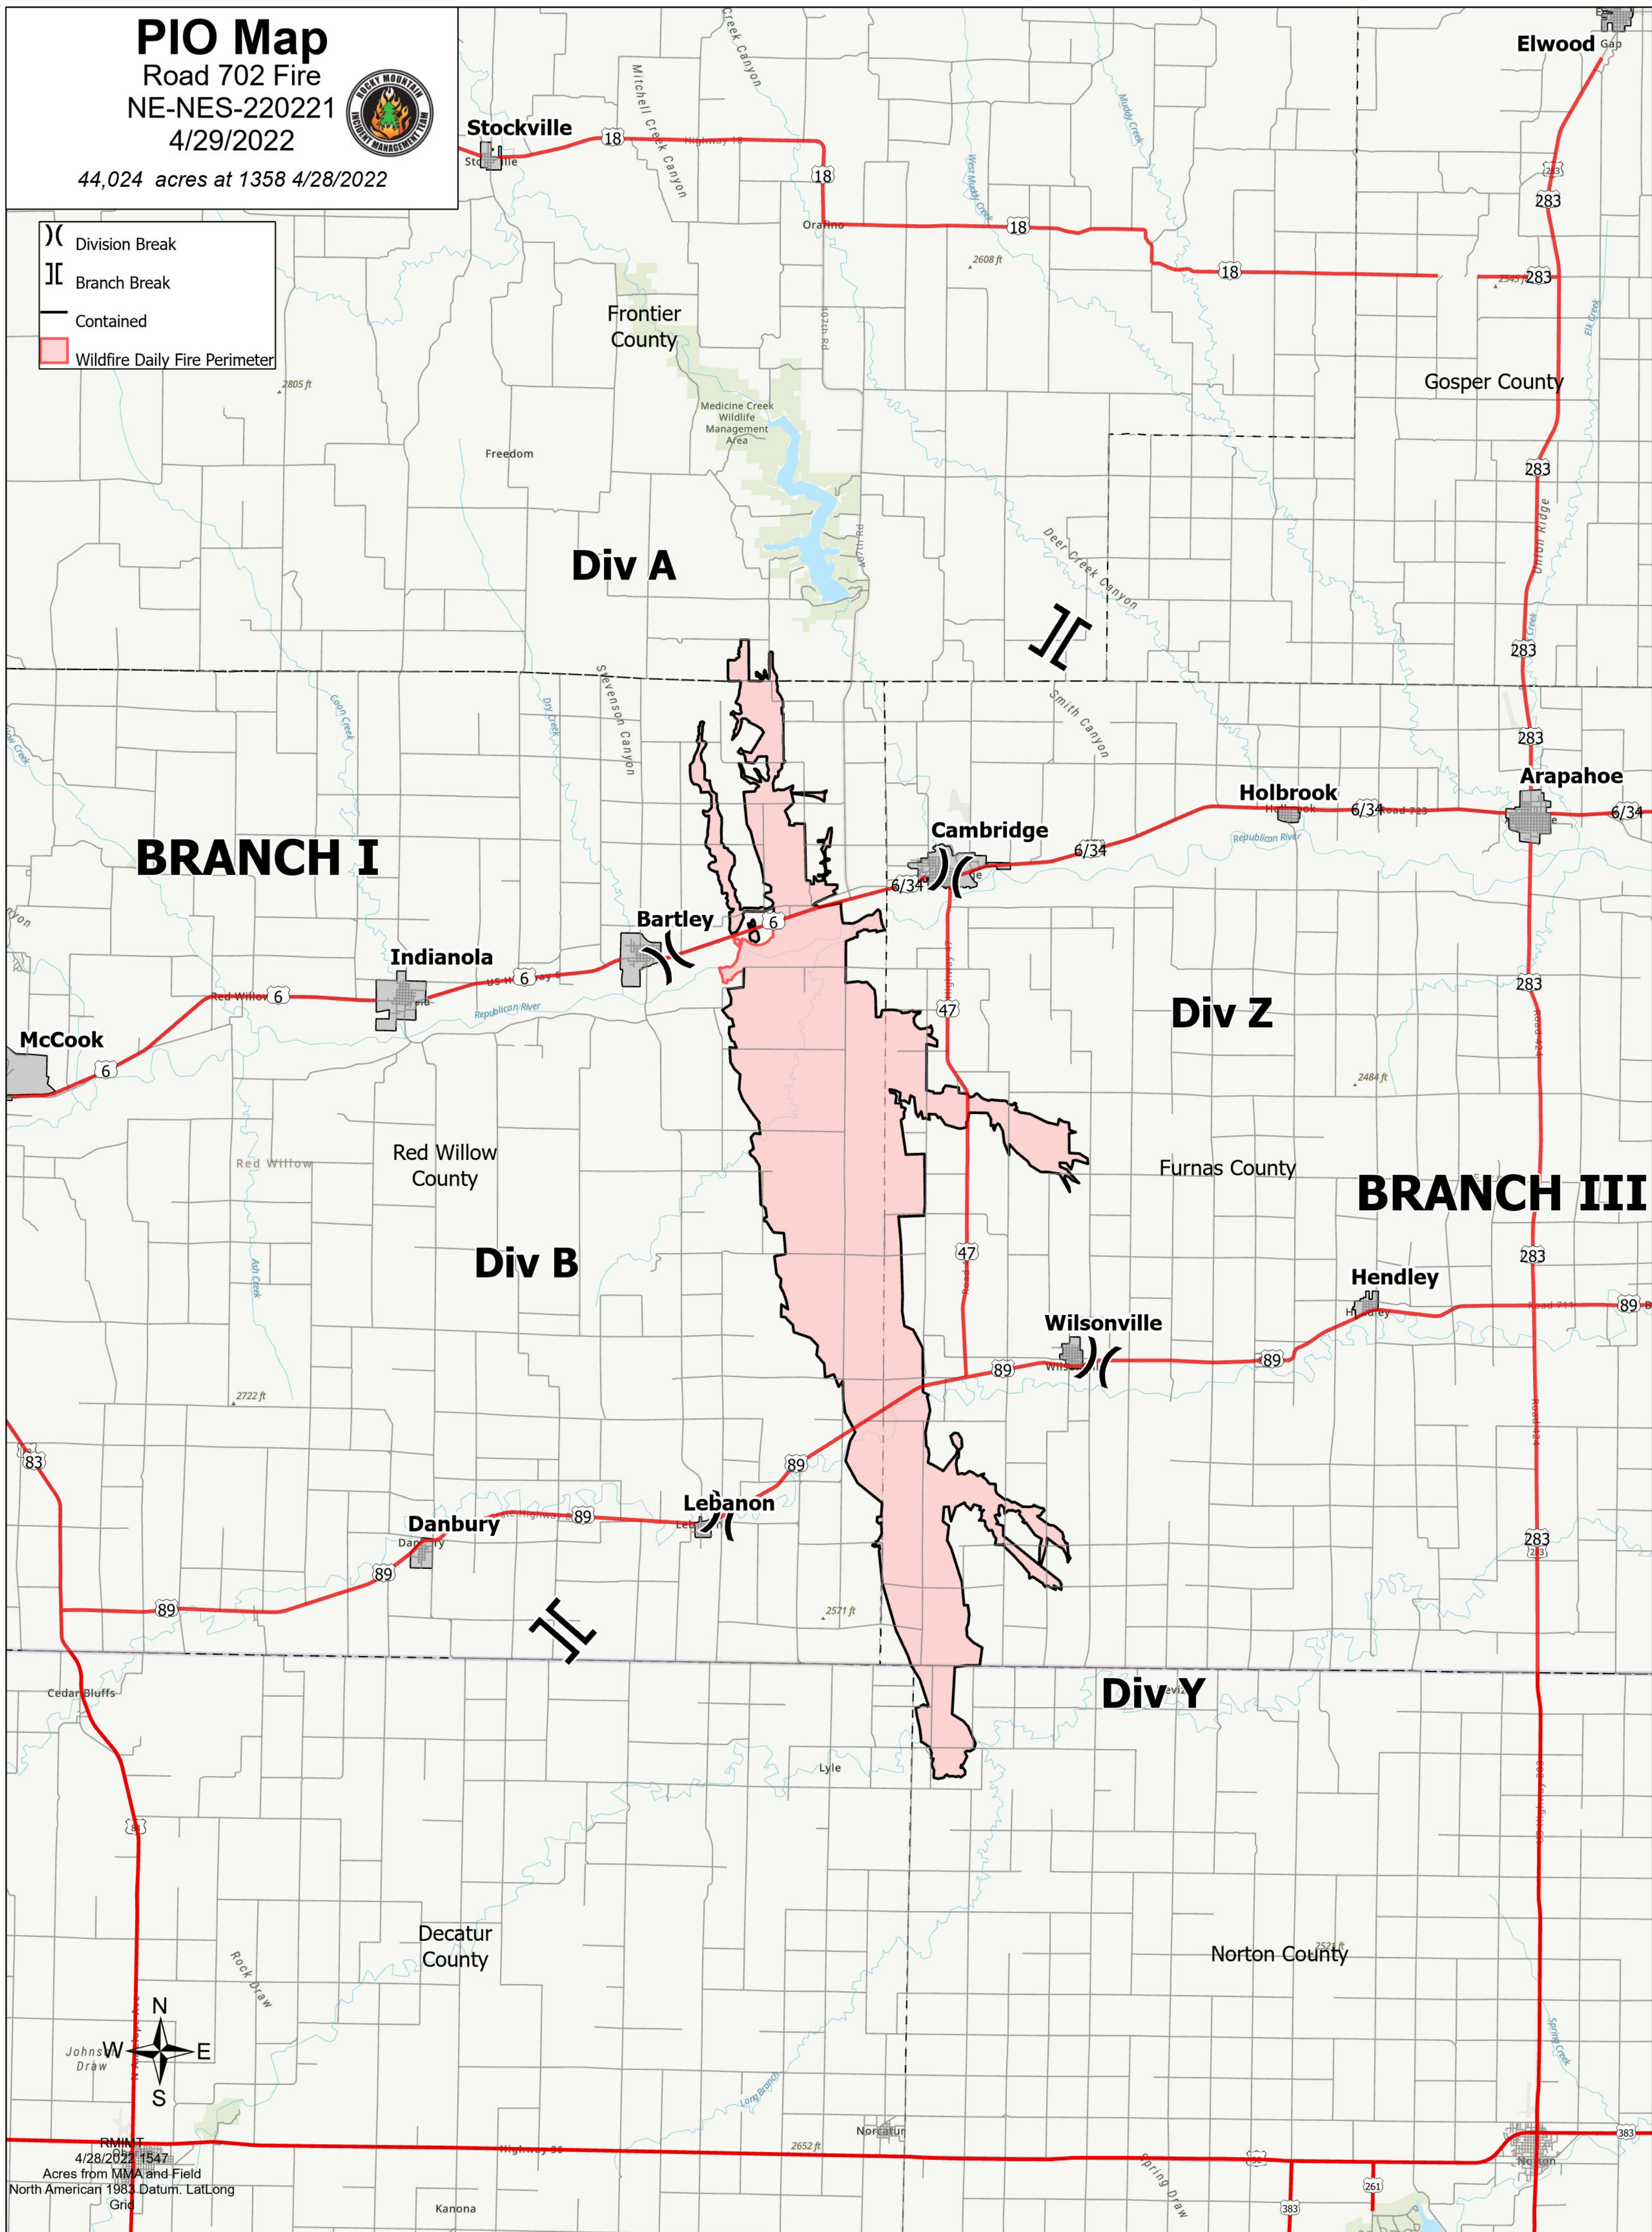

# PIO Map

Road 702 Fire  
NE-NES-220221  
4/29/2022

44,024 acres at 1358 4/28/2022

- Division Break
- Branch Break
- Contained
- Wildfire Daily Fire Perimeter

RMWMT  
4/28/2022 1547  
Acres from MMA and Field  
North American 1983 Datum. Lat/Long  
Grid