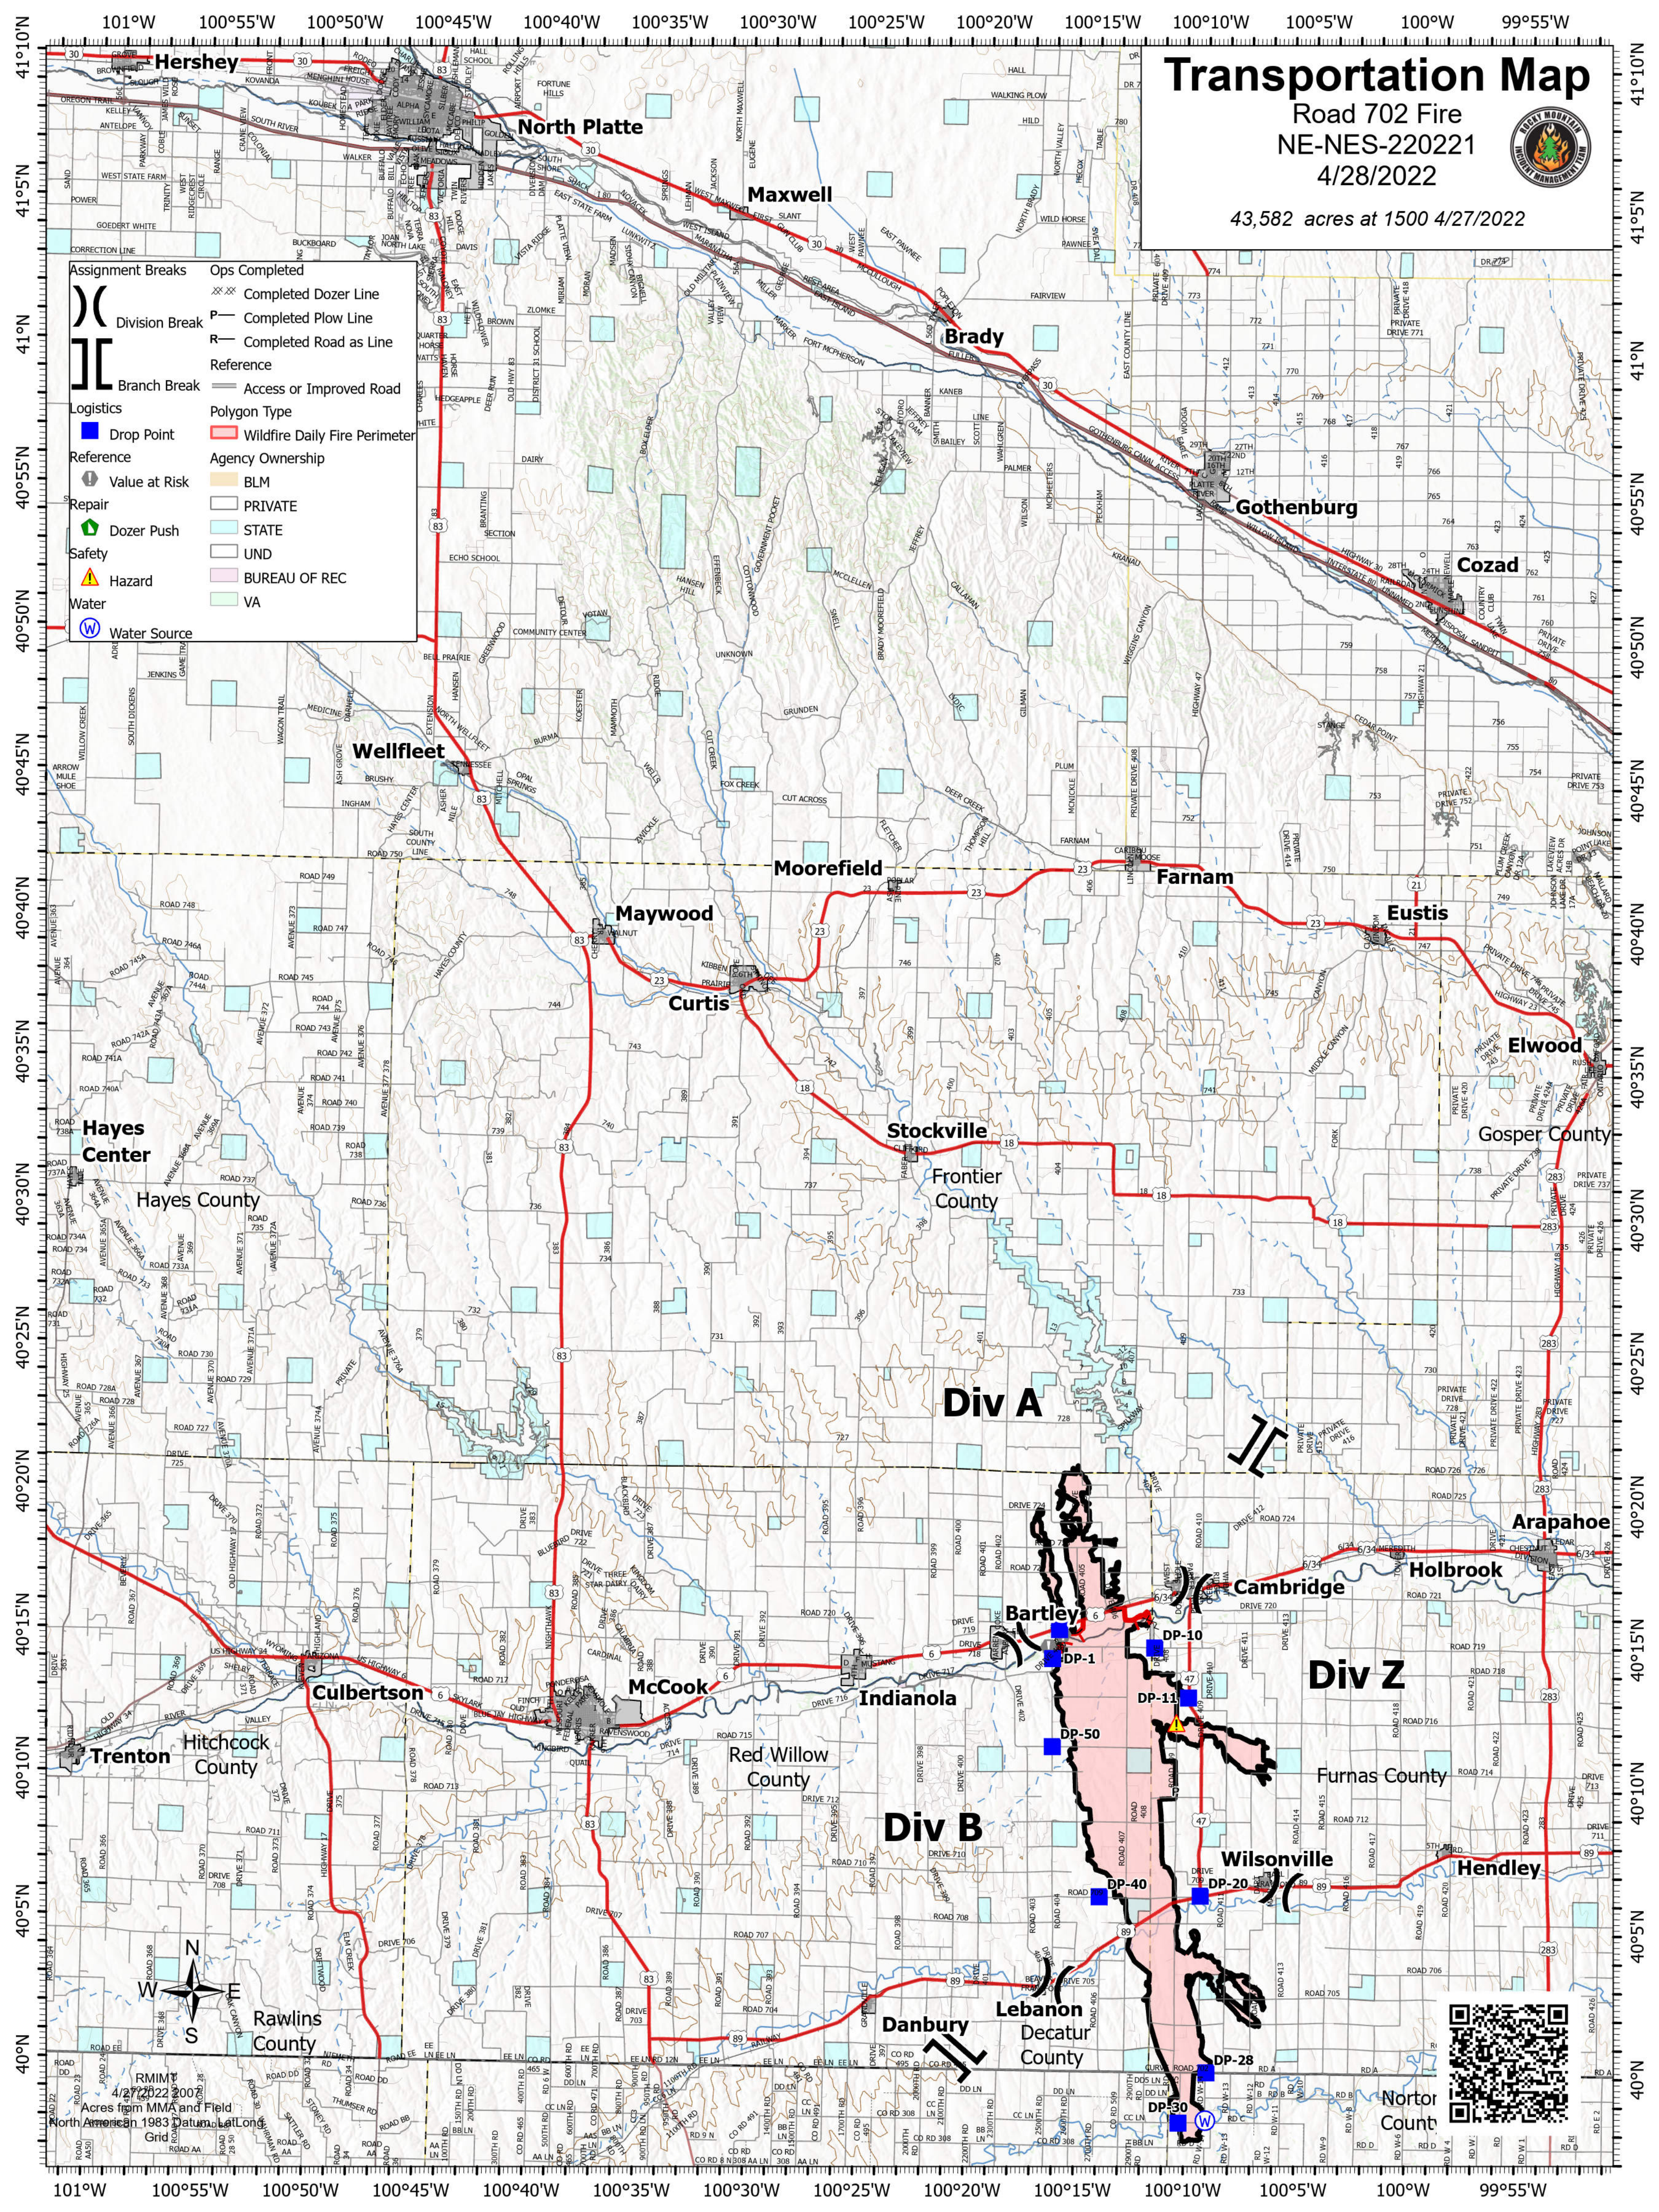

Transportation Map

Road 702 Fire
NE-NES-220221

4/28/2022

43,582 acres at 1500 4/27/2022

	Assignment Breaks		Ops Completed
	Division Break		Completed Dozer Line
	Branch Break		Completed Plow Line
			Completed Road as Line
			Access or Improved Road
	Drop Point		Wildfire Daily Fire Perimeter
	Value at Risk		
	Dozer Push		
	Hazard		
	Water Source		
			Polygon Type
			Agency Ownership
			BLM
			PRIVATE
			STATE
			UND
			BUREAU OF REC
			VA

RMIMT
4/27/2022 2007
Acres from MMA and Field
North American 1983 Data
L Long
Grid