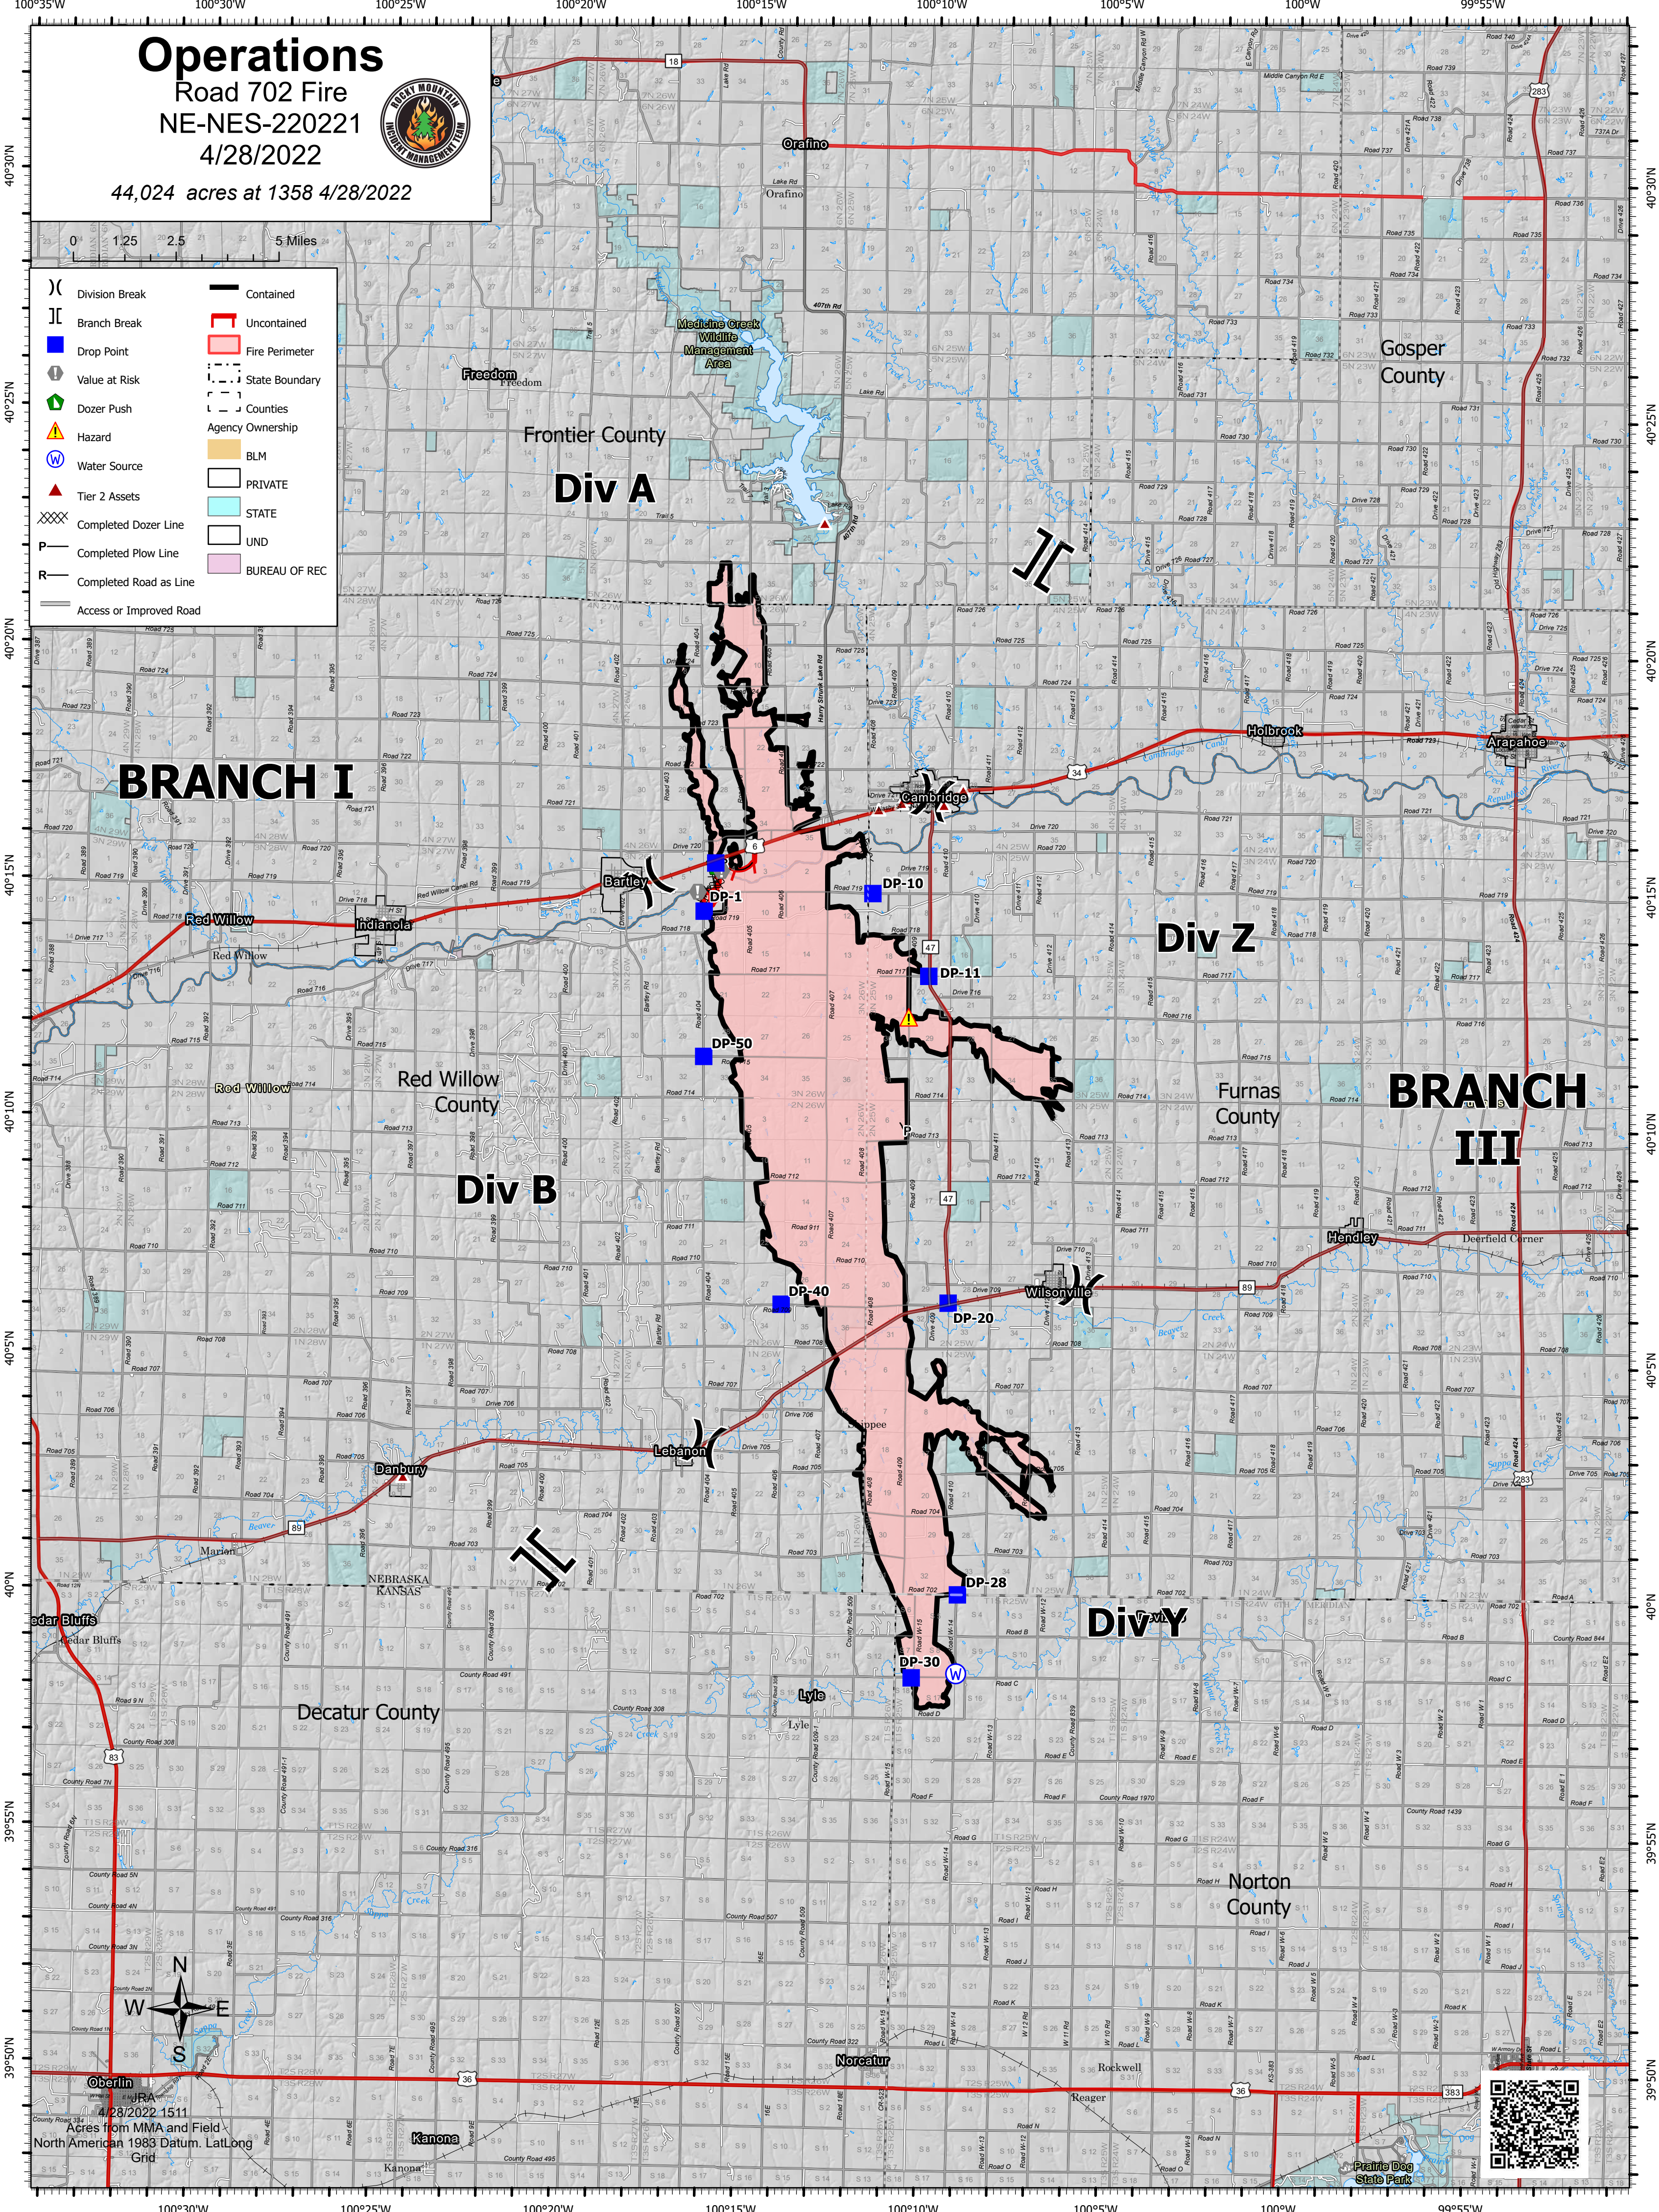

Operations

Road 702 Fire
NE-NES-220221
4/28/2022

44,024 acres at 1358 4/28/2022

- (X) Division Break
- (||) Branch Break
- Drop Point
- Value at Risk
- Dozer Push
- Hazard
- Water Source
- Tier 2 Assets
- Completed Dozer Line
- Completed Plow Line
- Completed Road as Line
- Access or Improved Road
- Contained
- Uncontained
- Fire Perimeter
- State Boundary
- Counties
- Agency Ownership
- BLM
- PRIVATE
- STATE
- UND
- BUREAU OF REC

BRANCH I

Div A

Div Z

Div B

BRANCH III

Div Y

Acres from MMA and Field
North American 1983 Datum. LatLong
Grid