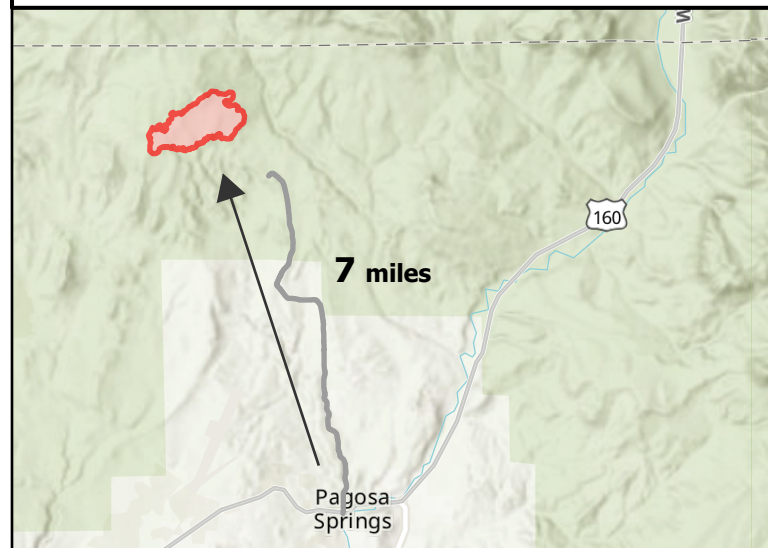

Transportation

Plumtaw
COSJF000203

5/27/2022

721 acres at 5/21/2022 @ 1358
77% Contained

- Structures
- Division Break
- Drop Point
- Camp
- Staging Area
- Wildfire Daily Fire Perimeter
- Roads Open to All Vehicles, Yearlong
- Roads Open to All Vehicles, Seasonal
- Other Public Roads
- Non-Motorized Roads
- Private Lands
- National Forest

Proximity Map

RHM
5/26/2022 1509
WGS 1984 Datum, Lat/Long Grid

To Helibase,
Pagosa Springs

To ICP,
Pagosa Springs