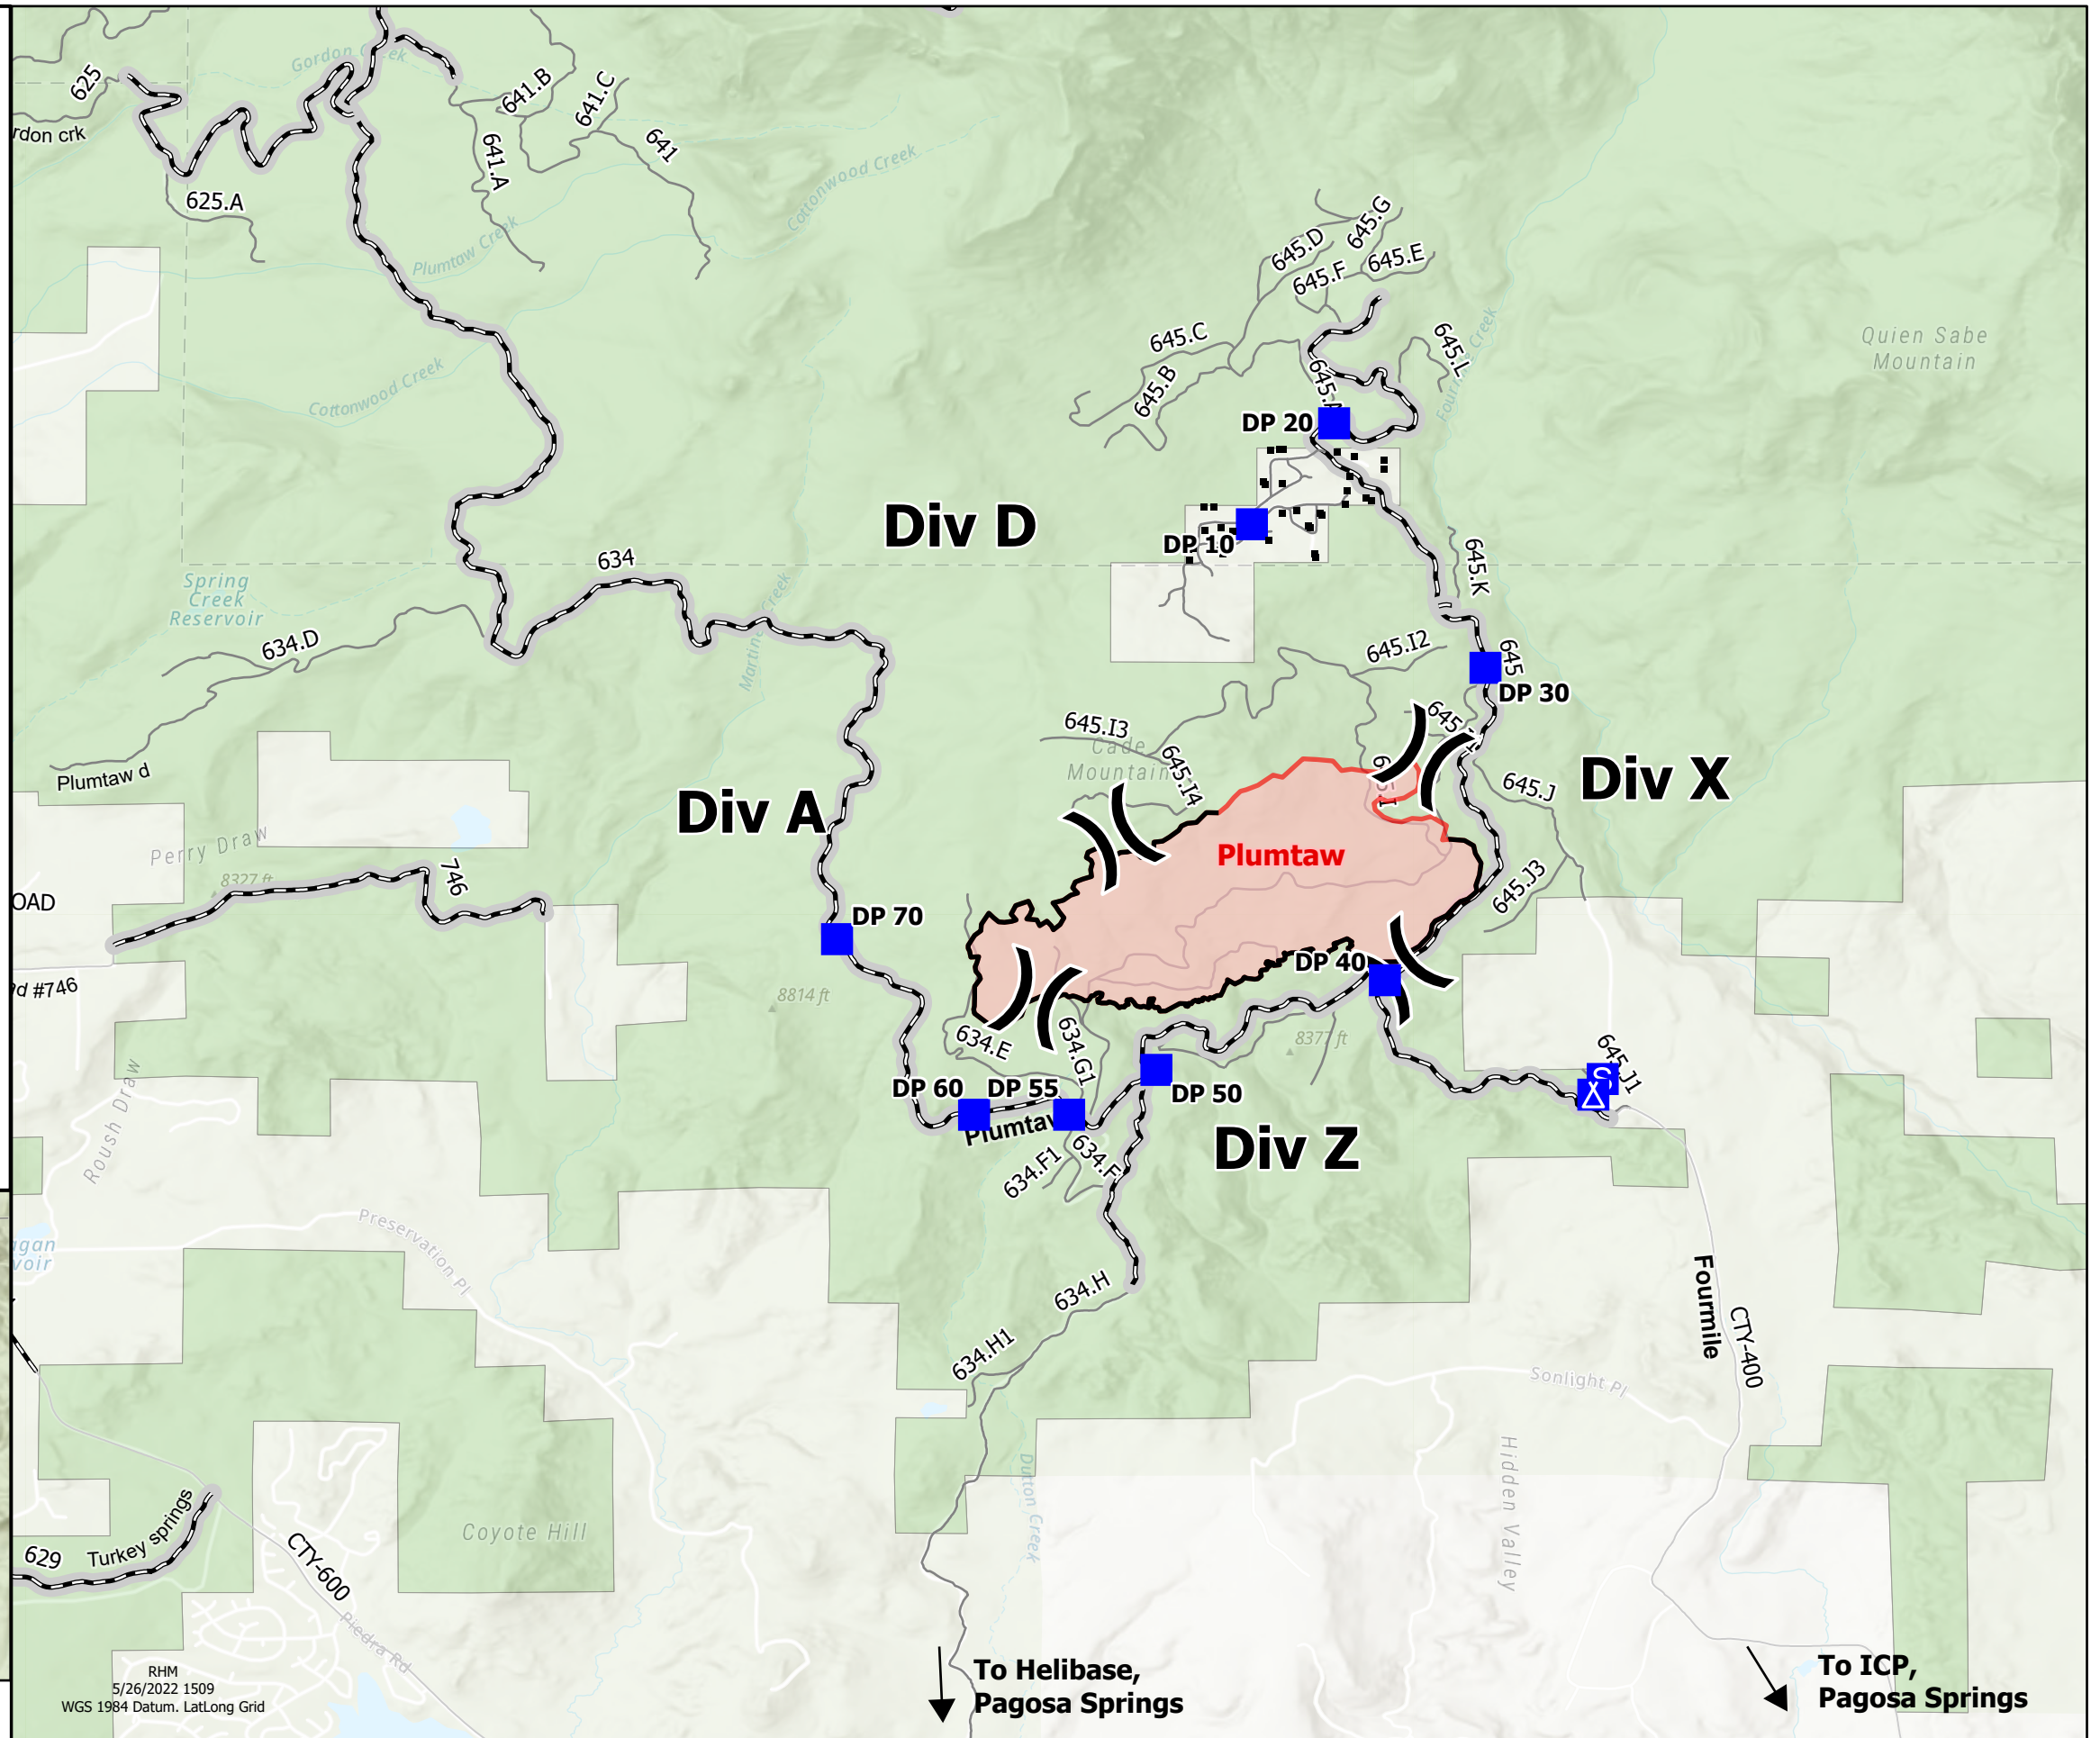

Transportation

Plumtaw
COSJF000203

5/27/2022

721 acres at 5/21/2022 @ 1358
77% Contained

- Structures
- Division Break
- Drop Point
- Camp
- Staging Area
- Wildfire Daily Fire Perimeter
- Roads Open to All Vehicles, Yearlong
- Roads Open to All Vehicles, Seasonal
- Other Public Roads
- Non-Motorized Roads
- Private Lands
- National Forest

Proximity Map

RHM
5/26/2022 1509
WGS 1984 Datum, Lat/Long Grid

To Helibase,
Pagosa Springs

To ICP,
Pagosa Springs