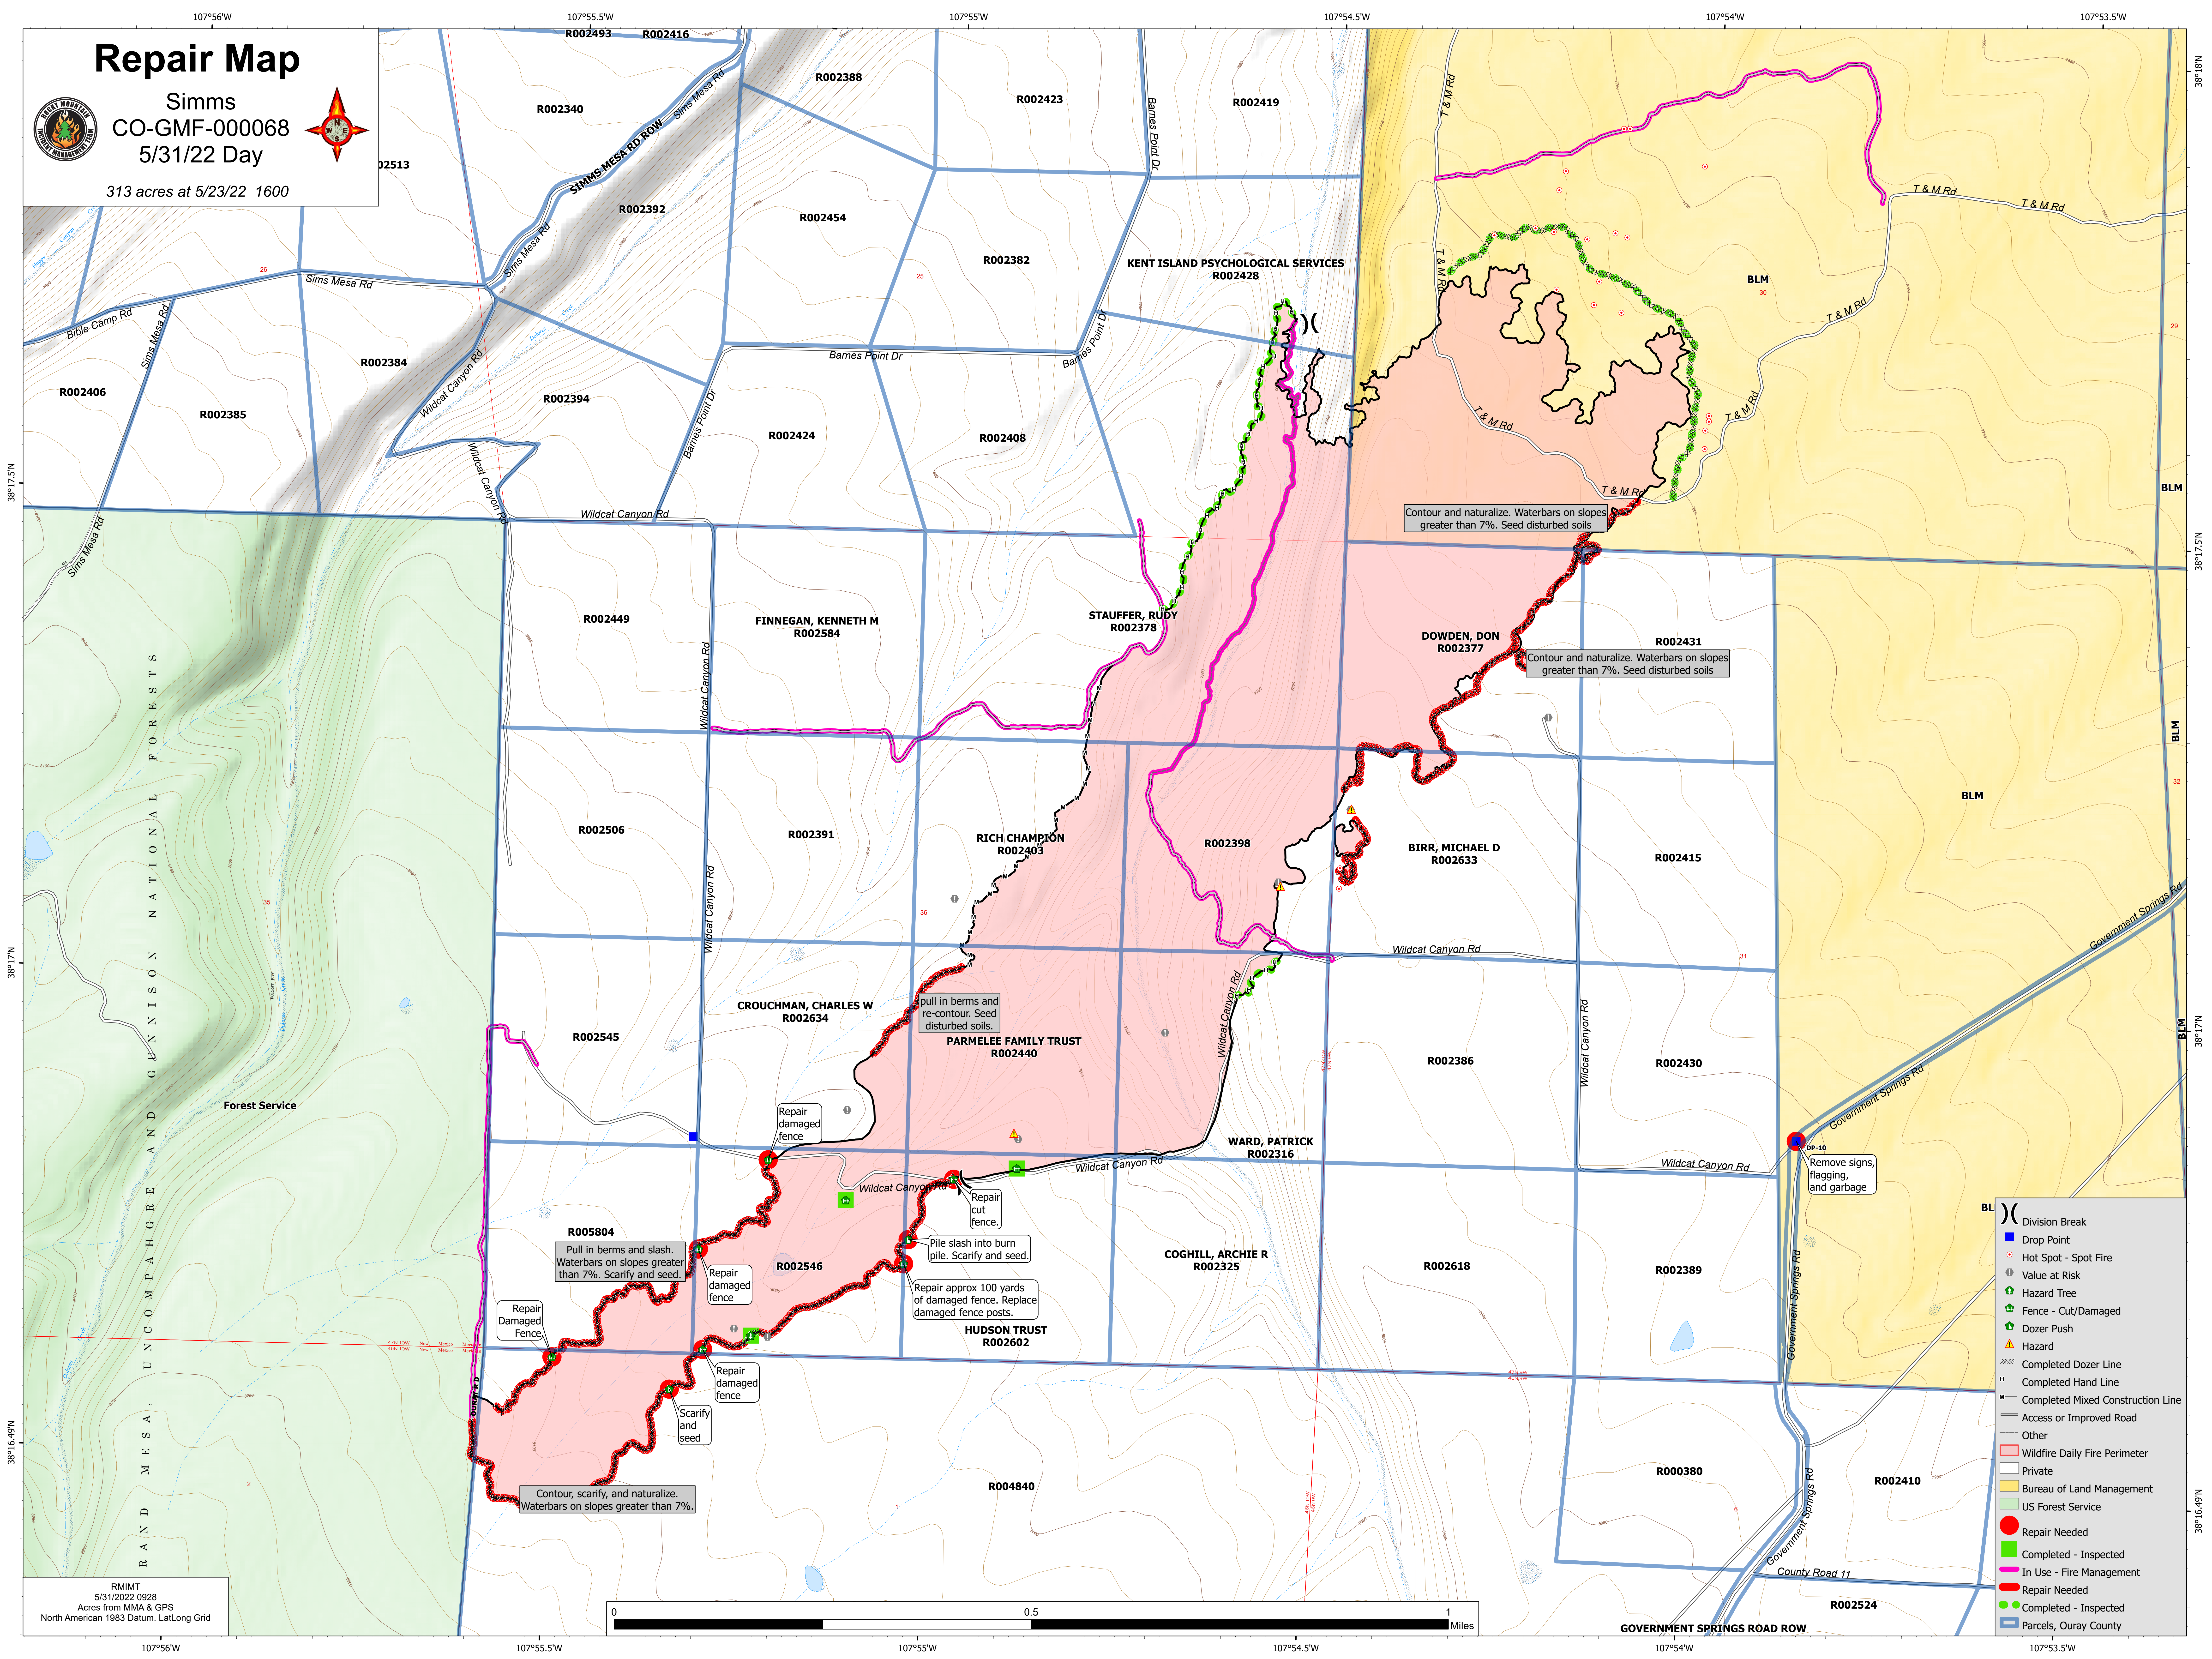

Repair Map

Simms
CO-GMF-000068
5/31/22 Day

313 acres at 5/23/22 1600

RMIMT
5/31/2022 0928
Acres from MMA & GPS
North American 1983 Datum. Lat/Long Grid

- Division Break
- Drop Point
- Hot Spot - Spot Fire
- Value at Risk
- Hazard Tree
- Fence - Cut/Damaged
- Dozer Push
- Hazard
- Completed Dozer Line
- Completed Hand Line
- Completed Mixed Construction Line
- Access or Improved Road
- Other
- Wildfire Daily Fire Perimeter
- Private
- Bureau of Land Management
- US Forest Service
- Repair Needed
- Completed - Inspected
- In Use - Fire Management
- Repair Needed
- Completed - Inspected
- Parcels, Ouray County