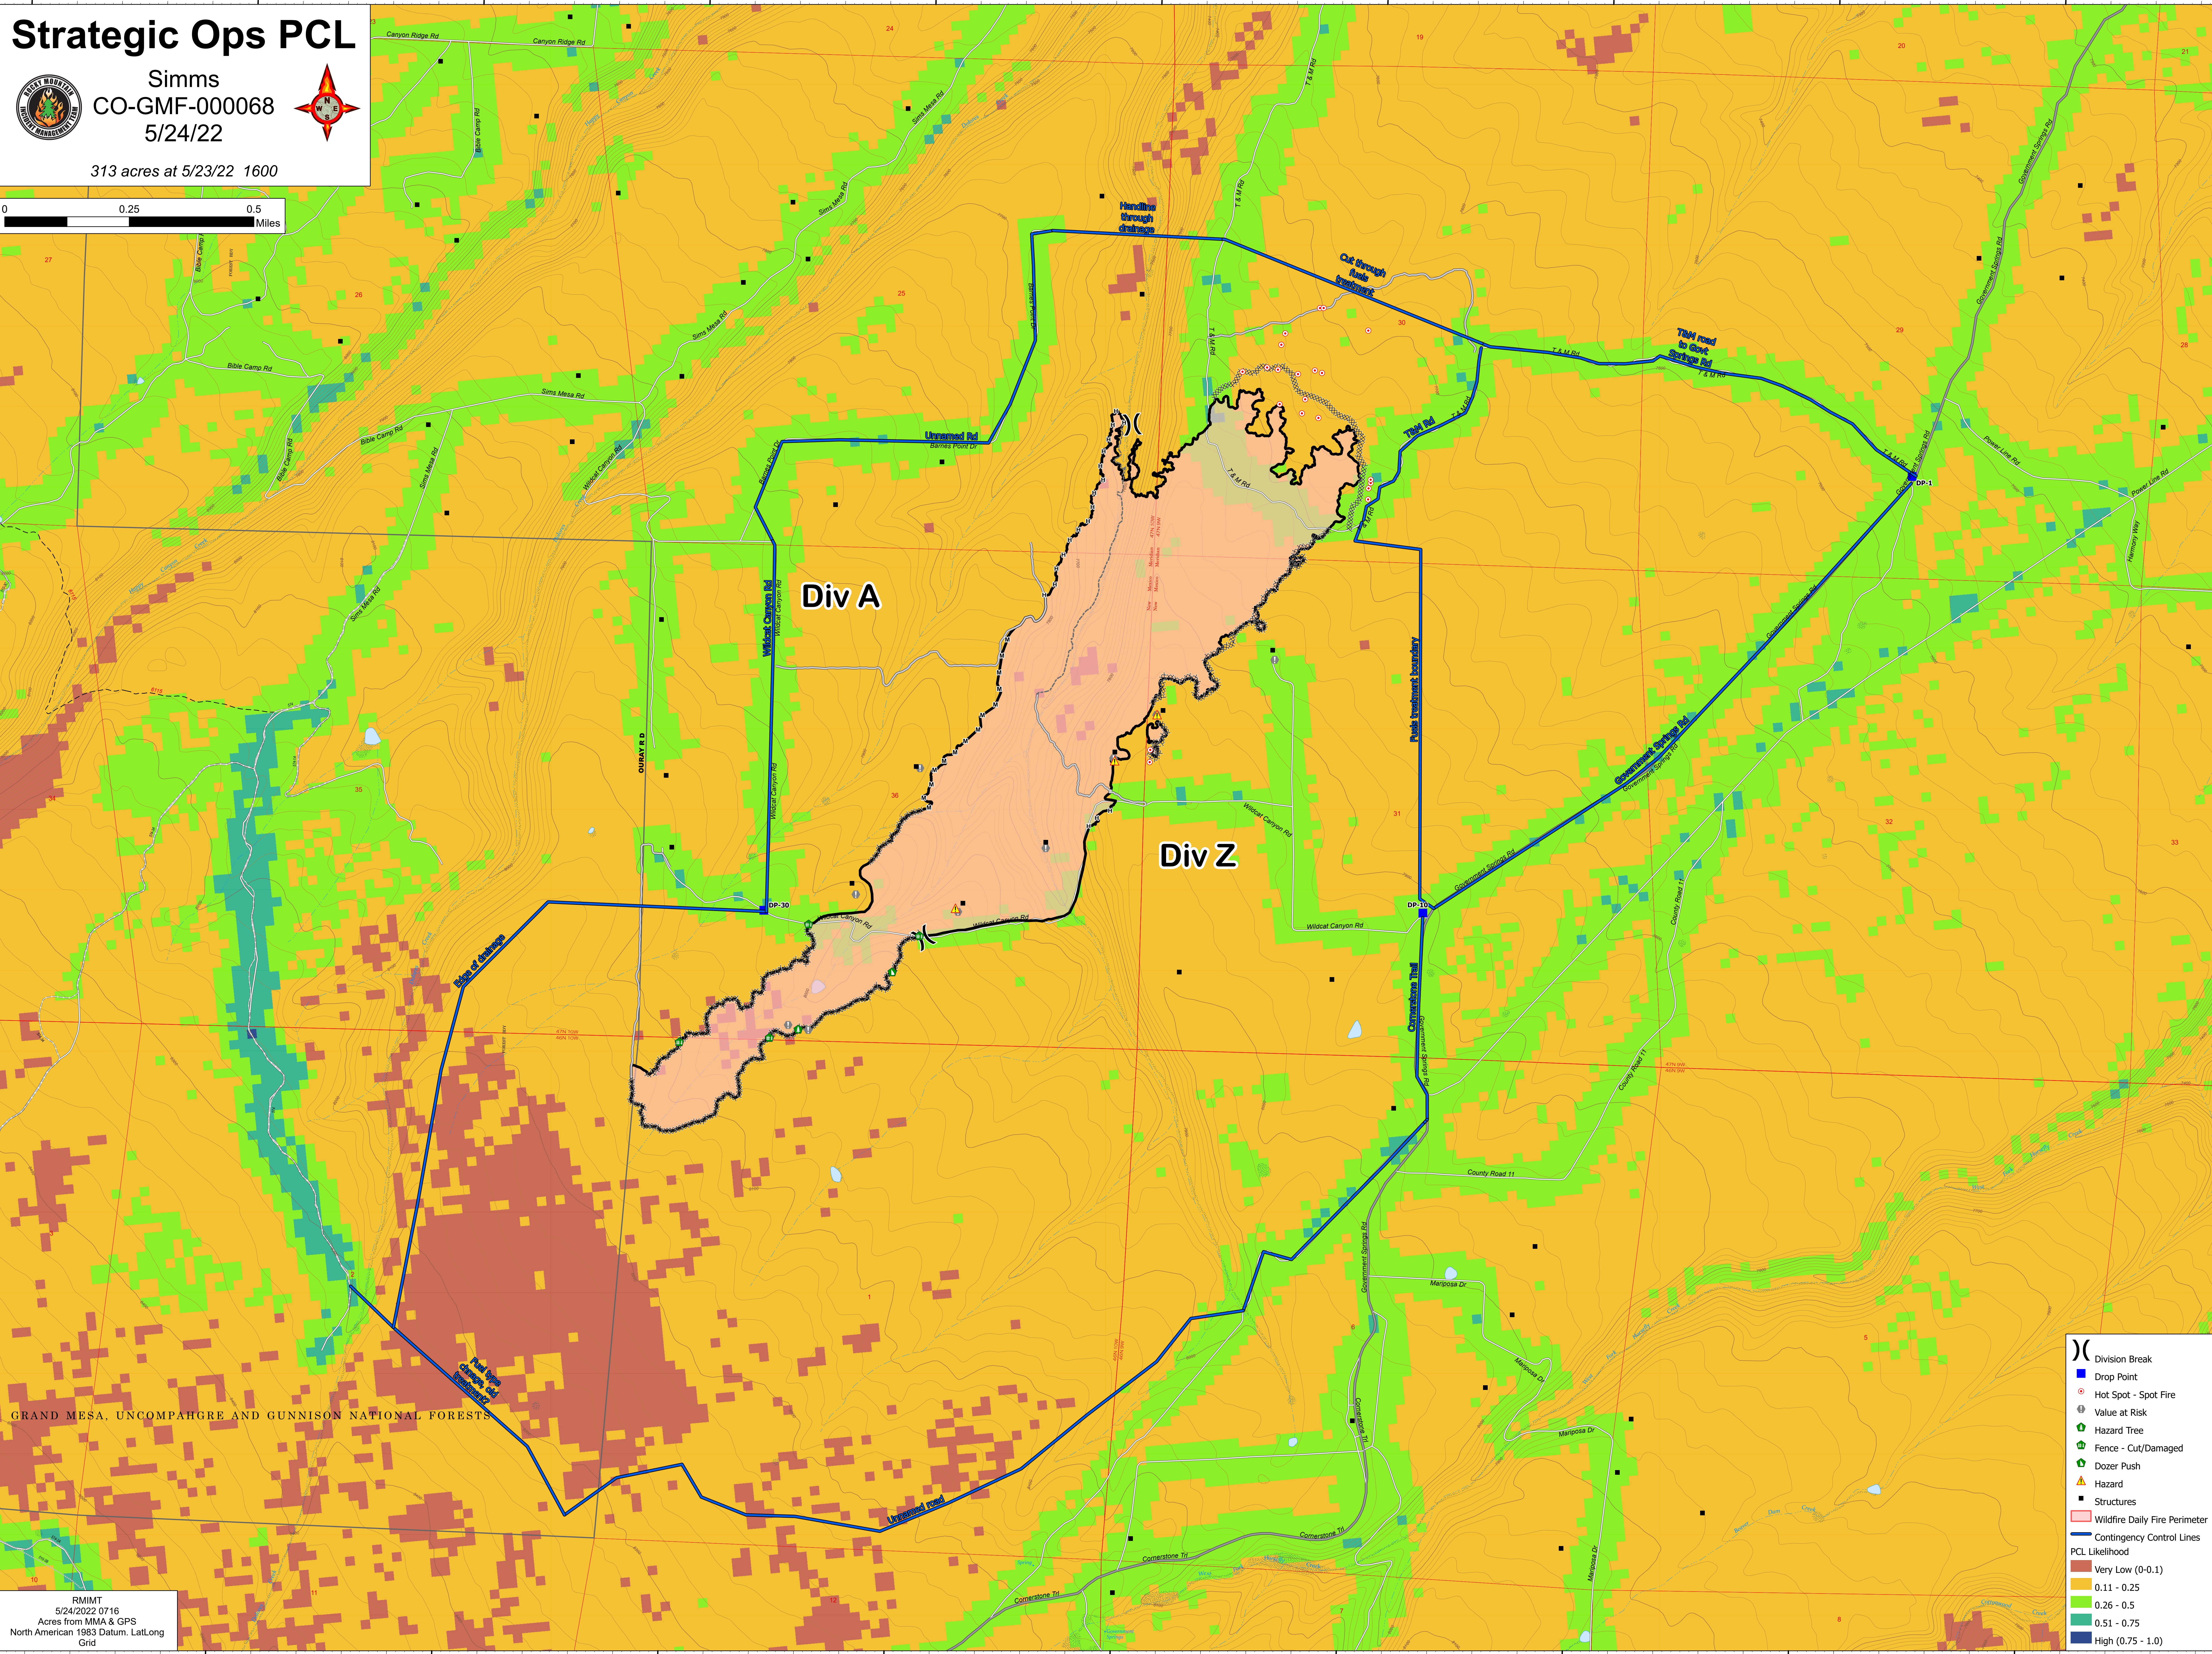

Strategic Ops PCL

Simms
CO-GMF-000068
5/24/22

313 acres at 5/23/22 1600

GRAND MESA, UNCOMPAGRE AND GUNNISON NATIONAL FORESTS

RMIMT
5/24/2022 0716
Acres from MMA & GPS
North American 1983 Datum, Lat/Long
Grid

- Division Break
- Drop Point
- Hot Spot - Spot Fire
- Value at Risk
- Hazard Tree
- Fence - Cut/Damaged
- Dozer Push
- Hazard
- Structures
- Wildfire Daily Fire Perimeter
- Contingency Control Lines
- PCL Likelihood
 - Very Low (0-0.1)
 - 0.11 - 0.25
 - 0.26 - 0.5
 - 0.51 - 0.75
 - High (0.75 - 1.0)