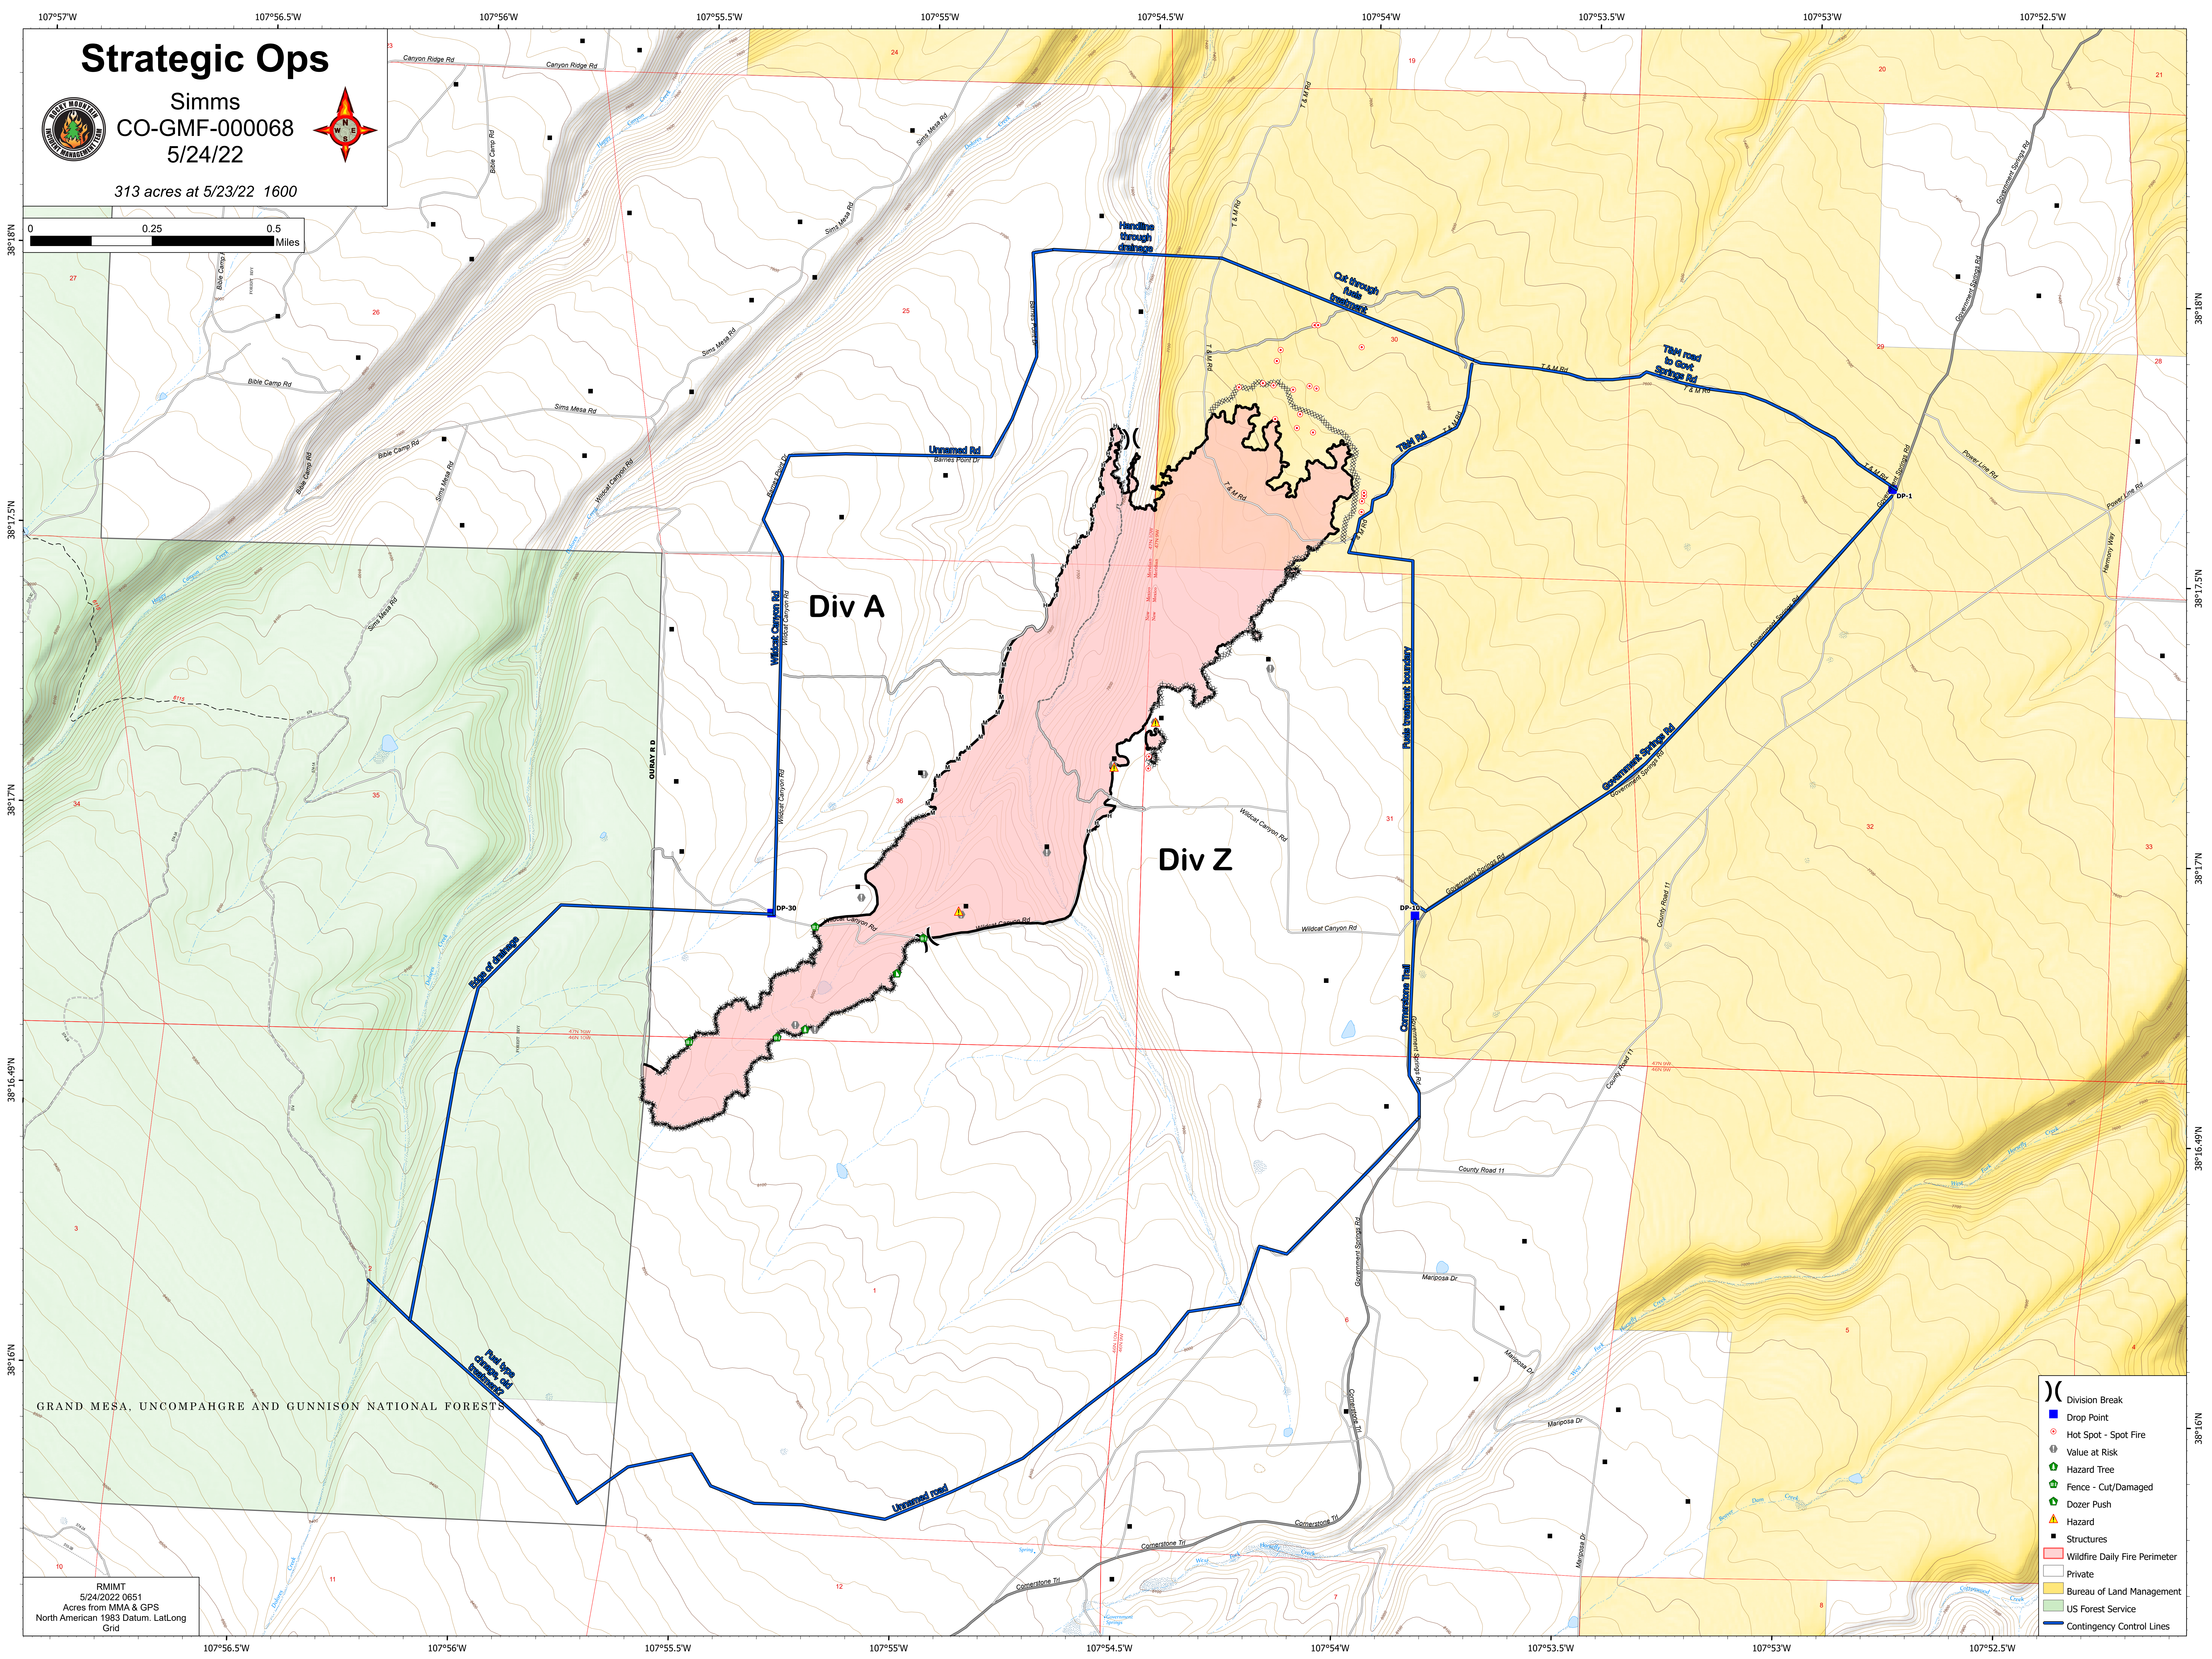

Strategic Ops

Simms
CO-GMF-000068
5/24/22

313 acres at 5/23/22 1600

GRAND MESA, UNCOMPAGRE AND GUNNISON NATIONAL FORESTS

RMIMT
5/24/2022 0651
Acres from MMA & GPS
North American 1983 Datum, Lat/Long
Grid

- Division Break
- Drop Point
- Hot Spot - Spot Fire
- Value at Risk
- Hazard Tree
- Fence - Cut/Damaged
- Dozer Push
- Hazard
- Structures
- Wildfire Daily Fire Perimeter
- Private
- Bureau of Land Management
- US Forest Service
- Contingency Control Lines