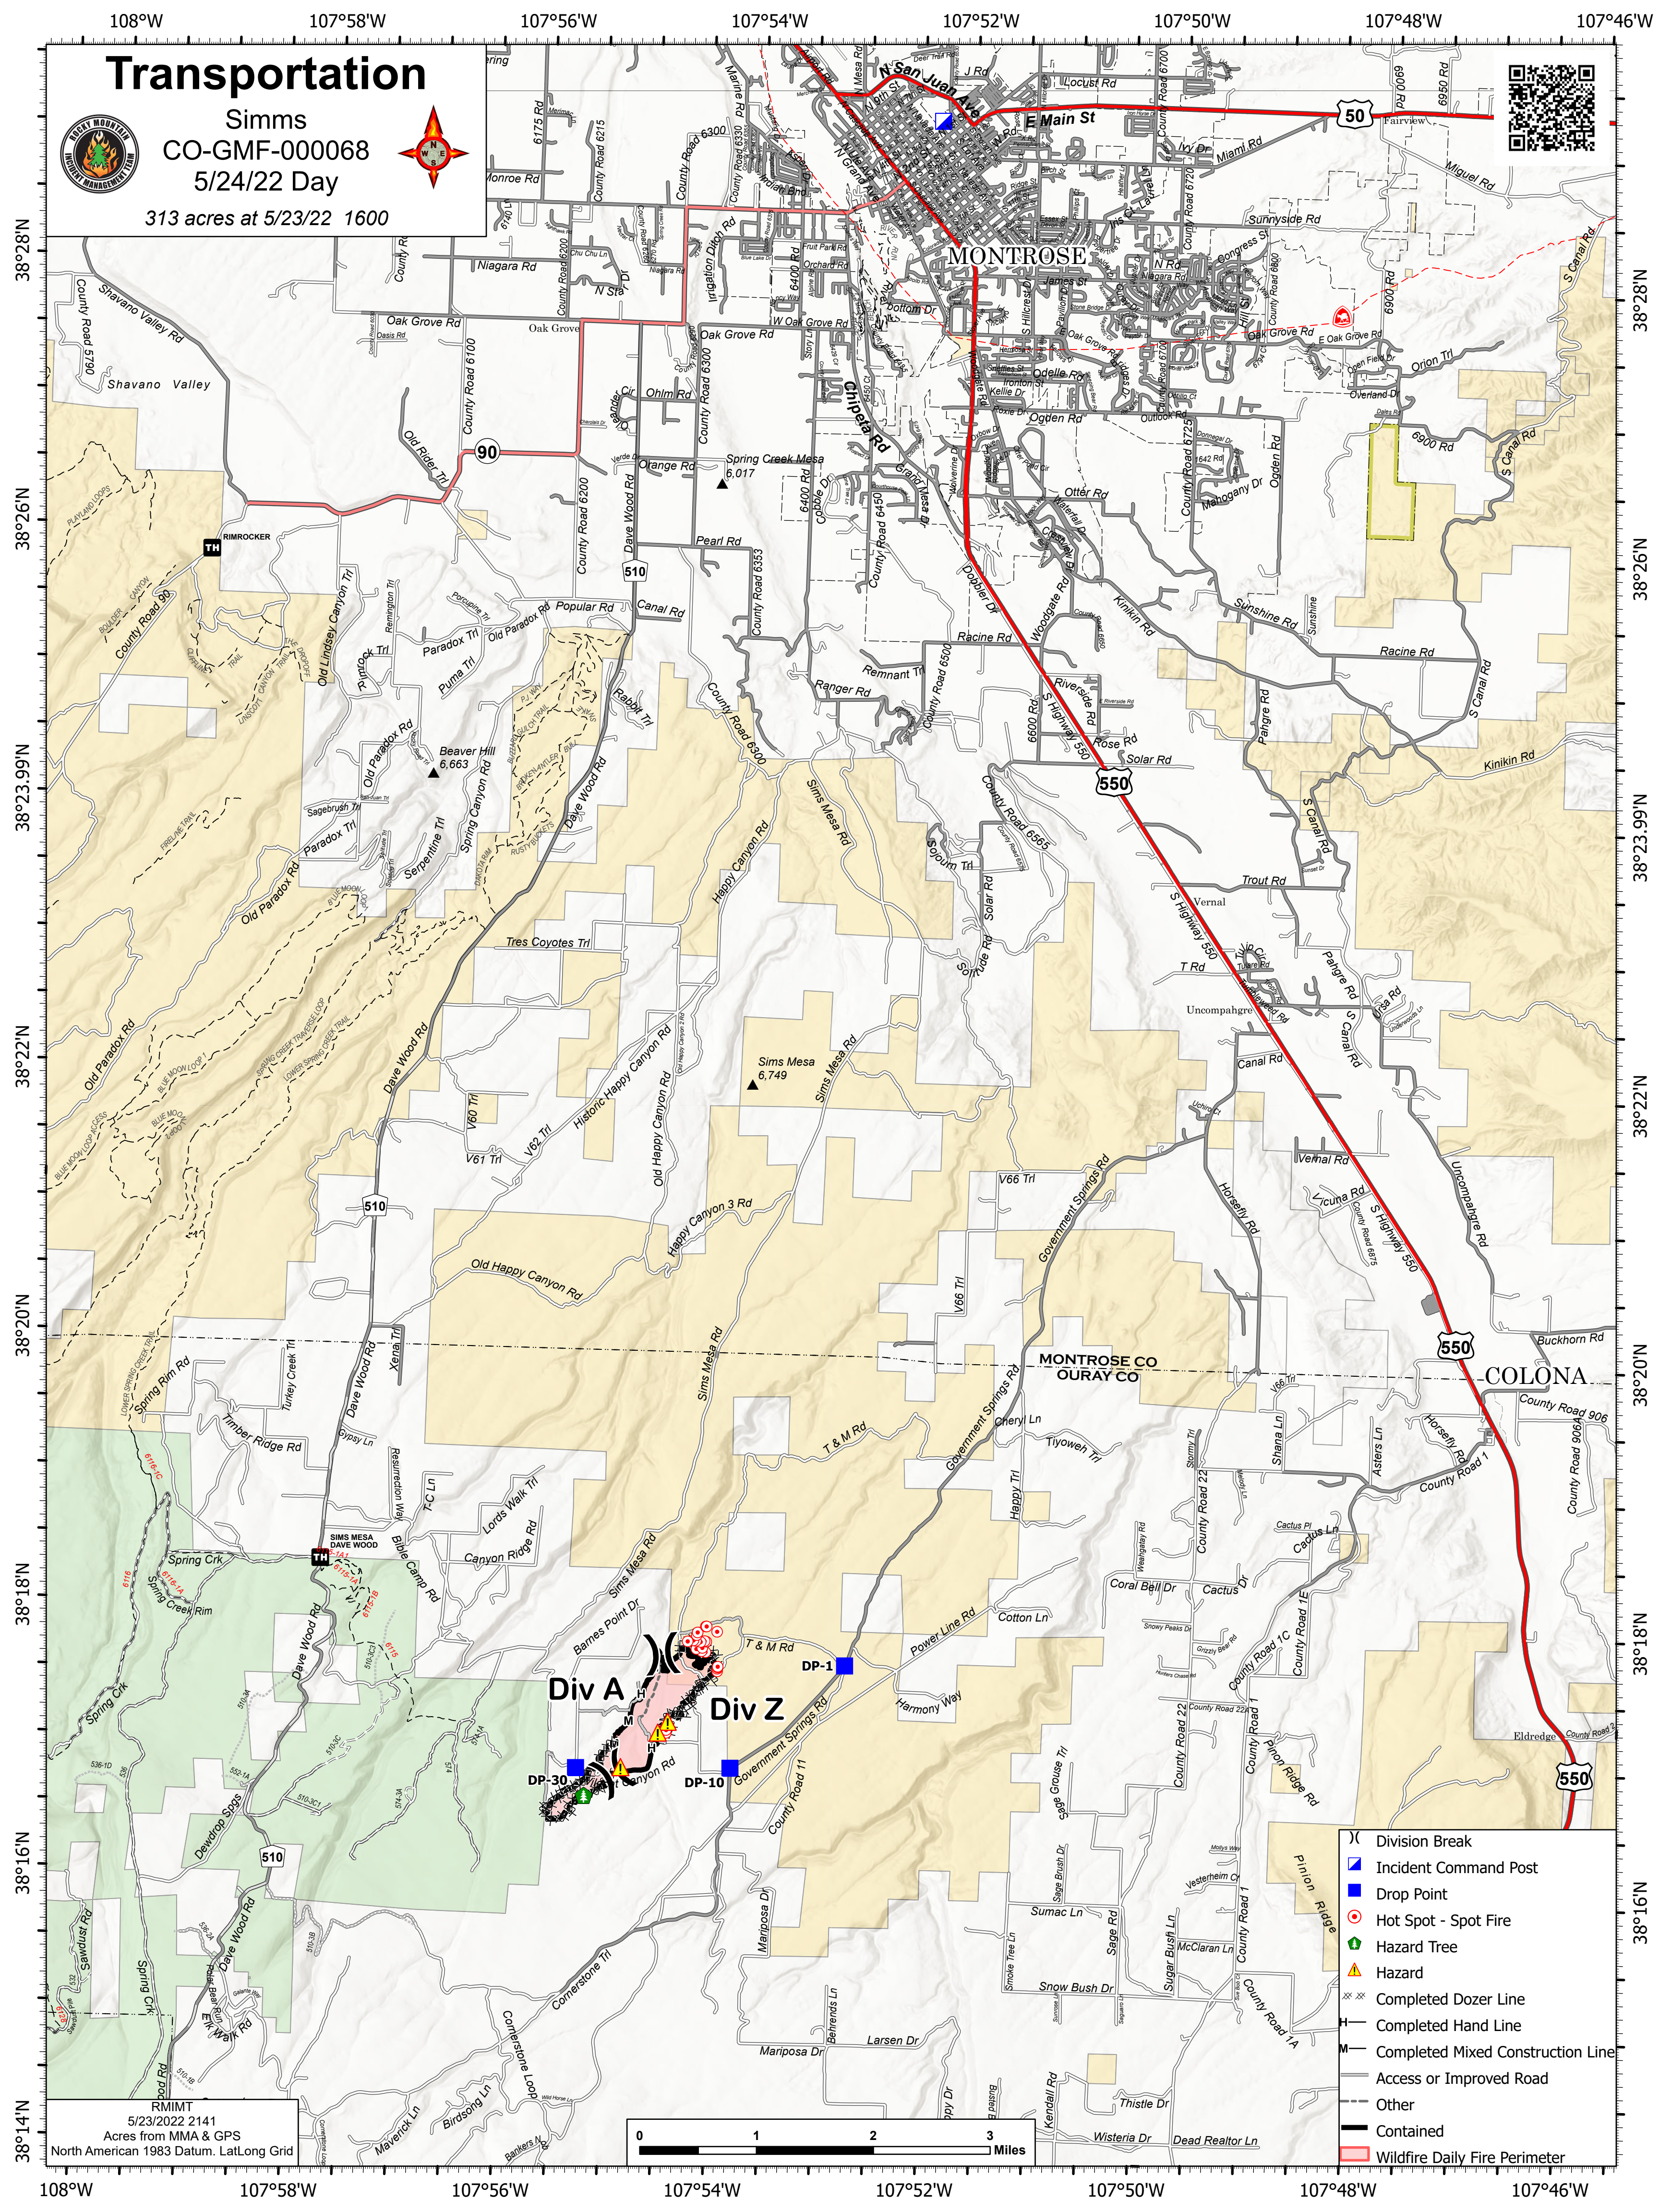

Transportation

Simms
CO-GMF-000068
5/24/22 Day

313 acres at 5/23/22 1600

50

90

550

510

550

550

Div A

Div Z

DP-30

DP-10

DP-1

- (X) Division Break
- 📍 Incident Command Post
- 📍 Drop Point
- 🔴 Hot Spot - Spot Fire
- 🌳 Hazard Tree
- ⚠️ Hazard
- Completed Dozer Line
- Completed Hand Line
- Completed Mixed Construction Line
- Access or Improved Road
- Other
- Contained
- 🔴 Wildfire Daily Fire Perimeter

RMIMT
5/23/2022 2141
Acres from MMA & GPS
North American 1983 Datum. LatLong Grid