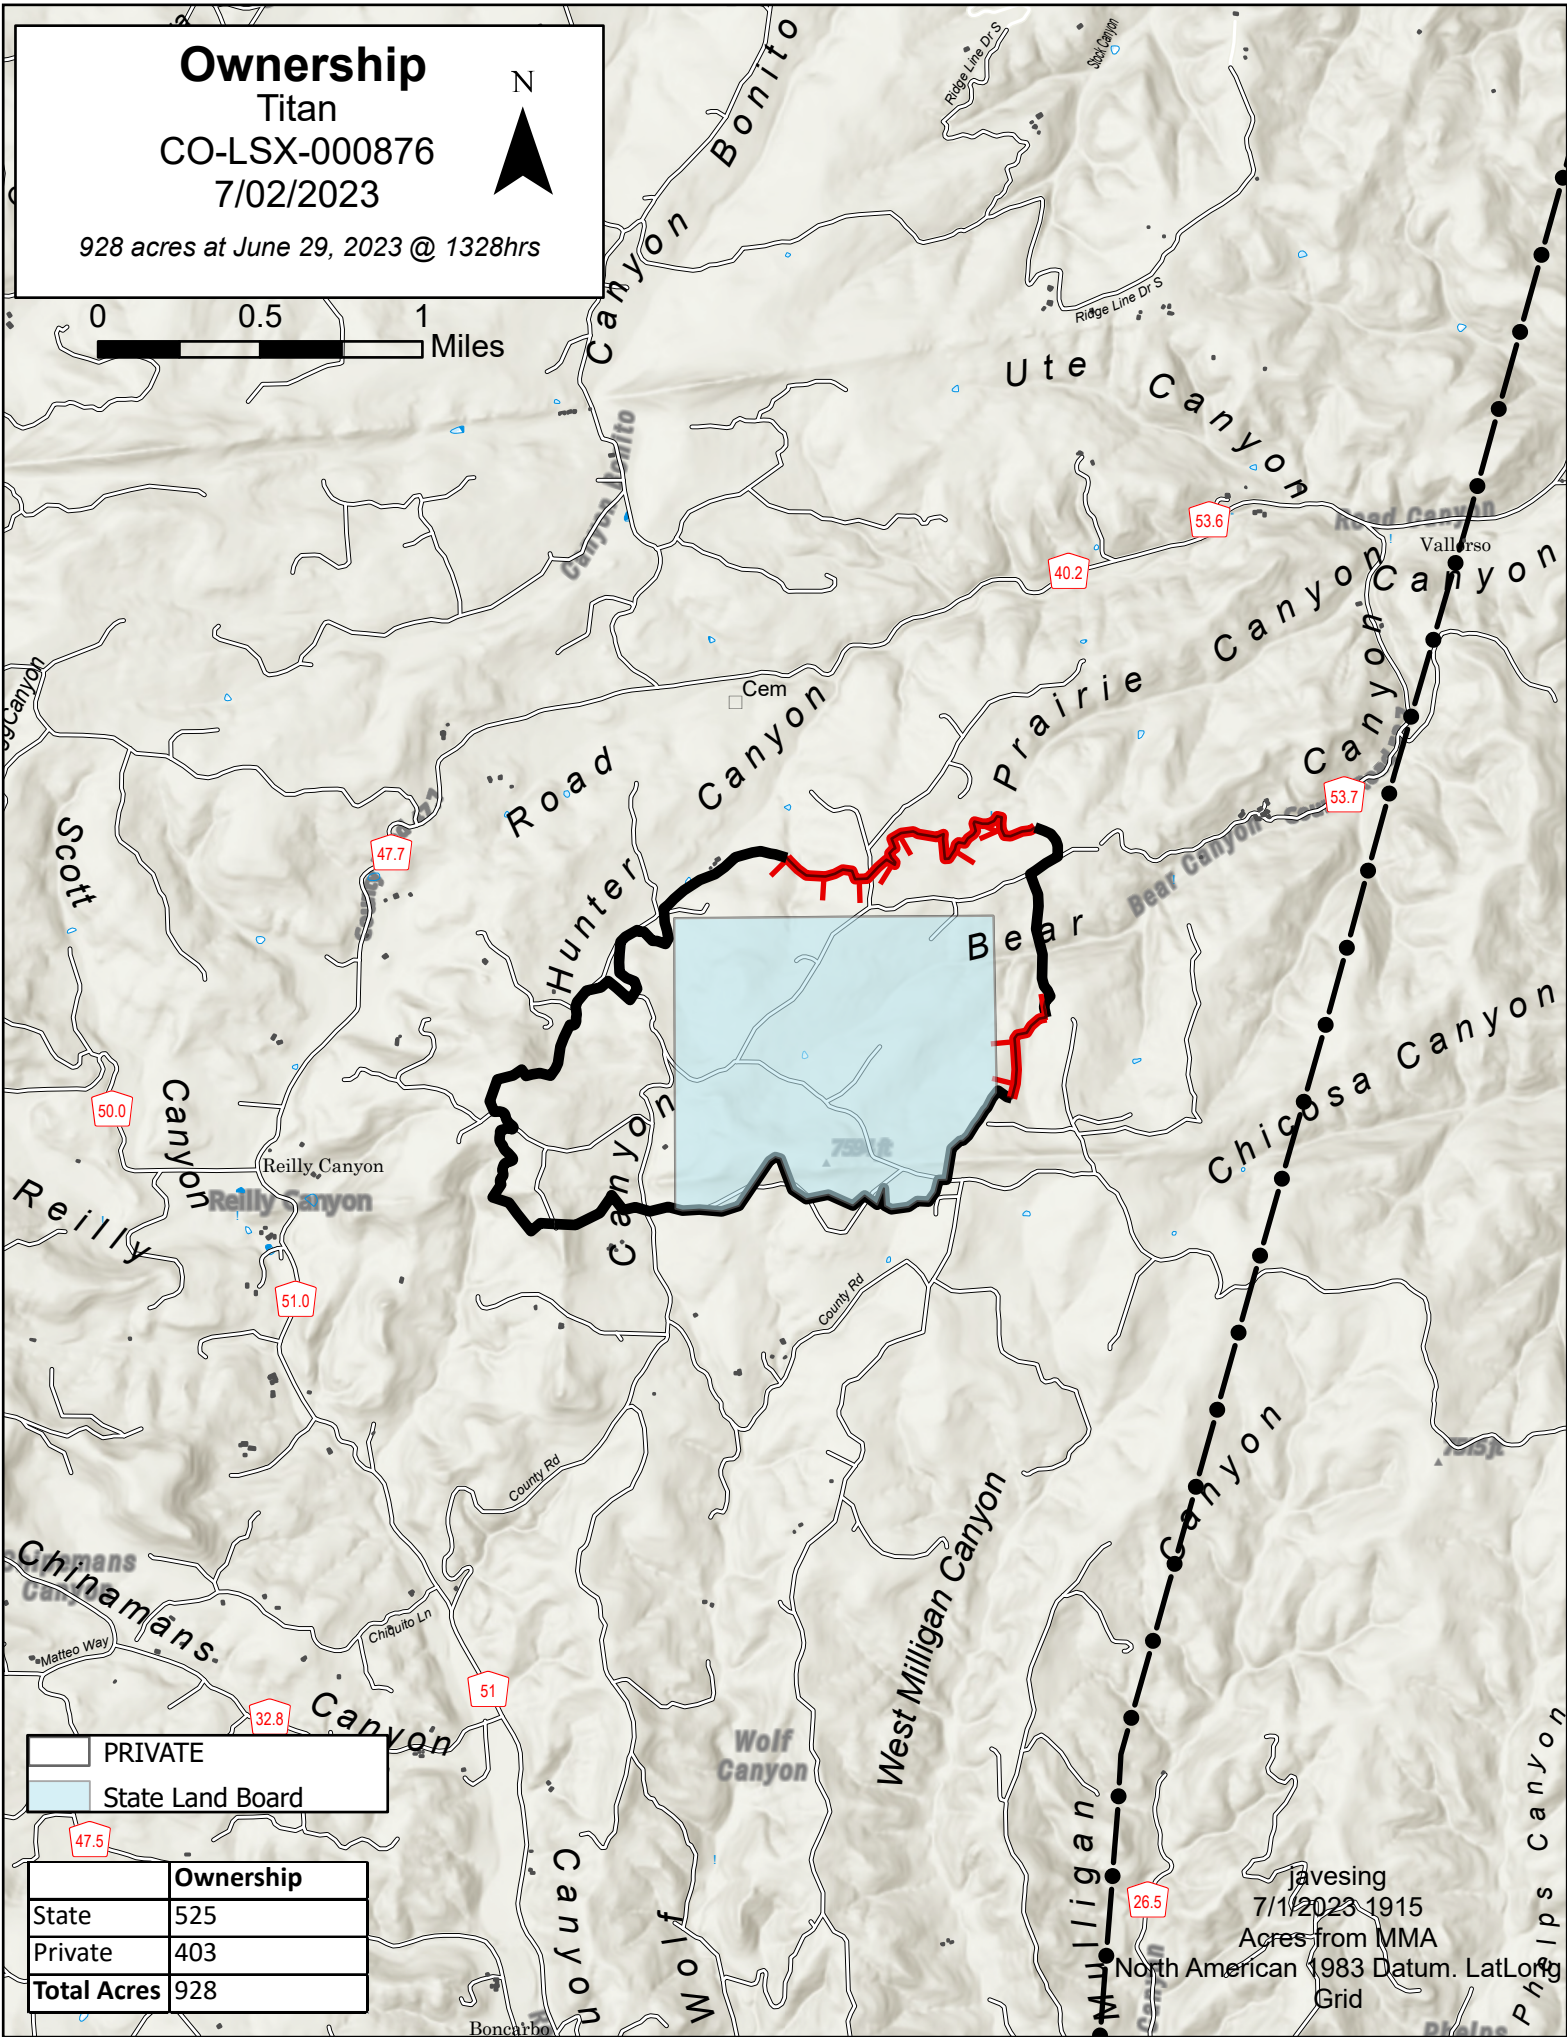

Ownership

Titan
CO-LSX-000876
7/02/2023

928 acres at June 29, 2023 @ 1328hrs

	PRIVATE
	State Land Board

	Ownership
State	525
Private	403
Total Acres	928

Javesing
7/1/2023 1915
Acres from MMA
North American 1983 Datum. LatLong
Grid