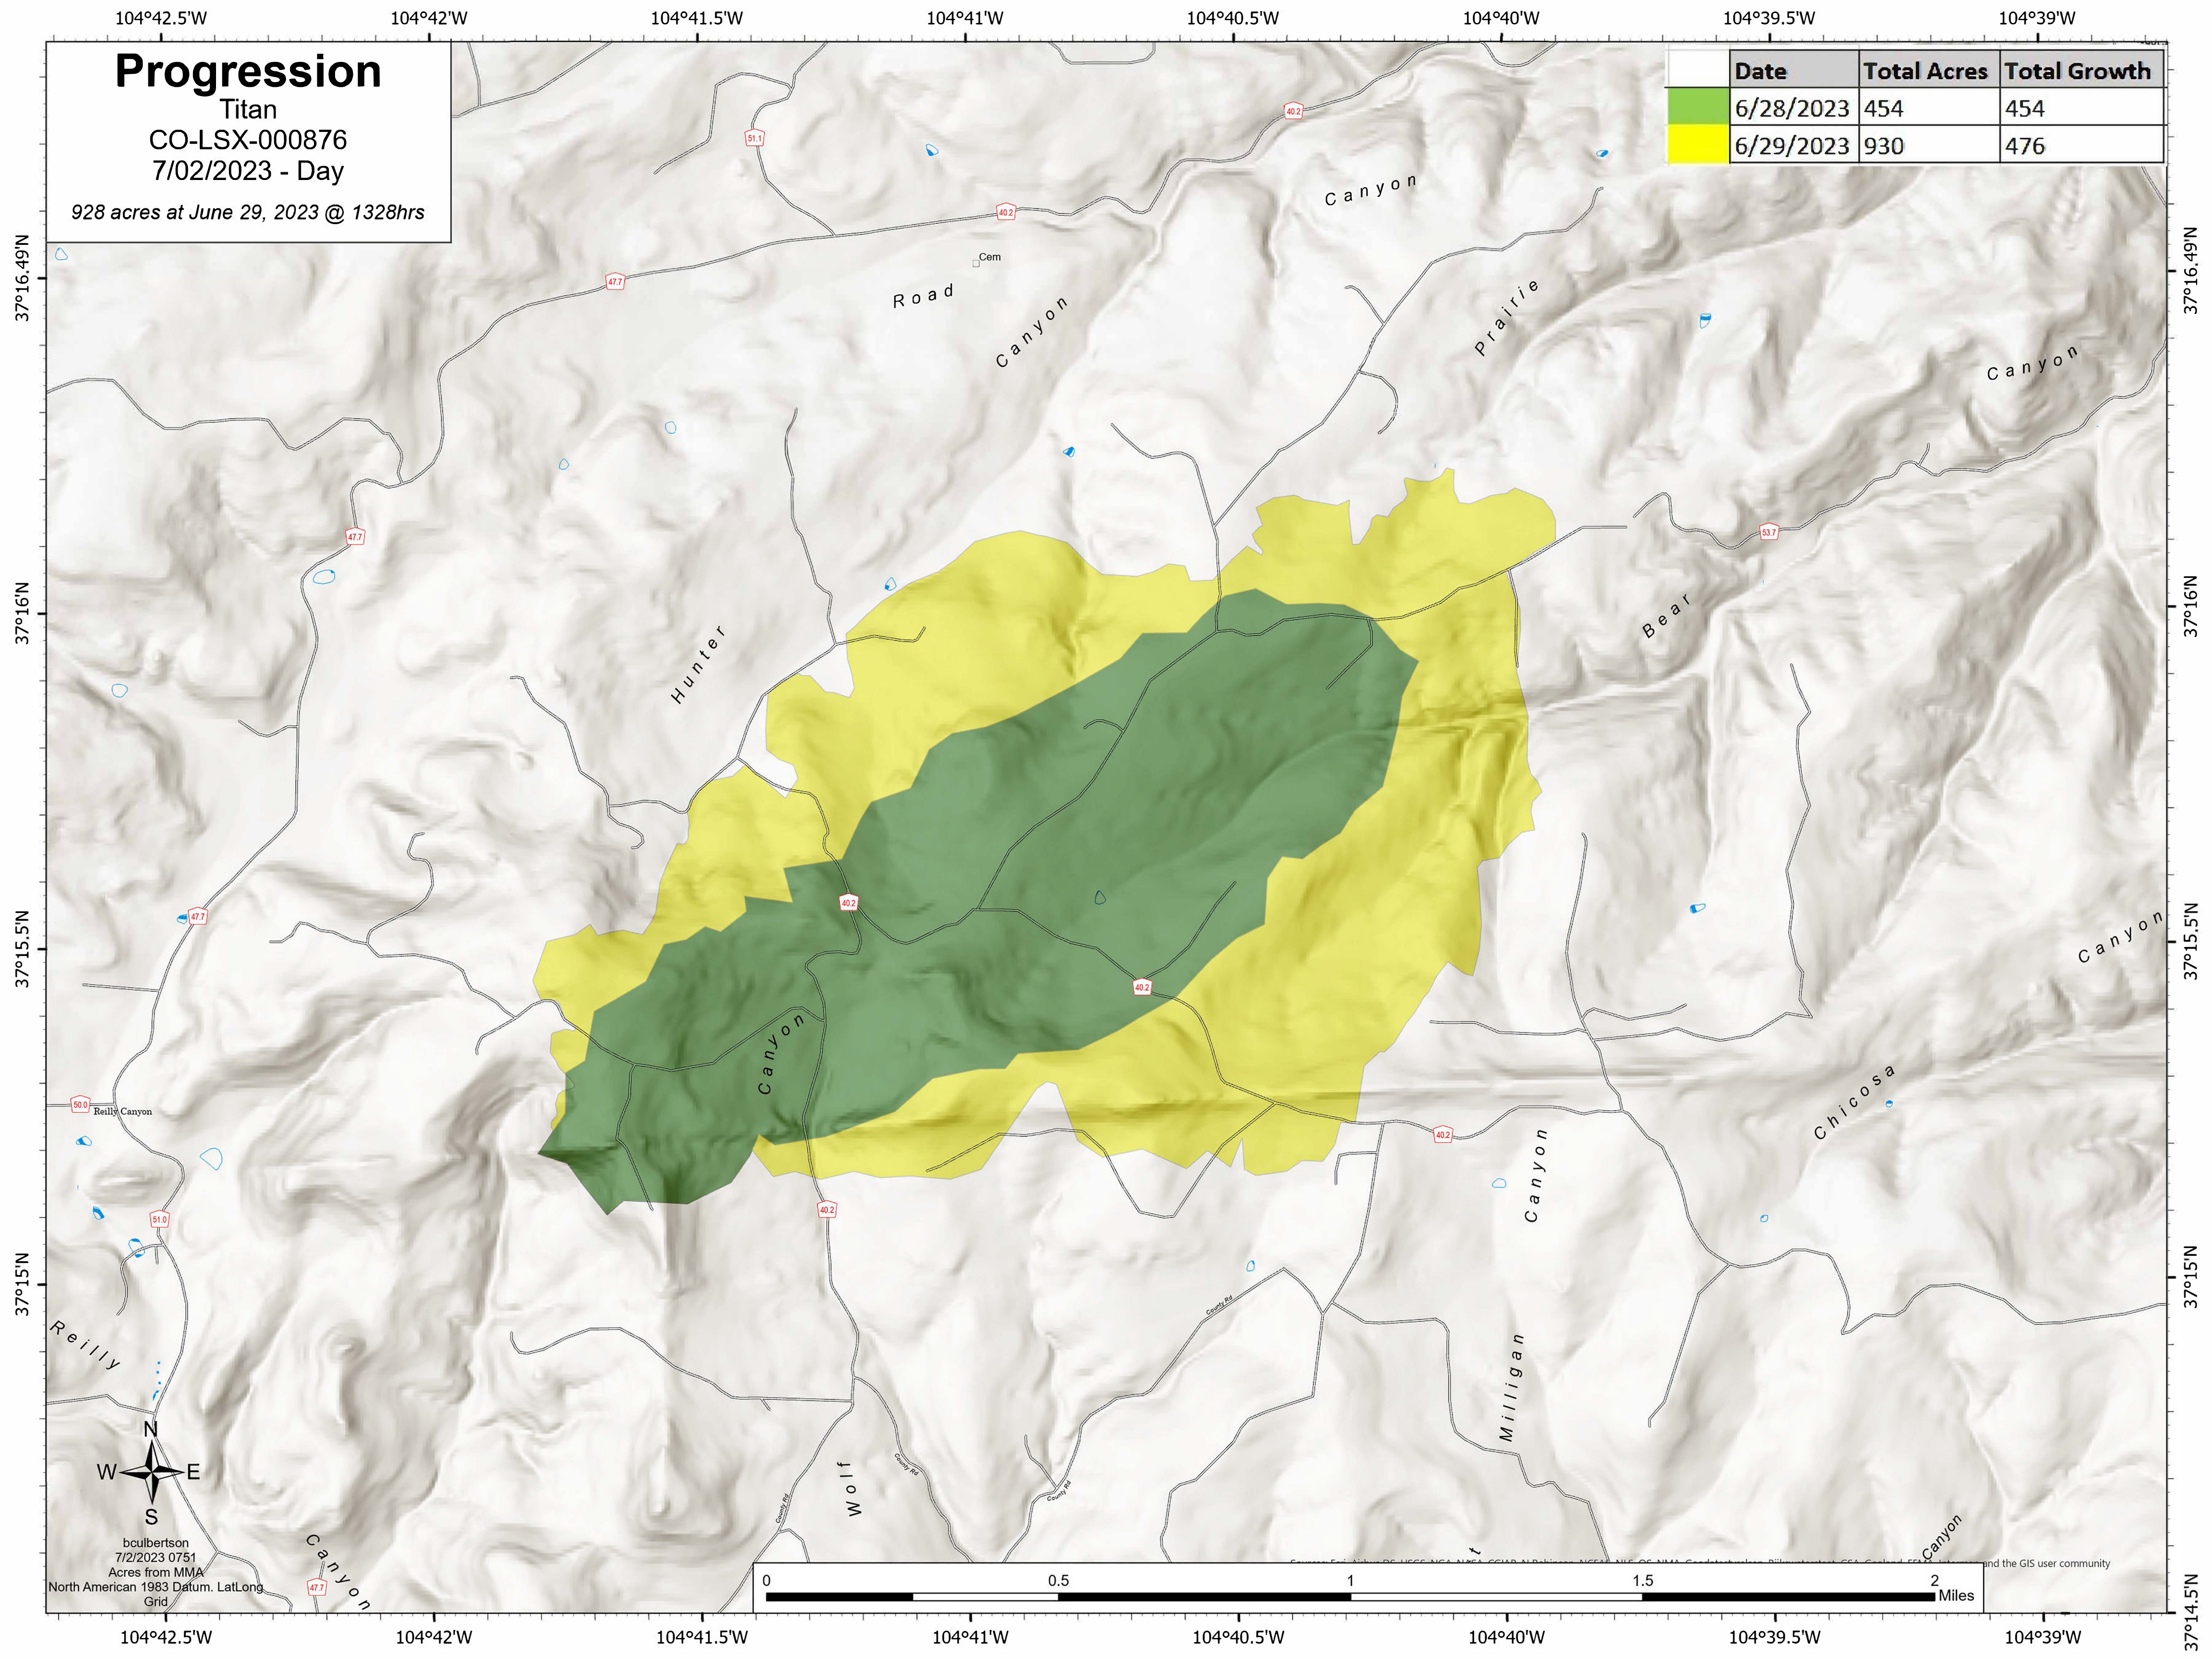

Progression

Titan
CO-LSX-000876
7/02/2023 - Day

928 acres at June 29, 2023 @ 1328hrs

	Date	Total Acres	Total Growth
Green	6/28/2023	454	454
Yellow	6/29/2023	930	476

bculbertson
7/2/2023 07:51
Acres from MMA
North American 1983 Datum, LatLong
Grid

and the GIS user community