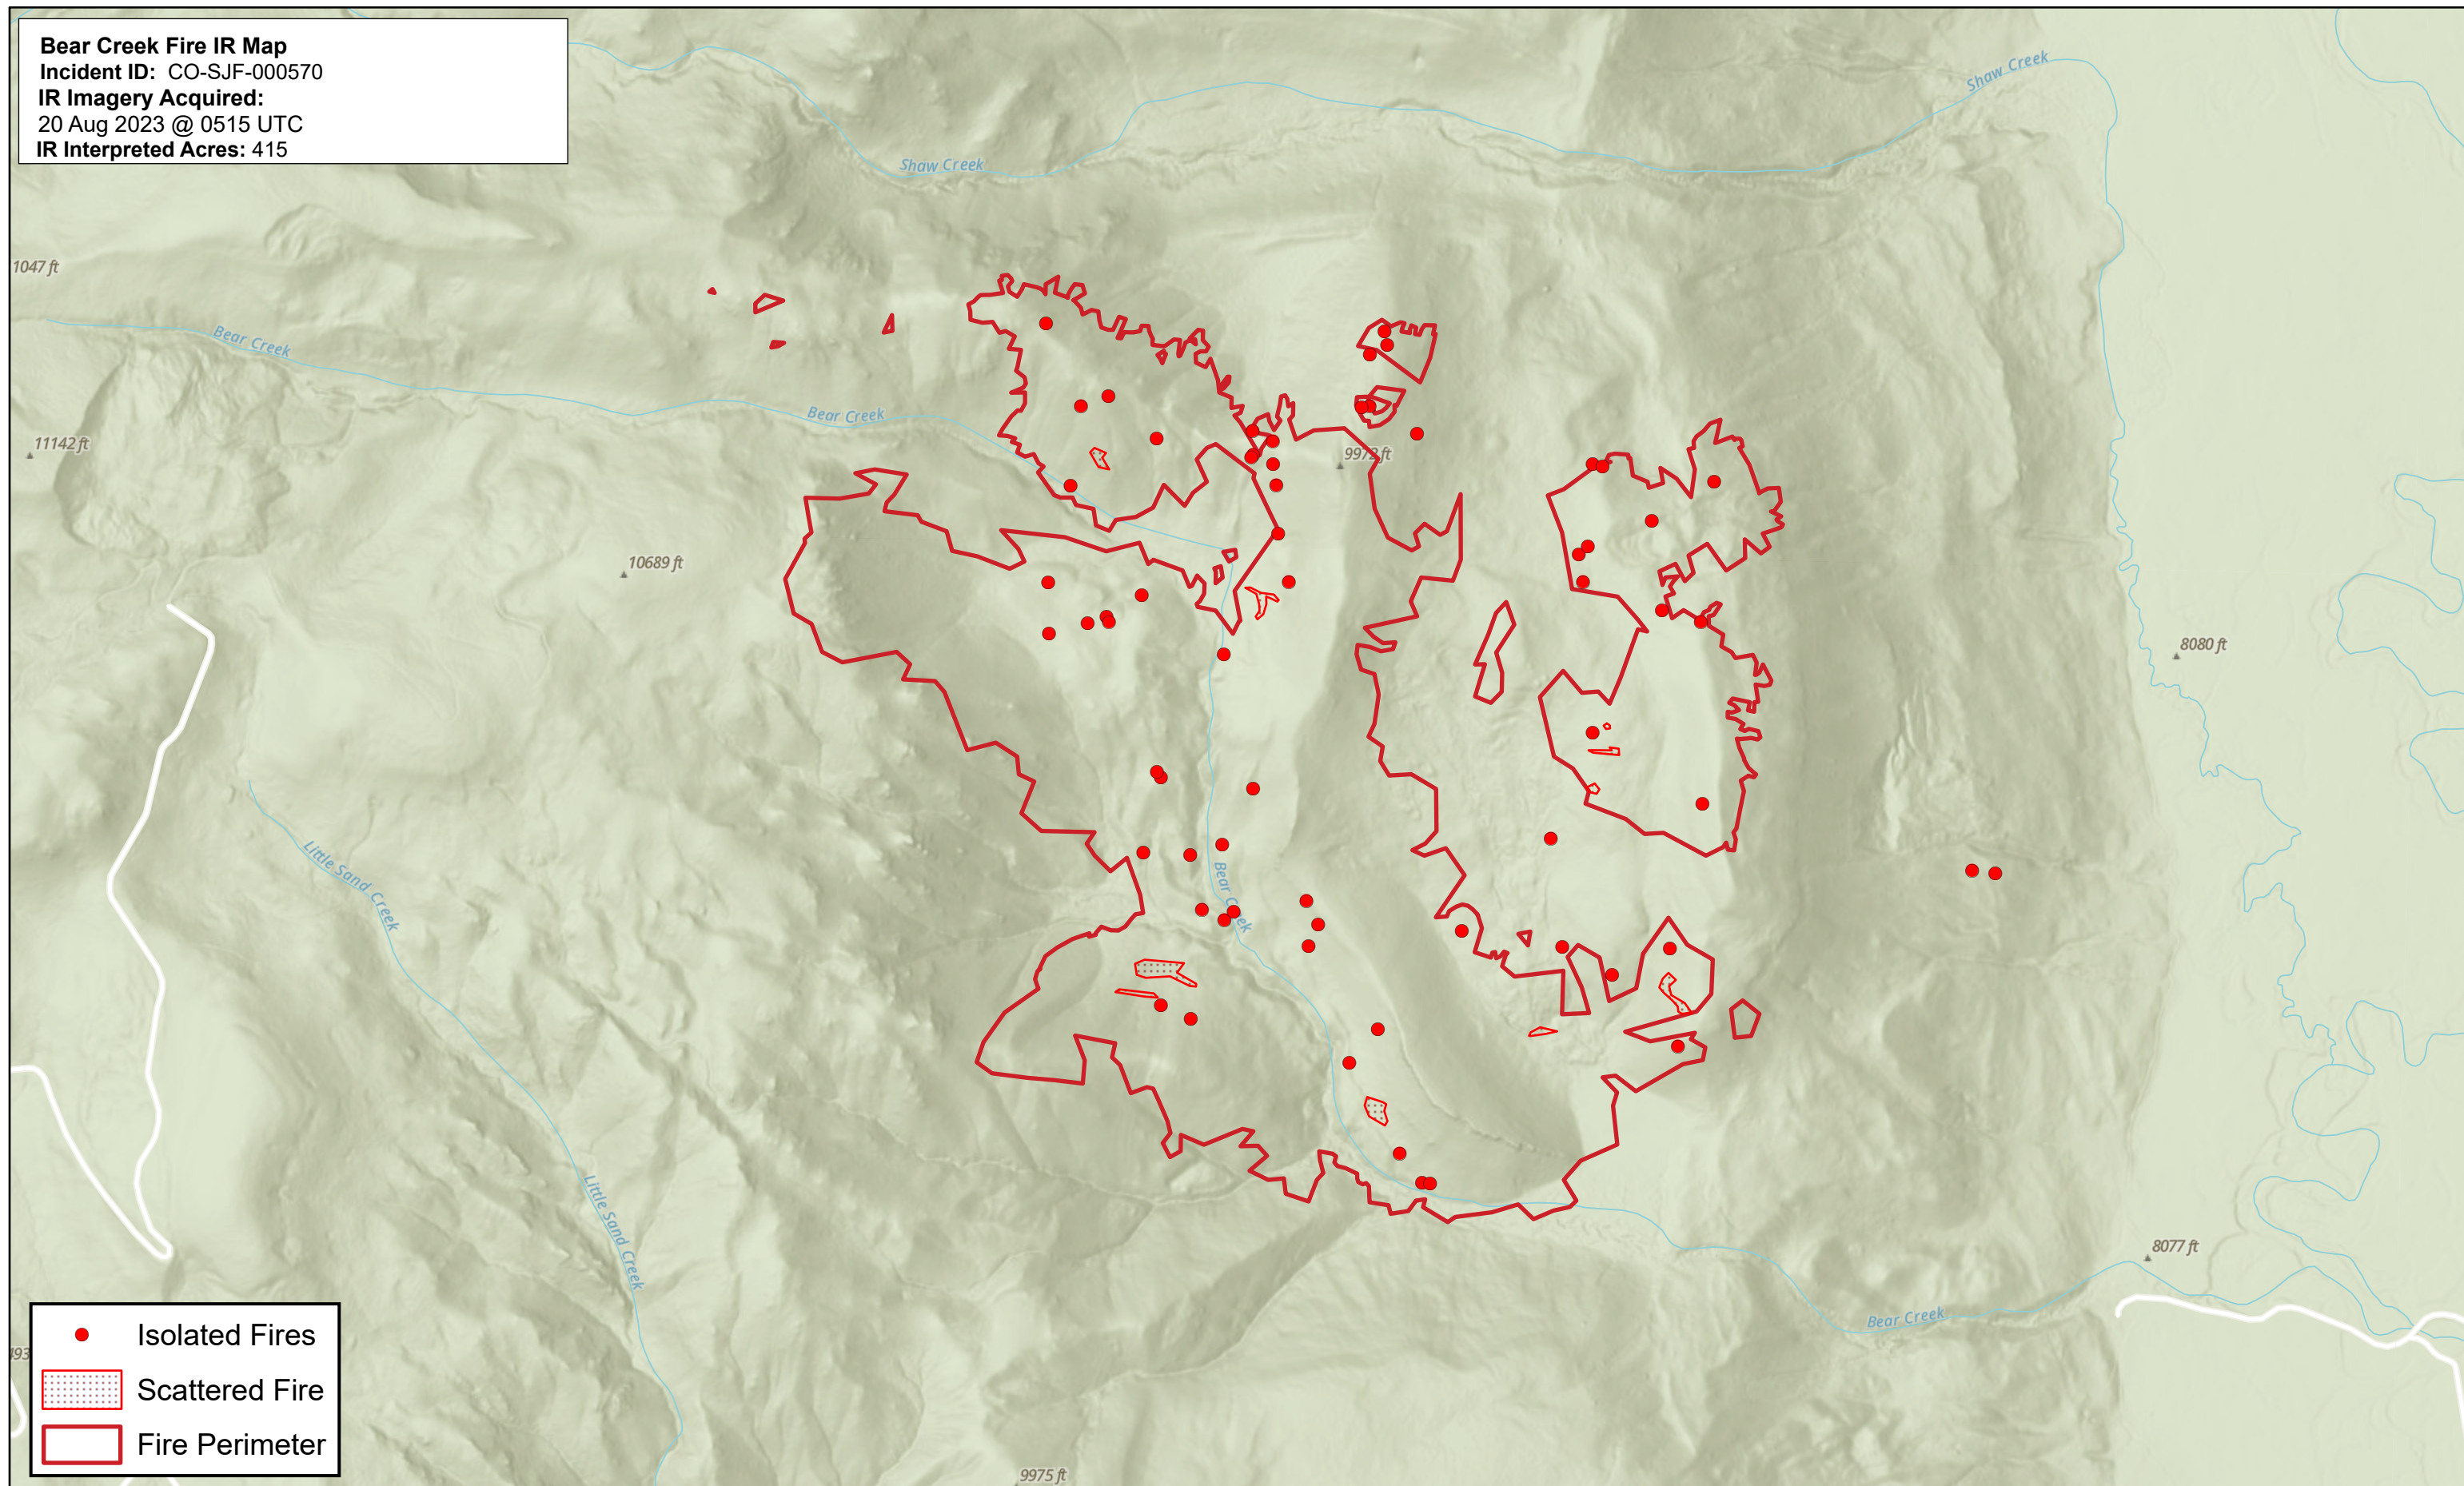

**Bear Creek Fire IR Map**  
Incident ID: CO-SJF-000570  
IR Imagery Acquired:  
20 Aug 2023 @ 0515 UTC  
IR Interpreted Acres: 415

- Isolated Fires
- ▤ Scattered Fire
- ▭ Fire Perimeter

0 0.5 1 Miles

Map date: 8/20/2023  
Projection: WGS 1984 UTM Zone 13N