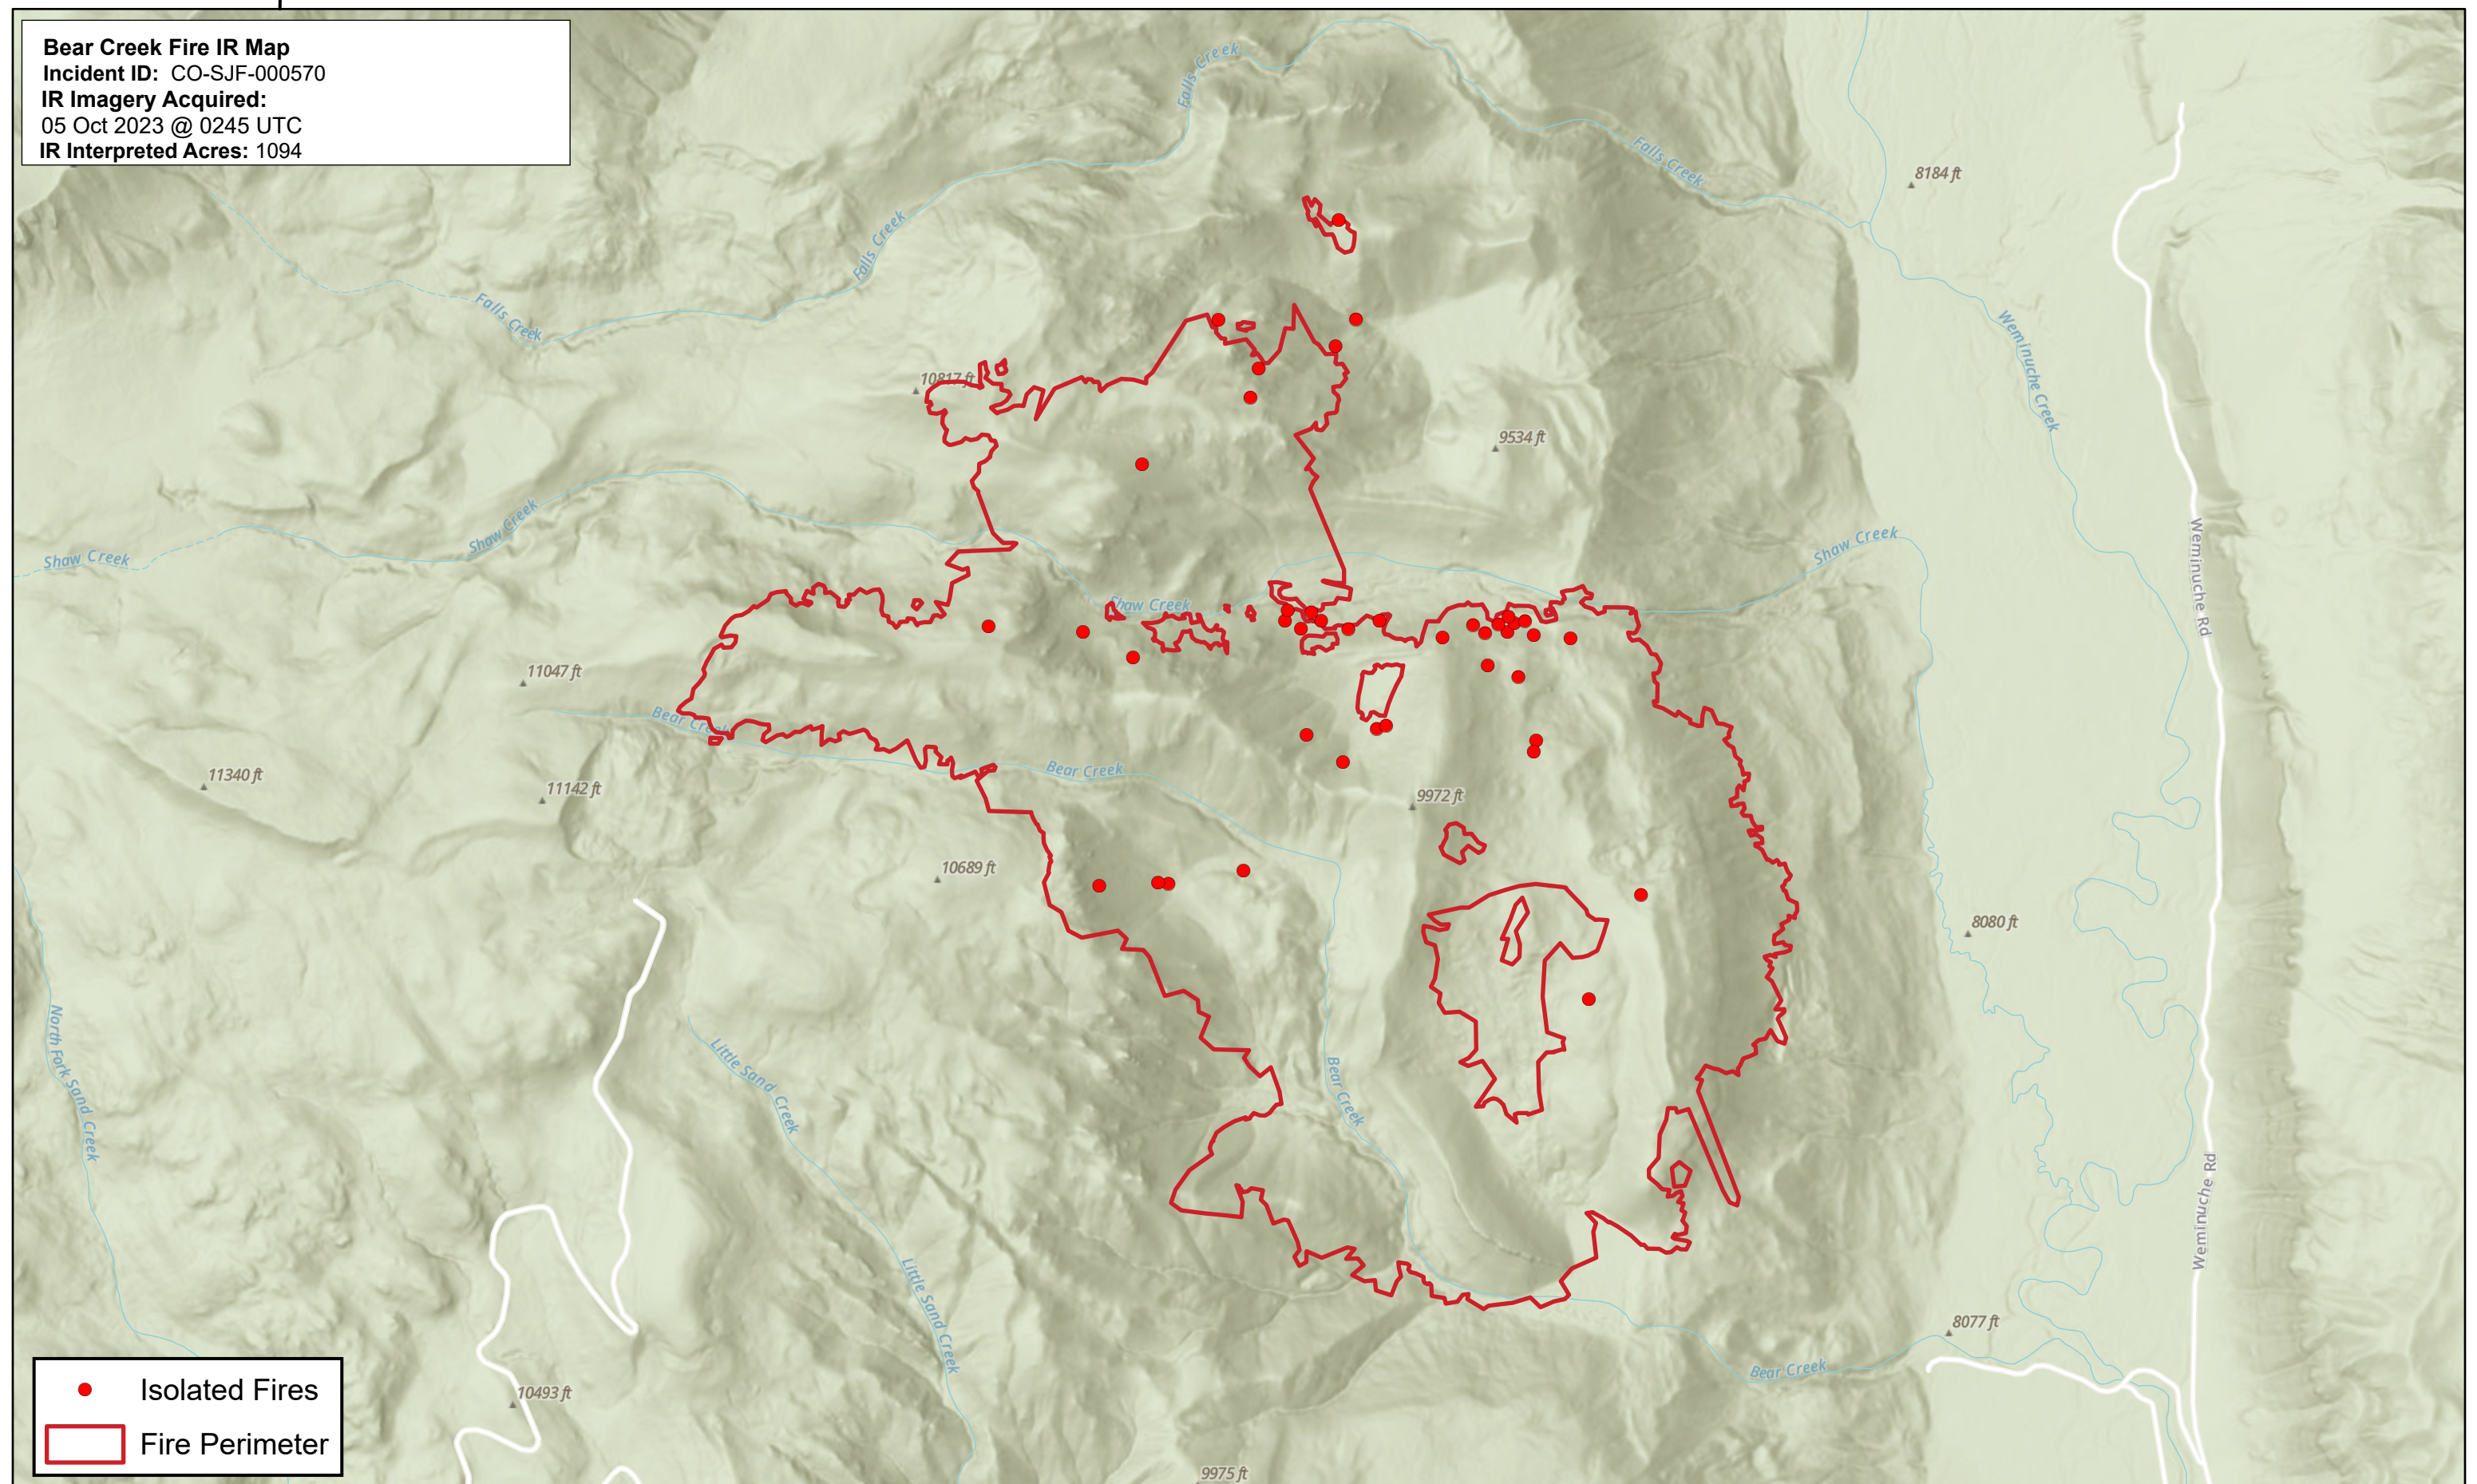

107°20'0"W

**Bear Creek Fire IR Map**  
Incident ID: CO-SJF-000570  
IR Imagery Acquired:  
05 Oct 2023 @ 0245 UTC  
IR Interpreted Acres: 1094

● Isolated Fires  
▭ Fire Perimeter

107°20'0"W