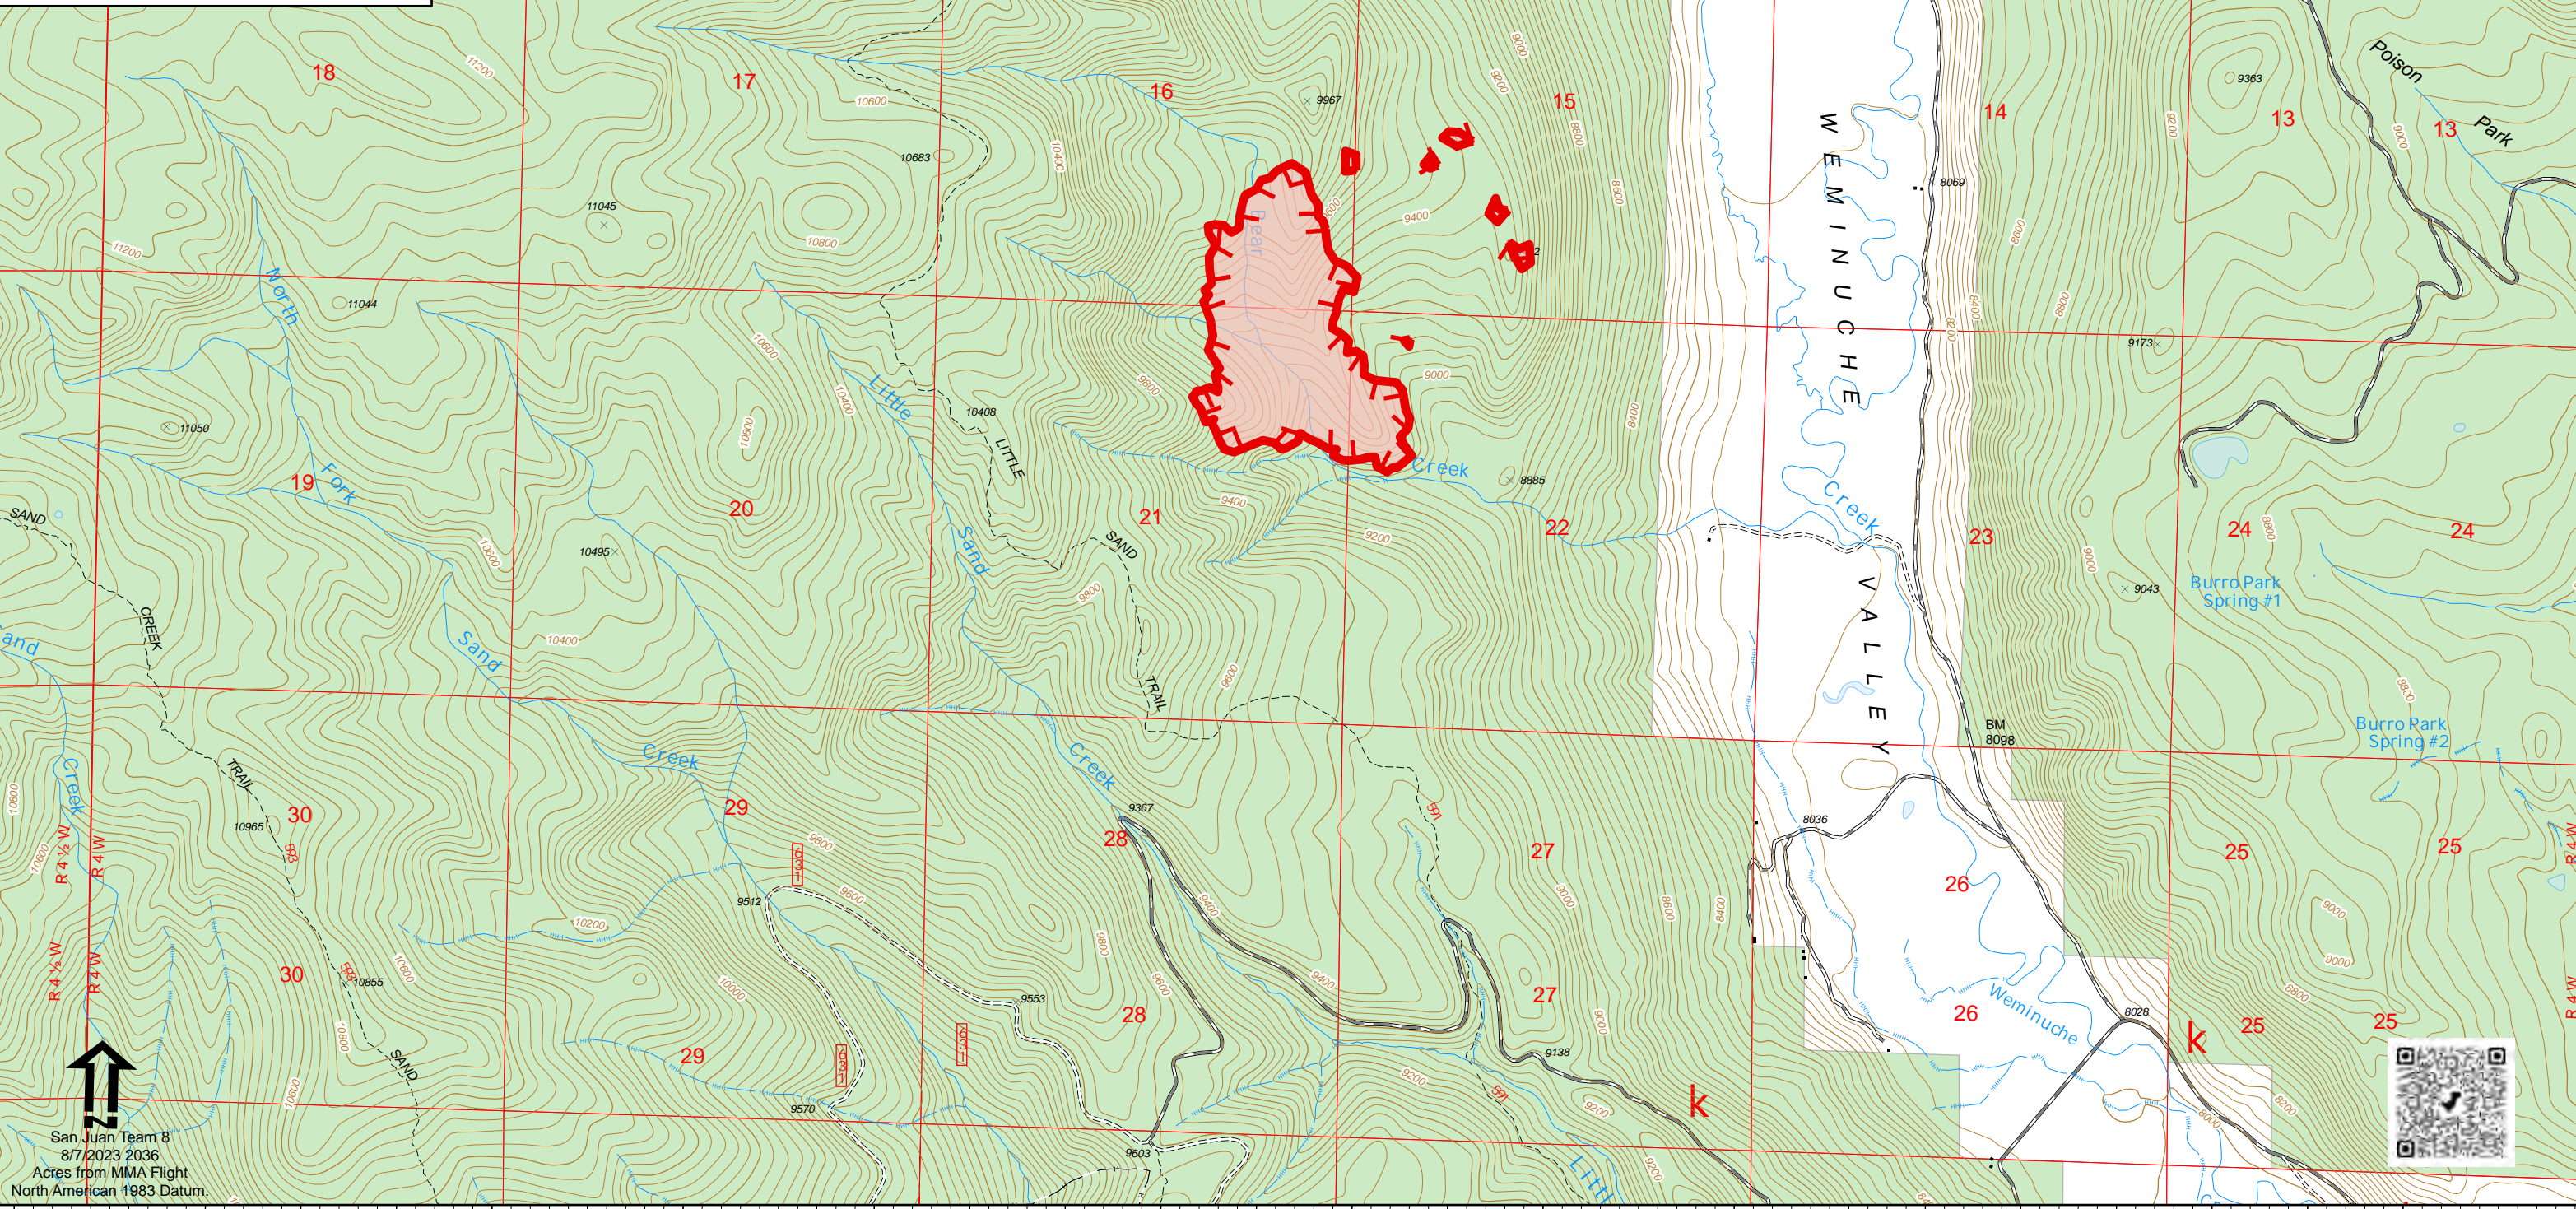

107° 21.01'W 107° 20.5'W 107° 20'W 107° 19.5'W 107° 19'W 107° 18.5'W 107° 18'W 107° 17.5'W 107° 17'W 107° 16.5'W 107° 16'W 107° 15.5'W 107° 15'W 107° 14.5'W

Operations-Division W

Bear Creek

CO-SJF-000570

8/8/2023

143 acres at 8/7/2023 1846hrs

- Wildfire Daily Fire Perimeter
- Uncontained
- Trailhead
- Road - Light Duty - Dirt
- Road - Light Duty - Gravel
- Road - Unimproved
- Trail
- US Forest Service (USFS)
- Private

San Juan Team 8
8/7/2023 2036
Acres from MMA Flight
North American 1983 Datum.

107° 21.01'W 107° 20.5'W 107° 20'W 107° 19.5'W 107° 19'W 107° 18.5'W 107° 18'W 107° 17.5'W 107° 17'W 107° 16.5'W 107° 16'W 107° 15.5'W 107° 15'W 107° 14.5'W

37° 32.5'N 37° 32'N 37° 31.49'N 37° 31'N 37° 30.5'N 37° 30'N 37° 29.5'N