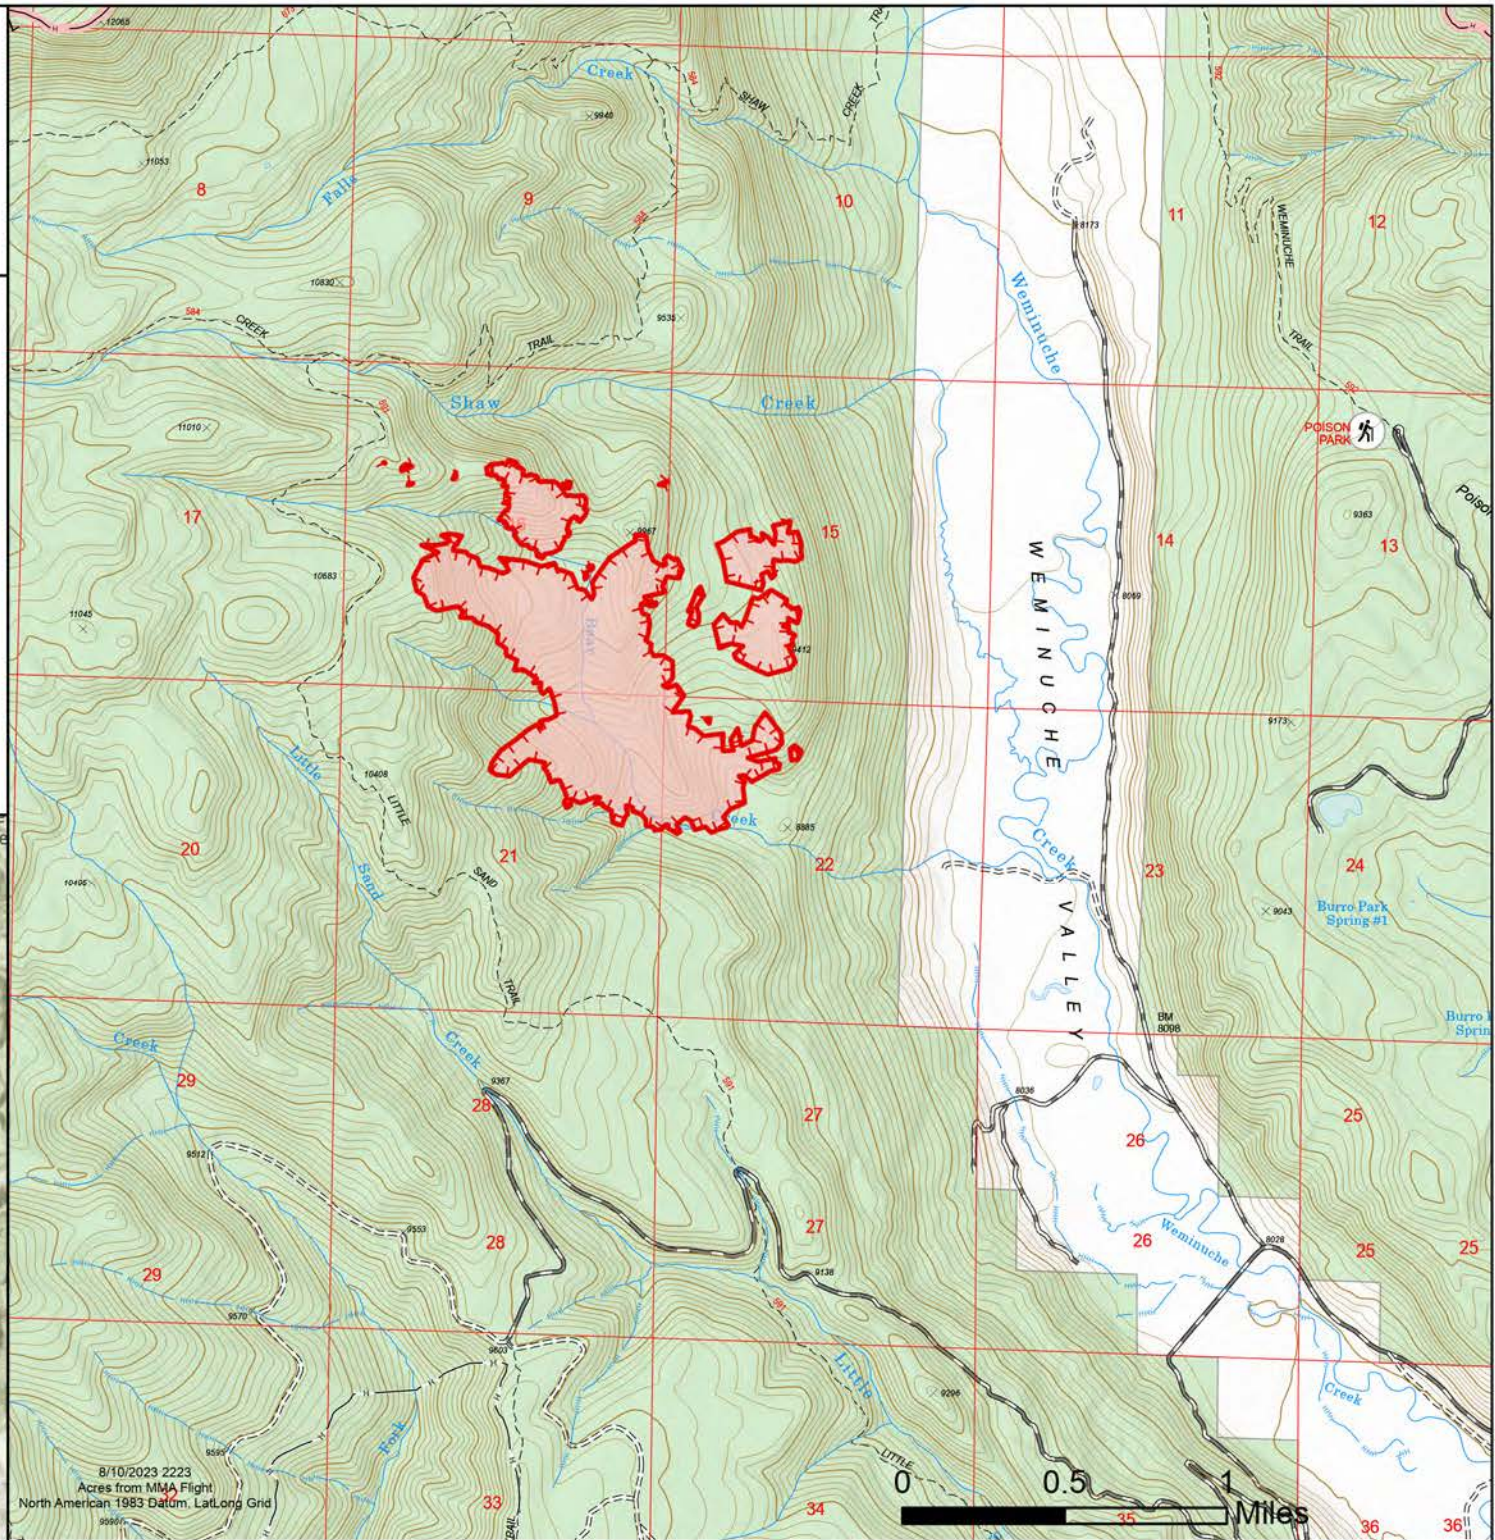

# Public Information

**Bear Creek**  
**CO-SJF-000570**  
**8/11/2023**

375 acres at 8/10/2023 1802hrs

-  Wildfire Daily Fire Perimeter
-  Uncontained
-  Trailhead
-  Road - Light Duty - Dirt
-  Road - Light Duty - Gravel
-  Road - Unimproved
-  Trail
-  US Forest Service (USFS)
-  Private

8/10/2023 2223  
Acres from MMA Flight  
North American 1983 Datum, Lat, Long Grid