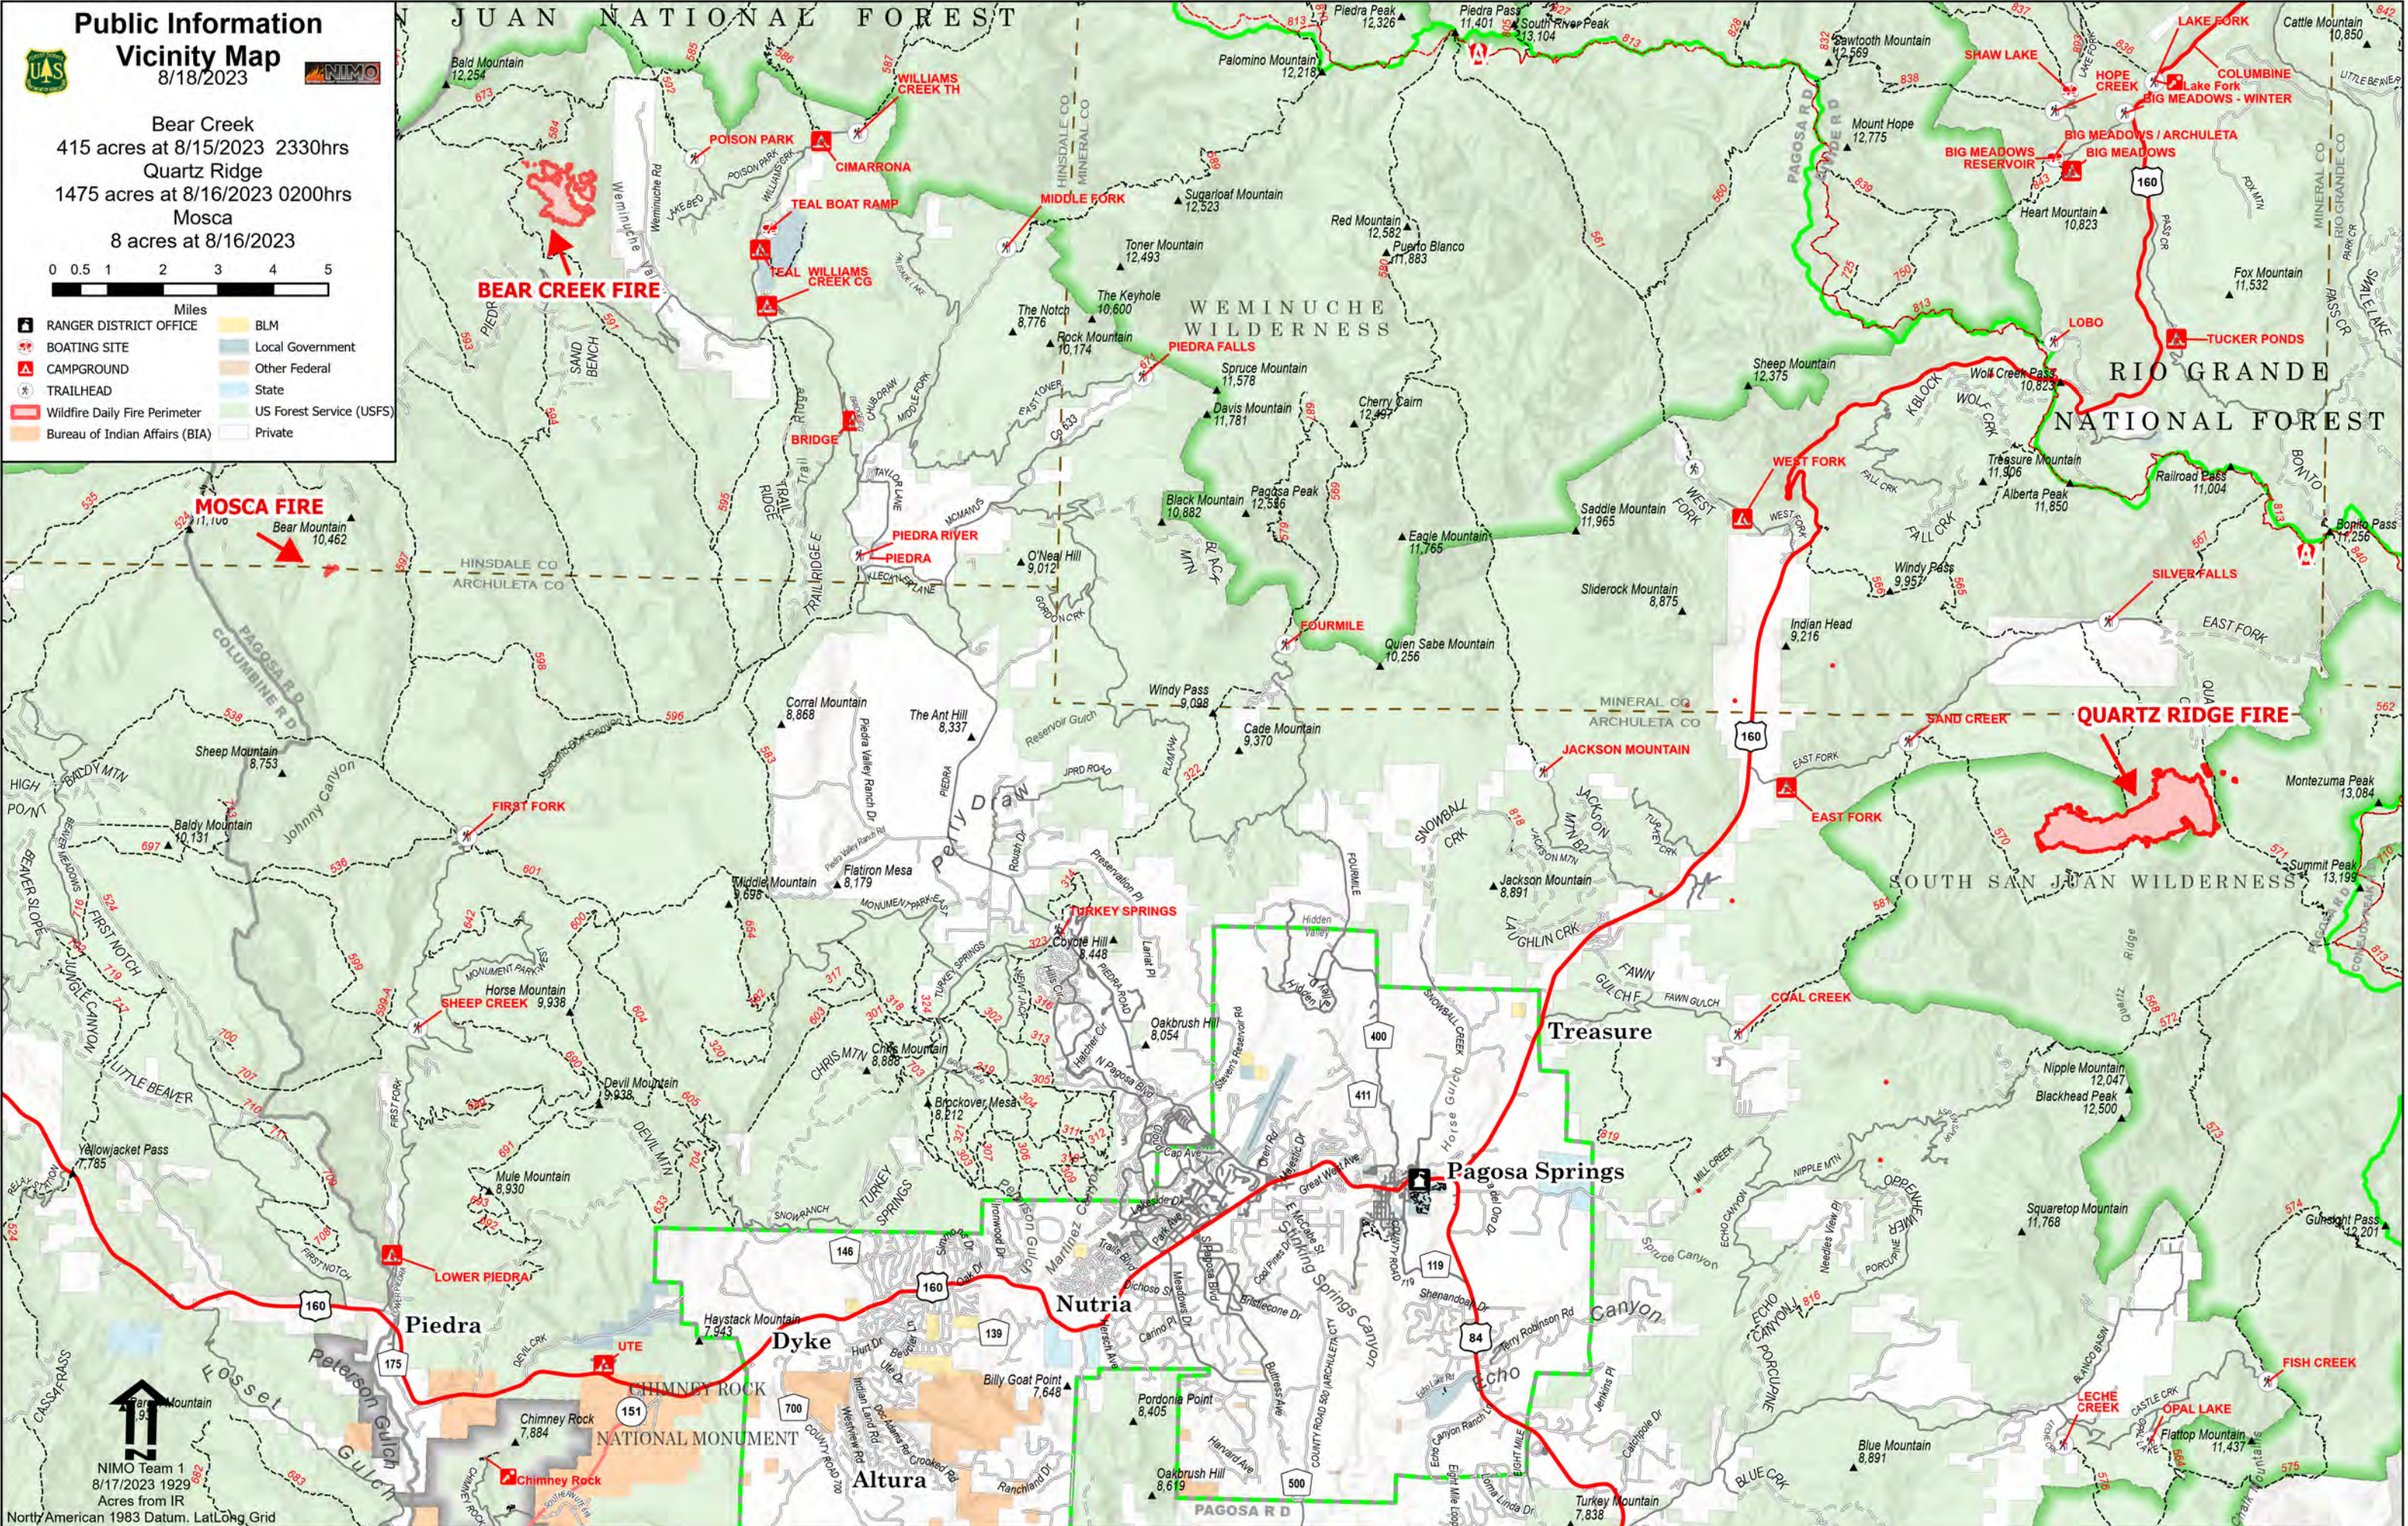

Public Information
Vicinity Map
 8/18/2023

Bear Creek
 415 acres at 8/15/2023 2330hrs
 Quartz Ridge
 1475 acres at 8/16/2023 0200hrs
 Mosca
 8 acres at 8/16/2023

NIMO Team 1
 8/17/2023 1929
 Acres from IR
 North American 1983 Datum, Lat/Long Grid