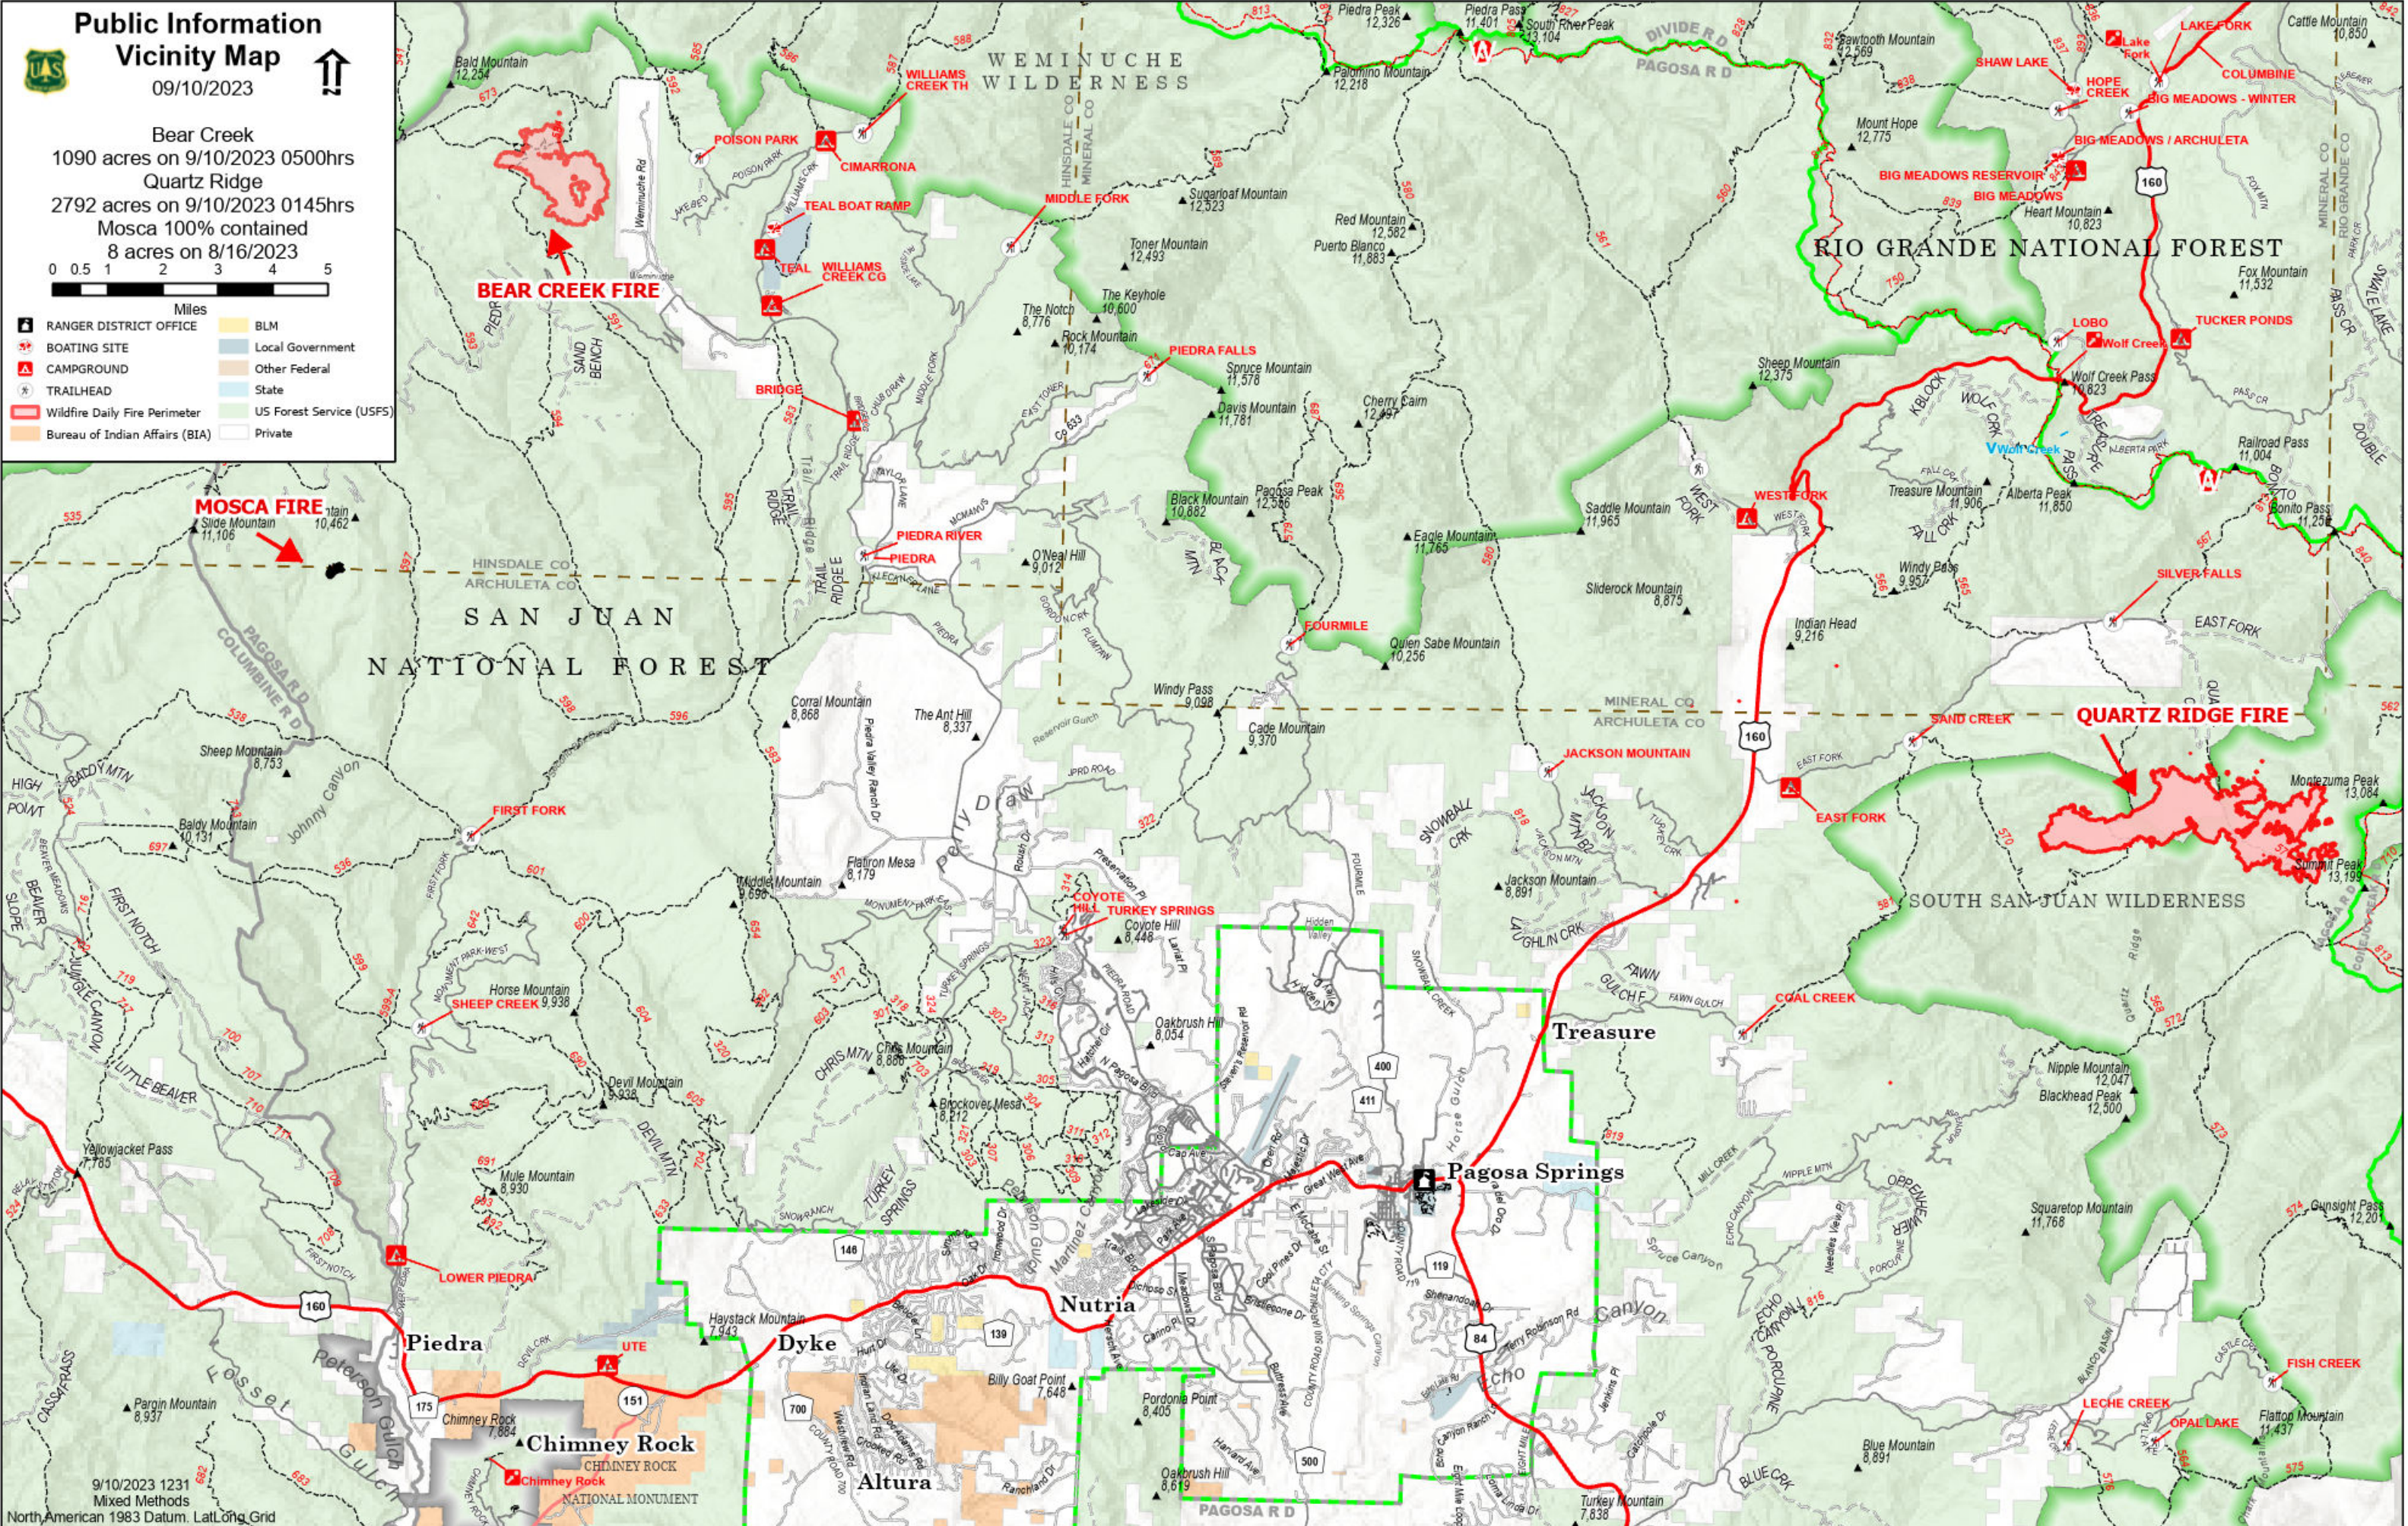

# Public Information Vicinity Map

09/10/2023

Bear Creek  
1090 acres on 9/10/2023 0500hrs  
Quartz Ridge  
2792 acres on 9/10/2023 0145hrs  
Mosca 100% contained  
8 acres on 8/16/2023

- RANGER DISTRICT OFFICE
- BOATING SITE
- CAMPGROUND
- TRAILHEAD
- Wildfire Daily Fire Perimeter
- Bureau of Indian Affairs (BIA)
- BLM
- Local Government
- Other Federal
- State
- US Forest Service (USFS)
- Private

9/10/2023 1231  
Mixed Methods  
North American 1983 Datum, Lat, Long Grid