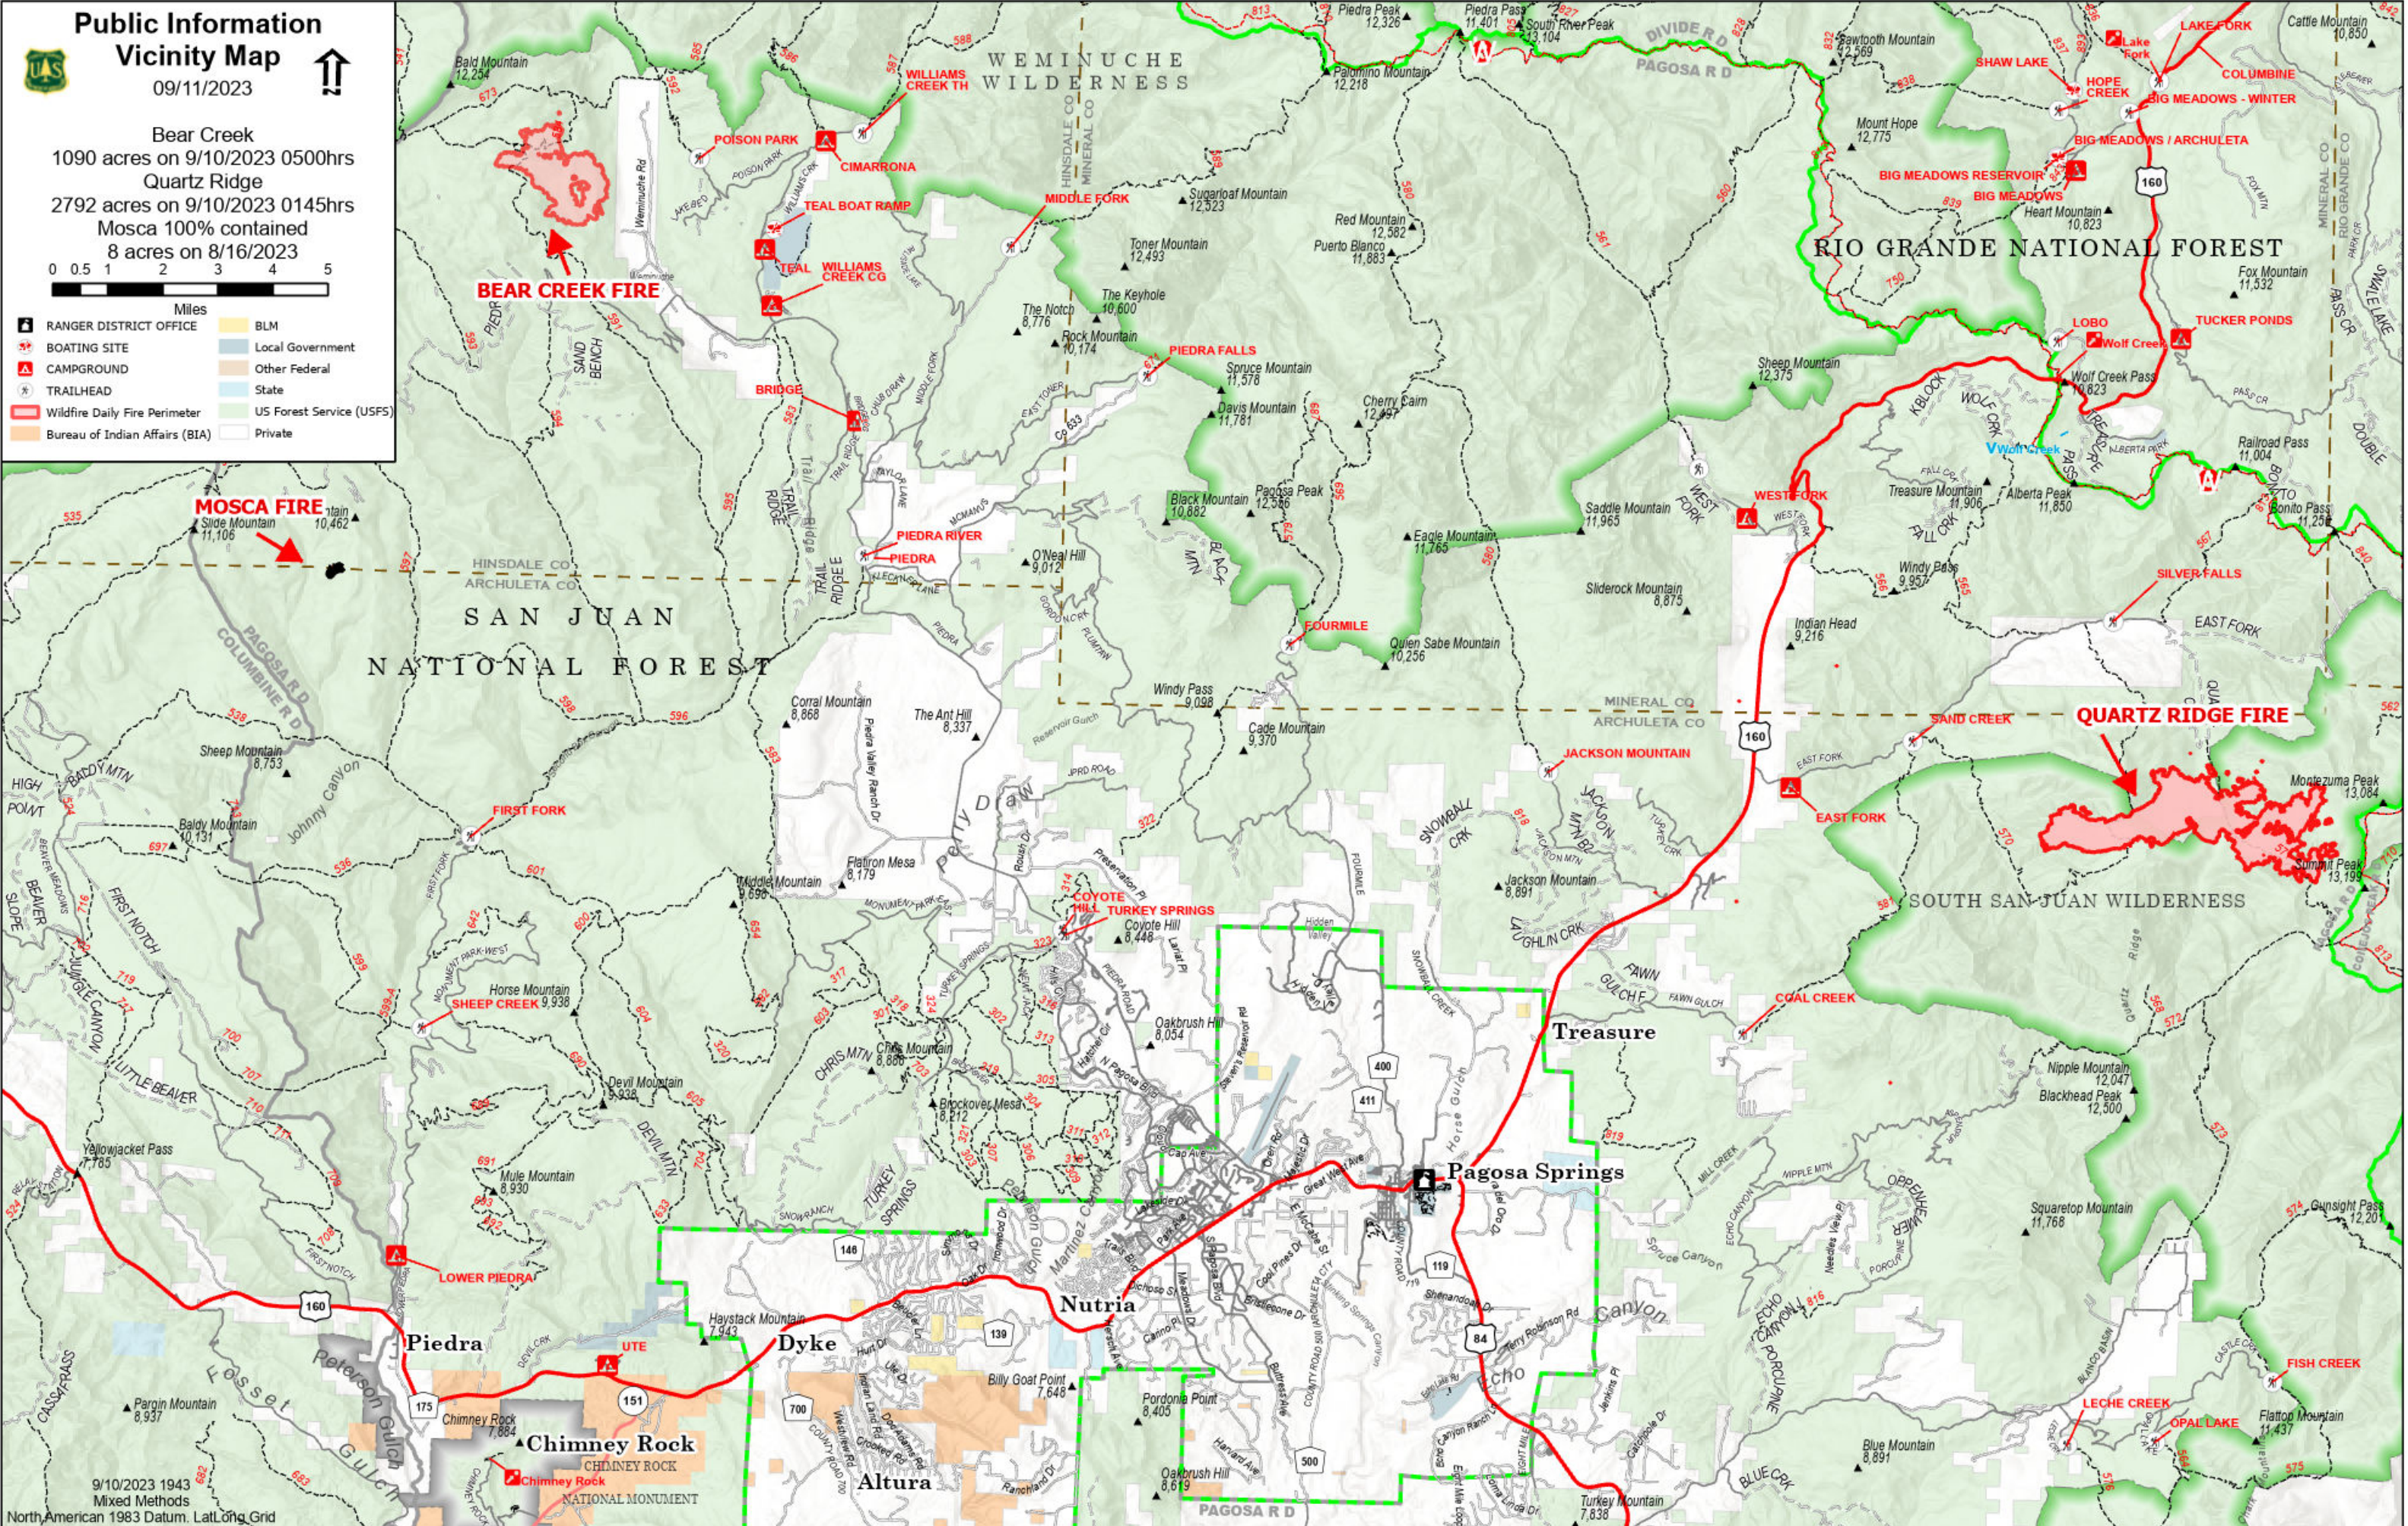

Public Information Vicinity Map

09/11/2023

Bear Creek
1090 acres on 9/10/2023 0500hrs
Quartz Ridge
2792 acres on 9/10/2023 0145hrs
Mosca 100% contained
8 acres on 8/16/2023

- RANGER DISTRICT OFFICE
- BOATING SITE
- CAMPGROUND
- TRAILHEAD
- Wildfire Daily Fire Perimeter
- Bureau of Indian Affairs (BIA)
- BLM
- Local Government
- Other Federal
- State
- US Forest Service (USFS)
- Private

9/10/2023 1943
Mixed Methods
North American 1983 Datum, Lat, Long Grid