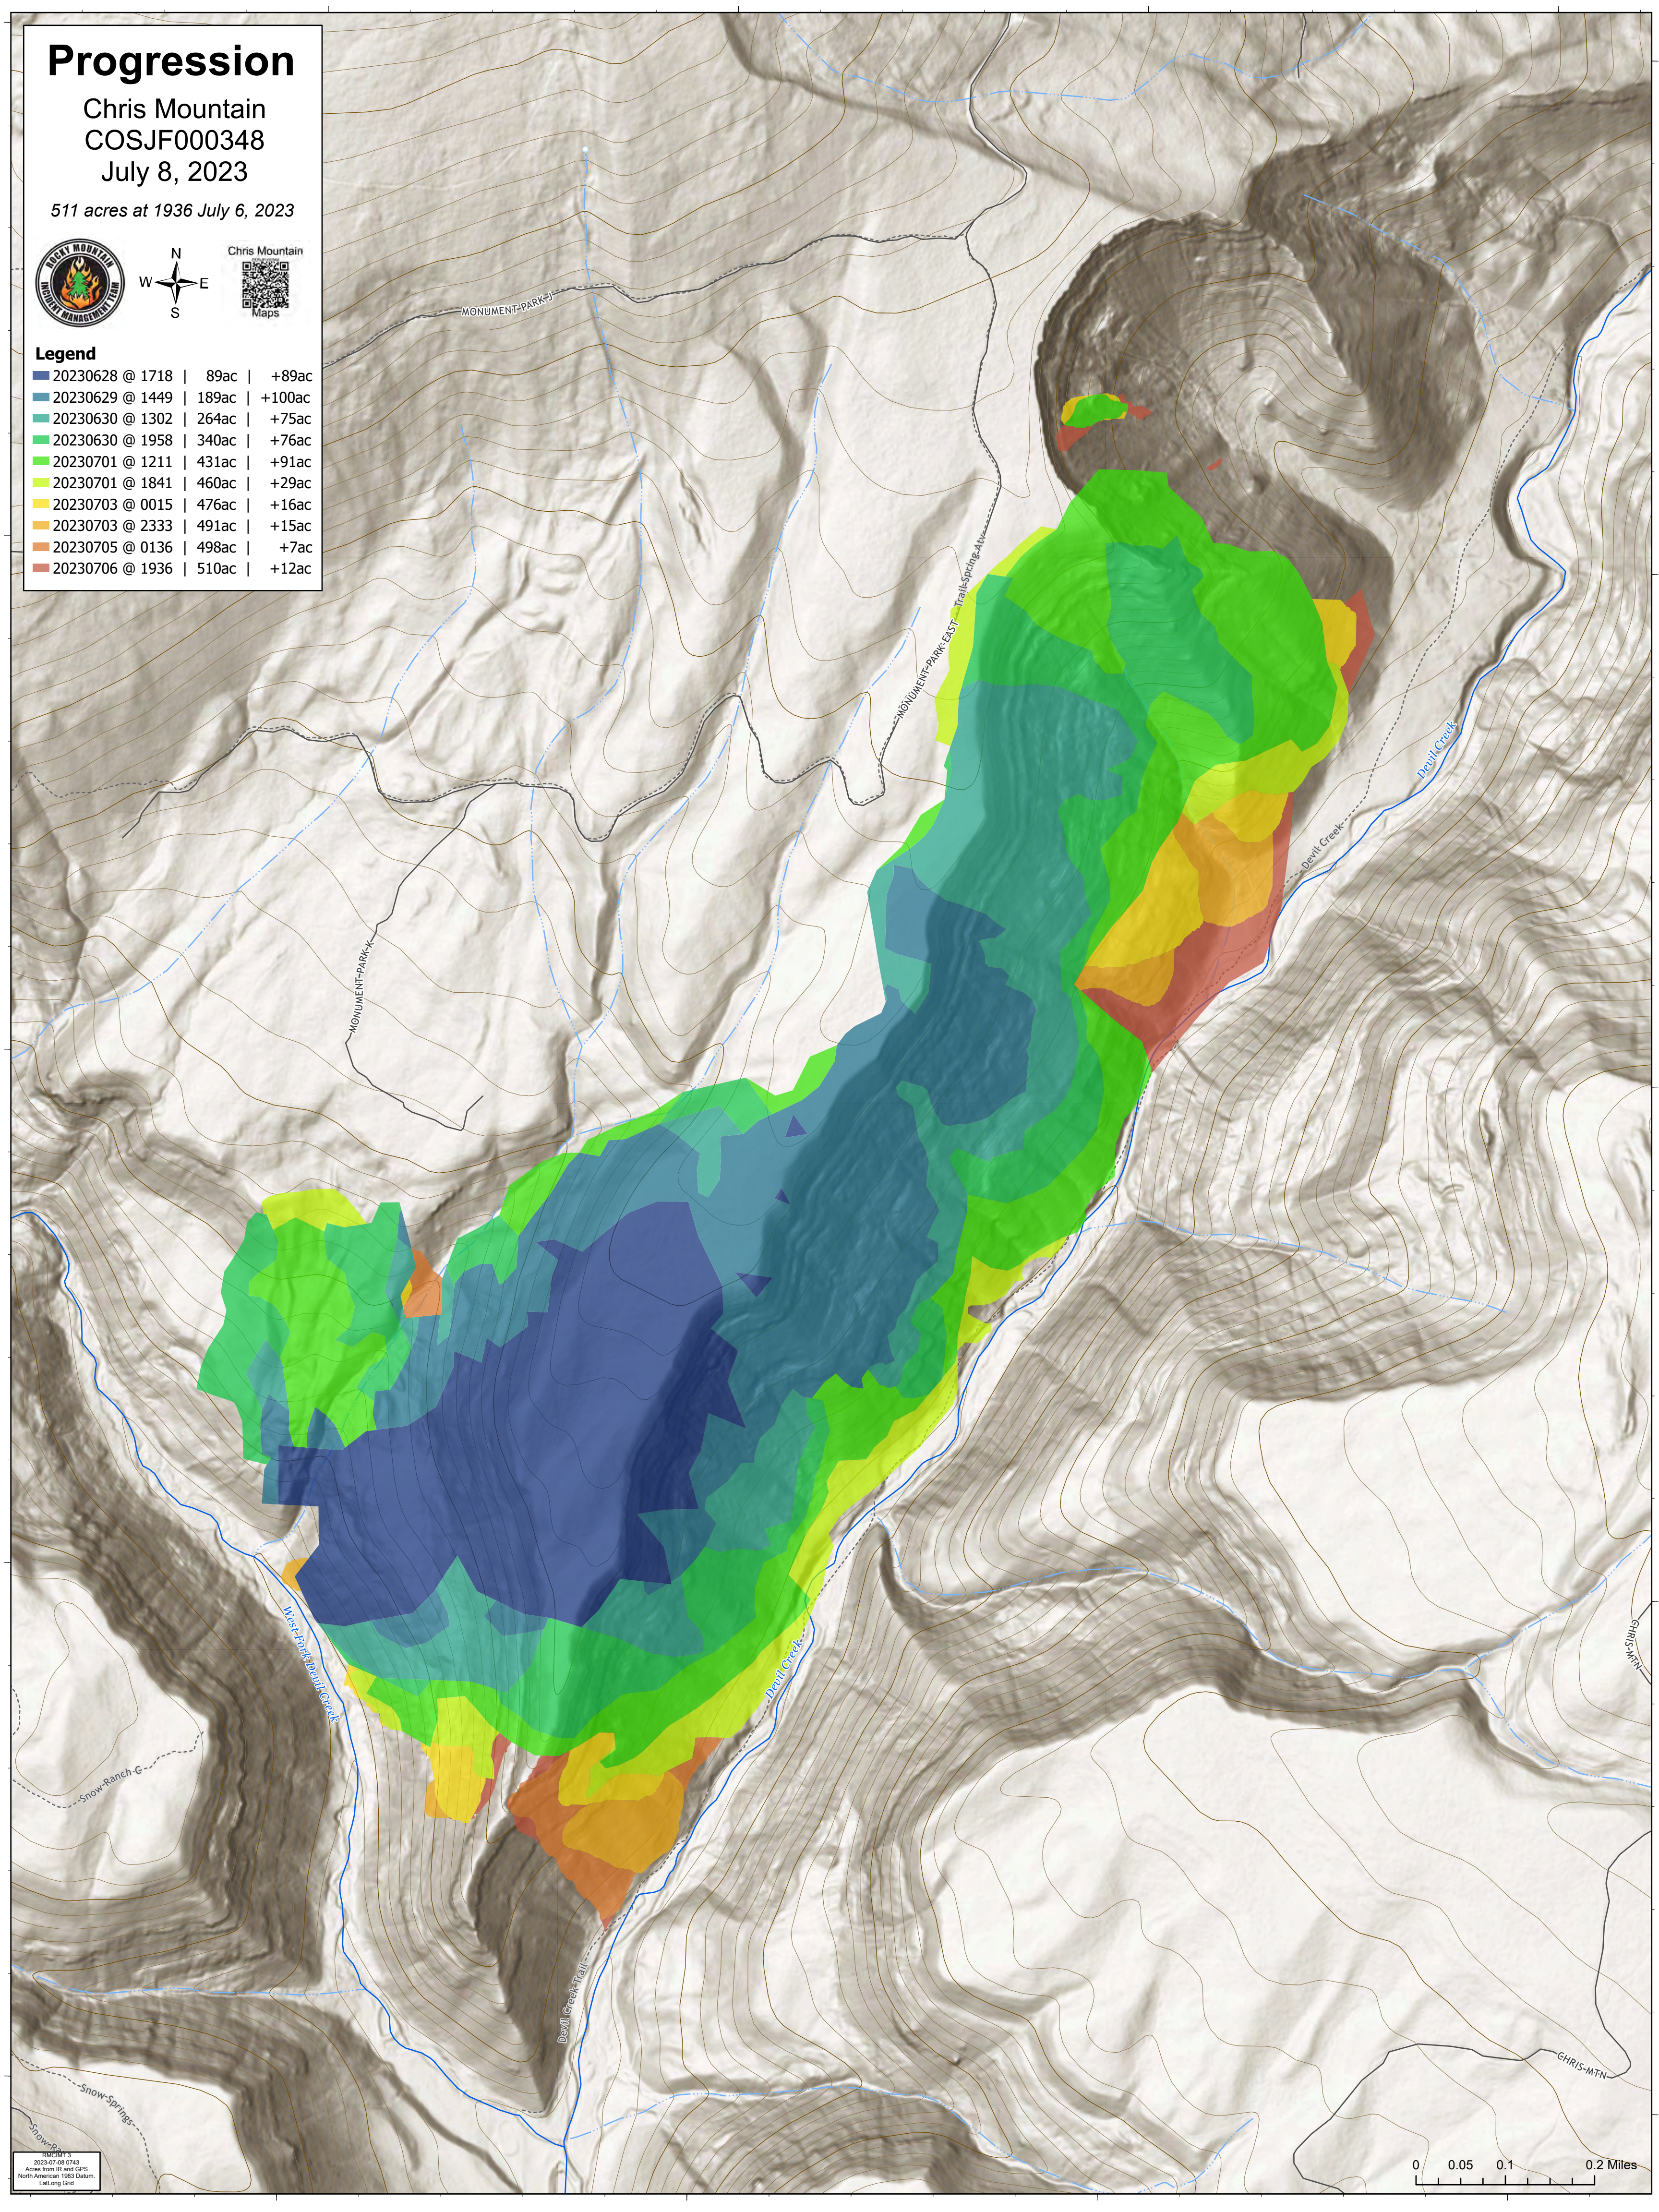

Progression

Chris Mountain
COSJF000348
July 8, 2023

511 acres at 1936 July 6, 2023

Legend

20230628 @ 1718	89ac	+89ac
20230629 @ 1449	189ac	+100ac
20230630 @ 1302	264ac	+75ac
20230630 @ 1958	340ac	+76ac
20230701 @ 1211	431ac	+91ac
20230701 @ 1841	460ac	+29ac
20230703 @ 0015	476ac	+16ac
20230703 @ 2333	491ac	+15ac
20230705 @ 0136	498ac	+7ac
20230706 @ 1936	510ac	+12ac

0 0.05 0.1 0.2 Miles