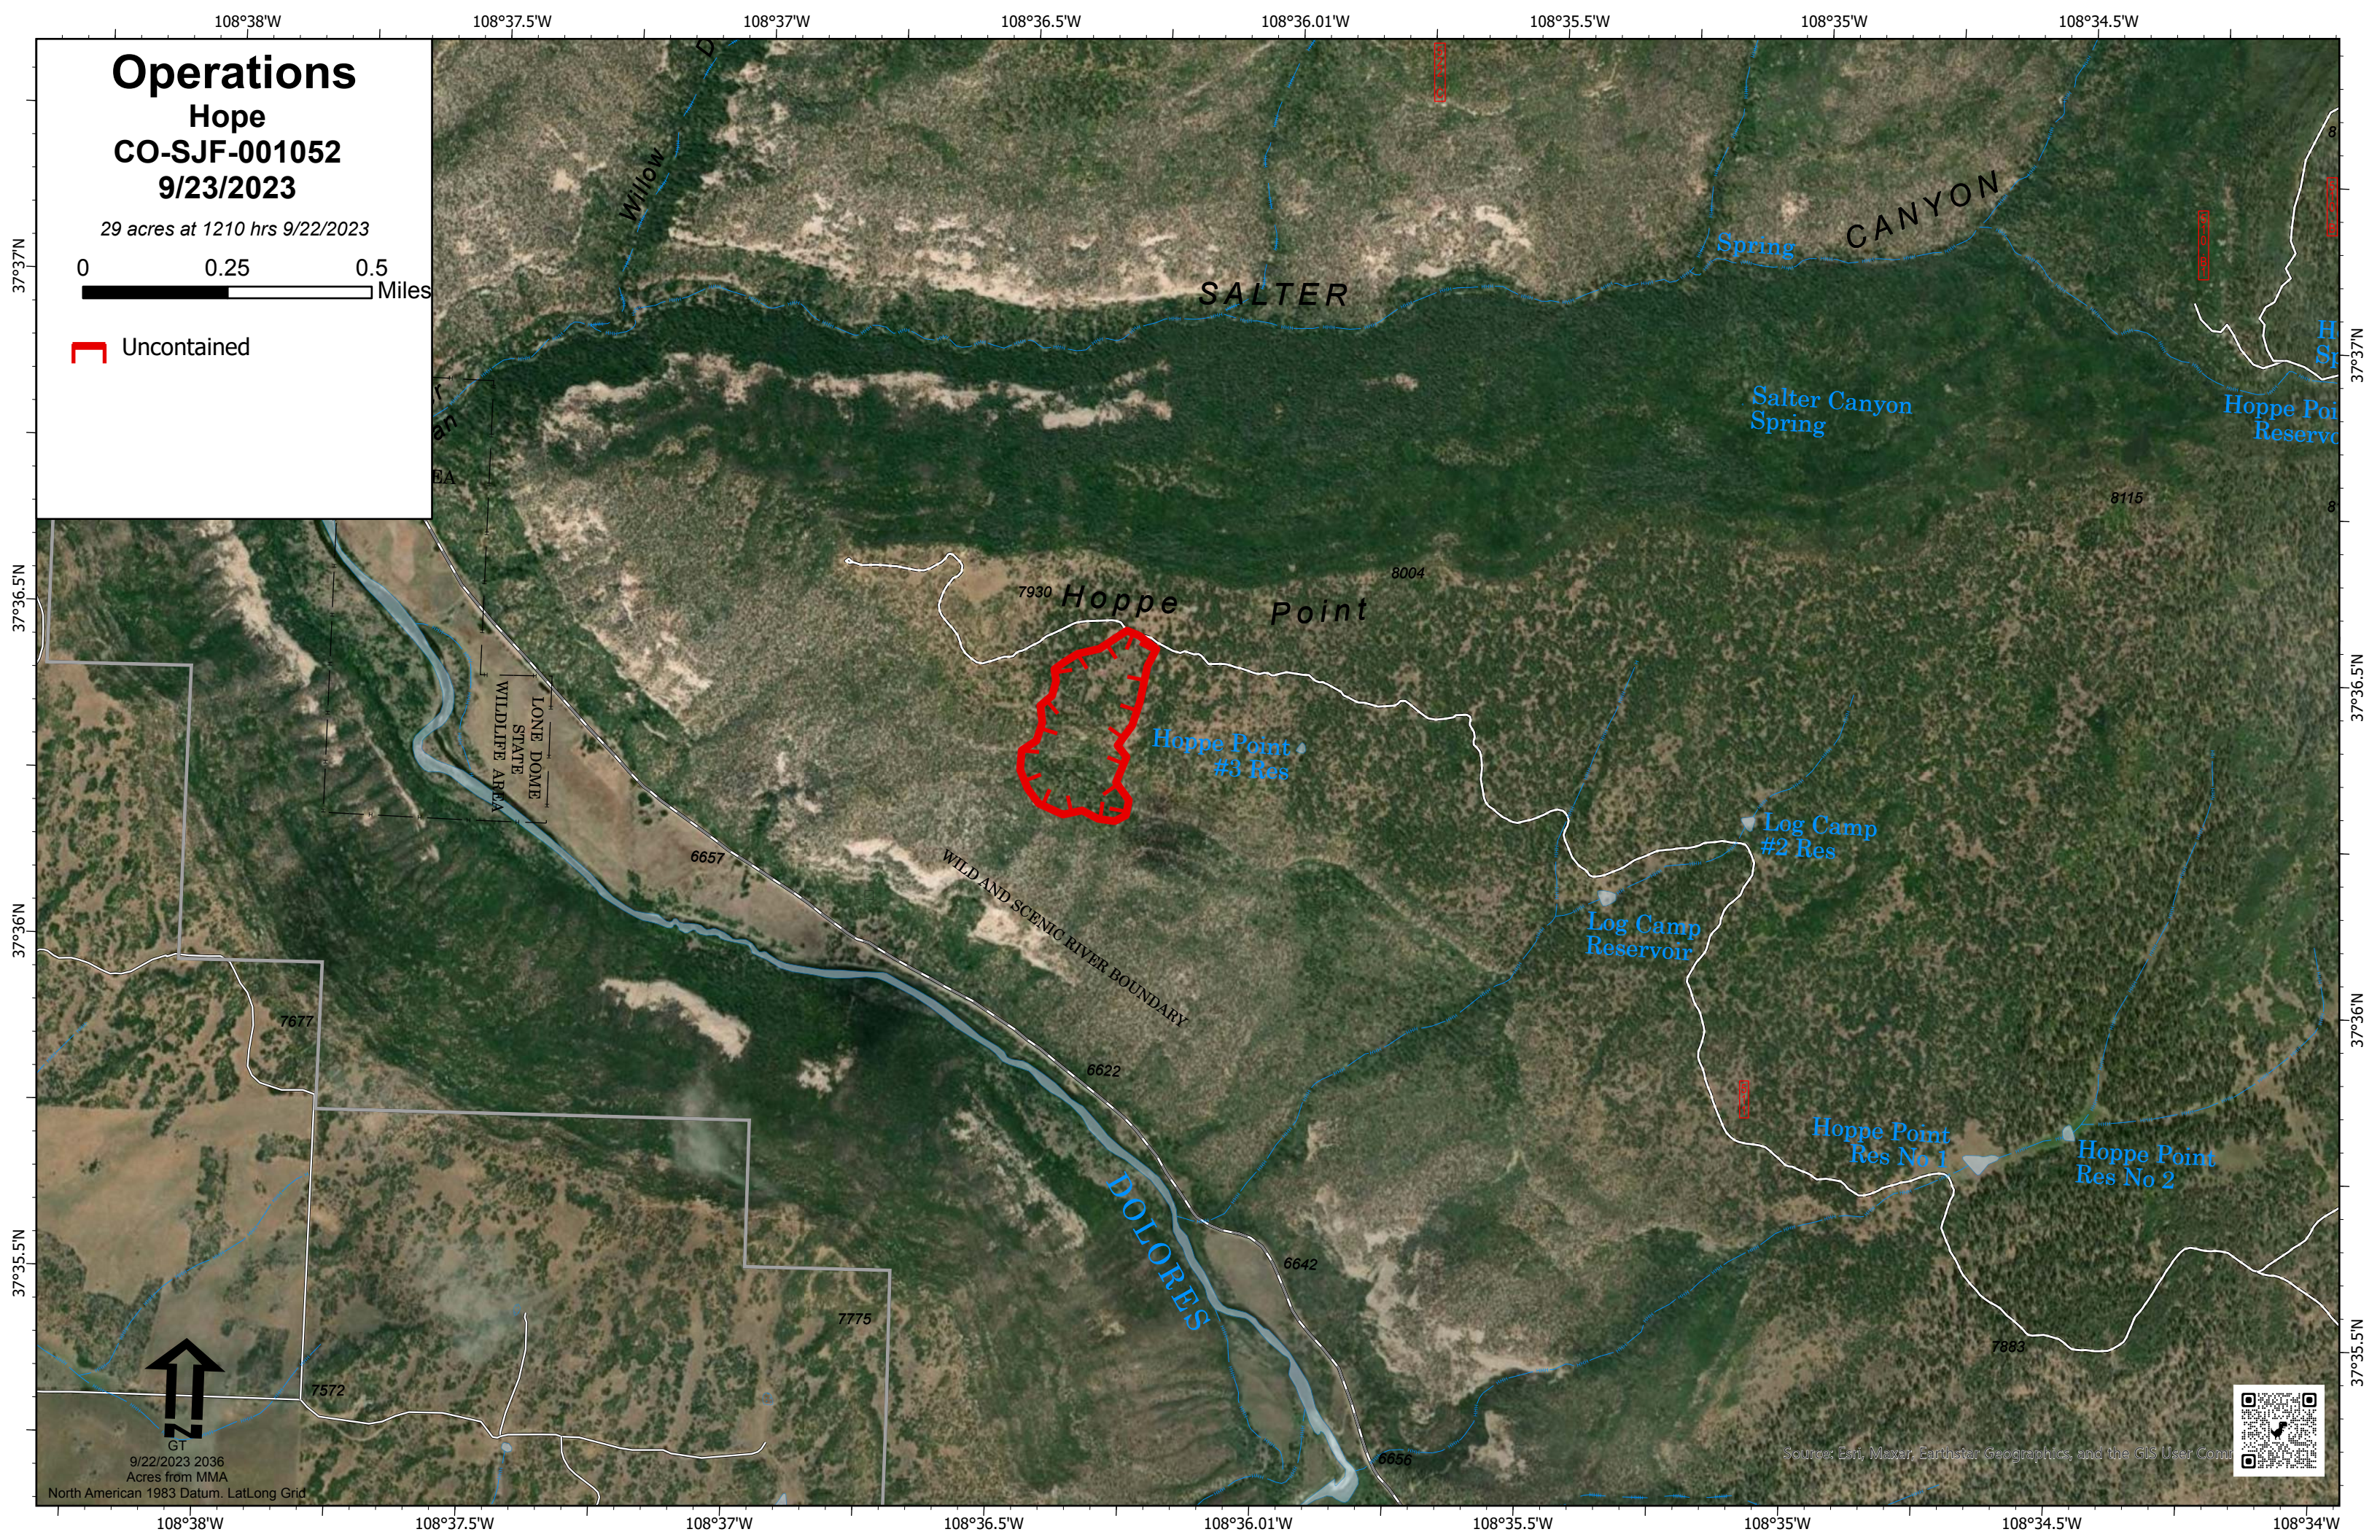

Operations

Hope
CO-SJF-001052
9/23/2023

29 acres at 1210 hrs 9/22/2023

Uncontained

LONE DOME
STATE
WILDLIFE AREA

WILD AND SCENIC RIVER BOUNDARY

GT
9/22/2023 2036
Acres from MMA
North American 1983 Datum, LatLong Grid

Source: Esri, Maxar, Earthstar Geographics, and the GIS User Community