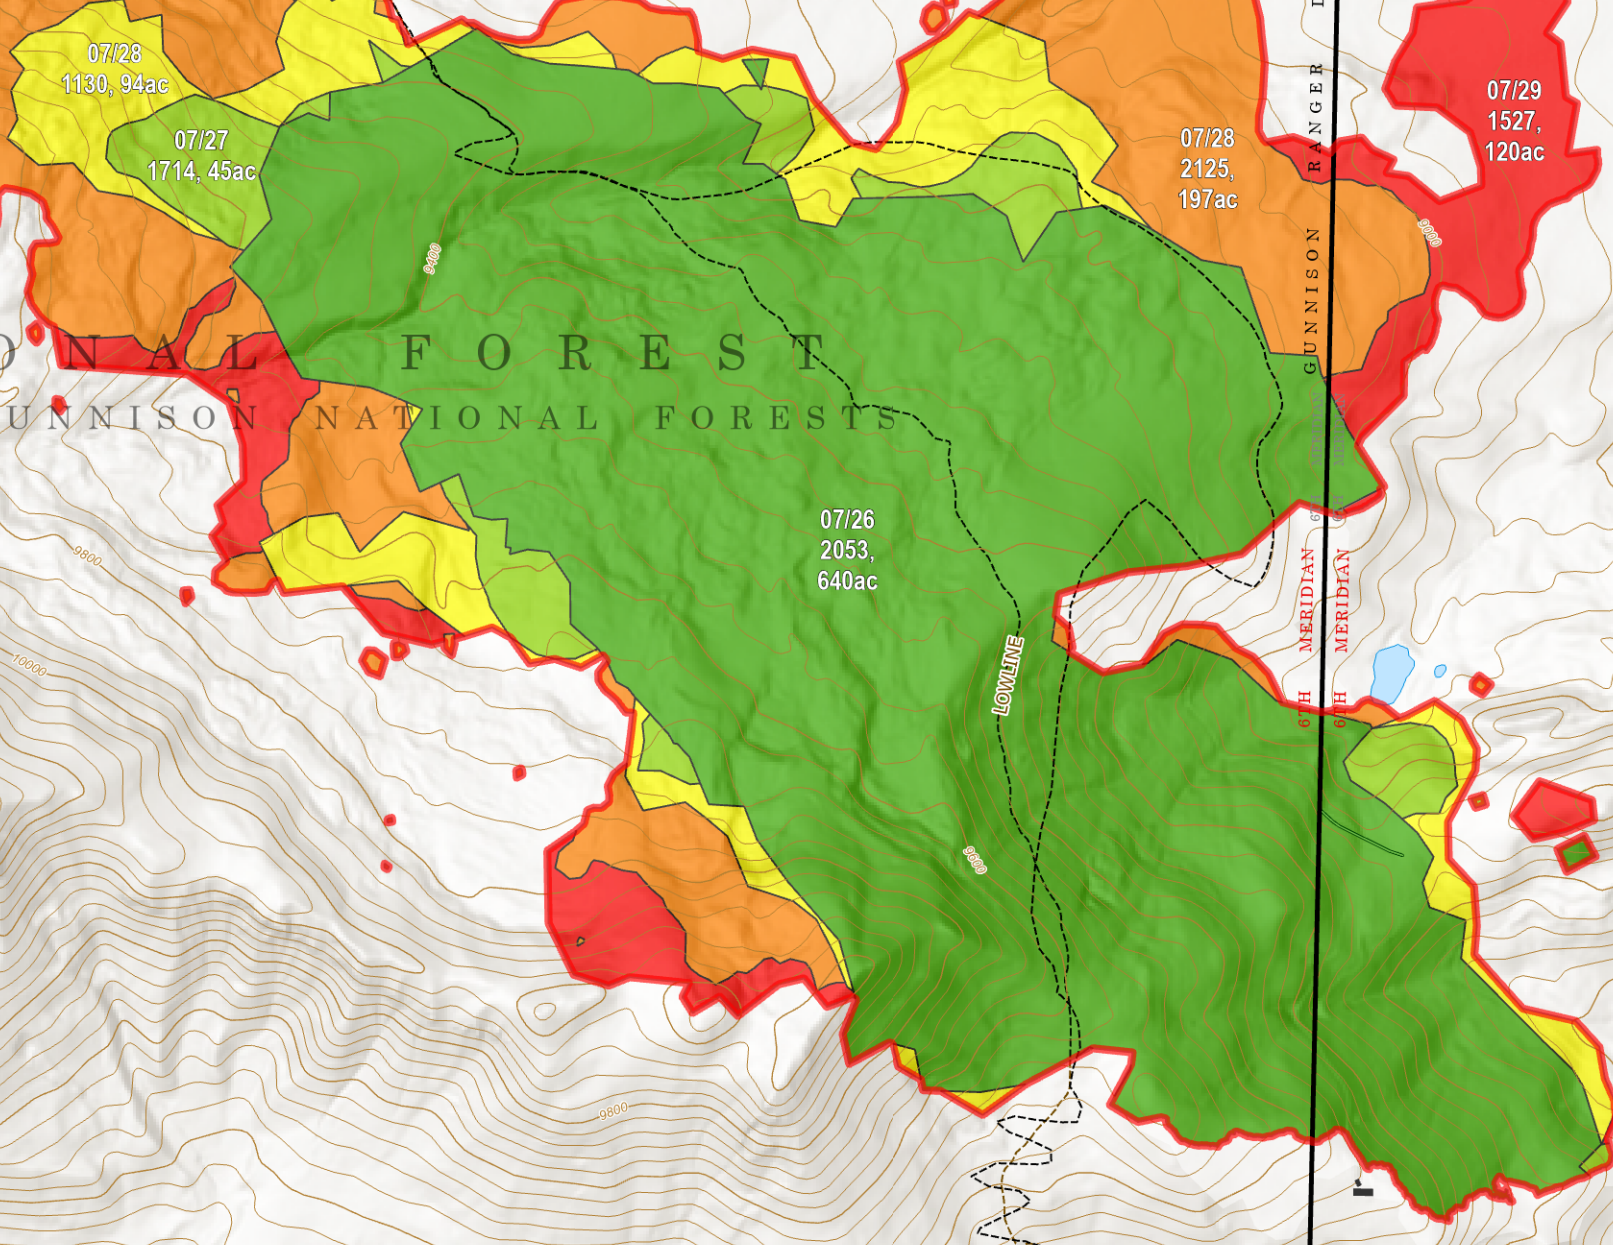

Progression

Lowline
COGMF000176
7/30/2023

1,096 acres at 7/29/2023 @ 1527

0 0.25 0.5 Miles

- █ Current Wildfire Daily Fire Perimeter
- Perimeter Revisions**
- ▨ Perimeter Date-Time: Jul 26 - 2053, Revised: 7/27, Revised Acres: 27ac
- ▨ Perimeter Date-Time: Jul 26 - 2053, Revised: 7/29, Revised Acres: 16ac
- ▨ Perimeter Date-Time: Jul 27 - 1714, Revised: 7/29, Revised Acres: 3ac

GUNNISON NATIONAL FOREST
GRAND MESA, UNCOMPAHGRE AND GUNNISON NATIONAL FORESTS

WEST ELK WILDERNESS AREA

07/28
1130, 94ac

07/27
1714, 45ac

07/26
2053, 640ac

07/28
2125, 197ac

07/29
1527, 120ac

Progression Date-Time	Daily Growth (acres)	Total Acres
7/26/2023 20:53	640	640
7/27/2023 17:14	45	685
7/28/2023 11:30	94	779
7/28/2023 21:25	197	976
7/29/2023 15:27	120	1096

bpz
7/30/2023 1035
Acres from IR & MMA
North American 1983 Datum, LatLong
Grid