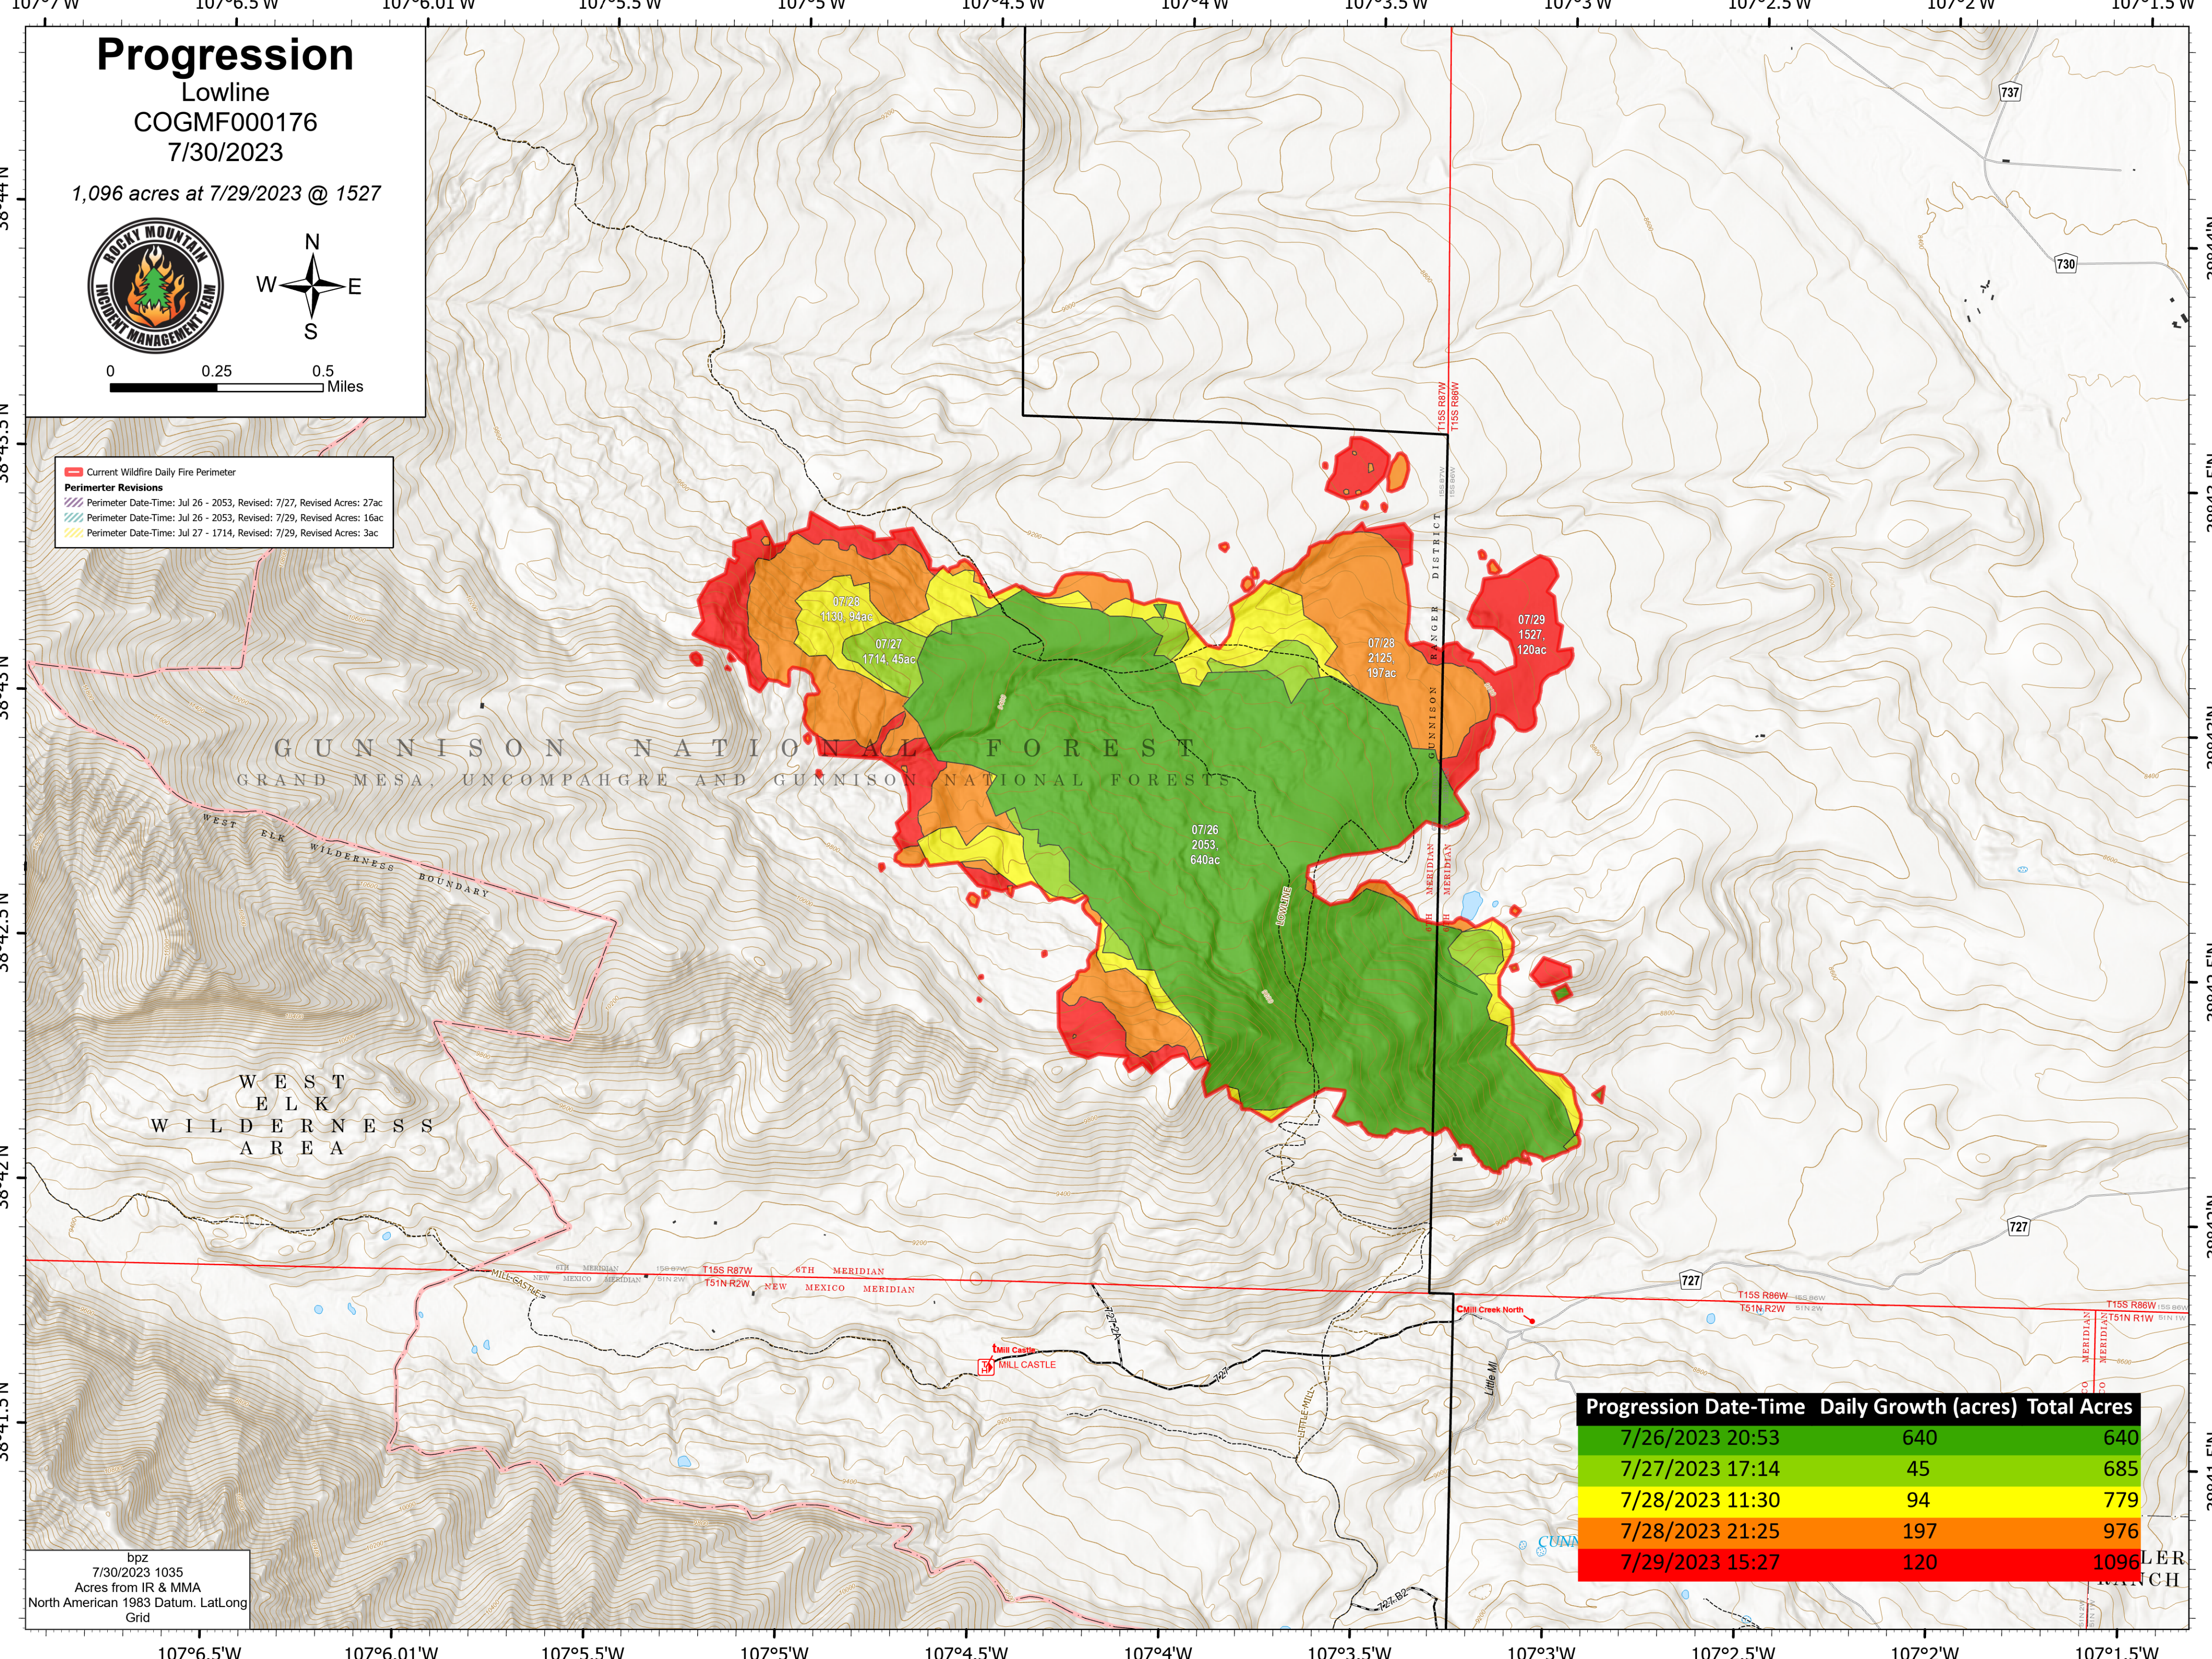

# Progression

Lowline  
COGMF000176  
7/30/2023

1,096 acres at 7/29/2023 @ 1527

0 0.25 0.5 Miles

- Current Wildfire Daily Fire Perimeter
- Perimeter Revisions**
- Perimeter Date-Time: Jul 26 - 2053, Revised: 7/27, Revised Acres: 27ac
- Perimeter Date-Time: Jul 26 - 2053, Revised: 7/29, Revised Acres: 16ac
- Perimeter Date-Time: Jul 27 - 1714, Revised: 7/29, Revised Acres: 3ac

07/28  
1130, 94ac

07/27  
1714, 45ac

07/26  
2053, 640ac

07/28  
2125, 197ac

07/29  
1527, 120ac

Progression Date-Time	Daily Growth (acres)	Total Acres
7/26/2023 20:53	640	640
7/27/2023 17:14	45	685
7/28/2023 11:30	94	779
7/28/2023 21:25	197	976
7/29/2023 15:27	120	1096

bpz  
7/30/2023 1035  
Acres from IR & MMA  
North American 1983 Datum, LatLong  
Grid