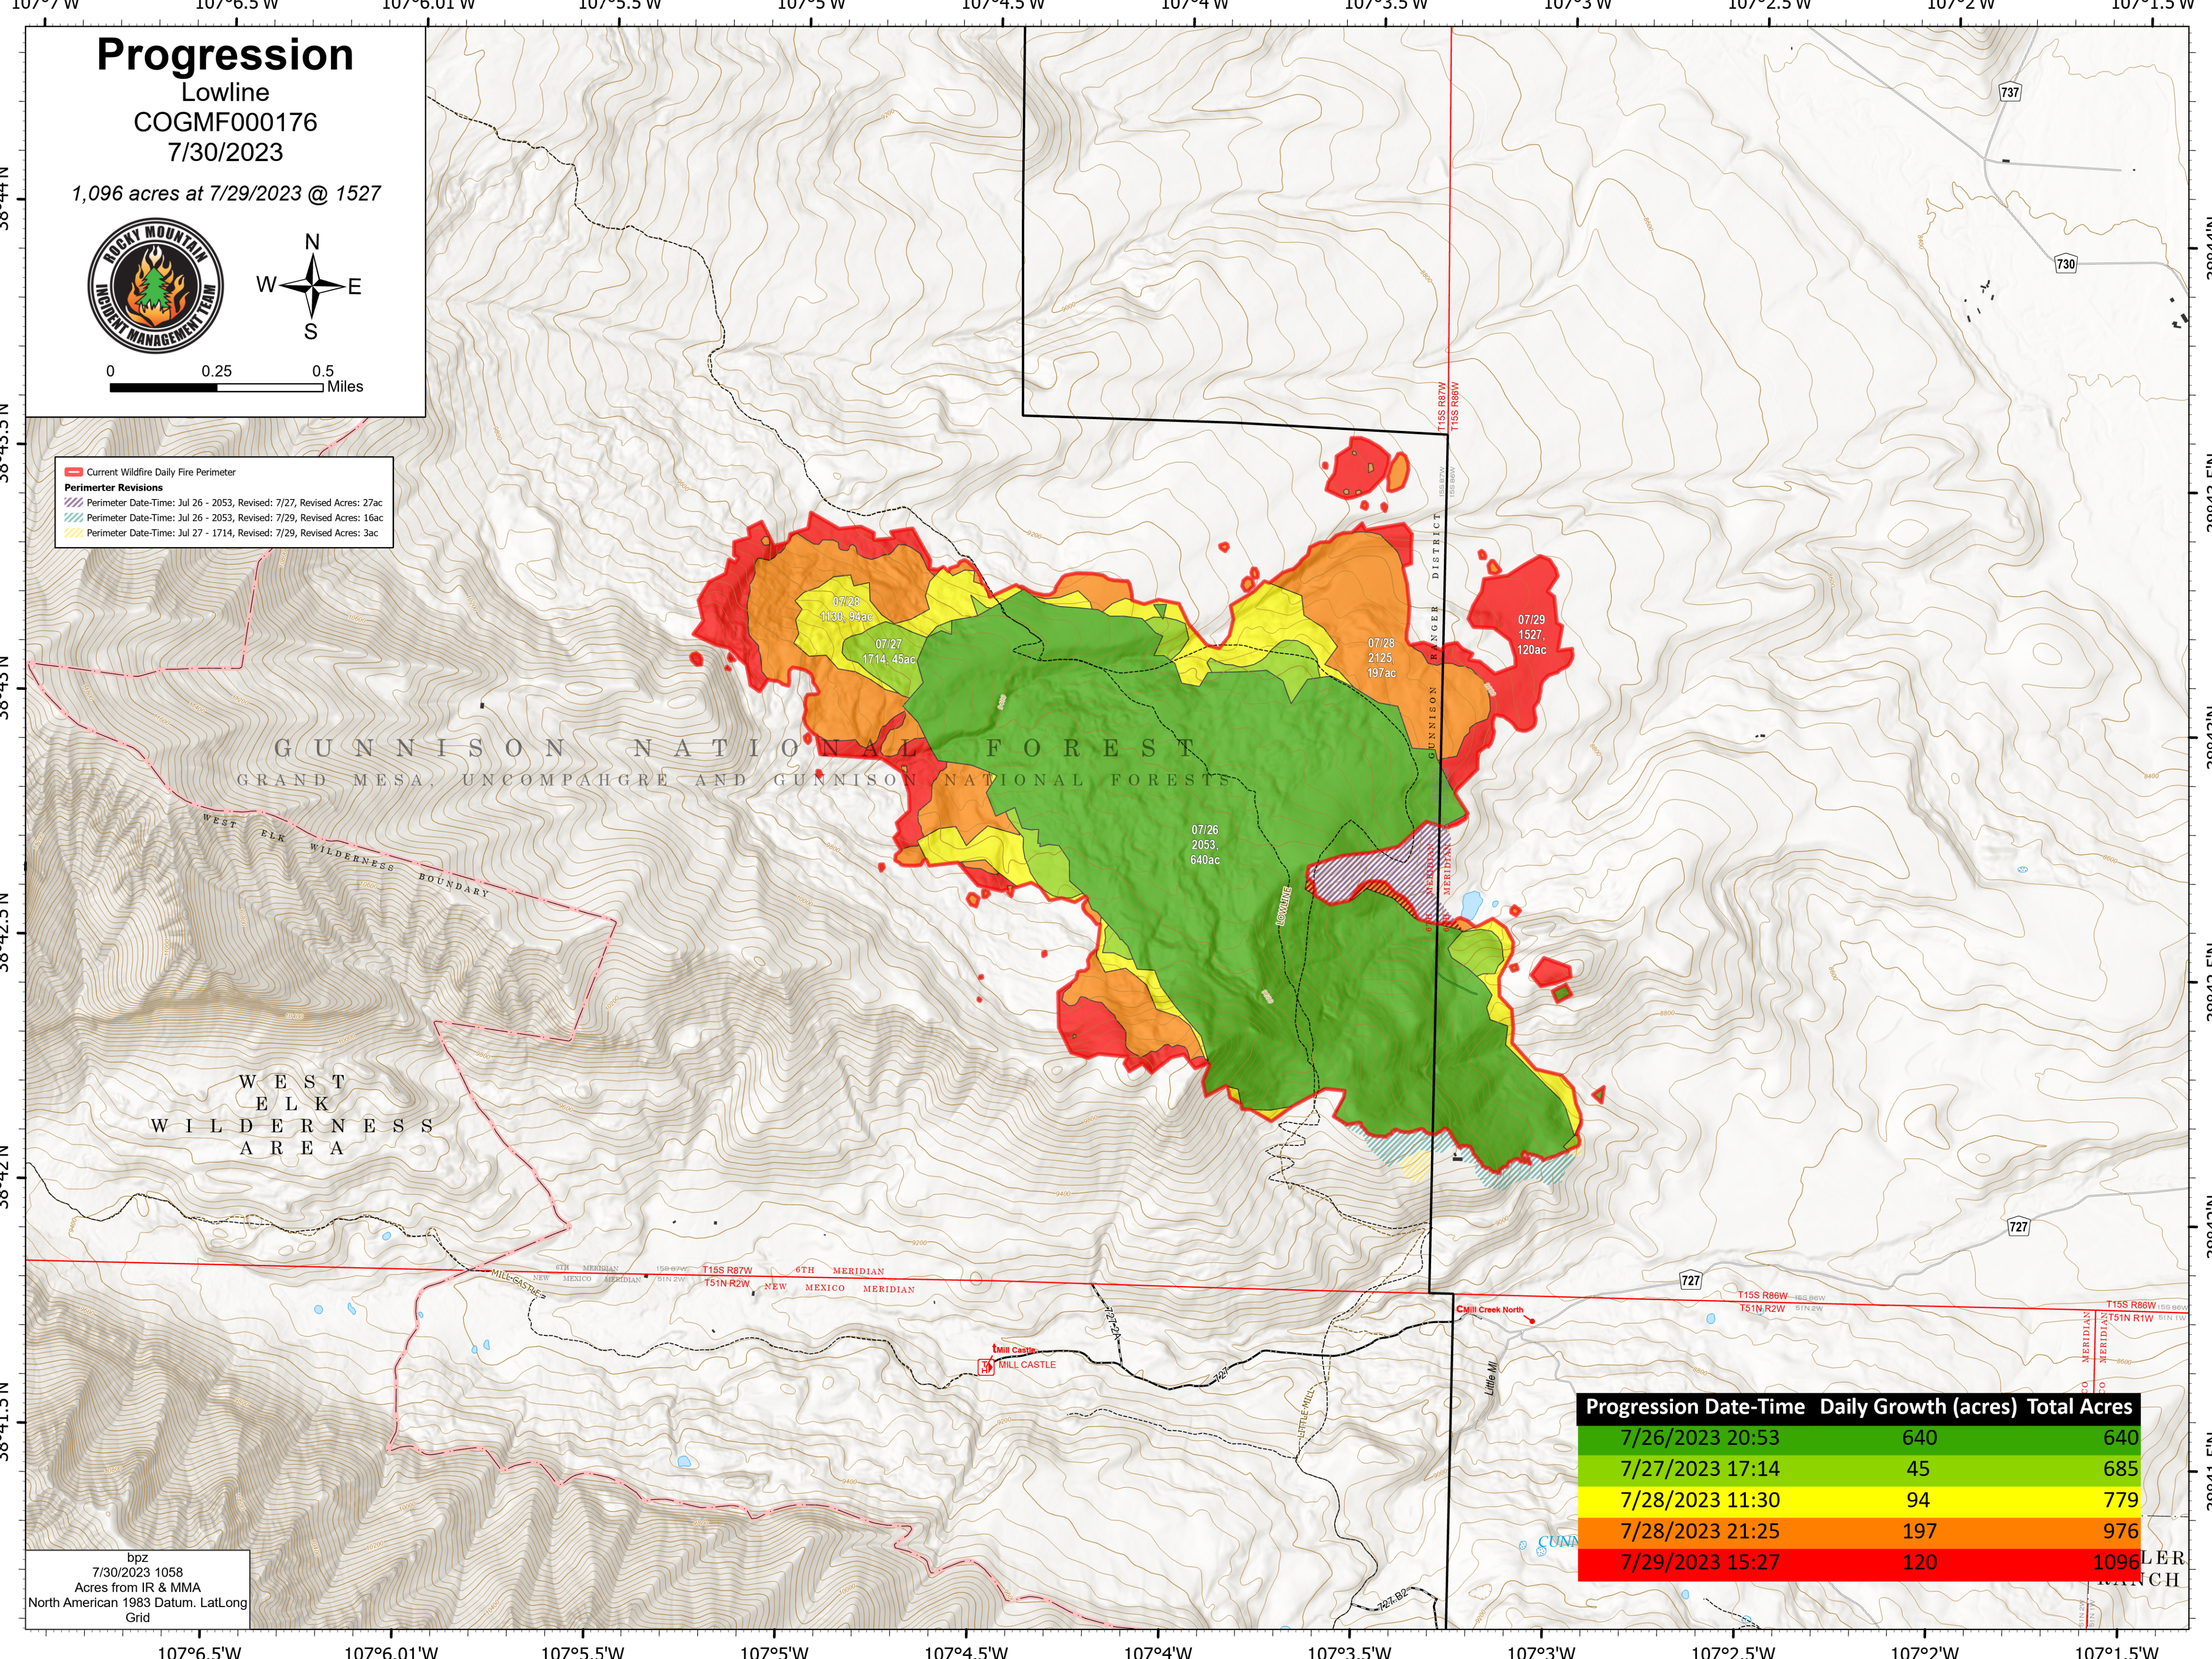

# Progression

Lowline  
COGMF000176  
7/30/2023

1,096 acres at 7/29/2023 @ 1527

0 0.25 0.5 Miles

- Current Wildfire Daily Fire Perimeter
- Perimeter Revisions**
- Perimeter Date-Time: Jul 26 - 2053, Revised: 7/27, Revised Acres: 27ac
- Perimeter Date-Time: Jul 26 - 2053, Revised: 7/29, Revised Acres: 16ac
- Perimeter Date-Time: Jul 27 - 1714, Revised: 7/29, Revised Acres: 3ac

GUNNISON NATIONAL FOREST  
GRAND MESA, UNCOMPAHGRE AND GUNNISON NATIONAL FORESTS

WEST ELK WILDERNESS AREA

WEST ELK WILDERNESS BOUNDARY

Progression Date-Time	Daily Growth (acres)	Total Acres
7/26/2023 20:53	640	640
7/27/2023 17:14	45	685
7/28/2023 11:30	94	779
7/28/2023 21:25	197	976
7/29/2023 15:27	120	1096

bpz  
7/30/2023 1058  
Acres from IR & MMA  
North American 1983 Datum. LatLong  
Grid