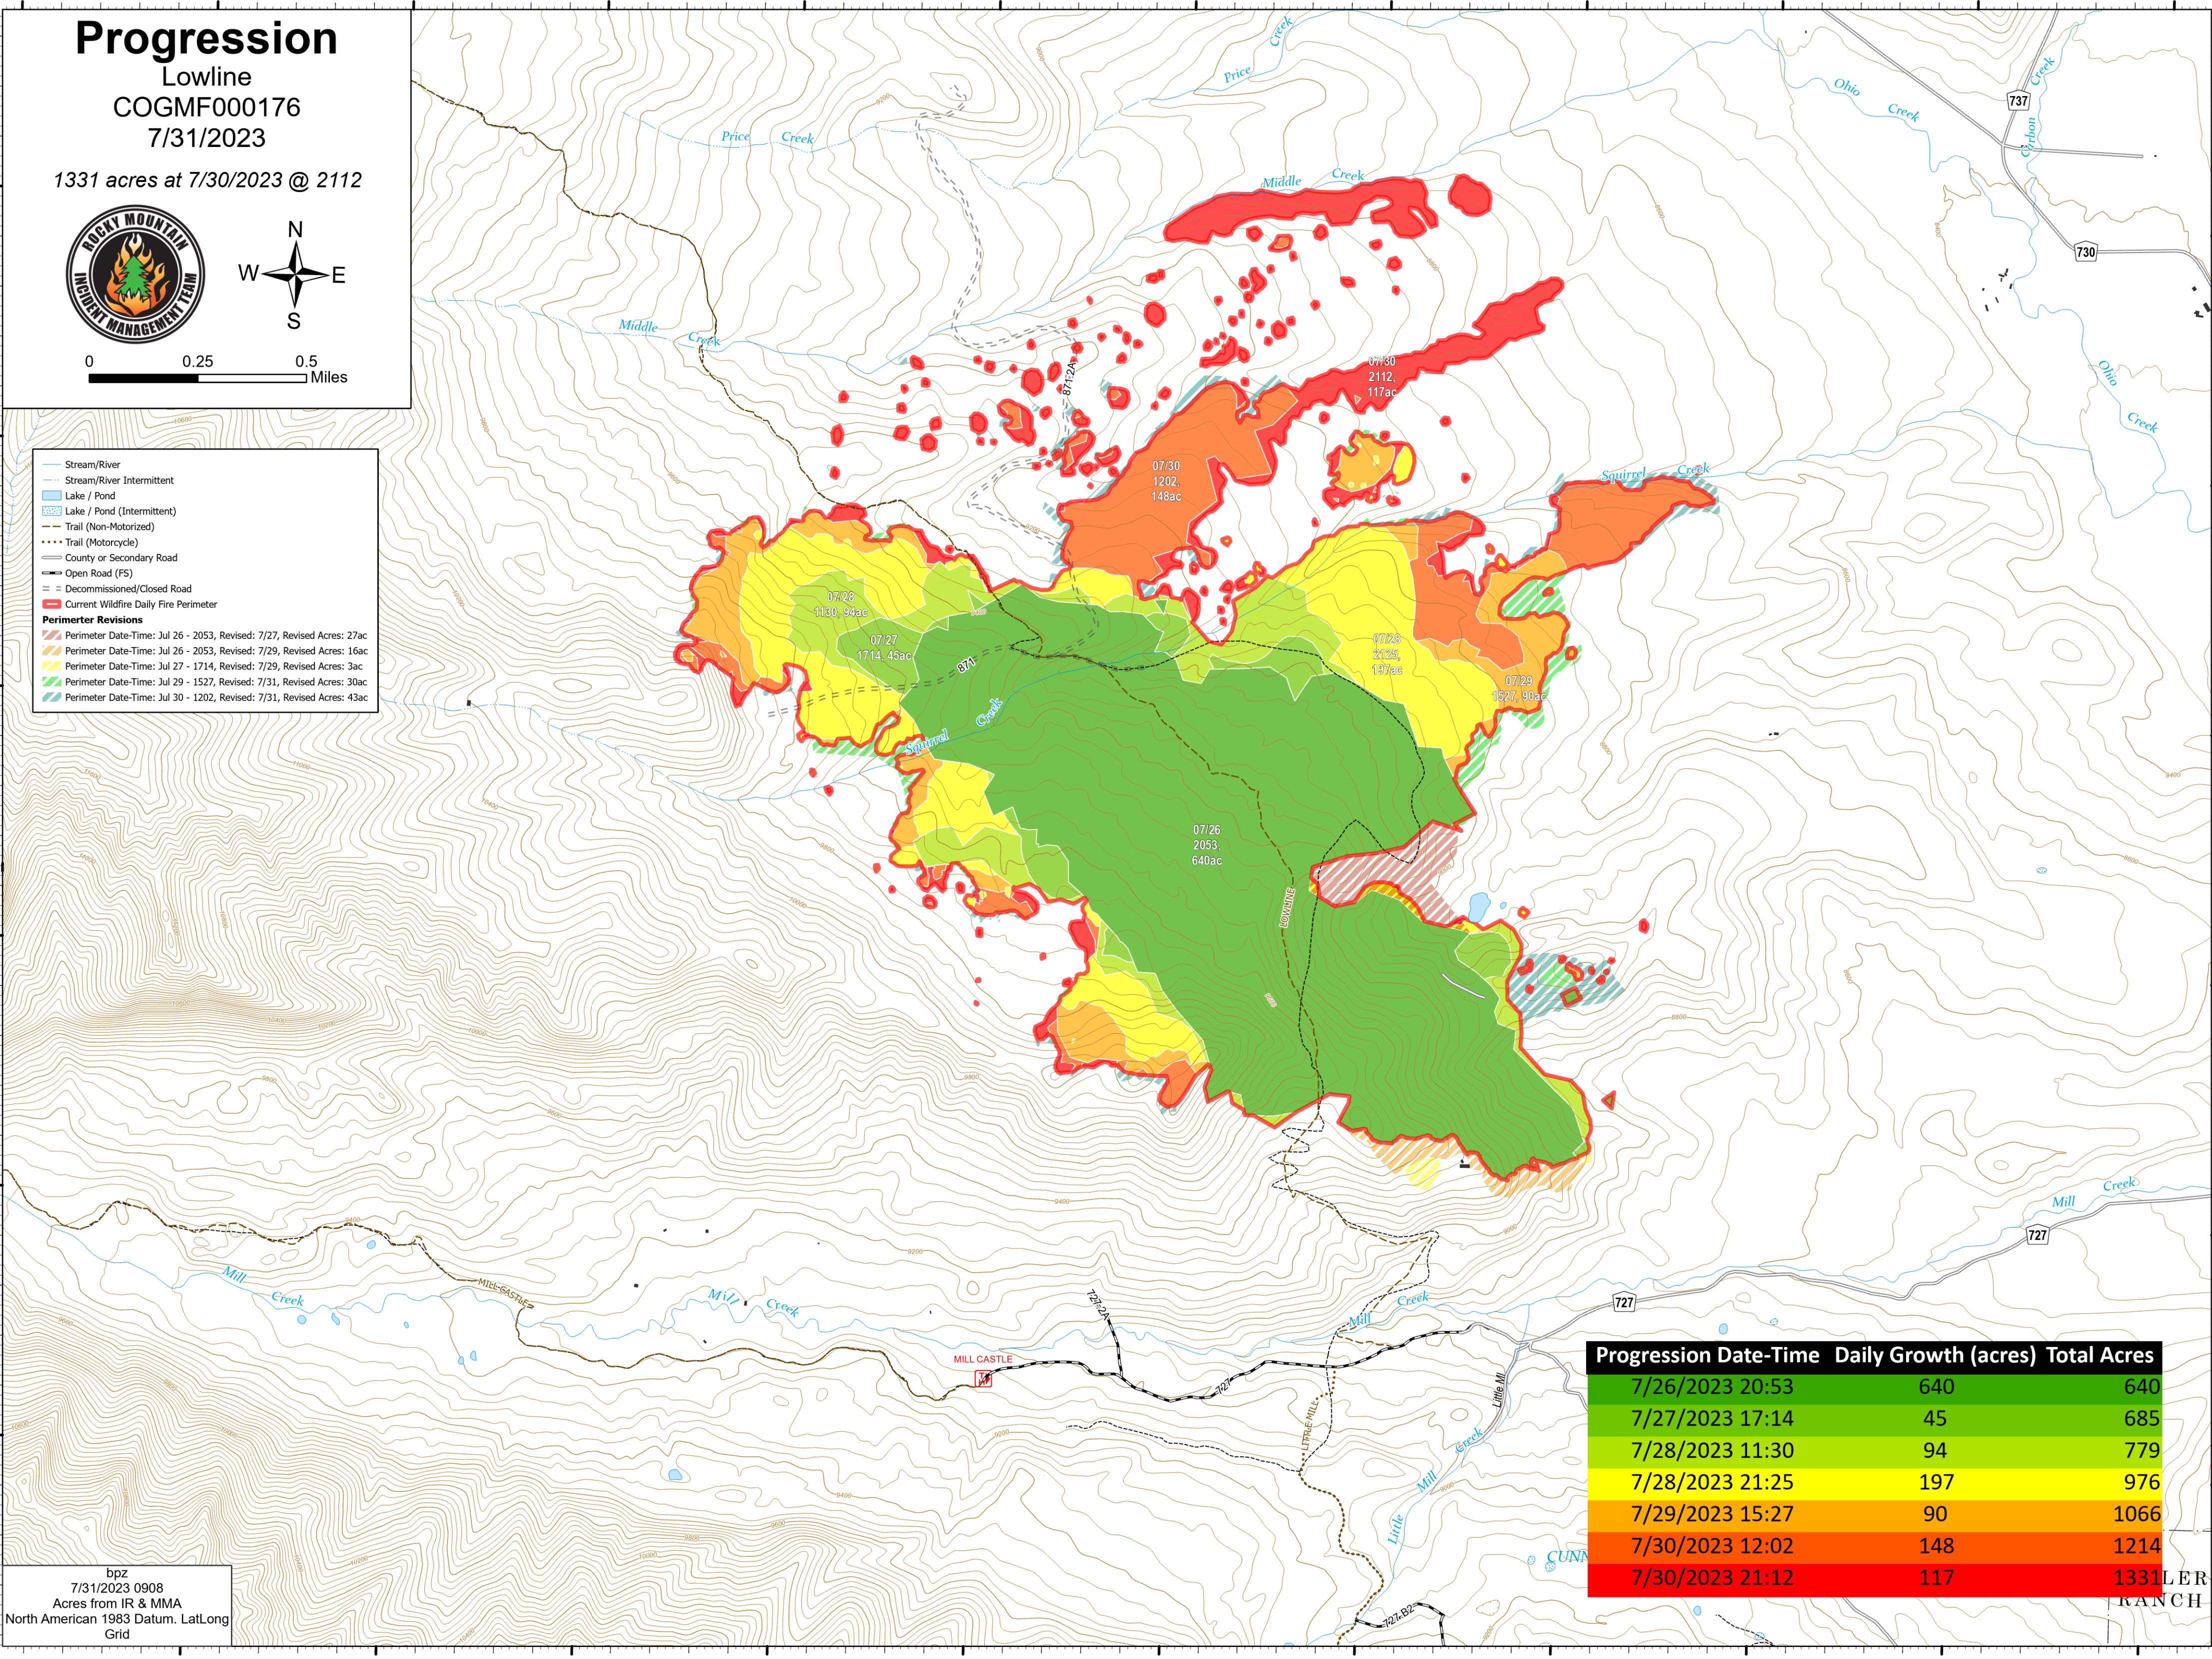

Progression

Lowline
COGMF000176
7/31/2023

1331 acres at 7/30/2023 @ 2112

0 0.25 0.5 Miles

- Stream/River
 - Stream/River Intermittent
 - Lake / Pond
 - Lake / Pond (Intermittent)
 - Trail (Non-Motorized)
 - Trail (Motorcycle)
 - County or Secondary Road
 - Open Road (FS)
 - Decommissioned/Closed Road
 - Current Wildfire Daily Fire Perimeter
- Perimeter Revisions**
- Perimeter Date-Time: Jul 26 - 2053, Revised: 7/27, Revised Acres: 27ac
 - Perimeter Date-Time: Jul 26 - 2053, Revised: 7/29, Revised Acres: 16ac
 - Perimeter Date-Time: Jul 27 - 1714, Revised: 7/29, Revised Acres: 3ac
 - Perimeter Date-Time: Jul 29 - 1527, Revised: 7/31, Revised Acres: 30ac
 - Perimeter Date-Time: Jul 30 - 1202, Revised: 7/31, Revised Acres: 43ac

Progression Date-Time	Daily Growth (acres)	Total Acres
7/26/2023 20:53	640	640
7/27/2023 17:14	45	685
7/28/2023 11:30	94	779
7/28/2023 21:25	197	976
7/29/2023 15:27	90	1066
7/30/2023 12:02	148	1214
7/30/2023 21:12	117	1331

bpz
7/31/2023 0908
Acres from IR & MMA
North American 1983 Datum. LatLong
Grid

LER
RANCH