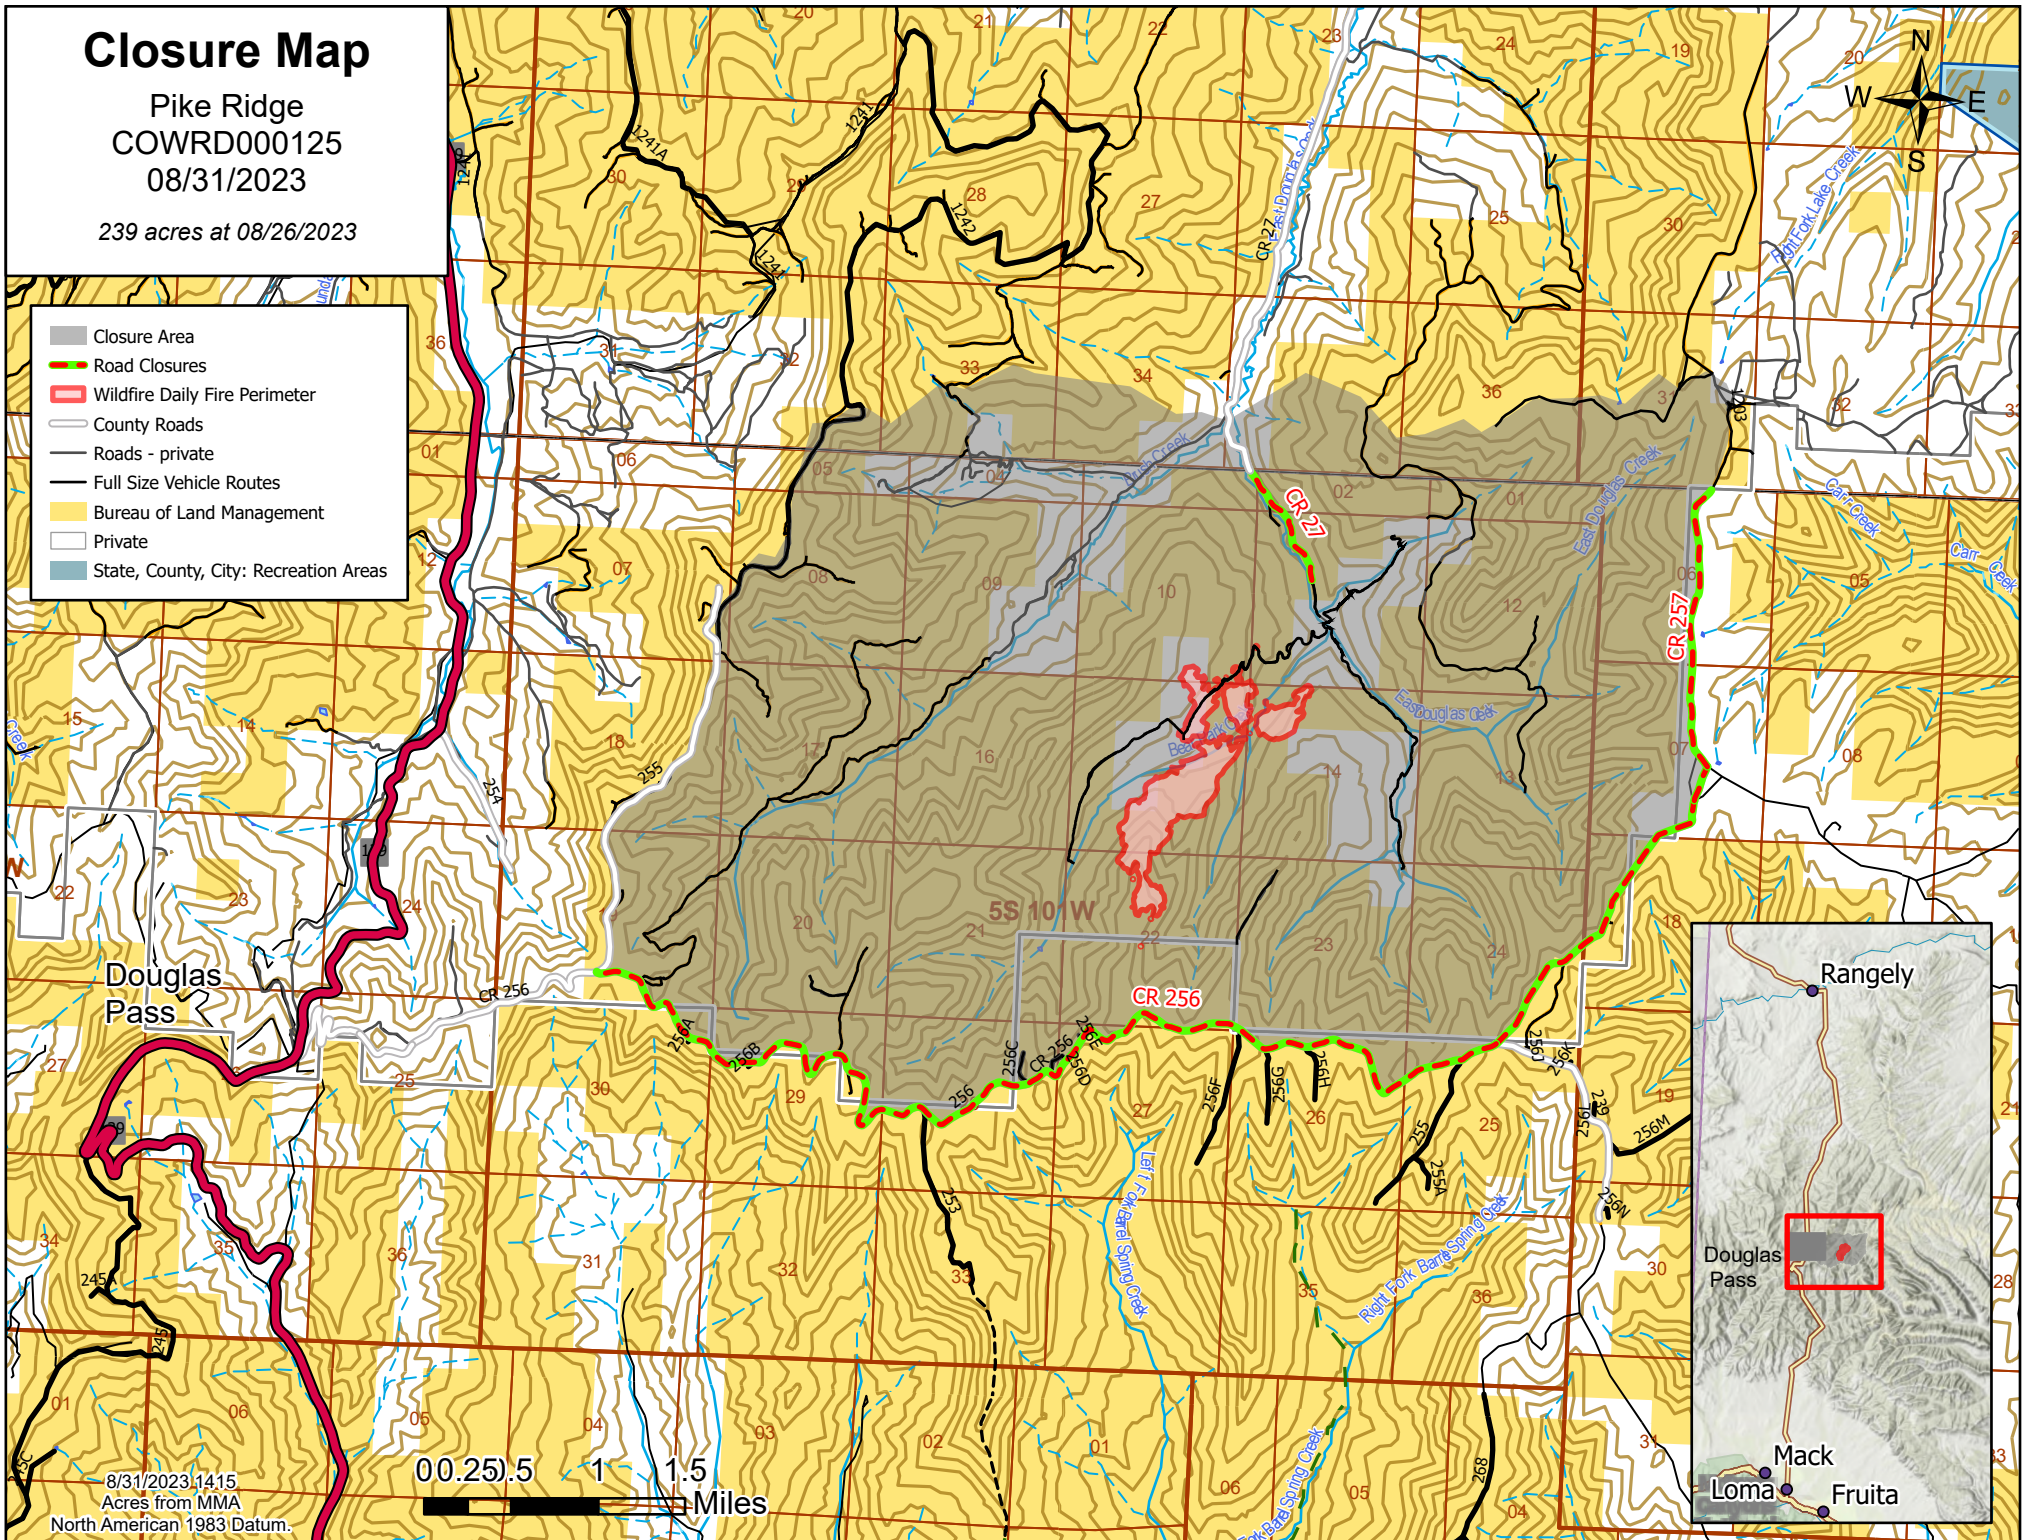

Closure Map

Pike Ridge
COWRD000125
08/31/2023

239 acres at 08/26/2023

- Closure Area
- Road Closures
- Wildfire Daily Fire Perimeter
- County Roads
- Roads - private
- Full Size Vehicle Routes
- Bureau of Land Management
- Private
- State, County, City: Recreation Areas

8/31/2023 14:15
Acres from MMA
North American 1983 Datum.

0 0.25 0.5 1 1.5 Miles