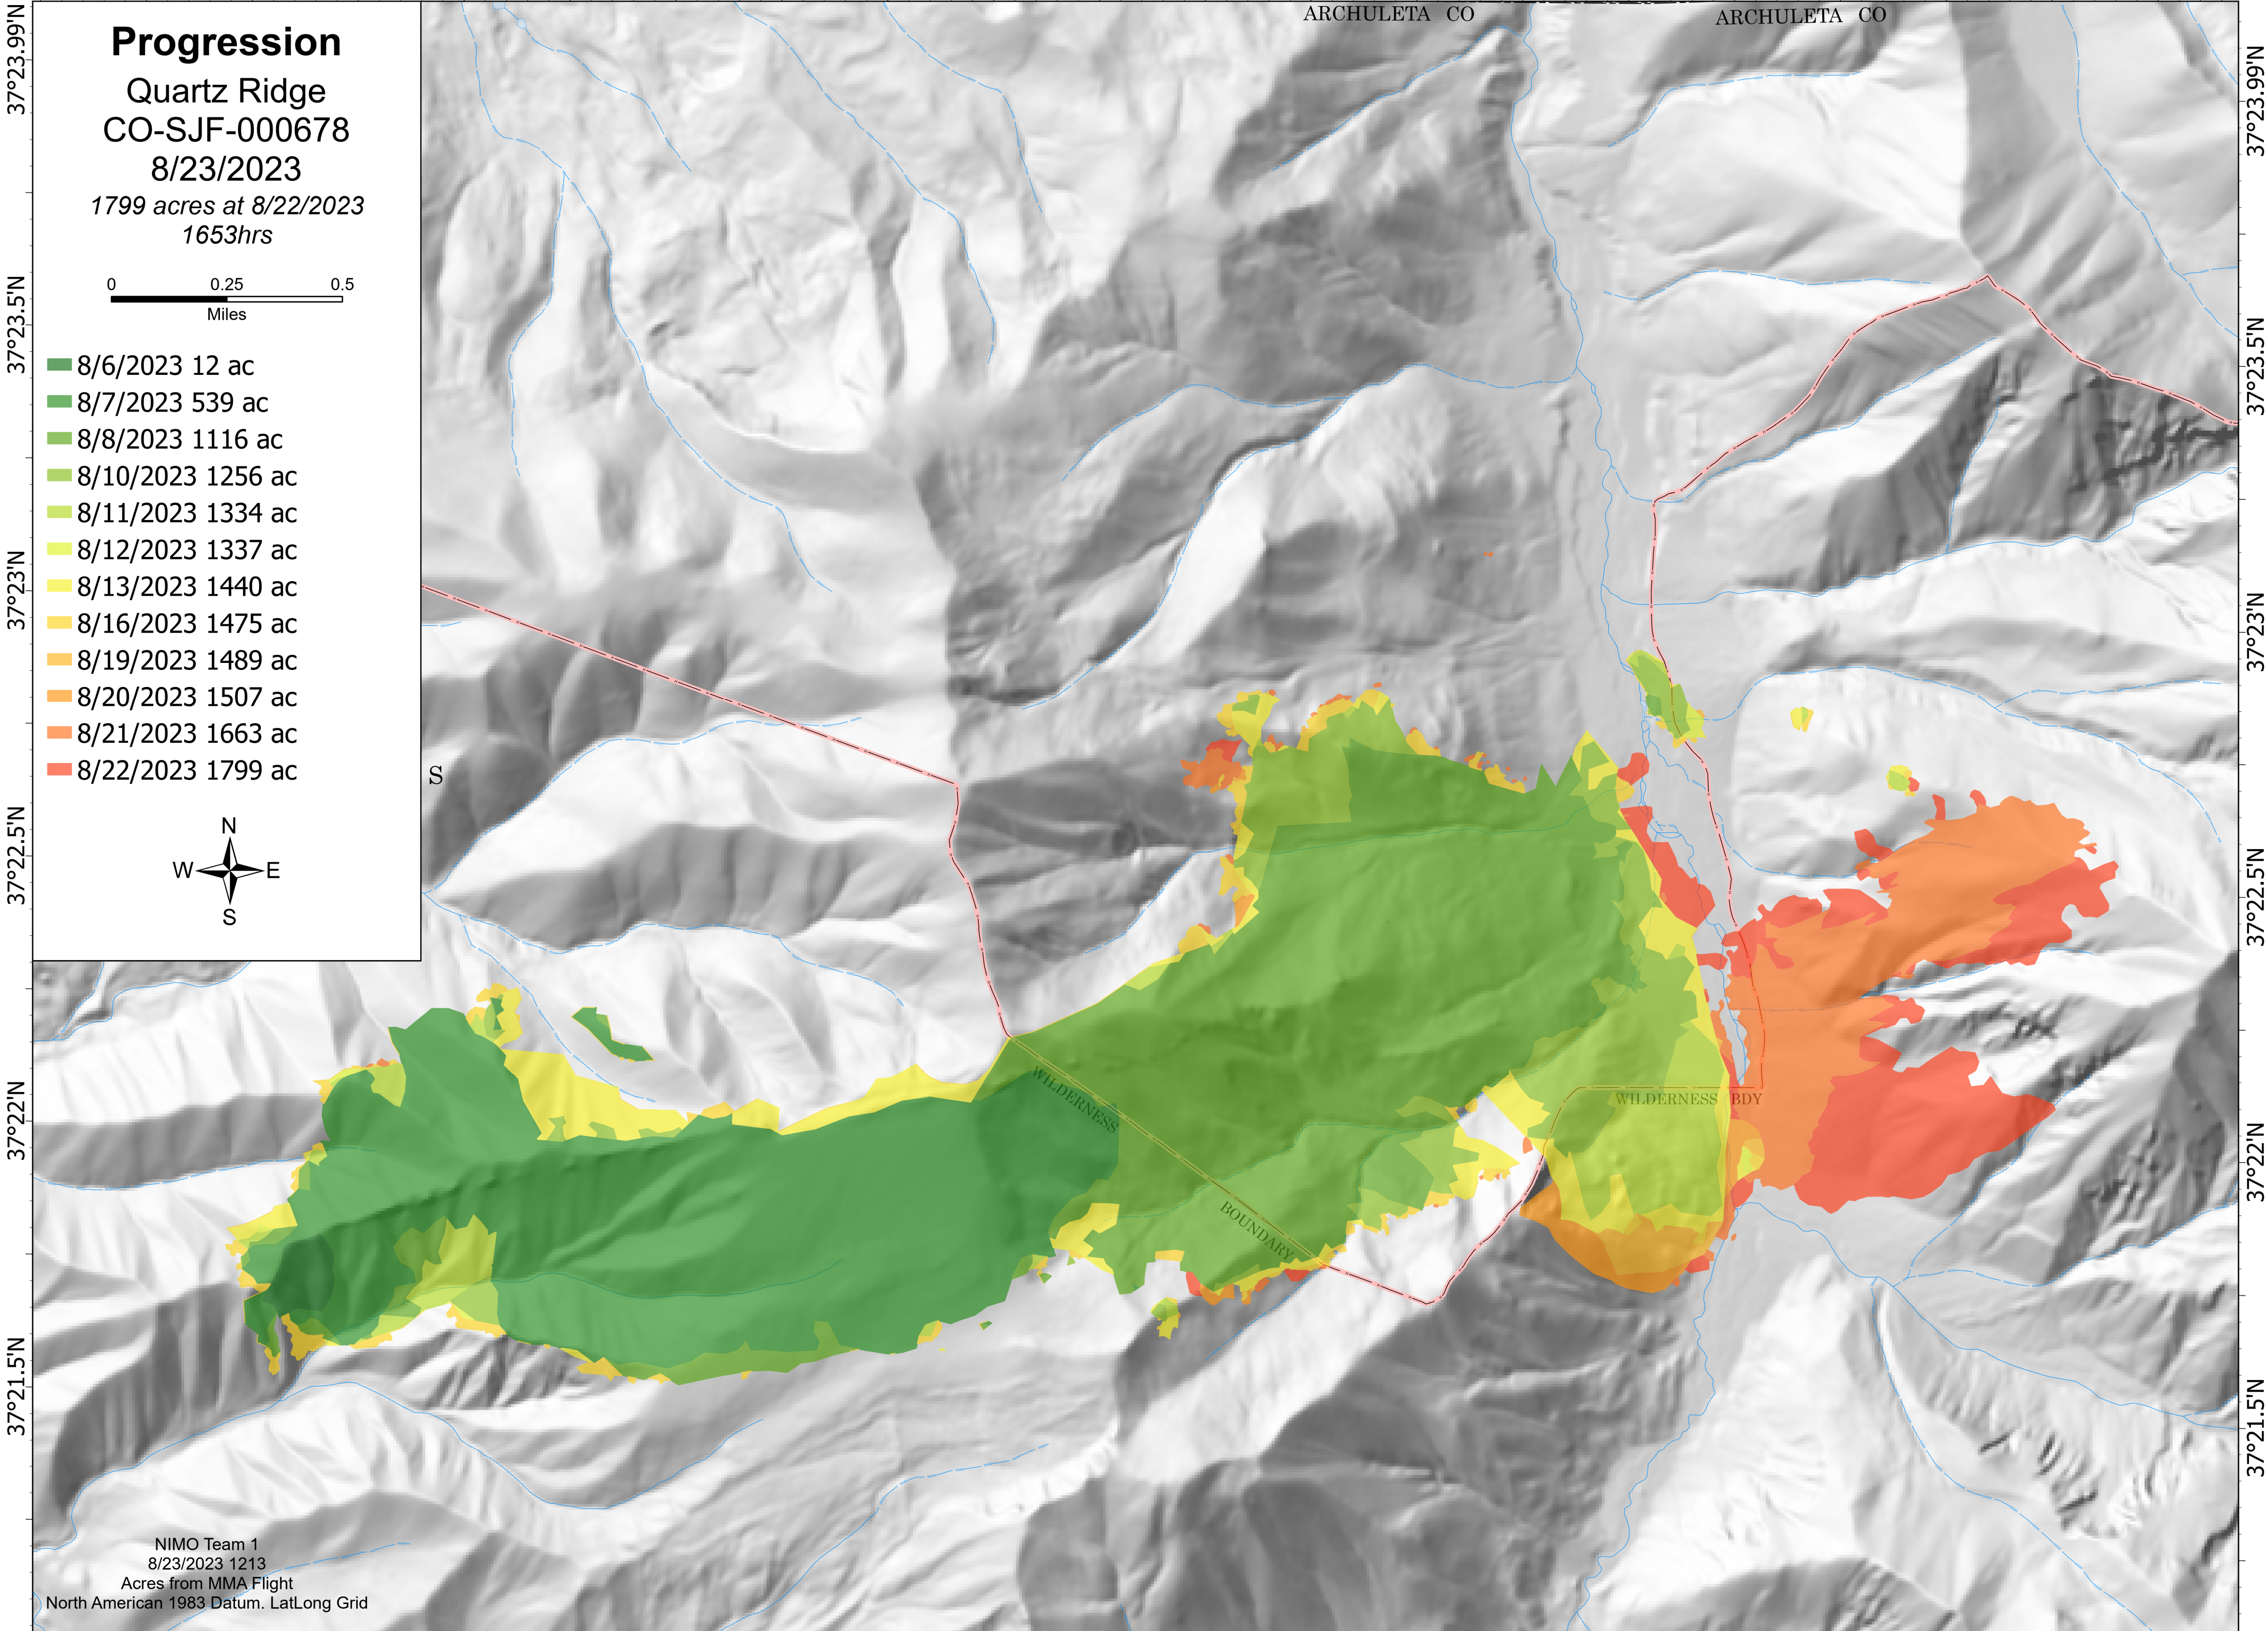

106°48.5'W 106°48'W 106°47.5'W 106°47'W 106°46.5'W 106°46'W 106°45.5'W 106°45'W 106°44.5'W 106°44'W

Progression
Quartz Ridge
CO-SJF-000678
8/23/2023
1799 acres at 8/22/2023
1653hrs

- 8/6/2023 12 ac
- 8/7/2023 539 ac
- 8/8/2023 1116 ac
- 8/10/2023 1256 ac
- 8/11/2023 1334 ac
- 8/12/2023 1337 ac
- 8/13/2023 1440 ac
- 8/16/2023 1475 ac
- 8/19/2023 1489 ac
- 8/20/2023 1507 ac
- 8/21/2023 1663 ac
- 8/22/2023 1799 ac

NIMO Team 1
8/23/2023 1213
Acres from MMA Flight
North American 1983 Datum. LatLong Grid

106°48.5'W 106°48'W 106°47.5'W 106°47'W 106°46.5'W 106°46'W 106°45.5'W 106°45'W 106°44.5'W 106°44'W 106°43.5'W