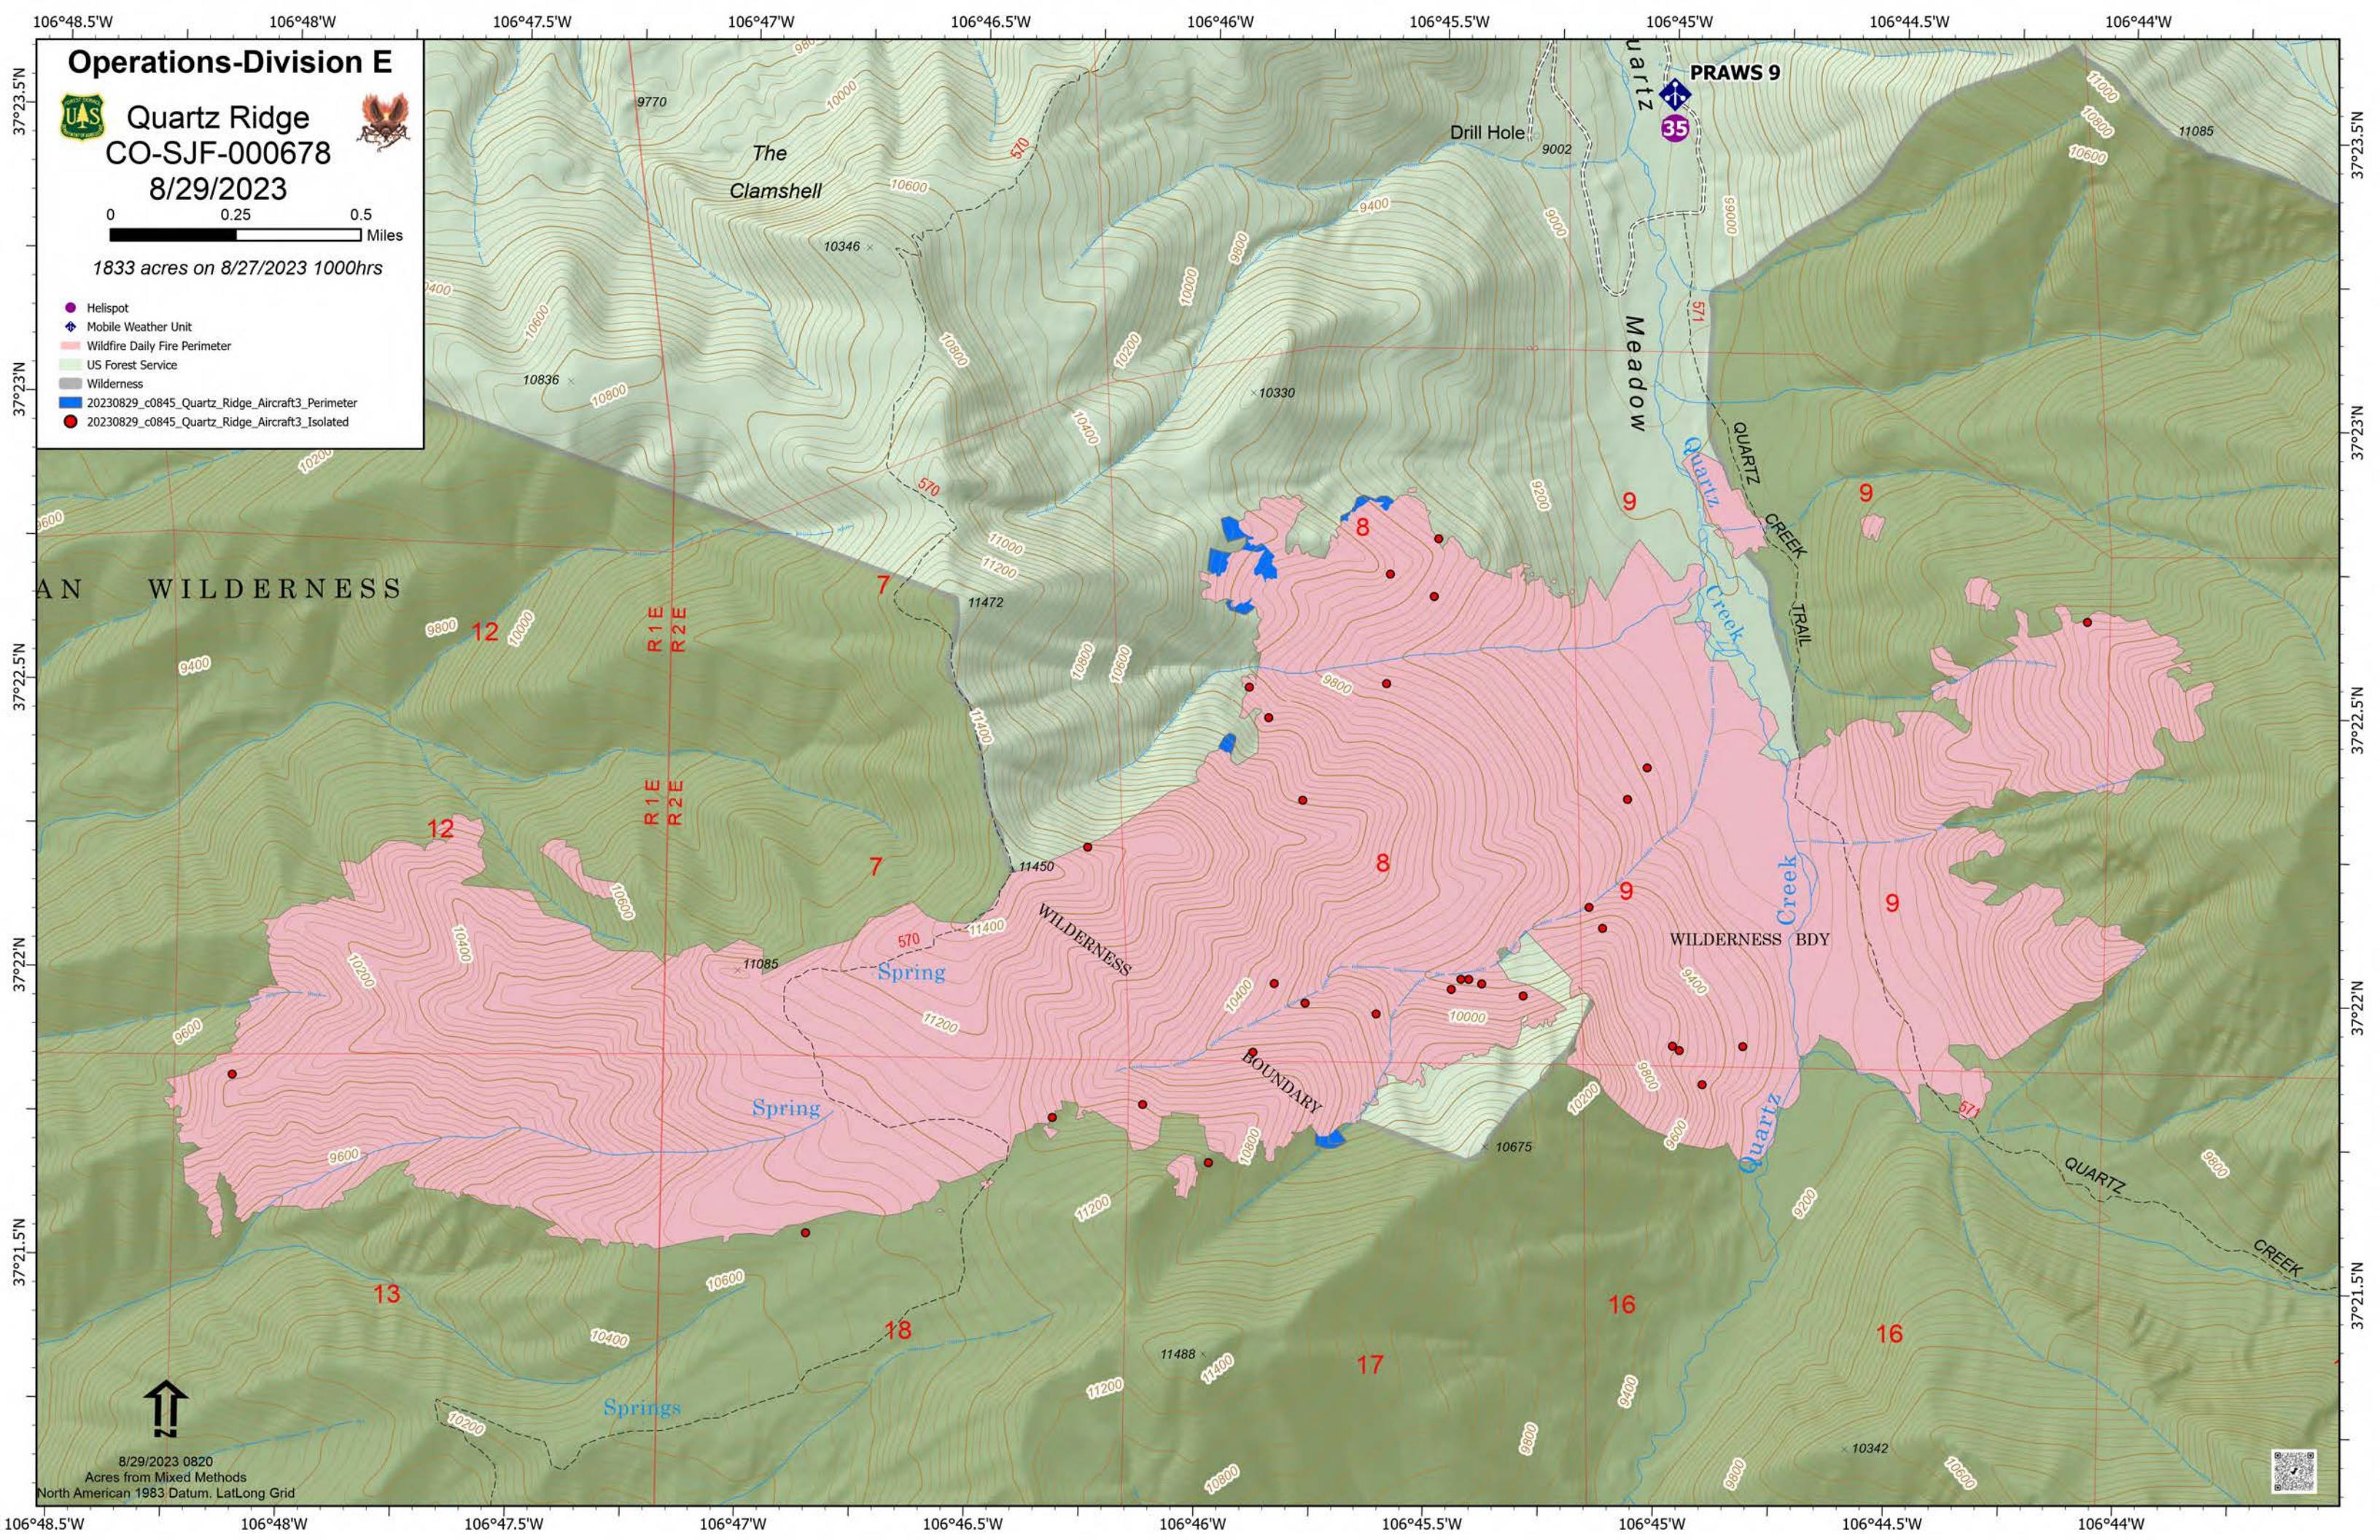

Operations-Division E

Quartz Ridge
CO-SJF-000678
8/29/2023

0 0.25 0.5
Miles

1833 acres on 8/27/2023 1000hrs

- Helispot
- ◆ Mobile Weather Unit
- ▭ Wildfire Daily Fire Perimeter
- ▭ US Forest Service
- ▭ Wilderness
- ▭ 20230829_c0845_Quartz_Ridge_Aircraft3_Perimeter
- 20230829_c0845_Quartz_Ridge_Aircraft3_Isolated

AN WILDERNESS

R1E
R2E

WILDERNESS

WILDERNESS BDY

BOUNDARY

8/29/2023 0820
Acres from Mixed Methods
North American 1983 Datum, LatLong Grid