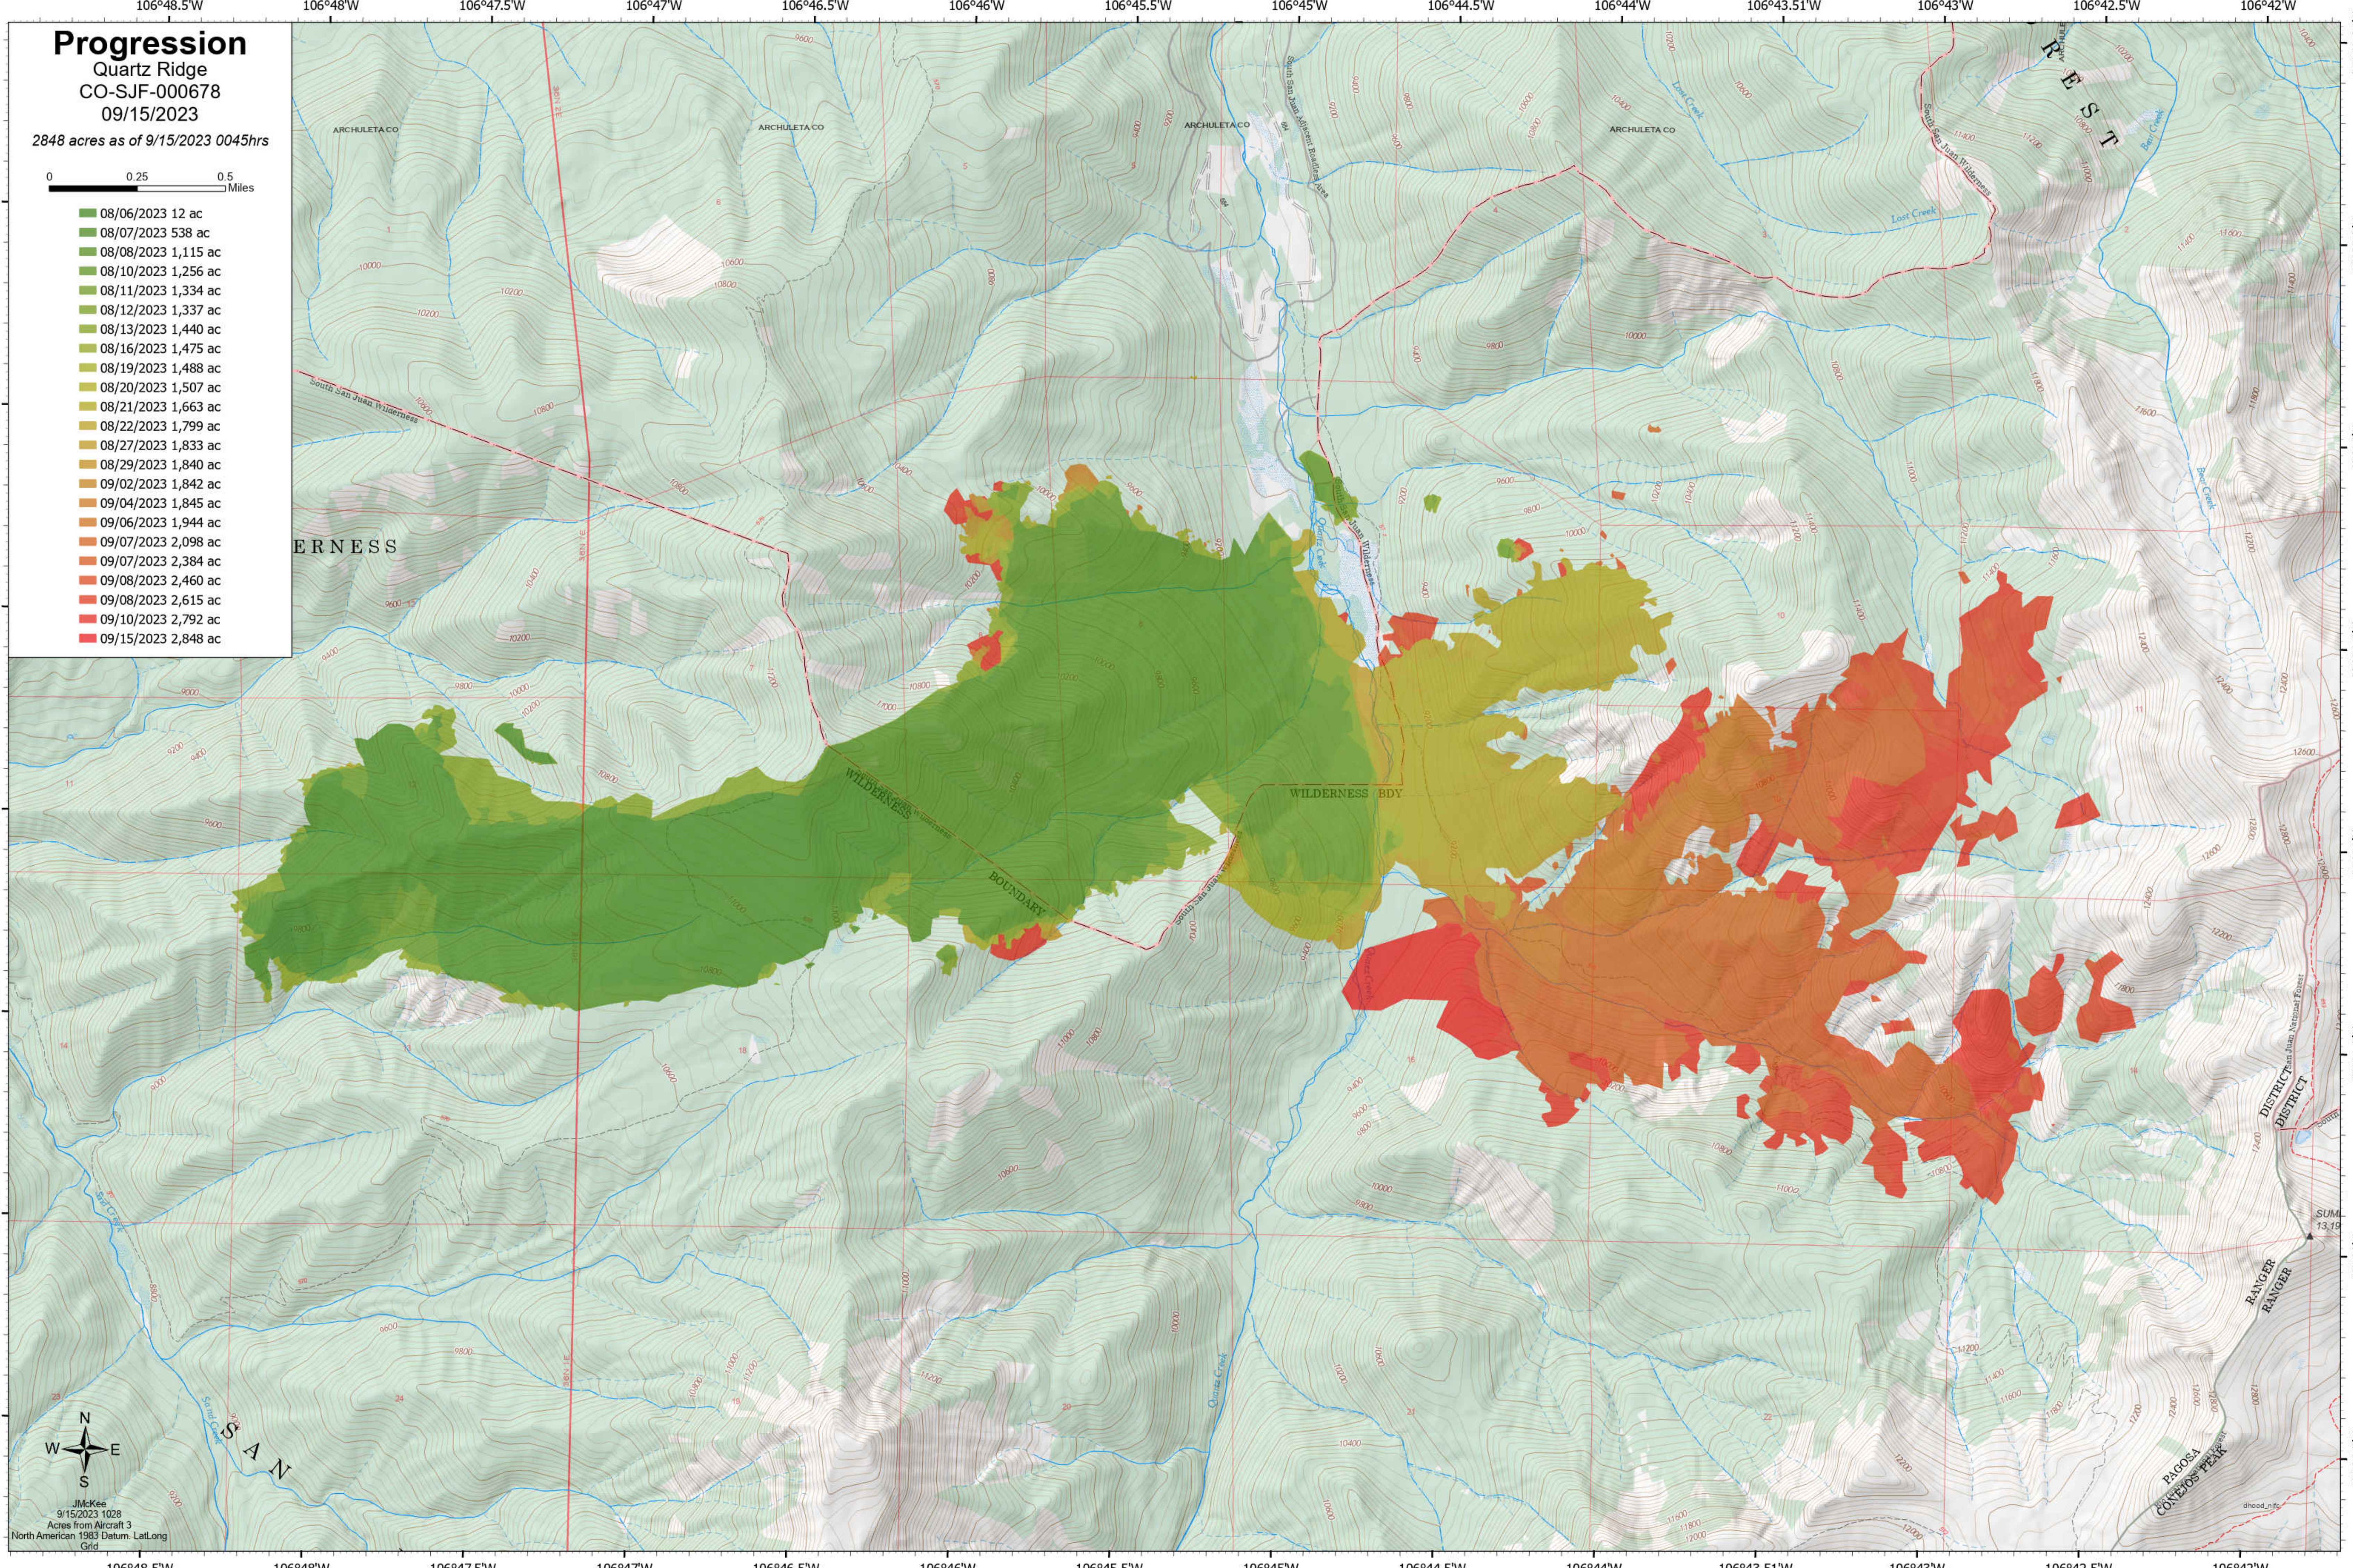

Progression

Quartz Ridge

CO-SJF-000678

09/15/2023

2848 acres as of 9/15/2023 0045hrs

- 08/06/2023 12 ac
- 08/07/2023 538 ac
- 08/08/2023 1,115 ac
- 08/10/2023 1,256 ac
- 08/11/2023 1,334 ac
- 08/12/2023 1,337 ac
- 08/13/2023 1,440 ac
- 08/16/2023 1,475 ac
- 08/19/2023 1,488 ac
- 08/20/2023 1,507 ac
- 08/21/2023 1,663 ac
- 08/22/2023 1,799 ac
- 08/27/2023 1,833 ac
- 08/29/2023 1,840 ac
- 09/02/2023 1,842 ac
- 09/04/2023 1,845 ac
- 09/06/2023 1,944 ac
- 09/07/2023 2,098 ac
- 09/07/2023 2,384 ac
- 09/08/2023 2,460 ac
- 09/08/2023 2,615 ac
- 09/10/2023 2,792 ac
- 09/15/2023 2,848 ac

JMcKee
9/15/2023 1028
Acres from Aircraft 3
North American 1983 Datum- Lat/Long
Grid