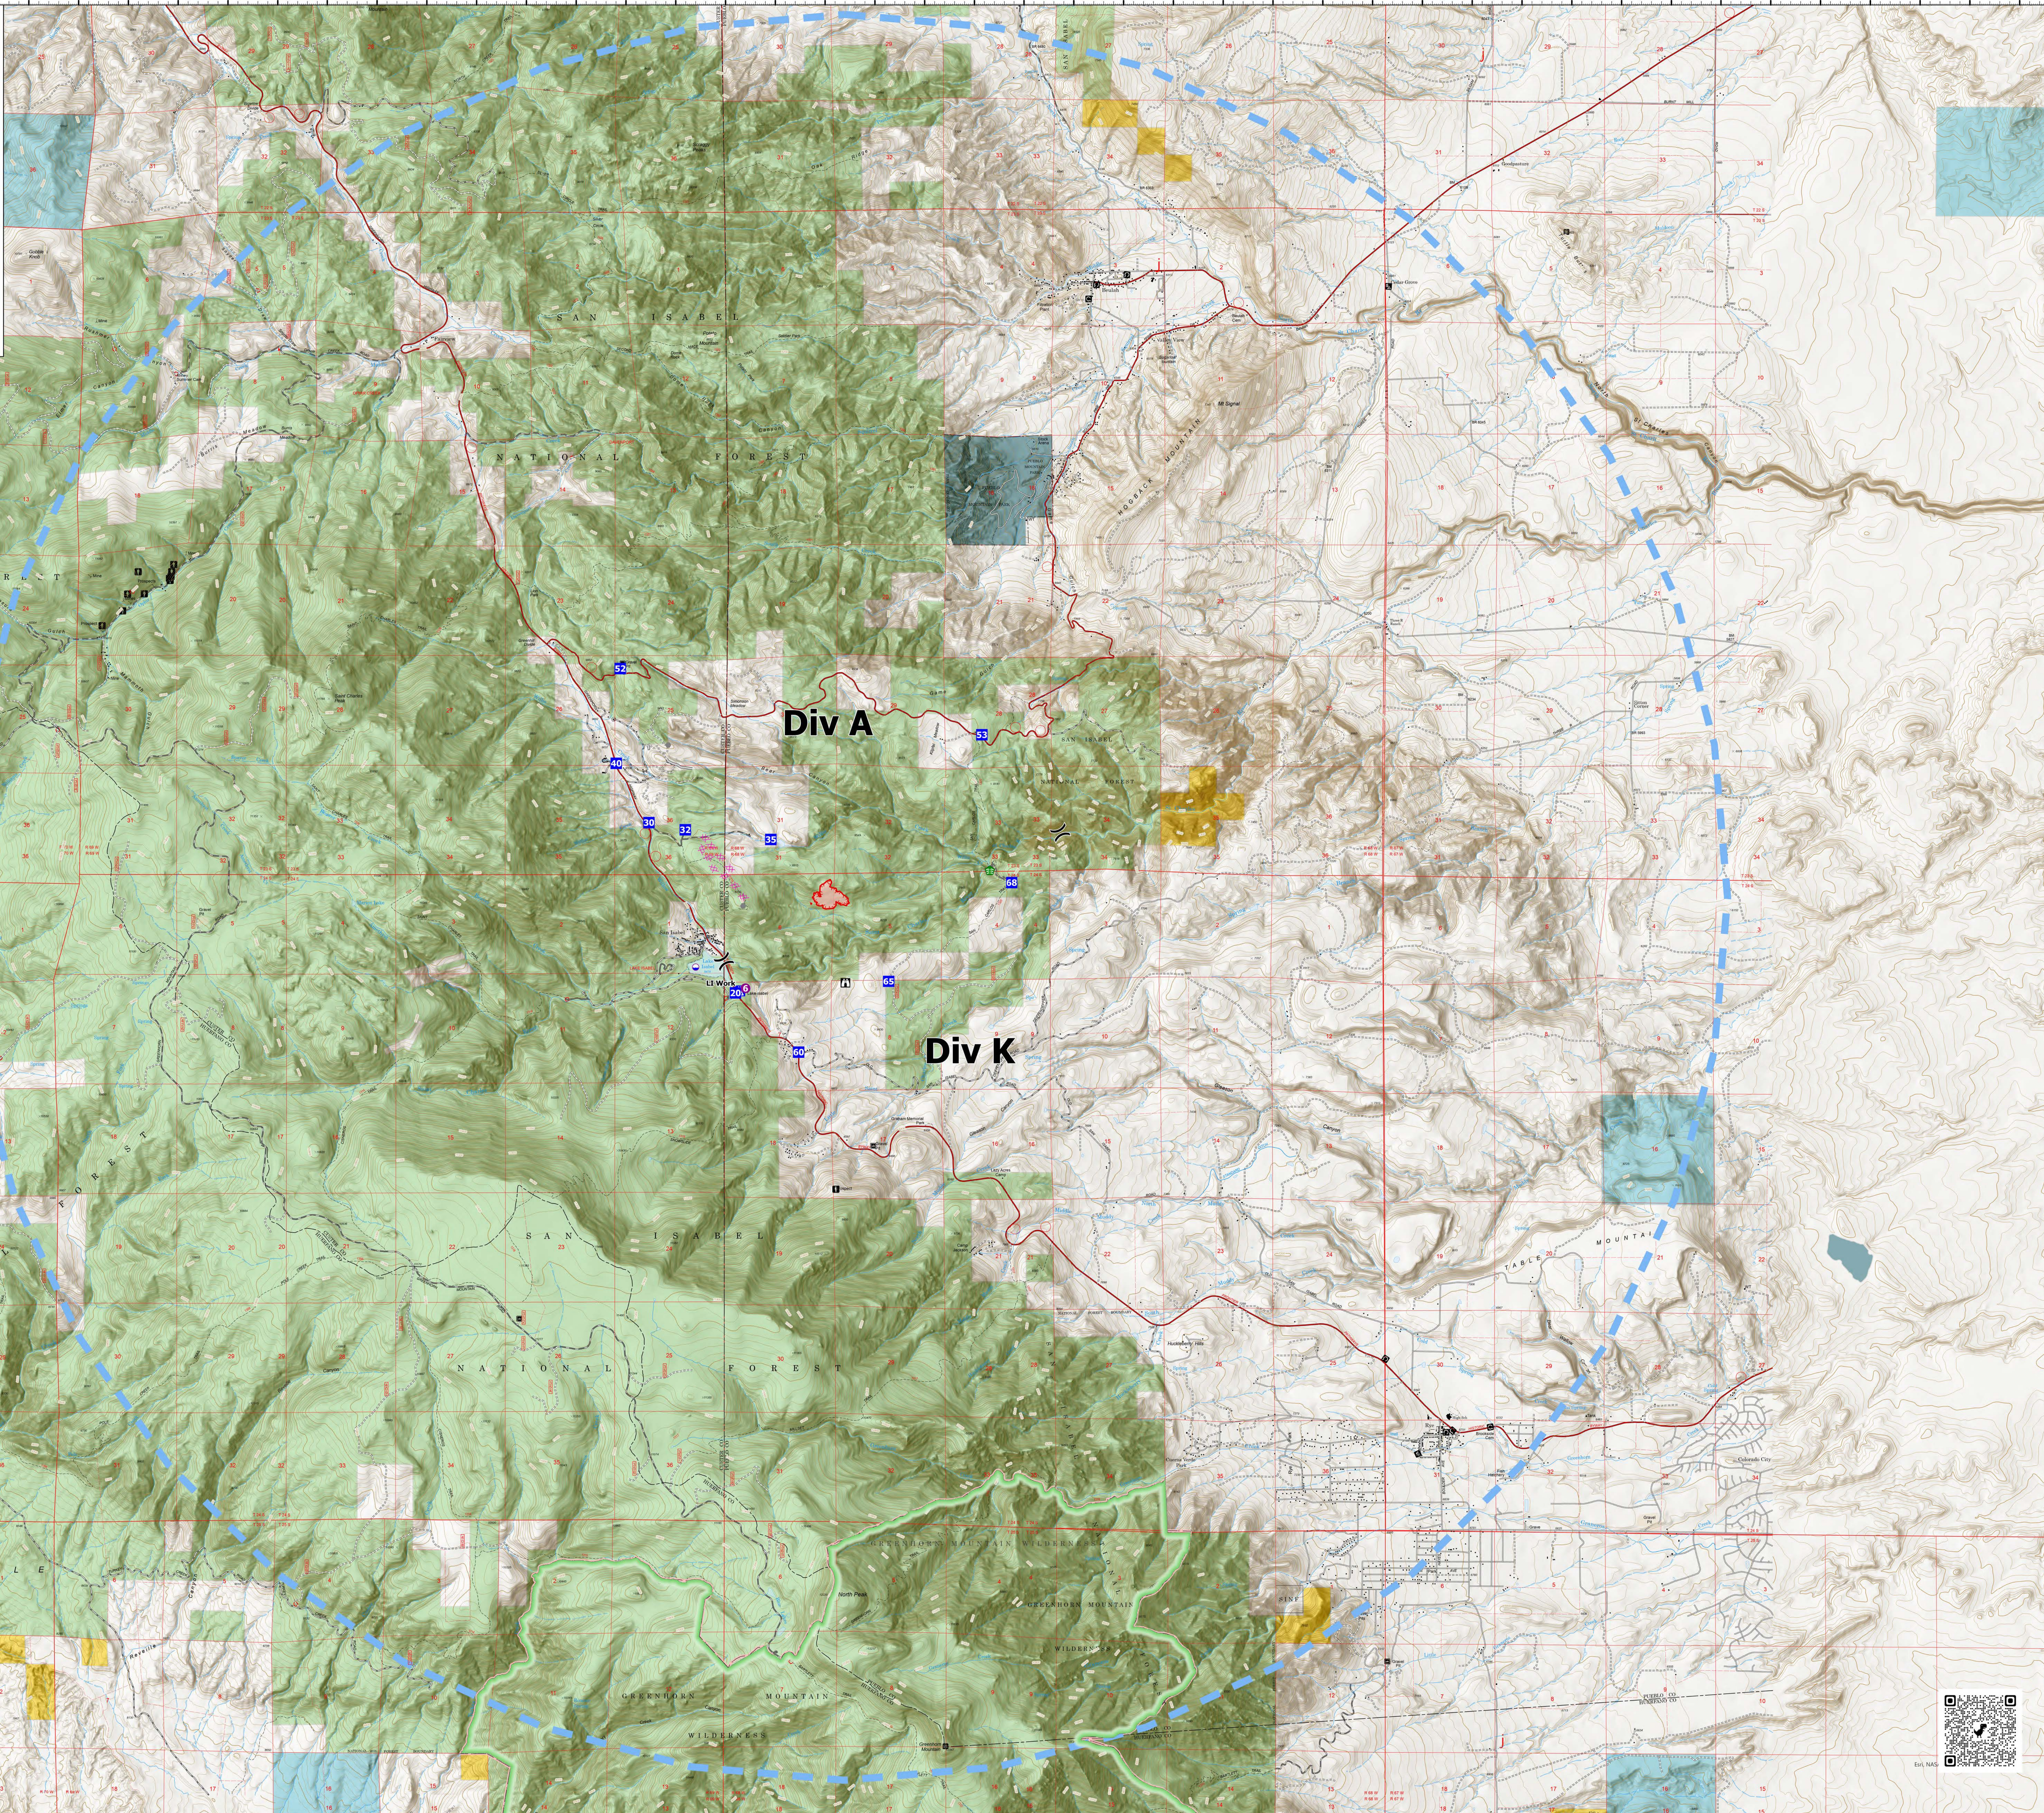

OPERATIONS
 Saint Charles
 CO-PSF-001717
 10/21/2023

30 acres at 1432hrs 10/20/2023

0 0.25 0.5 1 1.5 2 Miles

Dip Site	Camp	Planned Dozer Line	Local Government
Helipoint	Lookout	Access or Improved Road	State
Division Break	Other	Temporary Flight Restriction	US Forest Service
Stream Crossing	Wildfire Daily Fire Perimeter	Uncontaminated	Private
Drop Point	Wildfire Daily Fire Perimeter	Bureau of Land Management	FS Wilderness Boundary

GT
 10/20/2023 1943
 GPS walked & MMA Flight
 North American 1983 Datum LatLong Grid