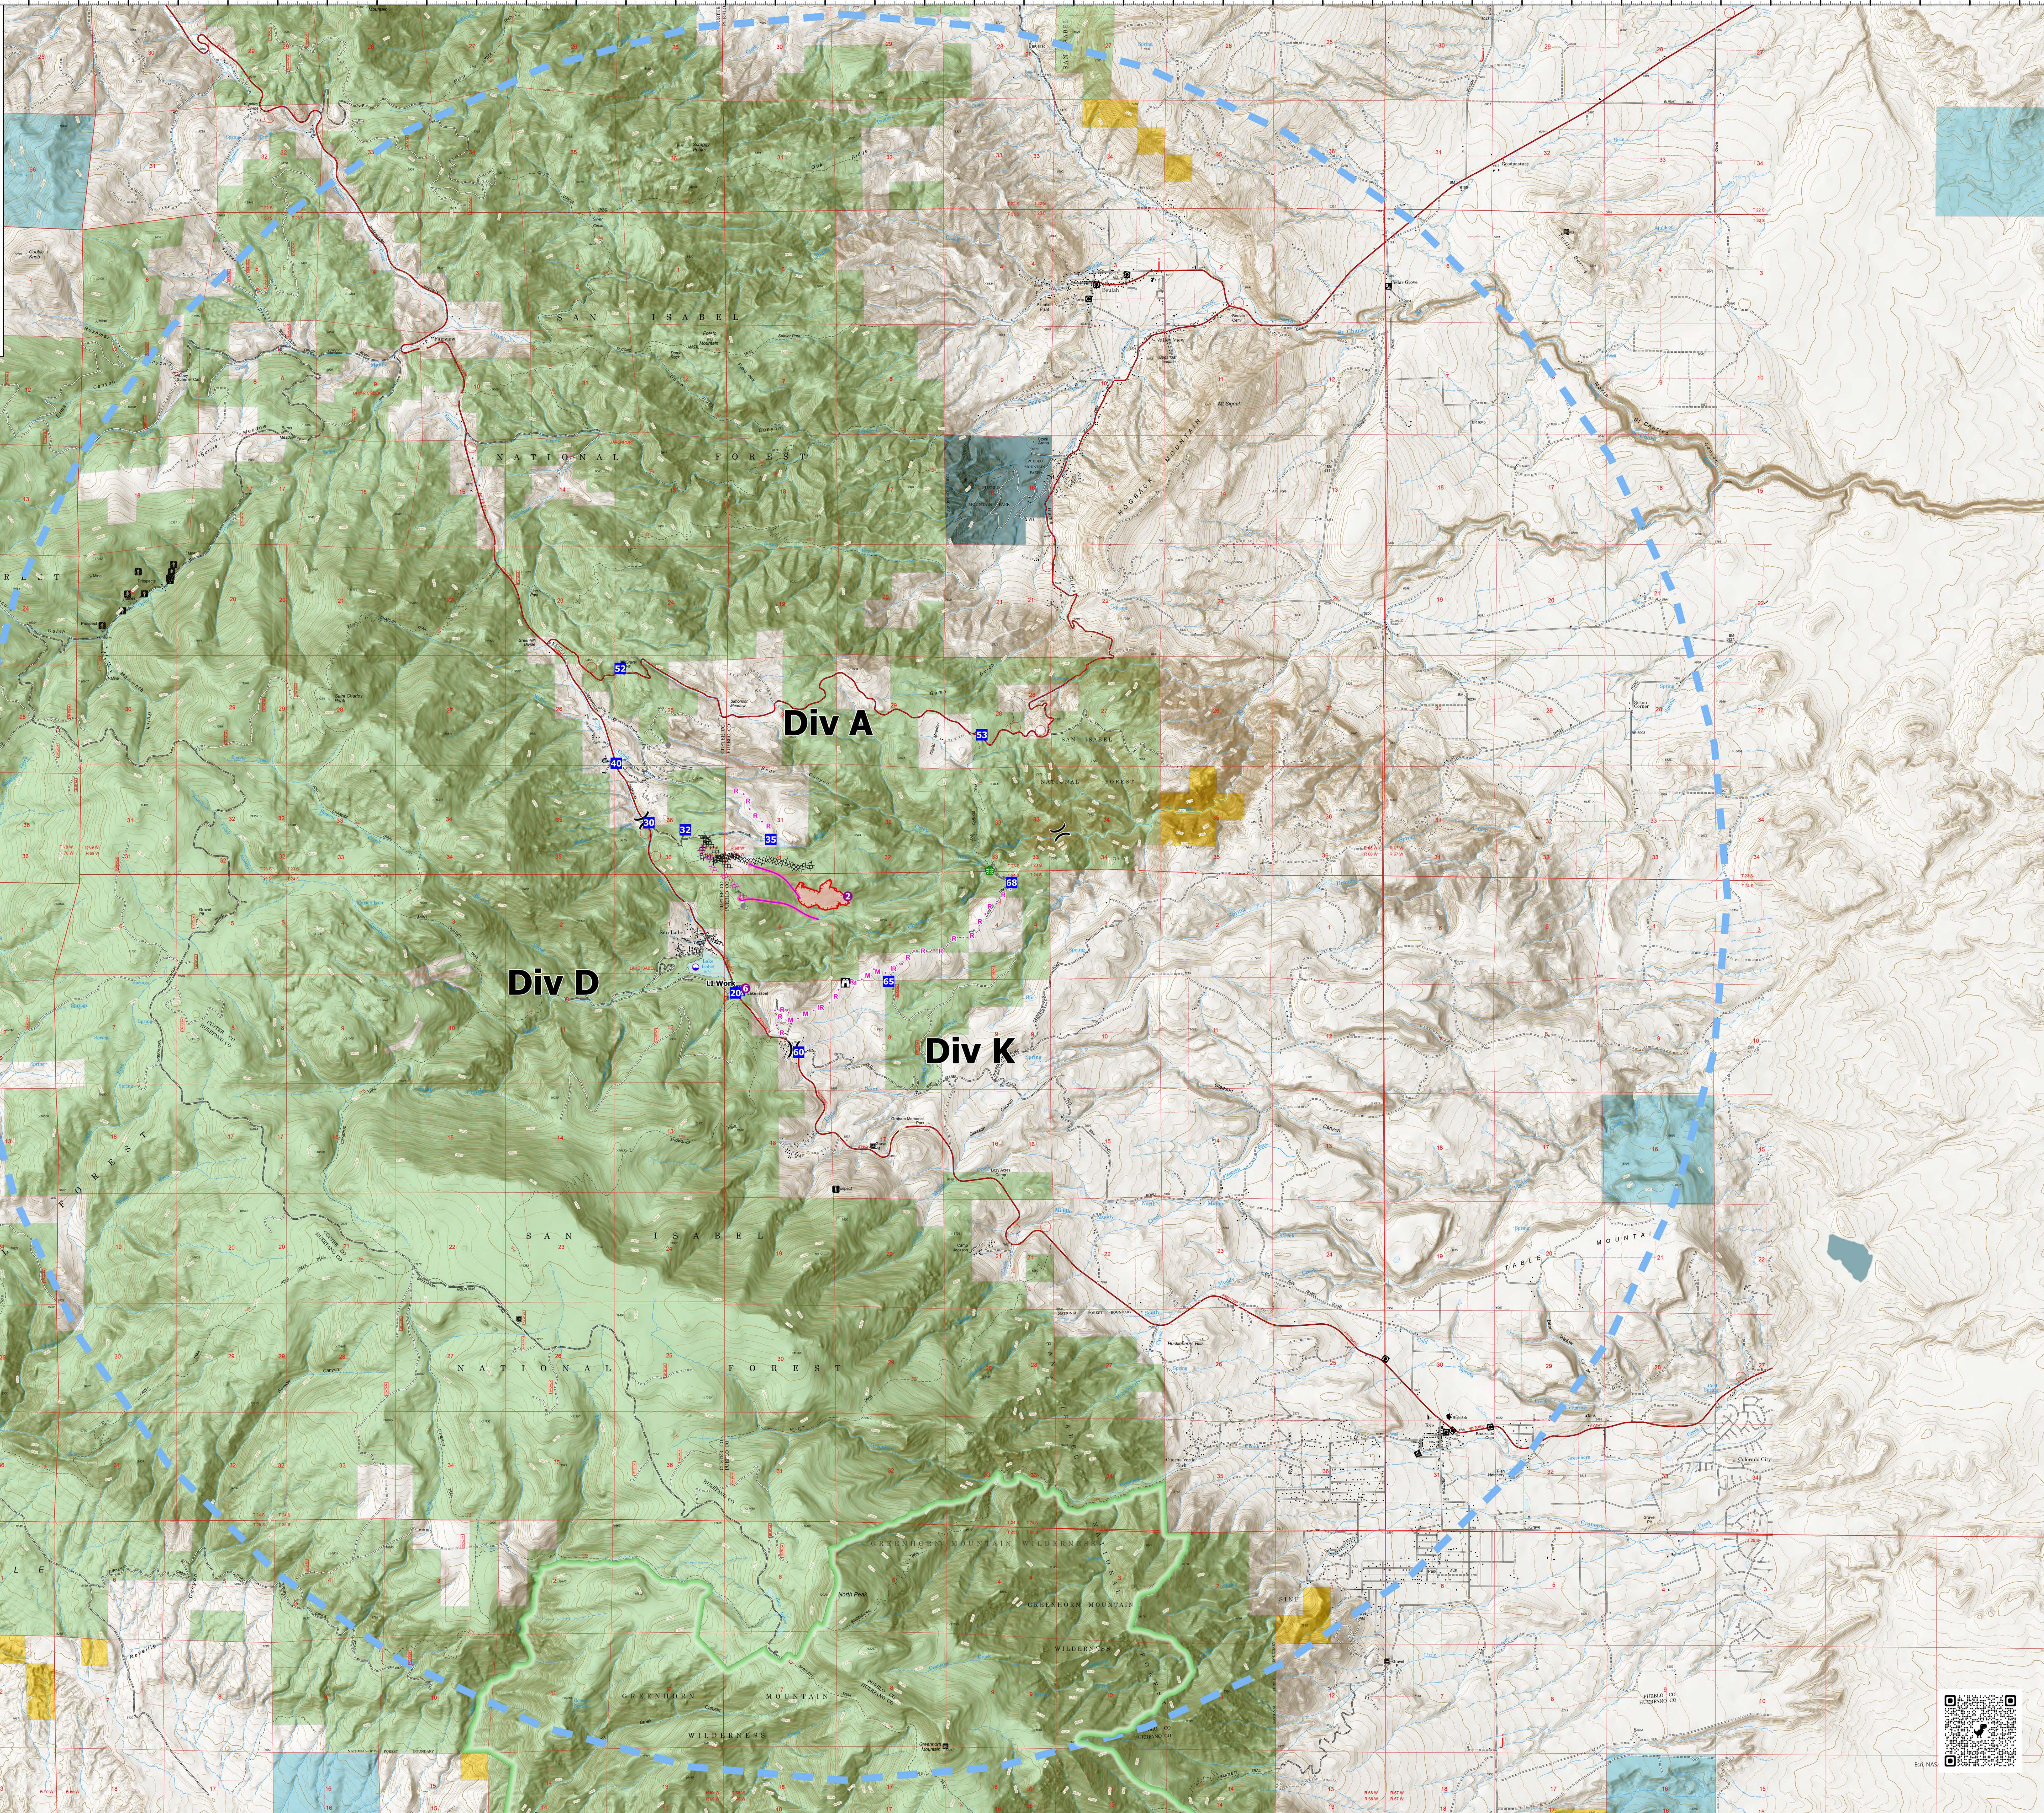

**OPERATIONS**  
 Saint Charles  
 CO-PSF-001717  
 10/22/2023

50 acres at 1421hrs 10/20/2023

0 0.25 0.5 1 1.5 2 Miles

GT  
 10/21/2023 1921  
 GPS walked & MMA Flight  
 North American 1983 Datum LatLong Grid