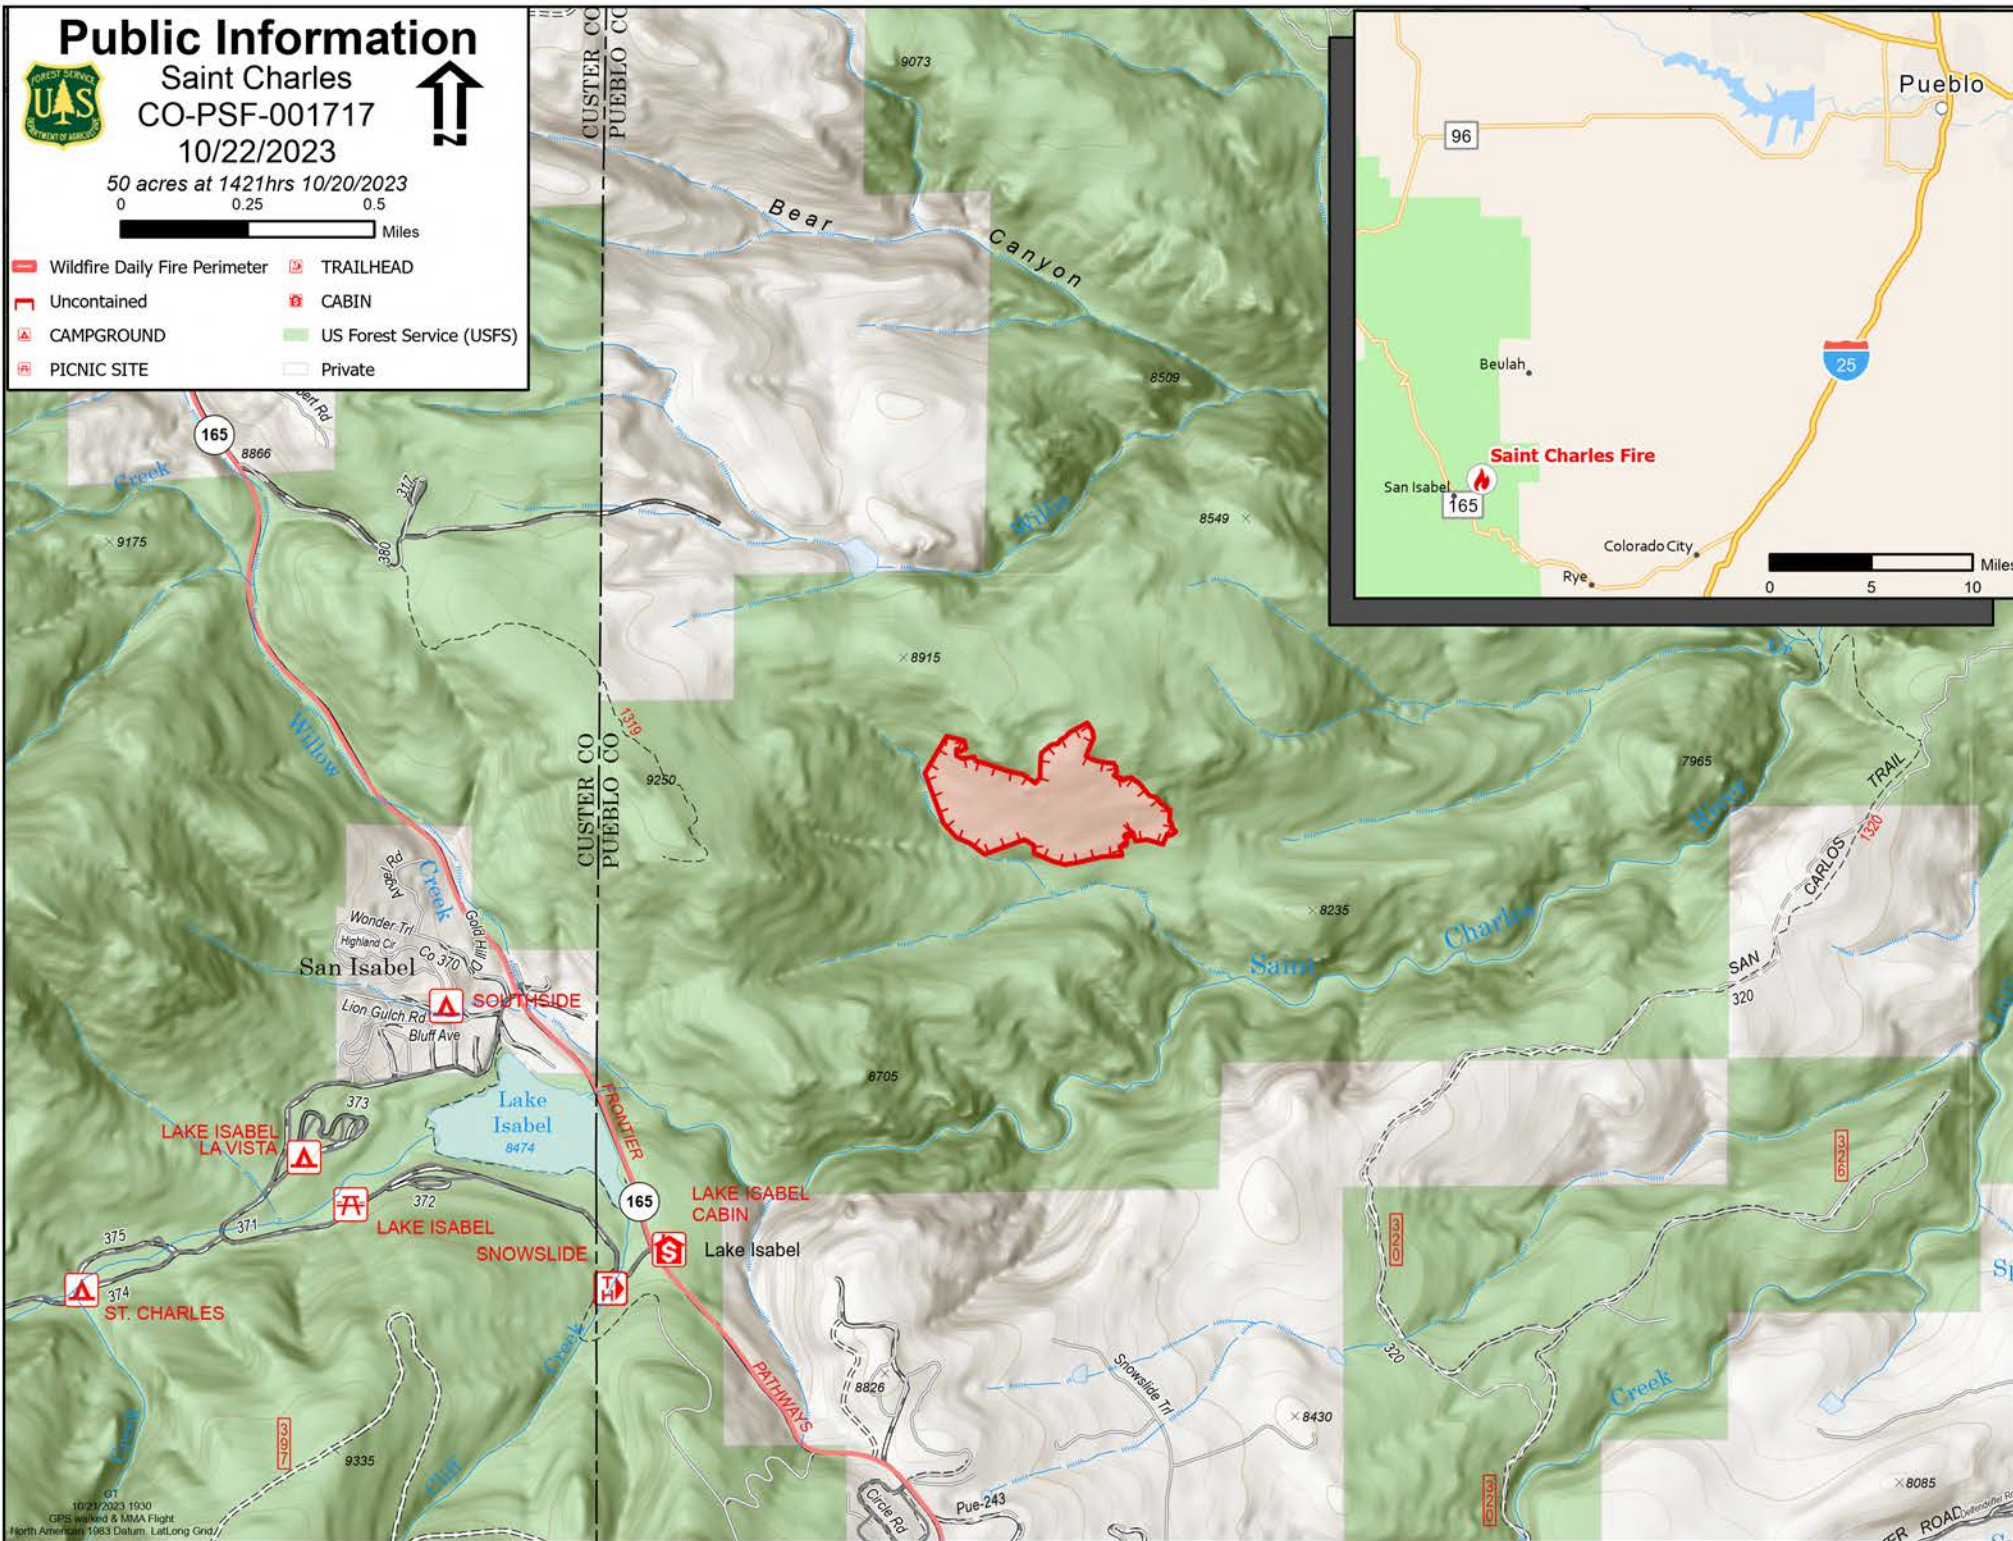

Public Information

Saint Charles
CO-PSF-001717
10/22/2023

50 acres at 1421hrs 10/20/2023

- Wildfire Daily Fire Perimeter
- Uncontained
- CAMPGROUND
- PICNIC SITE
- TRAILHEAD
- CABIN
- US Forest Service (USFS)
- Private

G1
10/21/2023 1930
GPS walked & MMA Flight
North American 1983 Datum, Lat,Long Grid