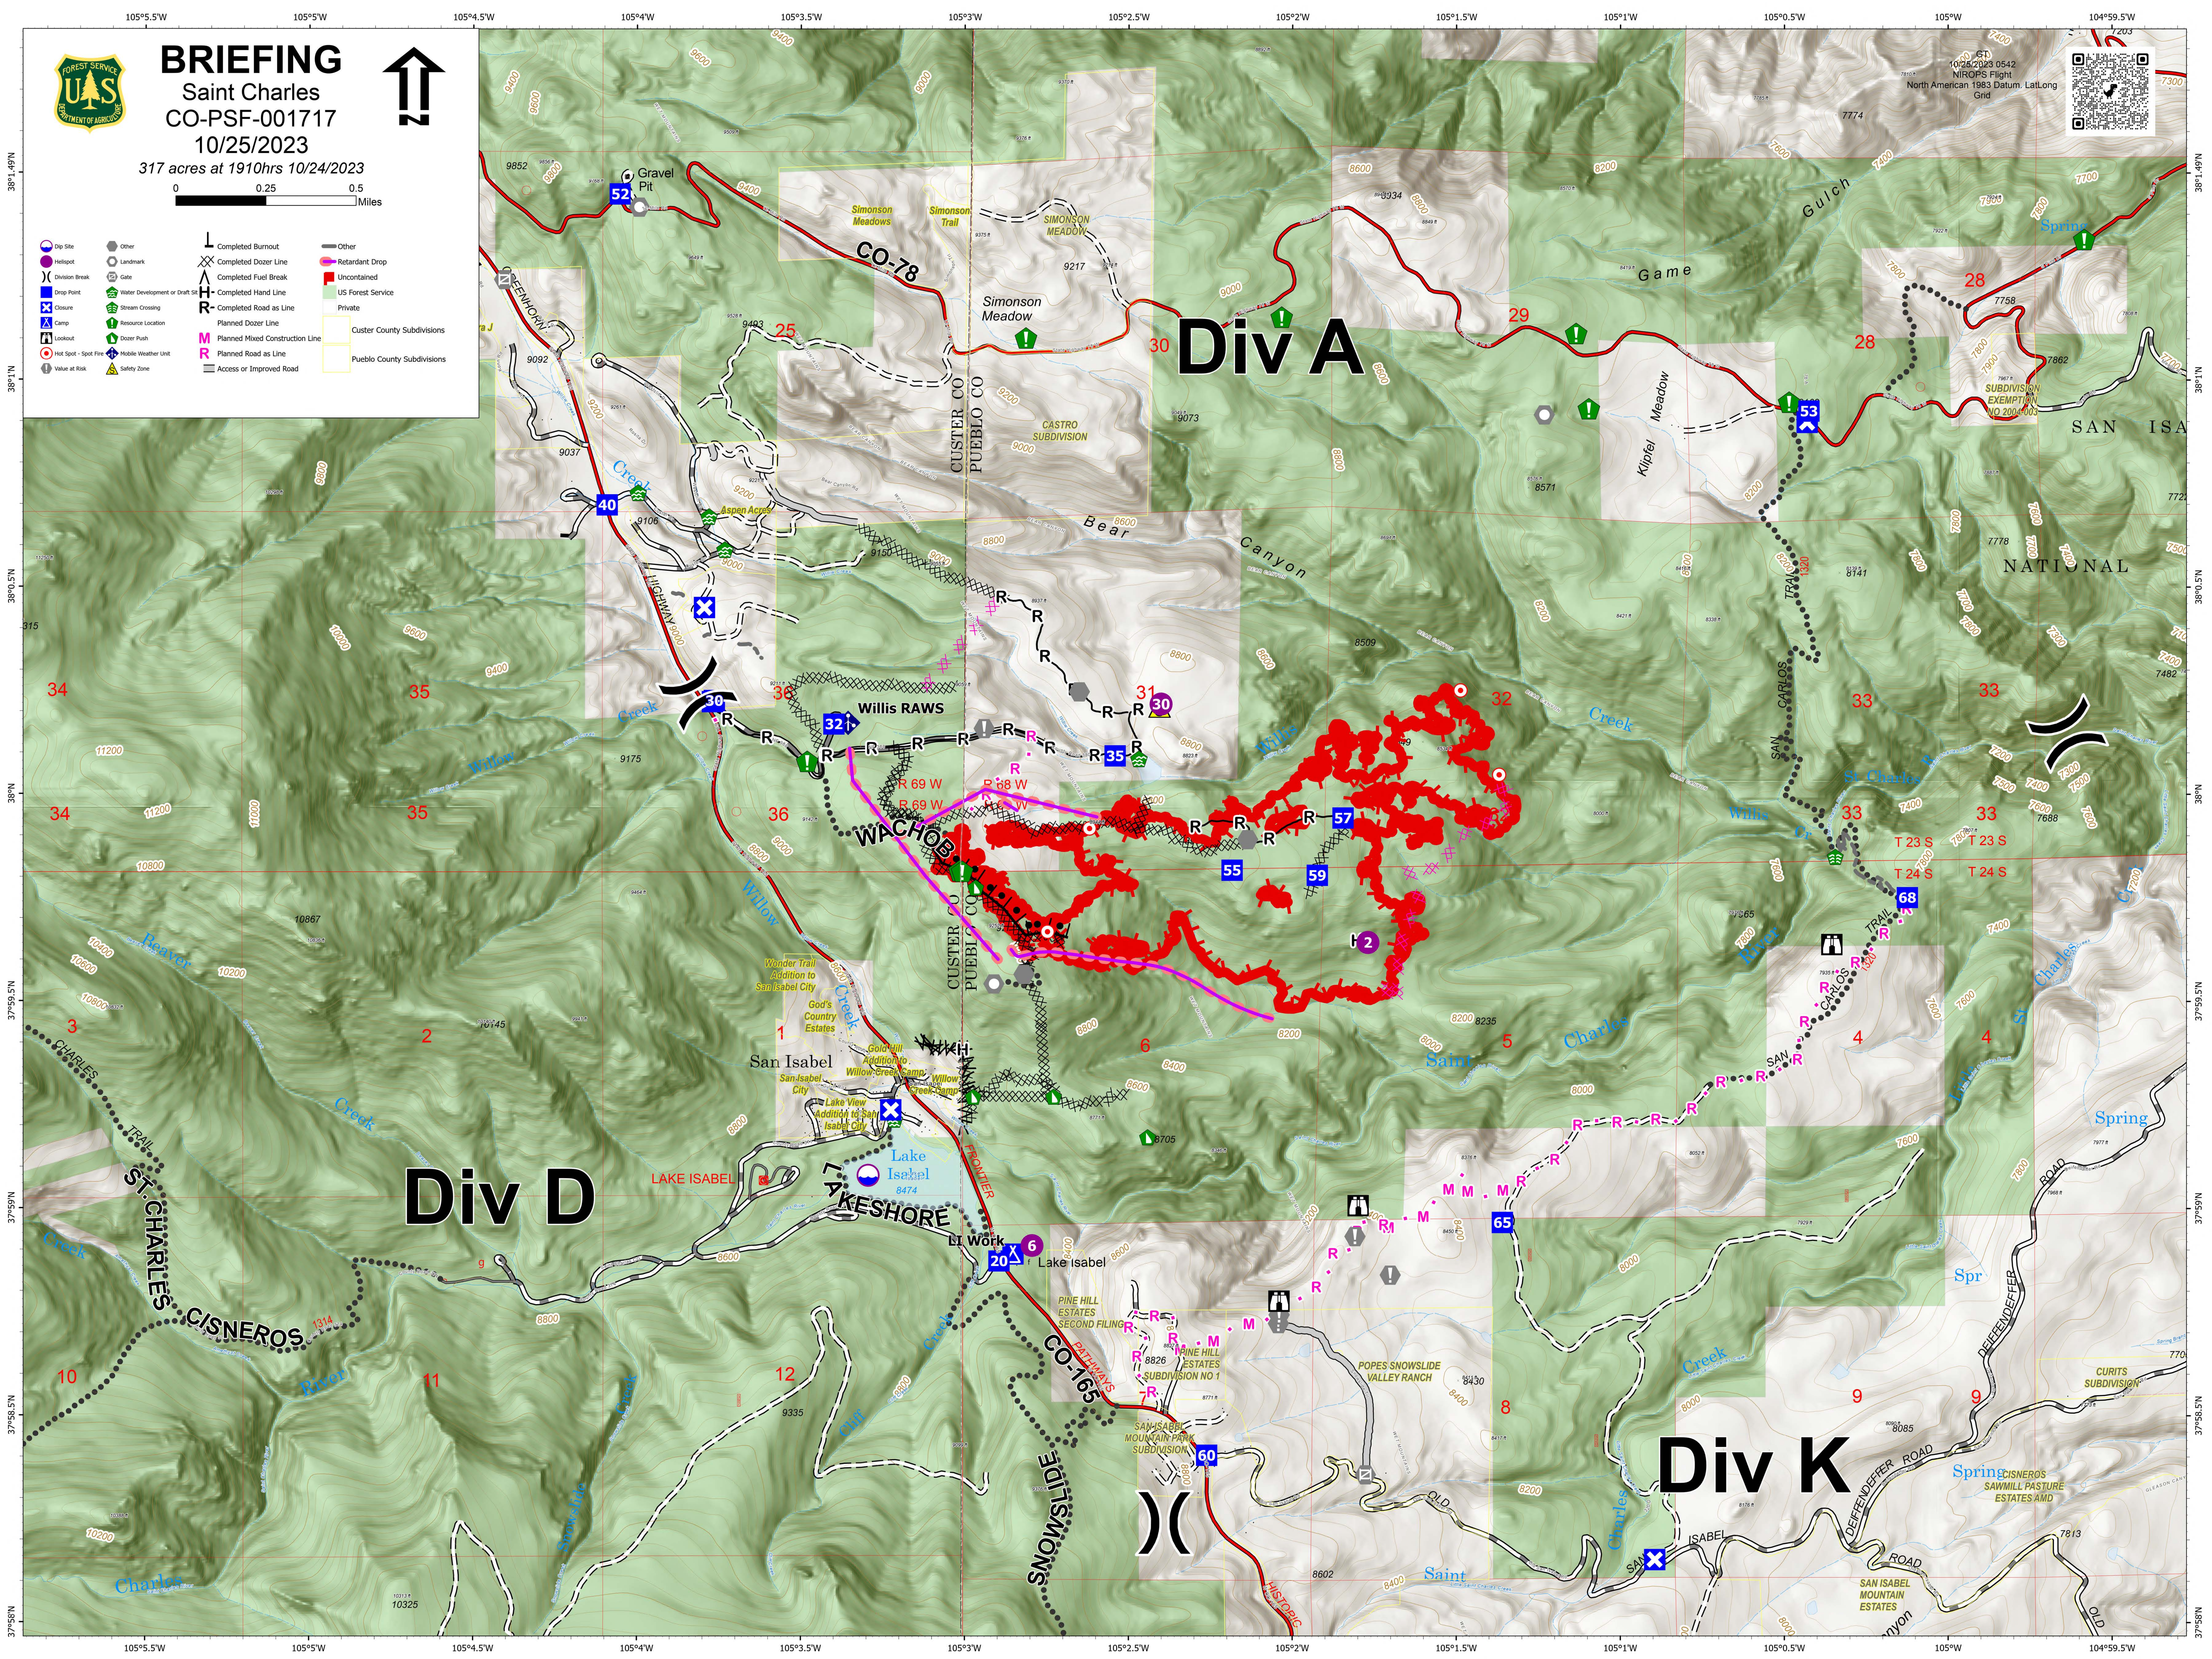

# BRIEFING

Saint Charles  
CO-PSF-001717

10/25/2023

317 acres at 1910hrs 10/24/2023

- Dotted Site
- Helispot
- Division Break
- Drop Point
- Closure
- Camp
- Lookout
- Hot Spot - Spot Fire
- Value at Risk
- Other
- Landmark
- Water Development or Draft Site
- Stream Crossing
- Resource Location
- Dozer Push
- Mobile Weather Unit
- Safety Zone
- Completed Burnout
- Completed Dozer Line
- Completed Fuel Break
- Completed Hand Line
- Completed Road as Line
- Planned Dozer Line
- Planned Mixed Construction Line
- Planned Road as Line
- Access or Improved Road
- Uncontained
- US Forest Service
- Private
- Custer County Subdivisions
- Pueblo County Subdivisions

10/26/2023 0542  
NIROPS Flight  
North American 1983 Datum, Lat/Long  
Grid

## Div K

WACHOB

SNOWSLIDE

San Isabel

Lake Isabel

Willis RAWS

Simonson Meadow

Simonson Trail