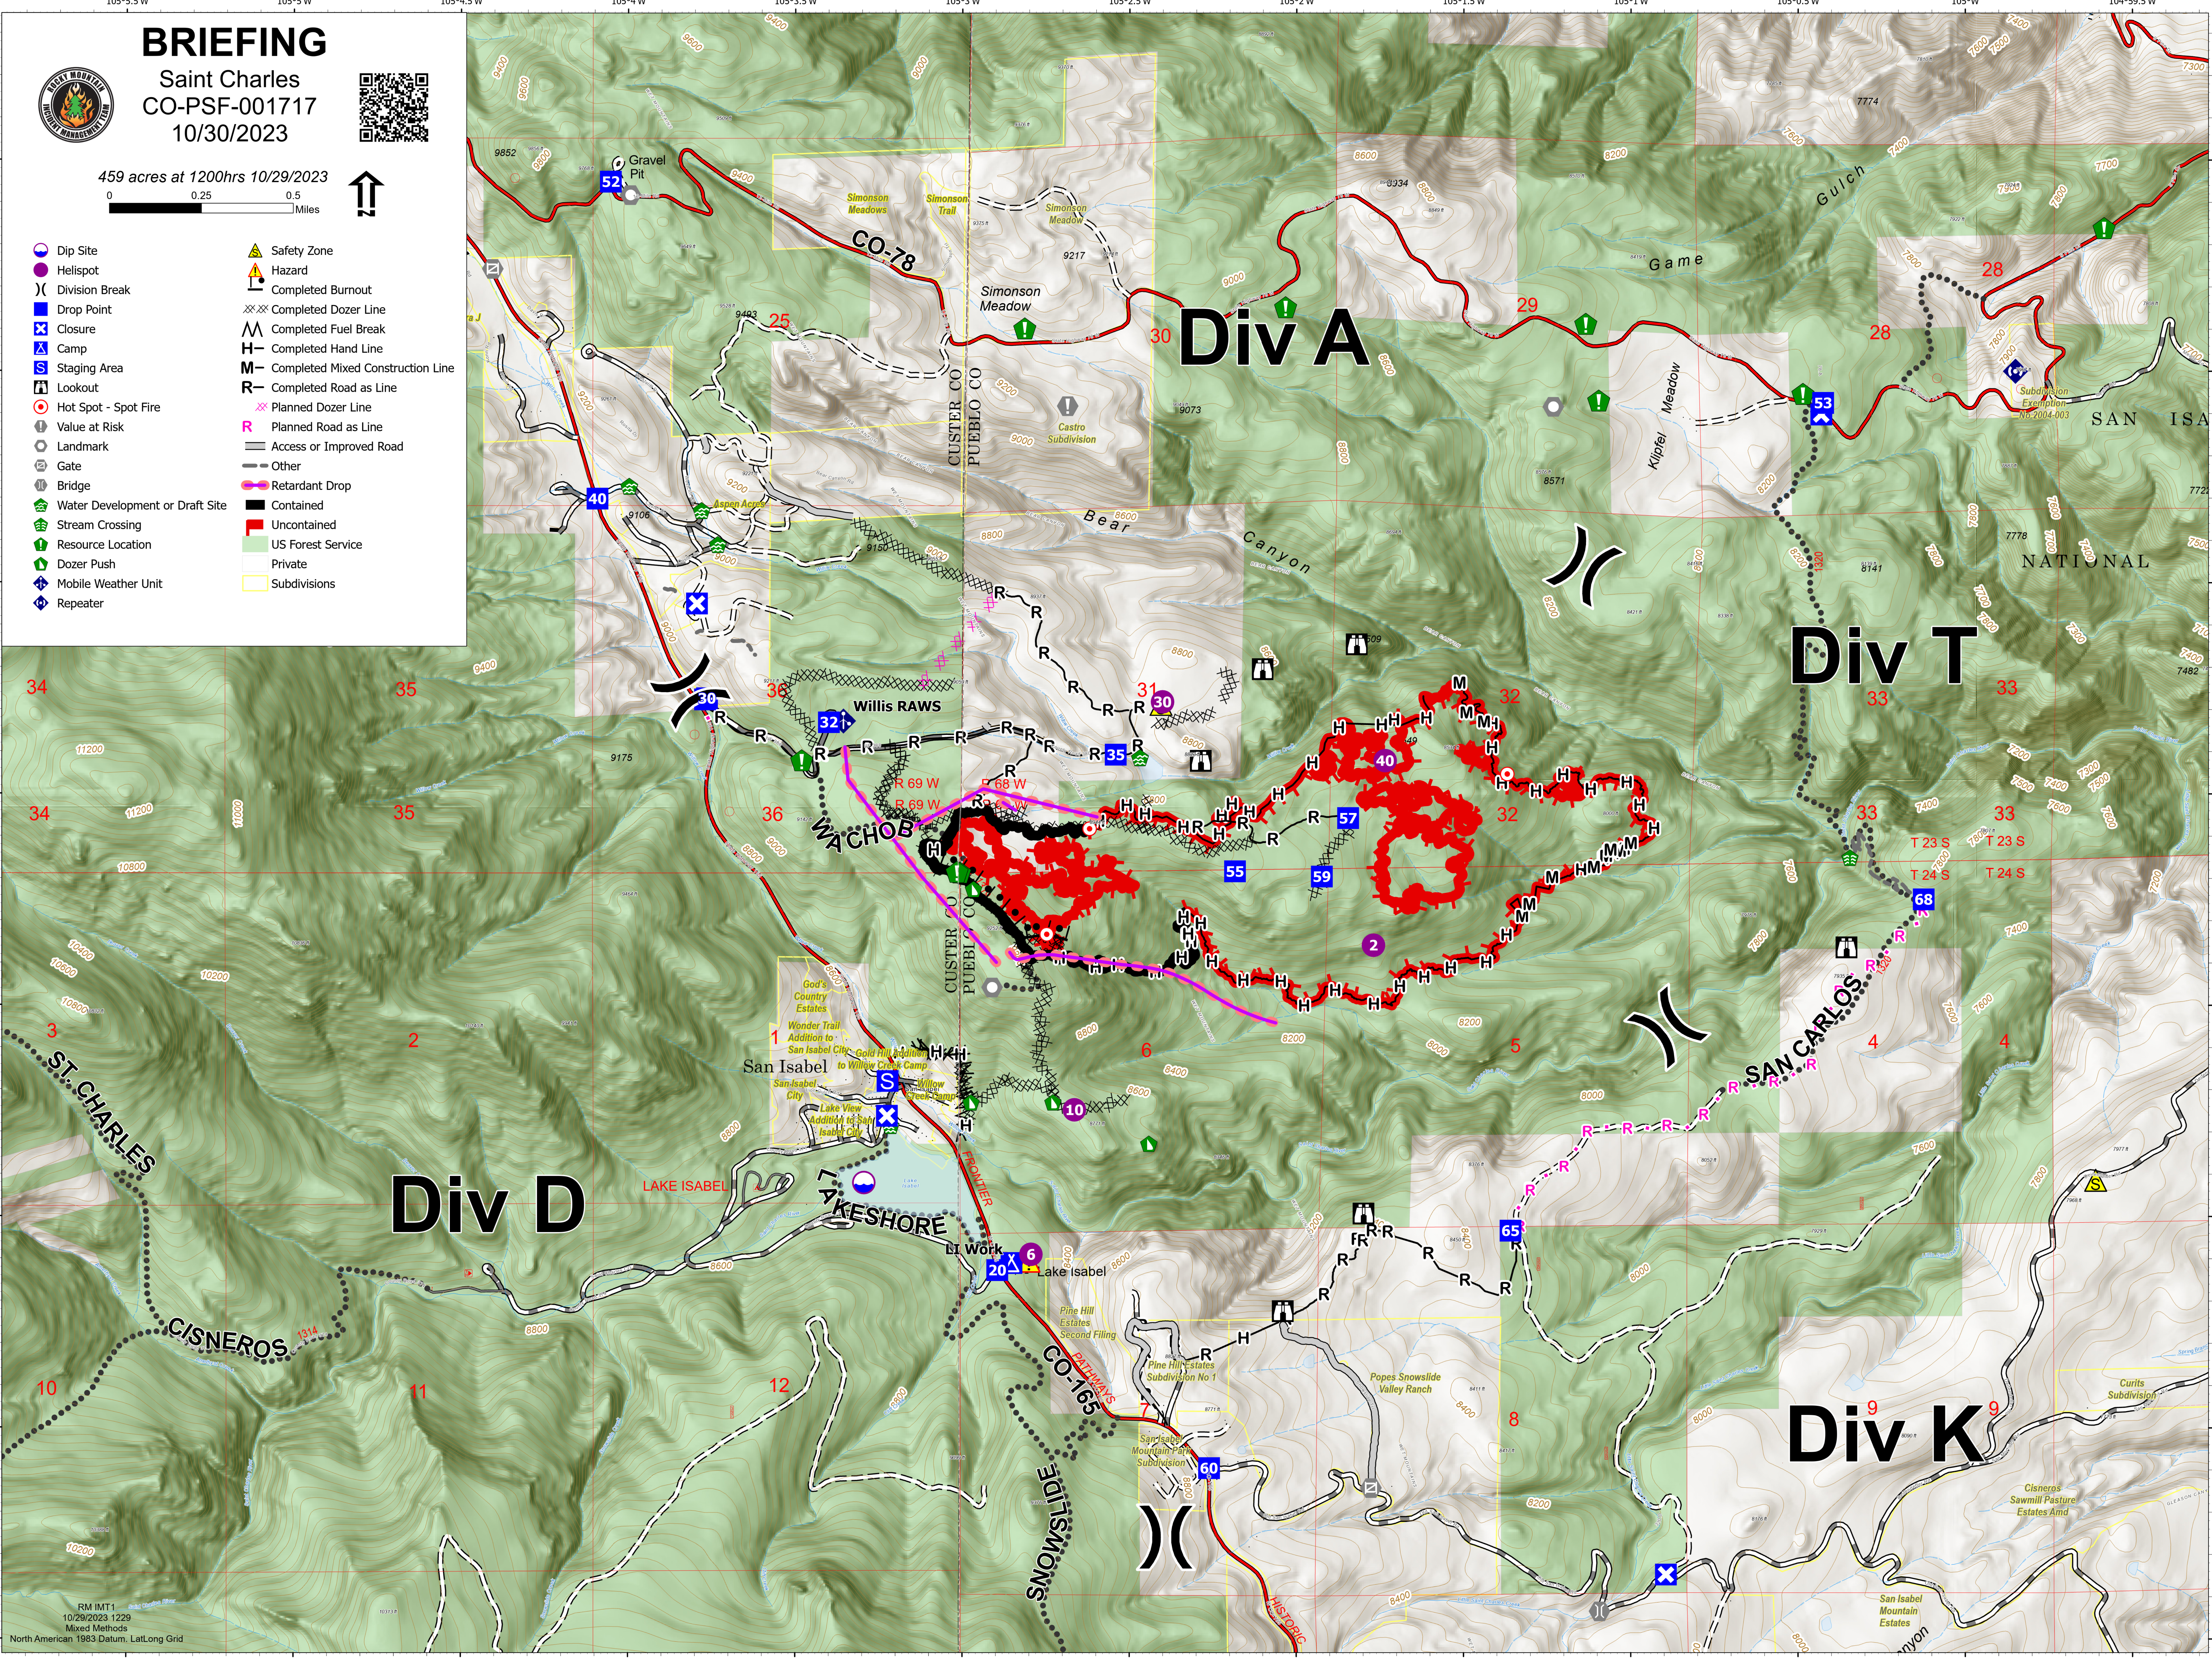

# BRIEFING

Saint Charles  
CO-PSF-001717  
10/30/2023

459 acres at 1200hrs 10/29/2023

- Dip Site
- Helispot
- Division Break
- Drop Point
- Closure
- Camp
- Staging Area
- Lookout
- Hot Spot - Spot Fire
- Value at Risk
- Landmark
- Gate
- Bridge
- Water Development or Draft Site
- Stream Crossing
- Resource Location
- Dozer Push
- Mobile Weather Unit
- Repeater
- Safety Zone
- Hazard
- Completed Burnout
- Completed Dozer Line
- Completed Fuel Break
- Completed Hand Line
- Completed Mixed Construction Line
- Completed Road as Line
- Planned Dozer Line
- Planned Road as Line
- Access or Improved Road
- Other
- Retardant Drop
- Contained
- Uncontained
- US Forest Service
- Private
- Subdivisions

## Div A

## Div T

## Div K

WACHOB

San Isabel

SNOWSLIDE

SAN CARLOS

SAN ISABEL

NATIONAL