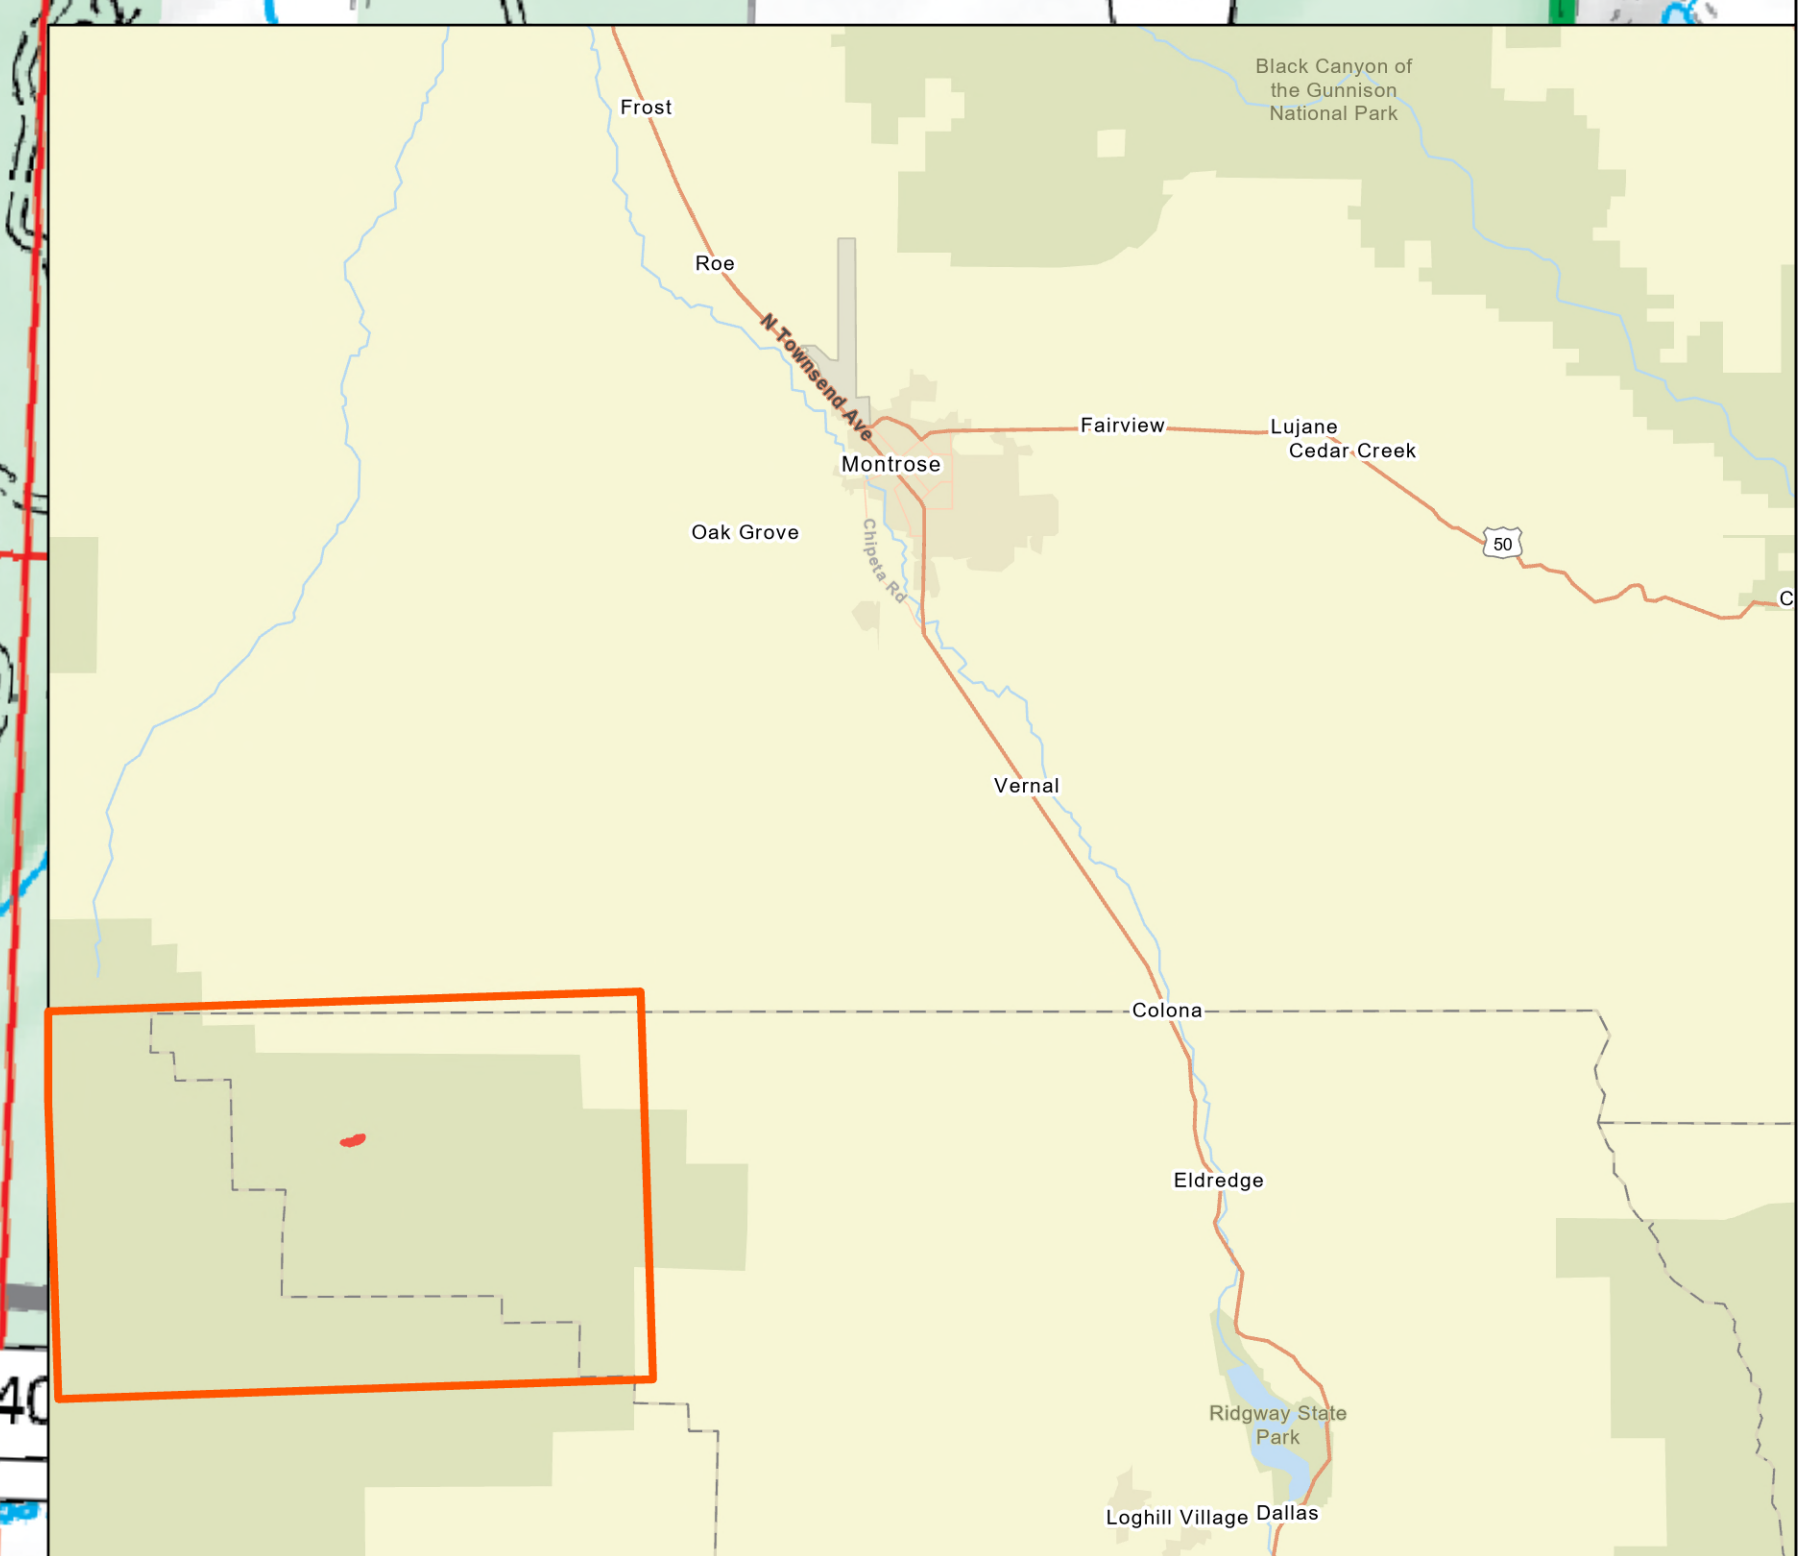

Public Information
 Spring Creek
 CO-GMF-000267
 16 acres
 09/12/2023
 Fire perimeter updated from
 Acres from GPS and MMA on 09/11/2023 1300
 MDT

 Wildfire Daily Fire Perimeter

KKolanoski
 9/11/2023 1915
 North American 1983 Datum.
 Lat/Long Grid