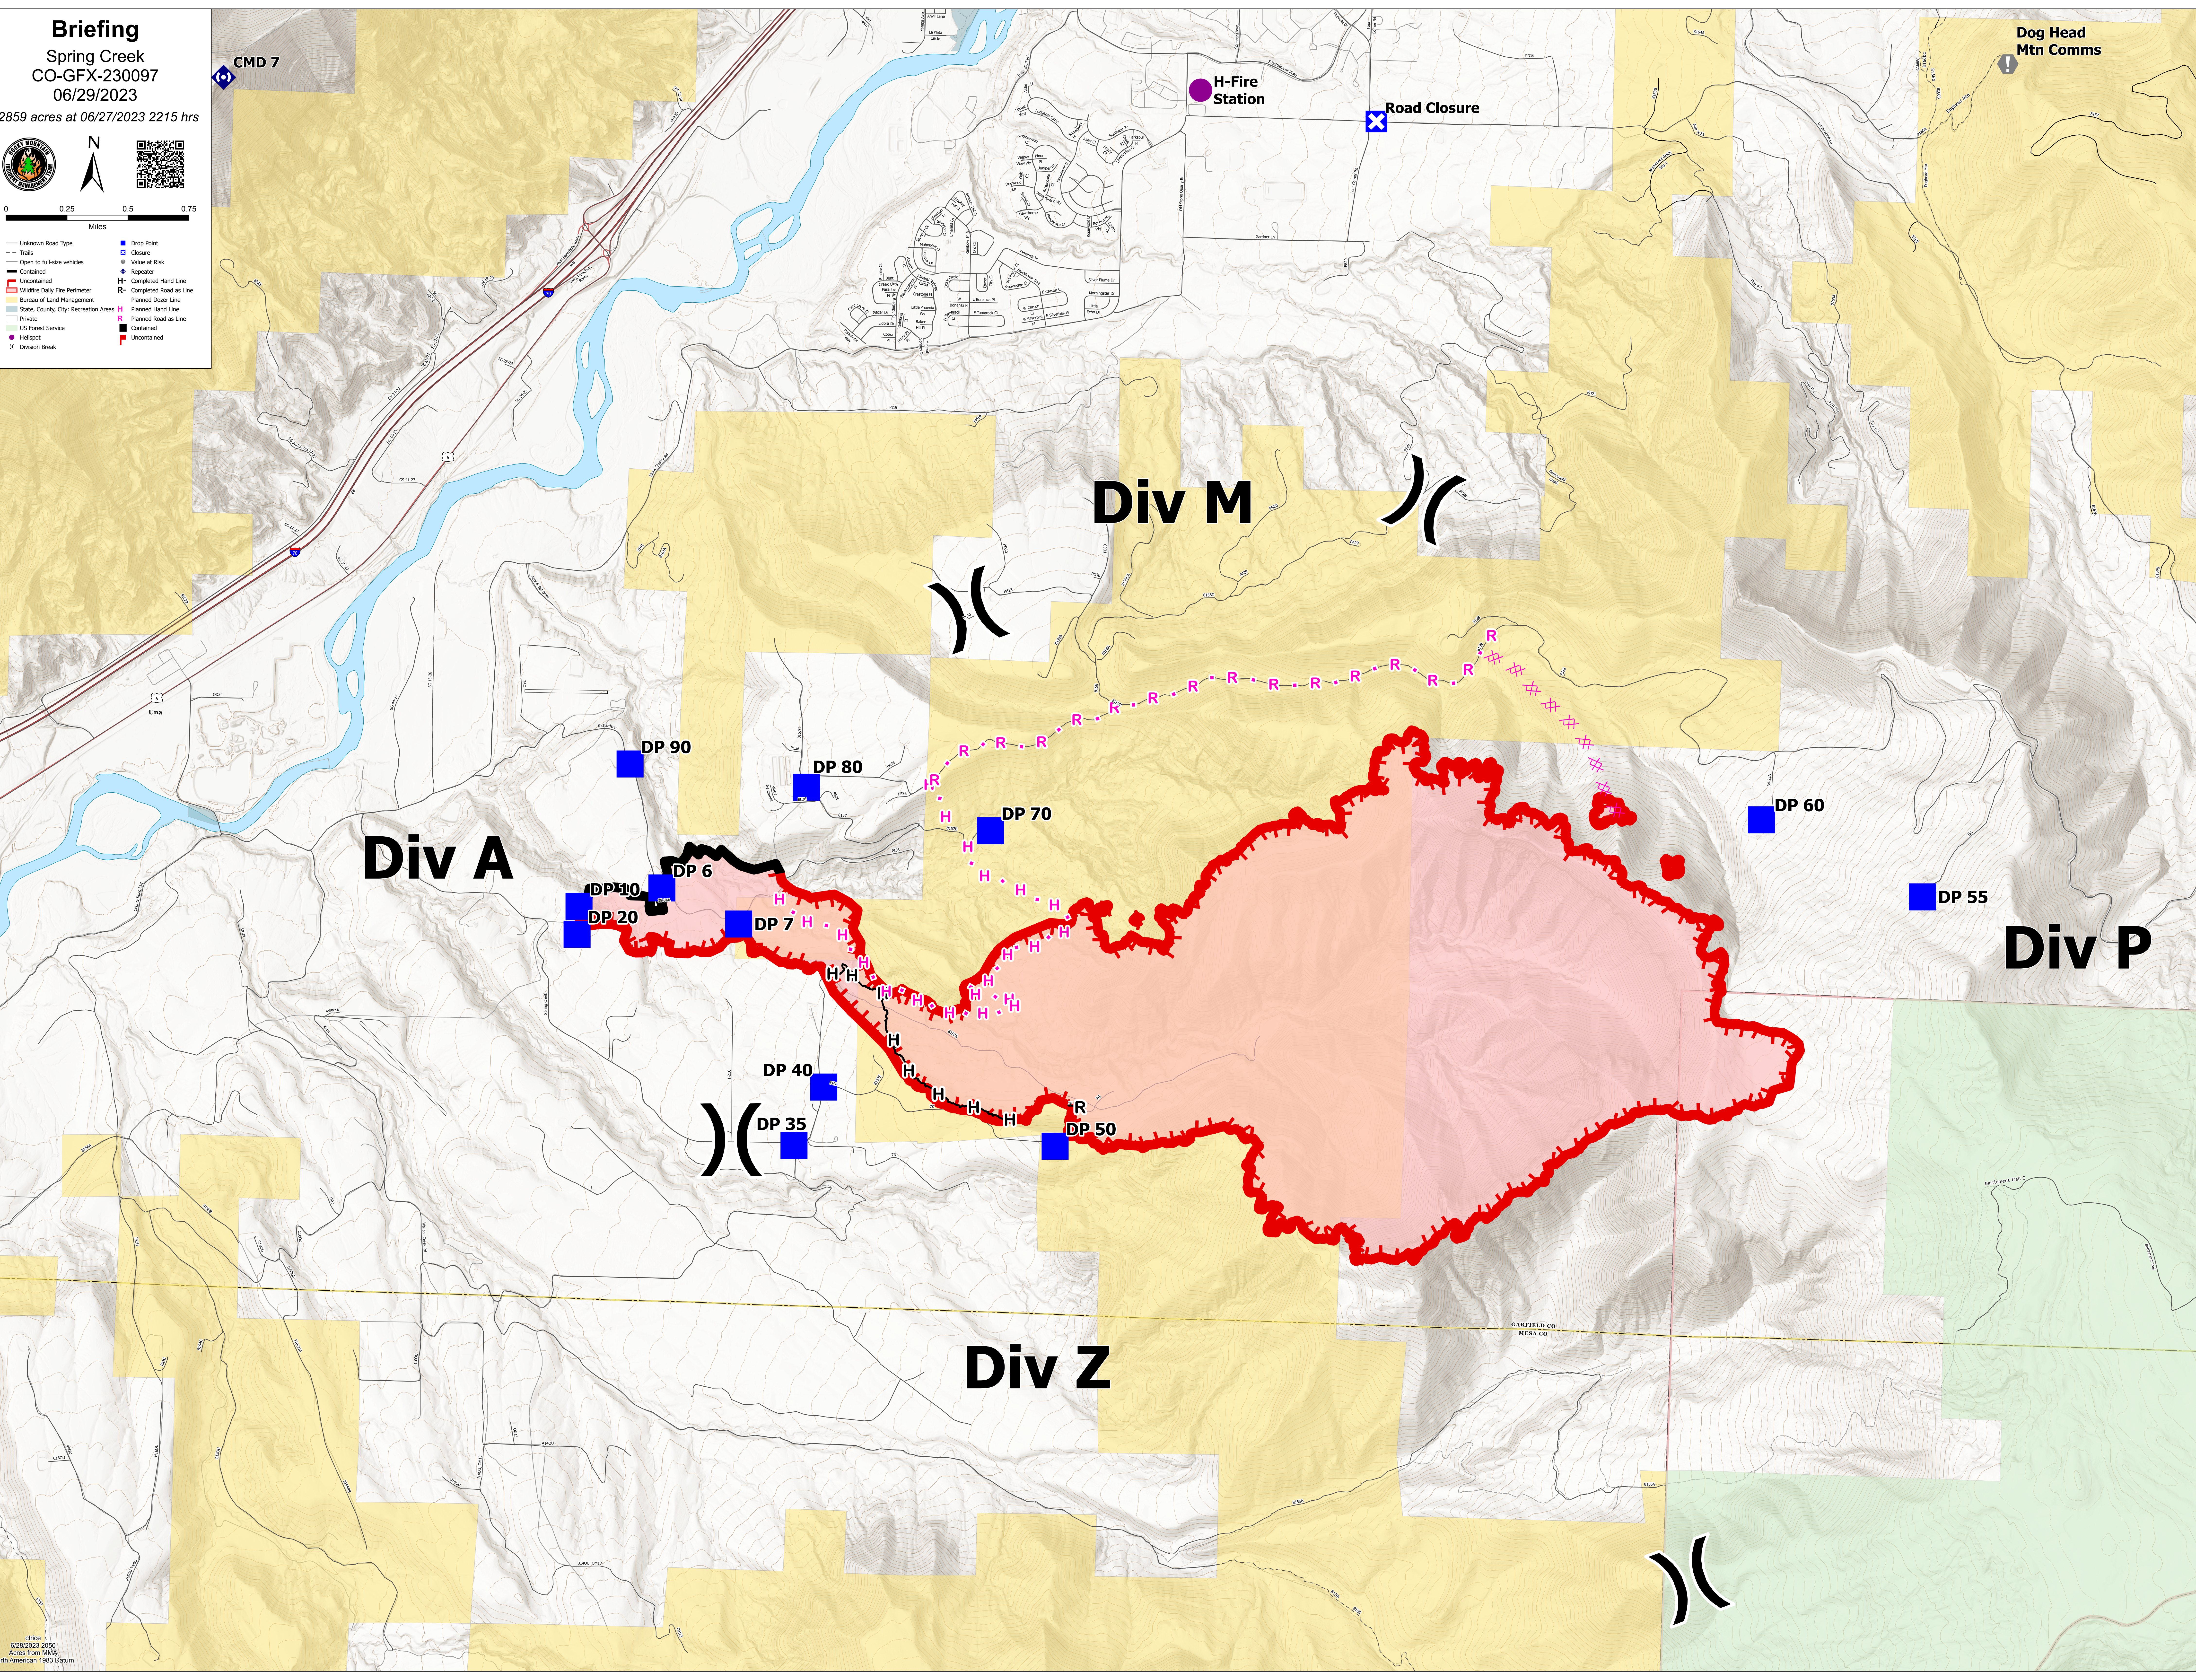

Briefing

Spring Creek
CO-GFX-230097
06/29/2023

2859 acres at 06/27/2023 2215 hrs

© 2023
06/28/2023 2050
Acres from MMA
North American 1983 Datum

Div A

Div M

Div Z

Div P

CMD 7

H-Fire Station

Road Closure

Dog Head Mtn Comms

GARFIELD CO
MESA CO