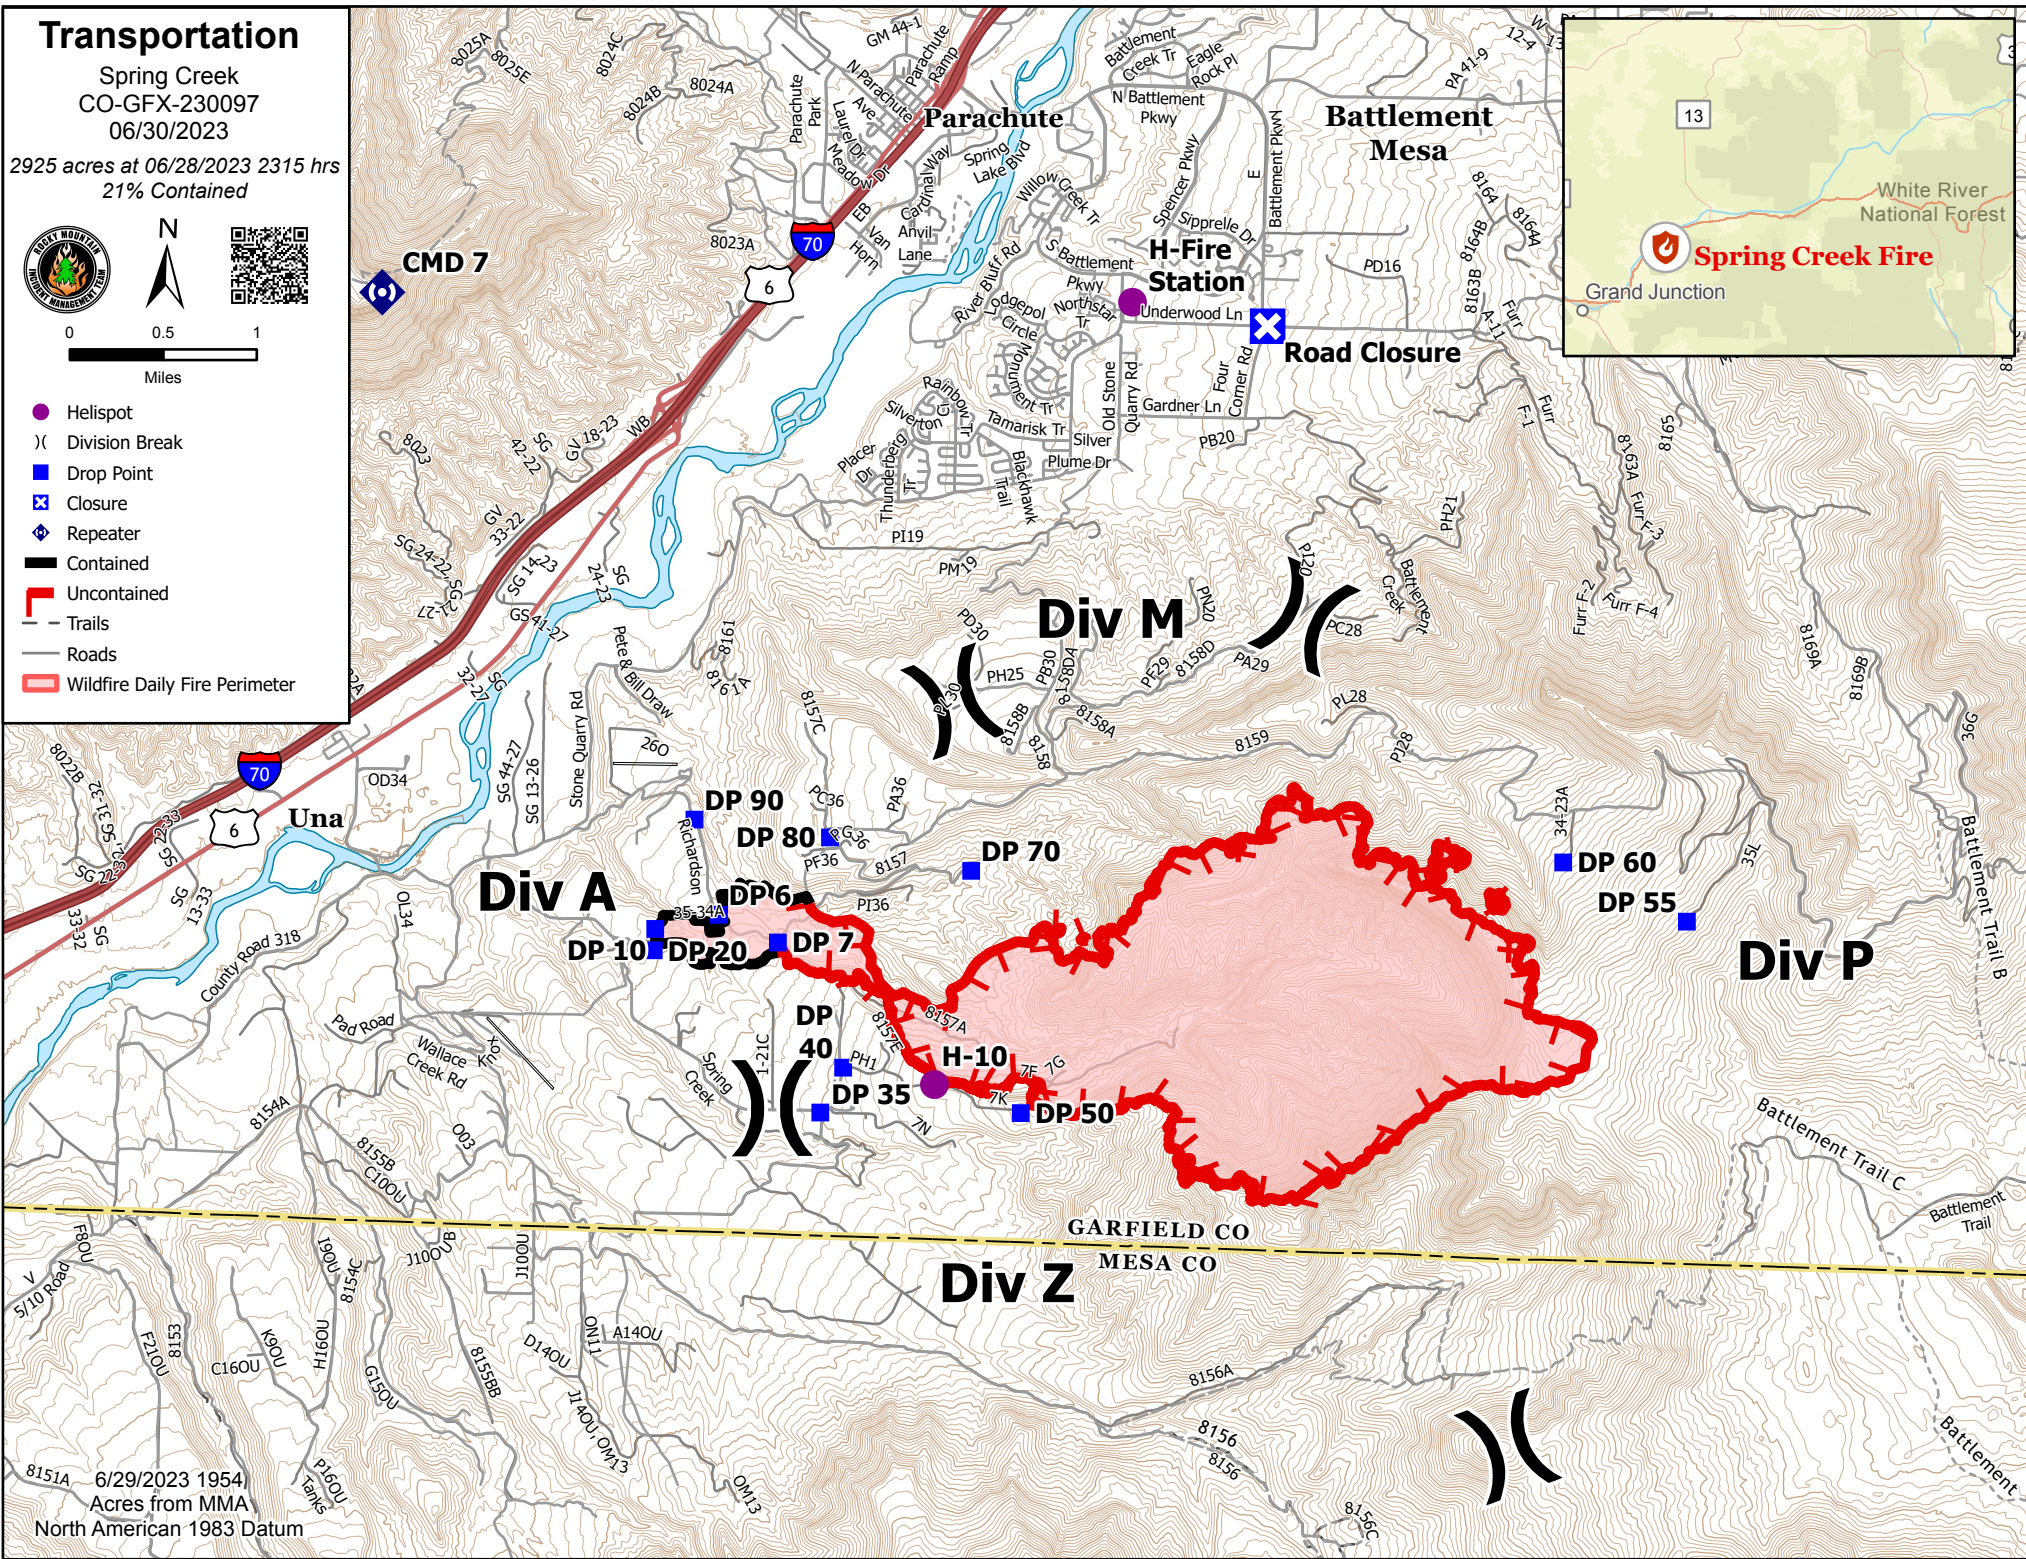

Transportation

Spring Creek
CO-GFX-230097
06/30/2023

2925 acres at 06/28/2023 2315 hrs
21% Contained

- Helispot
- () Division Break
- Drop Point
- ⊠ Closure
- ⬠ Repeater
- ▬ Contained
- ▬ Uncontained
- - Trails
- Roads
- ▭ Wildfire Daily Fire Perimeter

6/29/2023 1954
Acres from MMA
North American 1983 Datum