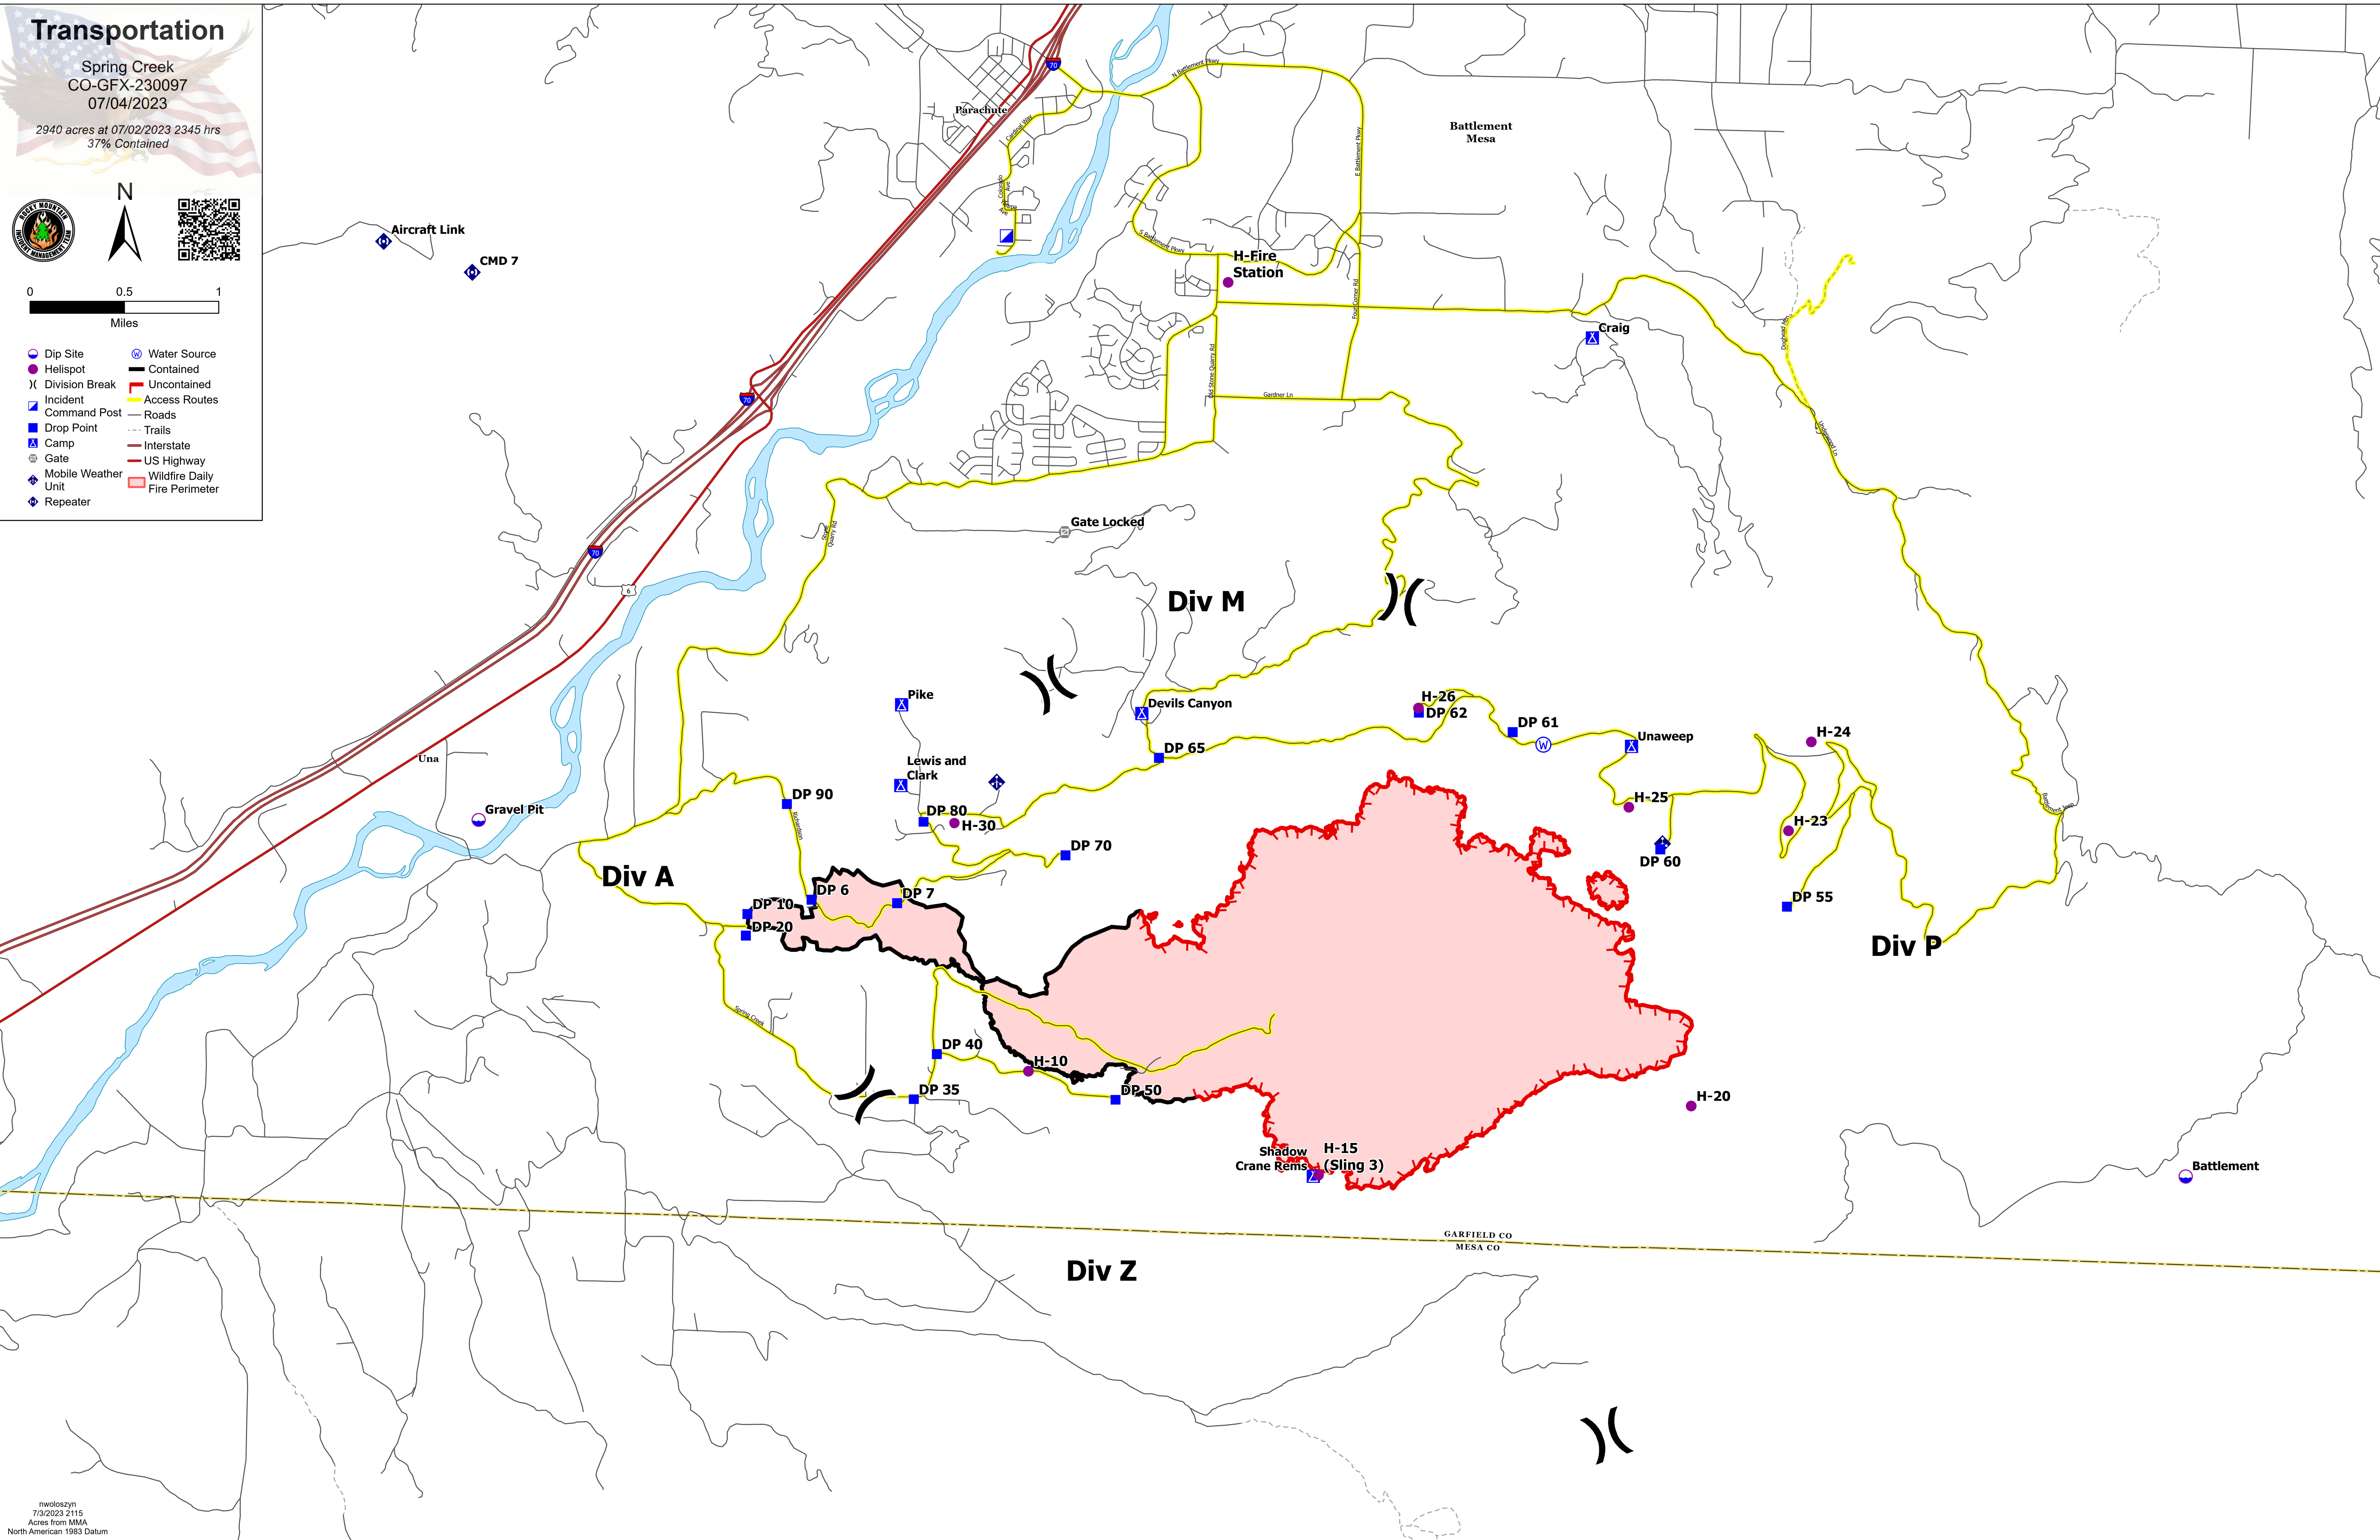

Transportation

Spring Creek
CO-GFX-230097
07/04/2023

2940 acres at 07/02/2023 2345 hrs
37% Contained

- Dip Site
- Helispot
- Division Break
- Incident
- Command Post
- Drop Point
- Camp
- Gate
- Mobile Weather Unit
- Repeater
- Water Source
- Contained
- Uncontained
- Access Routes
- Roads
- Trails
- Interstate
- US Highway
- Wildfire Daily
- Fire Perimeter

nwoleszyn
7/3/2023 2115
Acres from MMA
North American 1983 Datum