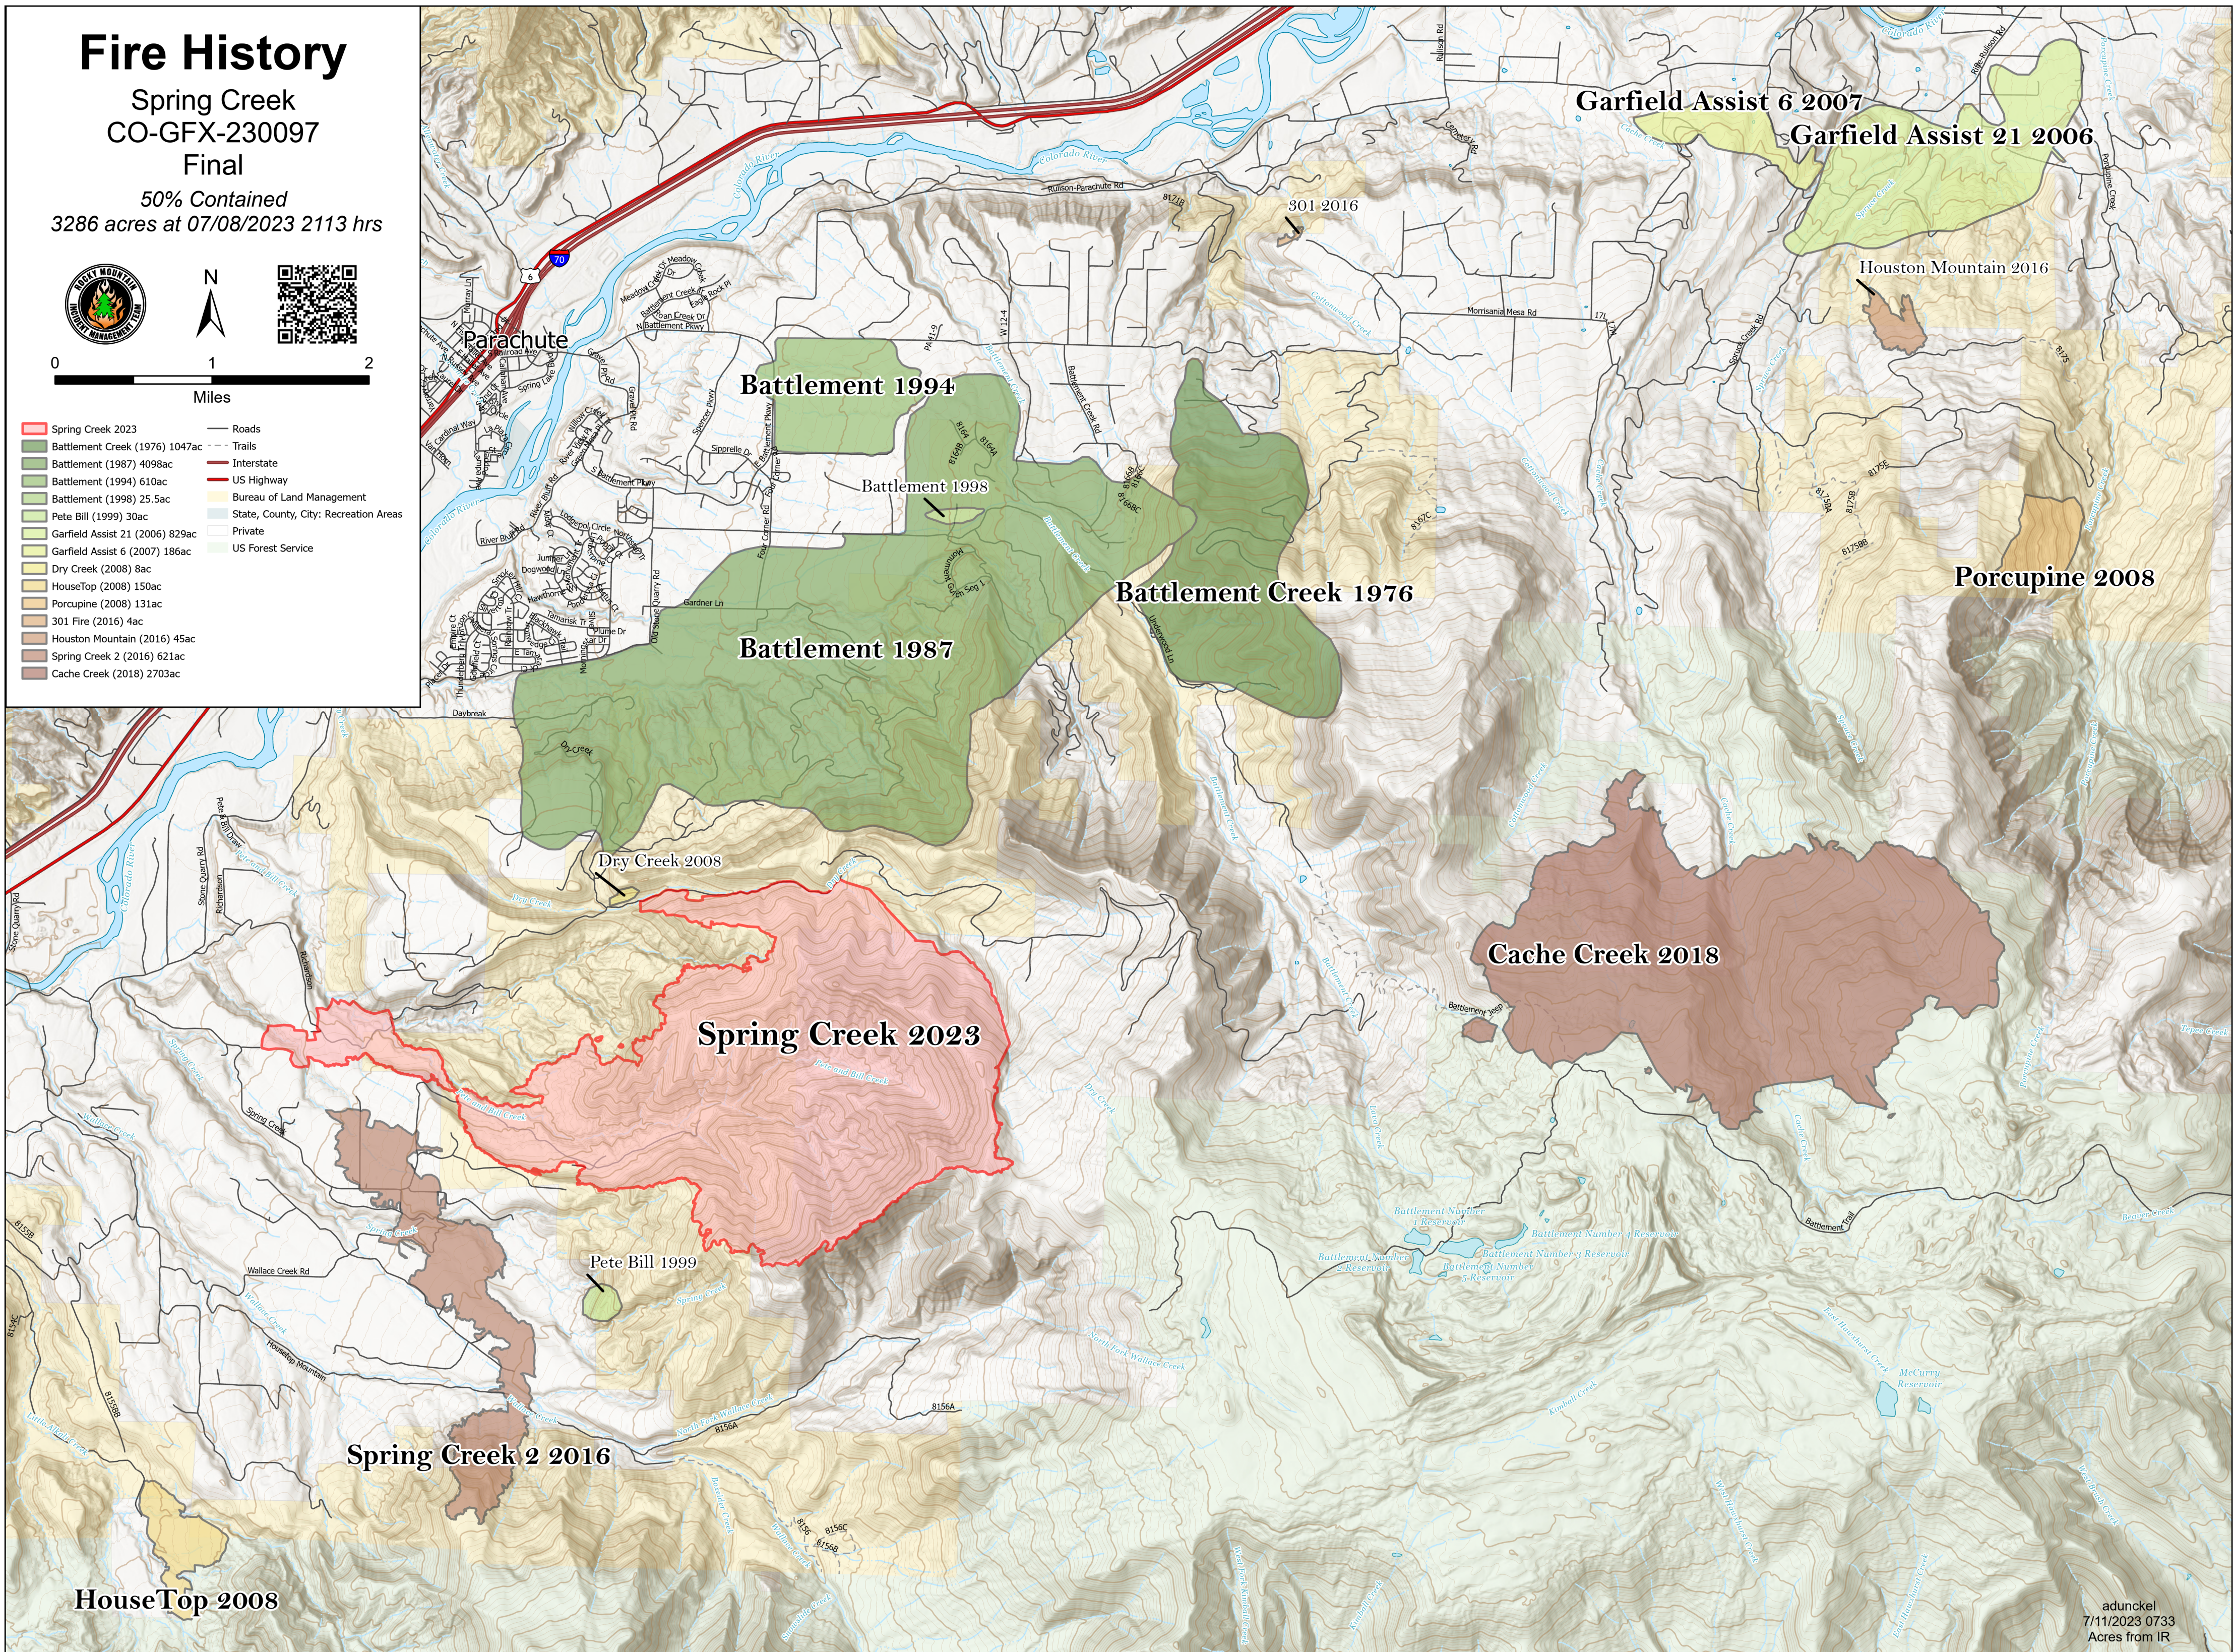

Fire History

Spring Creek
CO-GFX-230097

Final

50% Contained
3286 acres at 07/08/2023 2113 hrs

- Spring Creek 2023
 - Battlement Creek (1976) 1047ac
 - Battlement (1987) 4098ac
 - Battlement (1994) 610ac
 - Battlement (1998) 25.5ac
 - Pete Bill (1999) 30ac
 - Garfield Assist 21 (2006) 829ac
 - Garfield Assist 6 (2007) 186ac
 - Dry Creek (2008) 8ac
 - HouseTop (2008) 150ac
 - Porcupine (2008) 131ac
 - 301 Fire (2016) 4ac
 - Houston Mountain (2016) 45ac
 - Spring Creek 2 (2016) 621ac
 - Cache Creek (2018) 2703ac
- Roads
 - Trails
 - Interstate
 - US Highway
 - Bureau of Land Management
 - State, County, City: Recreation Areas
 - Private
 - US Forest Service

HouseTop 2008

Spring Creek 2 2016

Pete Bill 1999

Dry Creek 2008

Spring Creek 2023

Battlement 1987

Battlement Creek 1976

Battlement 1994

Battlement 1998

Cache Creek 2018

Porcupine 2008

Houston Mountain 2016

Garfield Assist 21 2006

Garfield Assist 6 2007