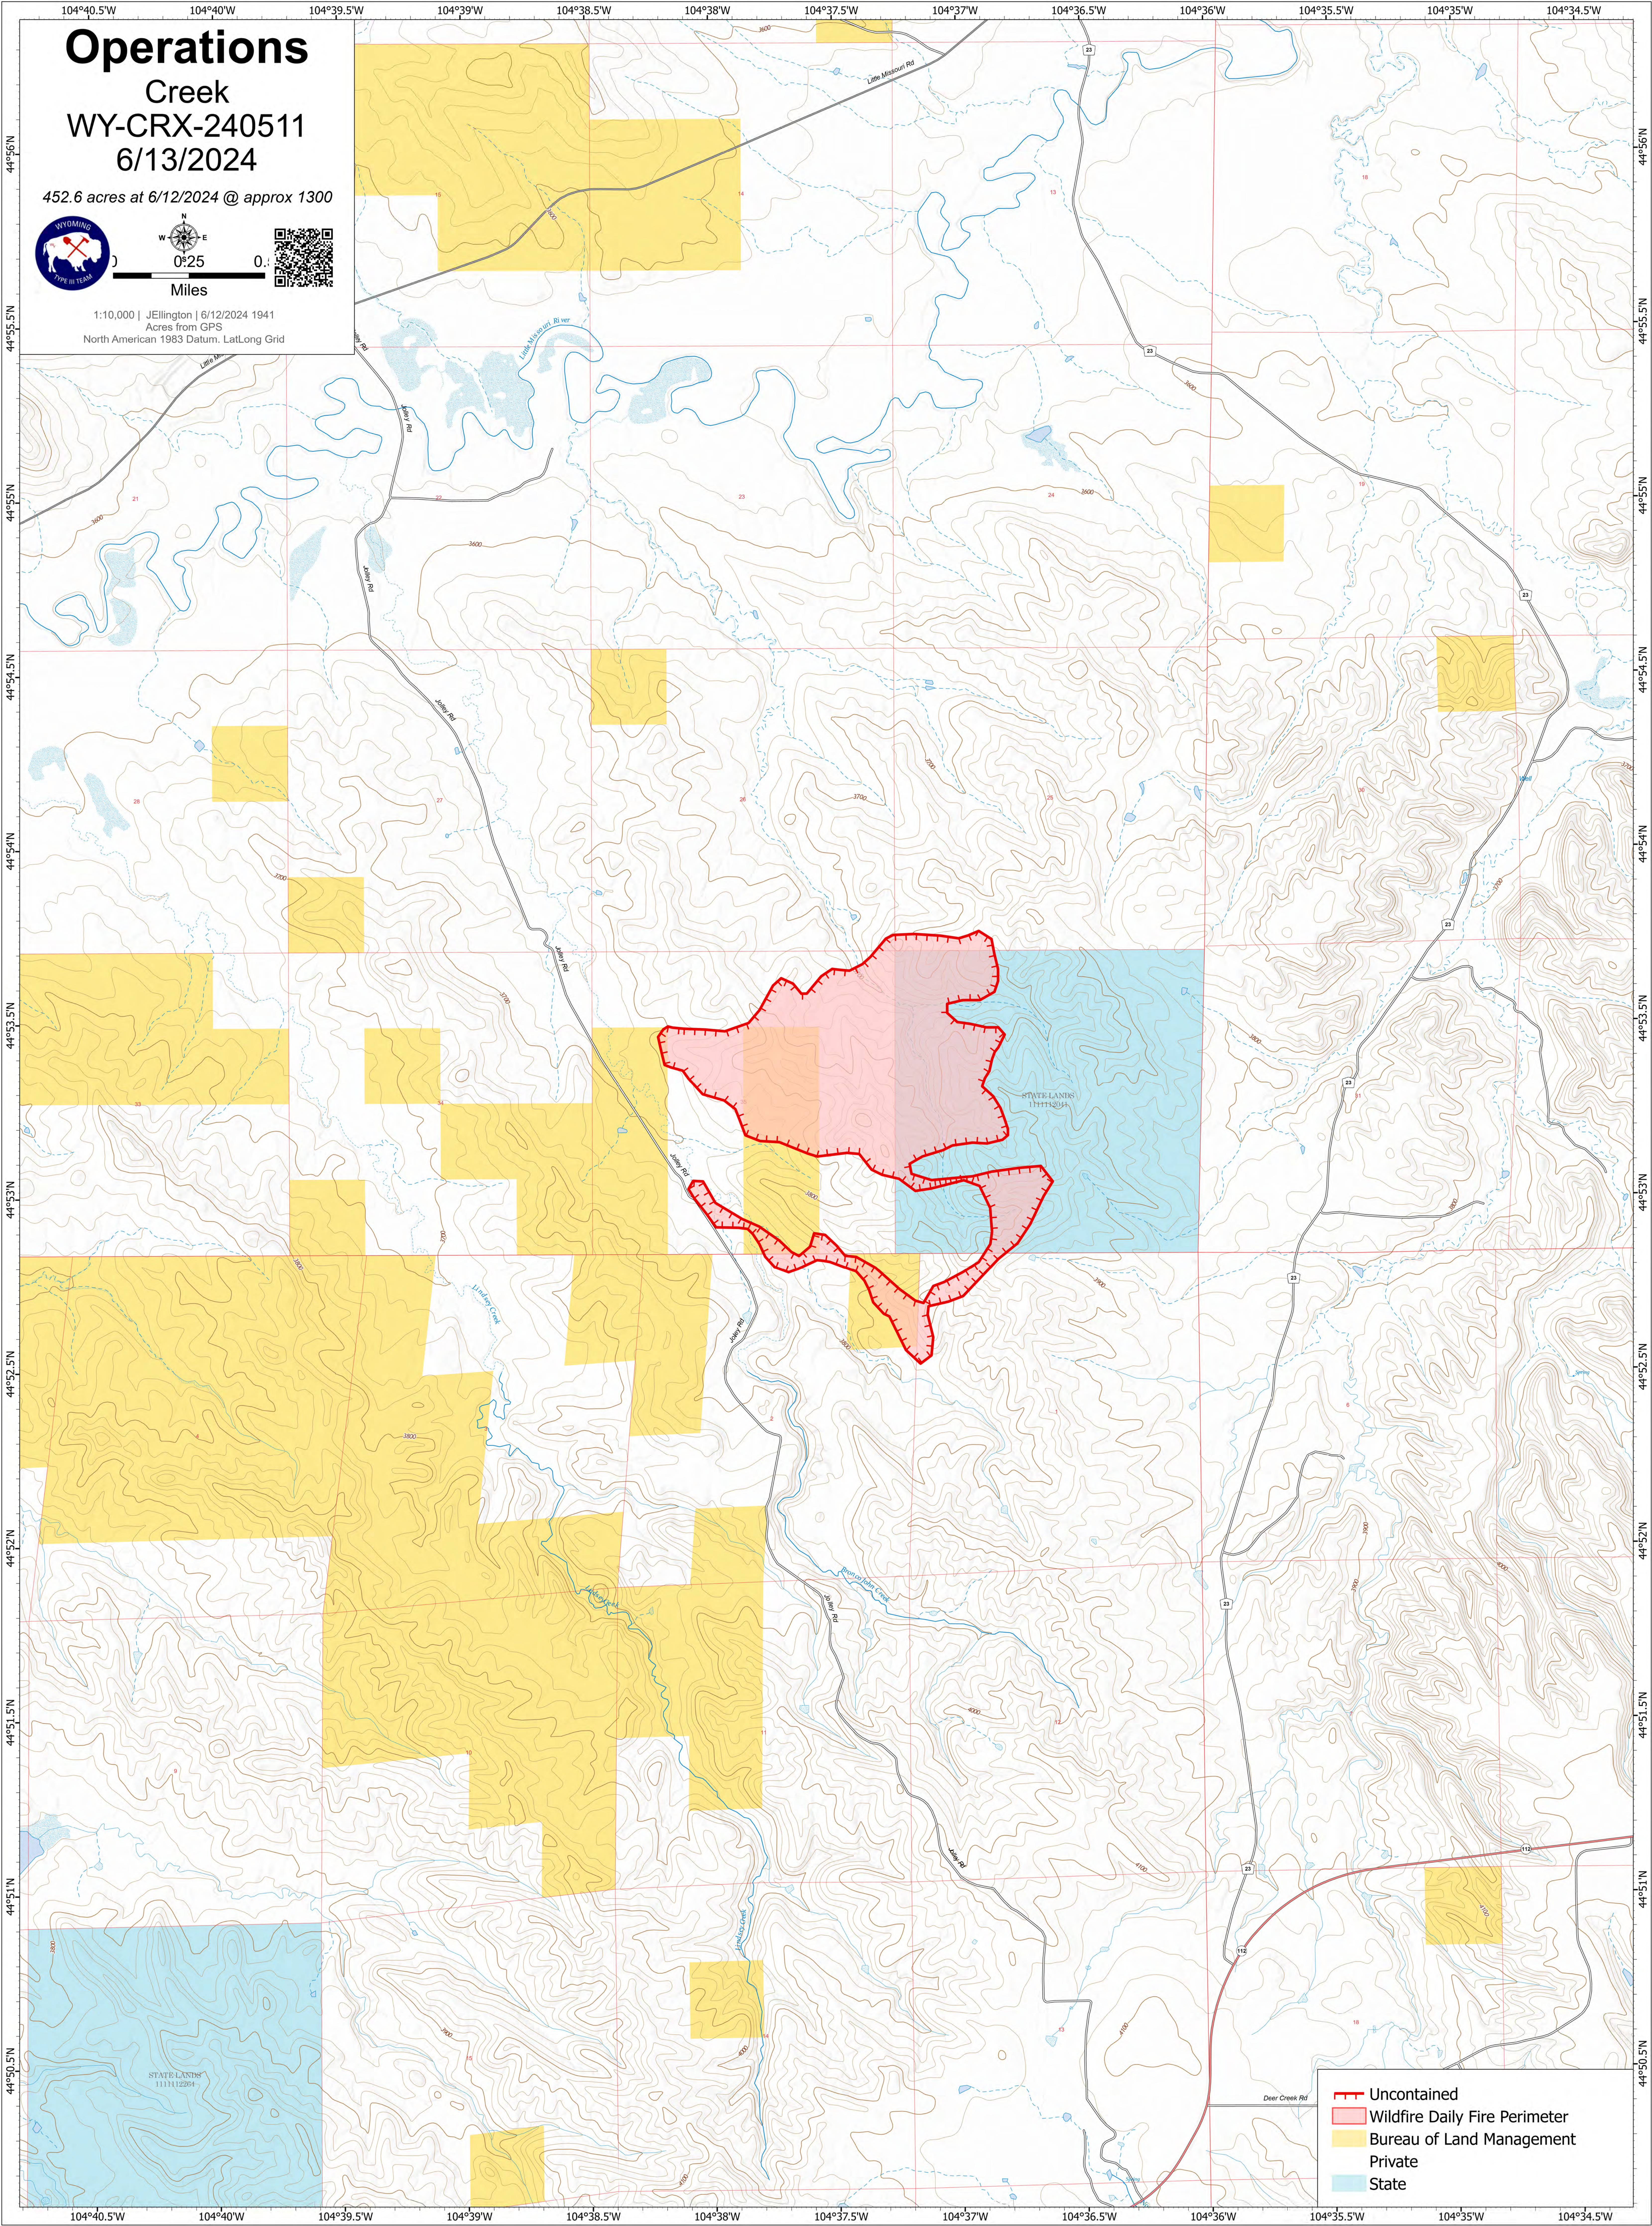

Operations

Creek
WY-CRX-240511
6/13/2024

452.6 acres at 6/12/2024 @ approx 1300

1:10,000 | JEllington | 6/12/2024 1941
Acres from GPS
North American 1983 Datum, LatLong Grid

- Uncontained
- Wildfire Daily Fire Perimeter
- Bureau of Land Management
- Private
- State