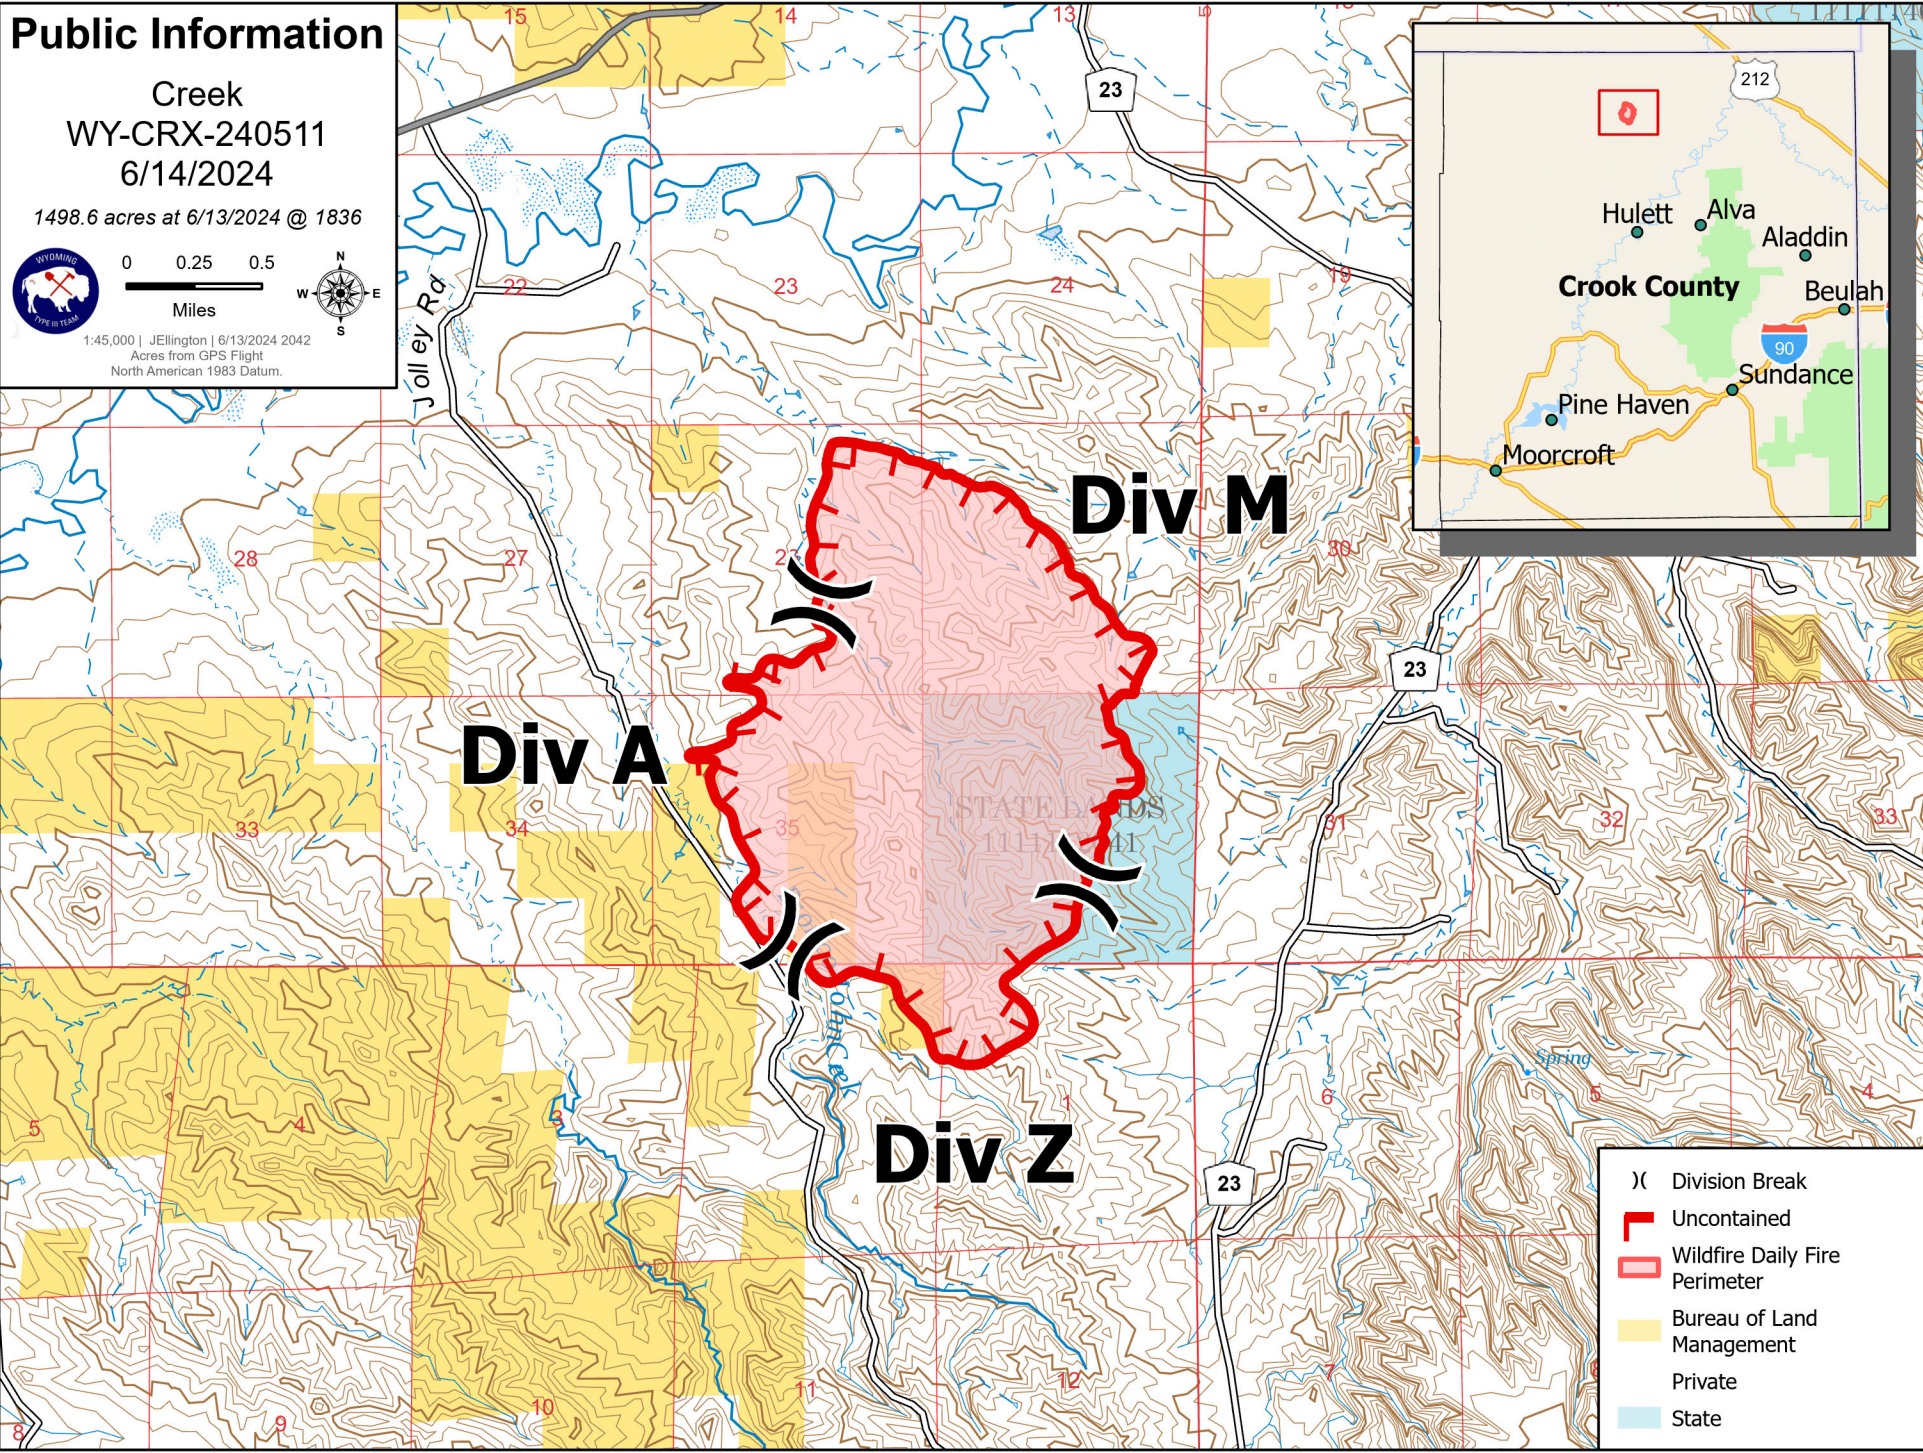

Public Information

Creek
WY-CRX-240511
6/14/2024

1498.6 acres at 6/13/2024 @ 1836

0 0.25 0.5
Miles

1:45,000 | J.Ellington | 6/13/2024 2042
Acres from GPS Flight
North American 1983 Datum.

- (X) Division Break
- Uncontained
- Wildfire Daily Fire Perimeter
- Bureau of Land Management
- Private
- State