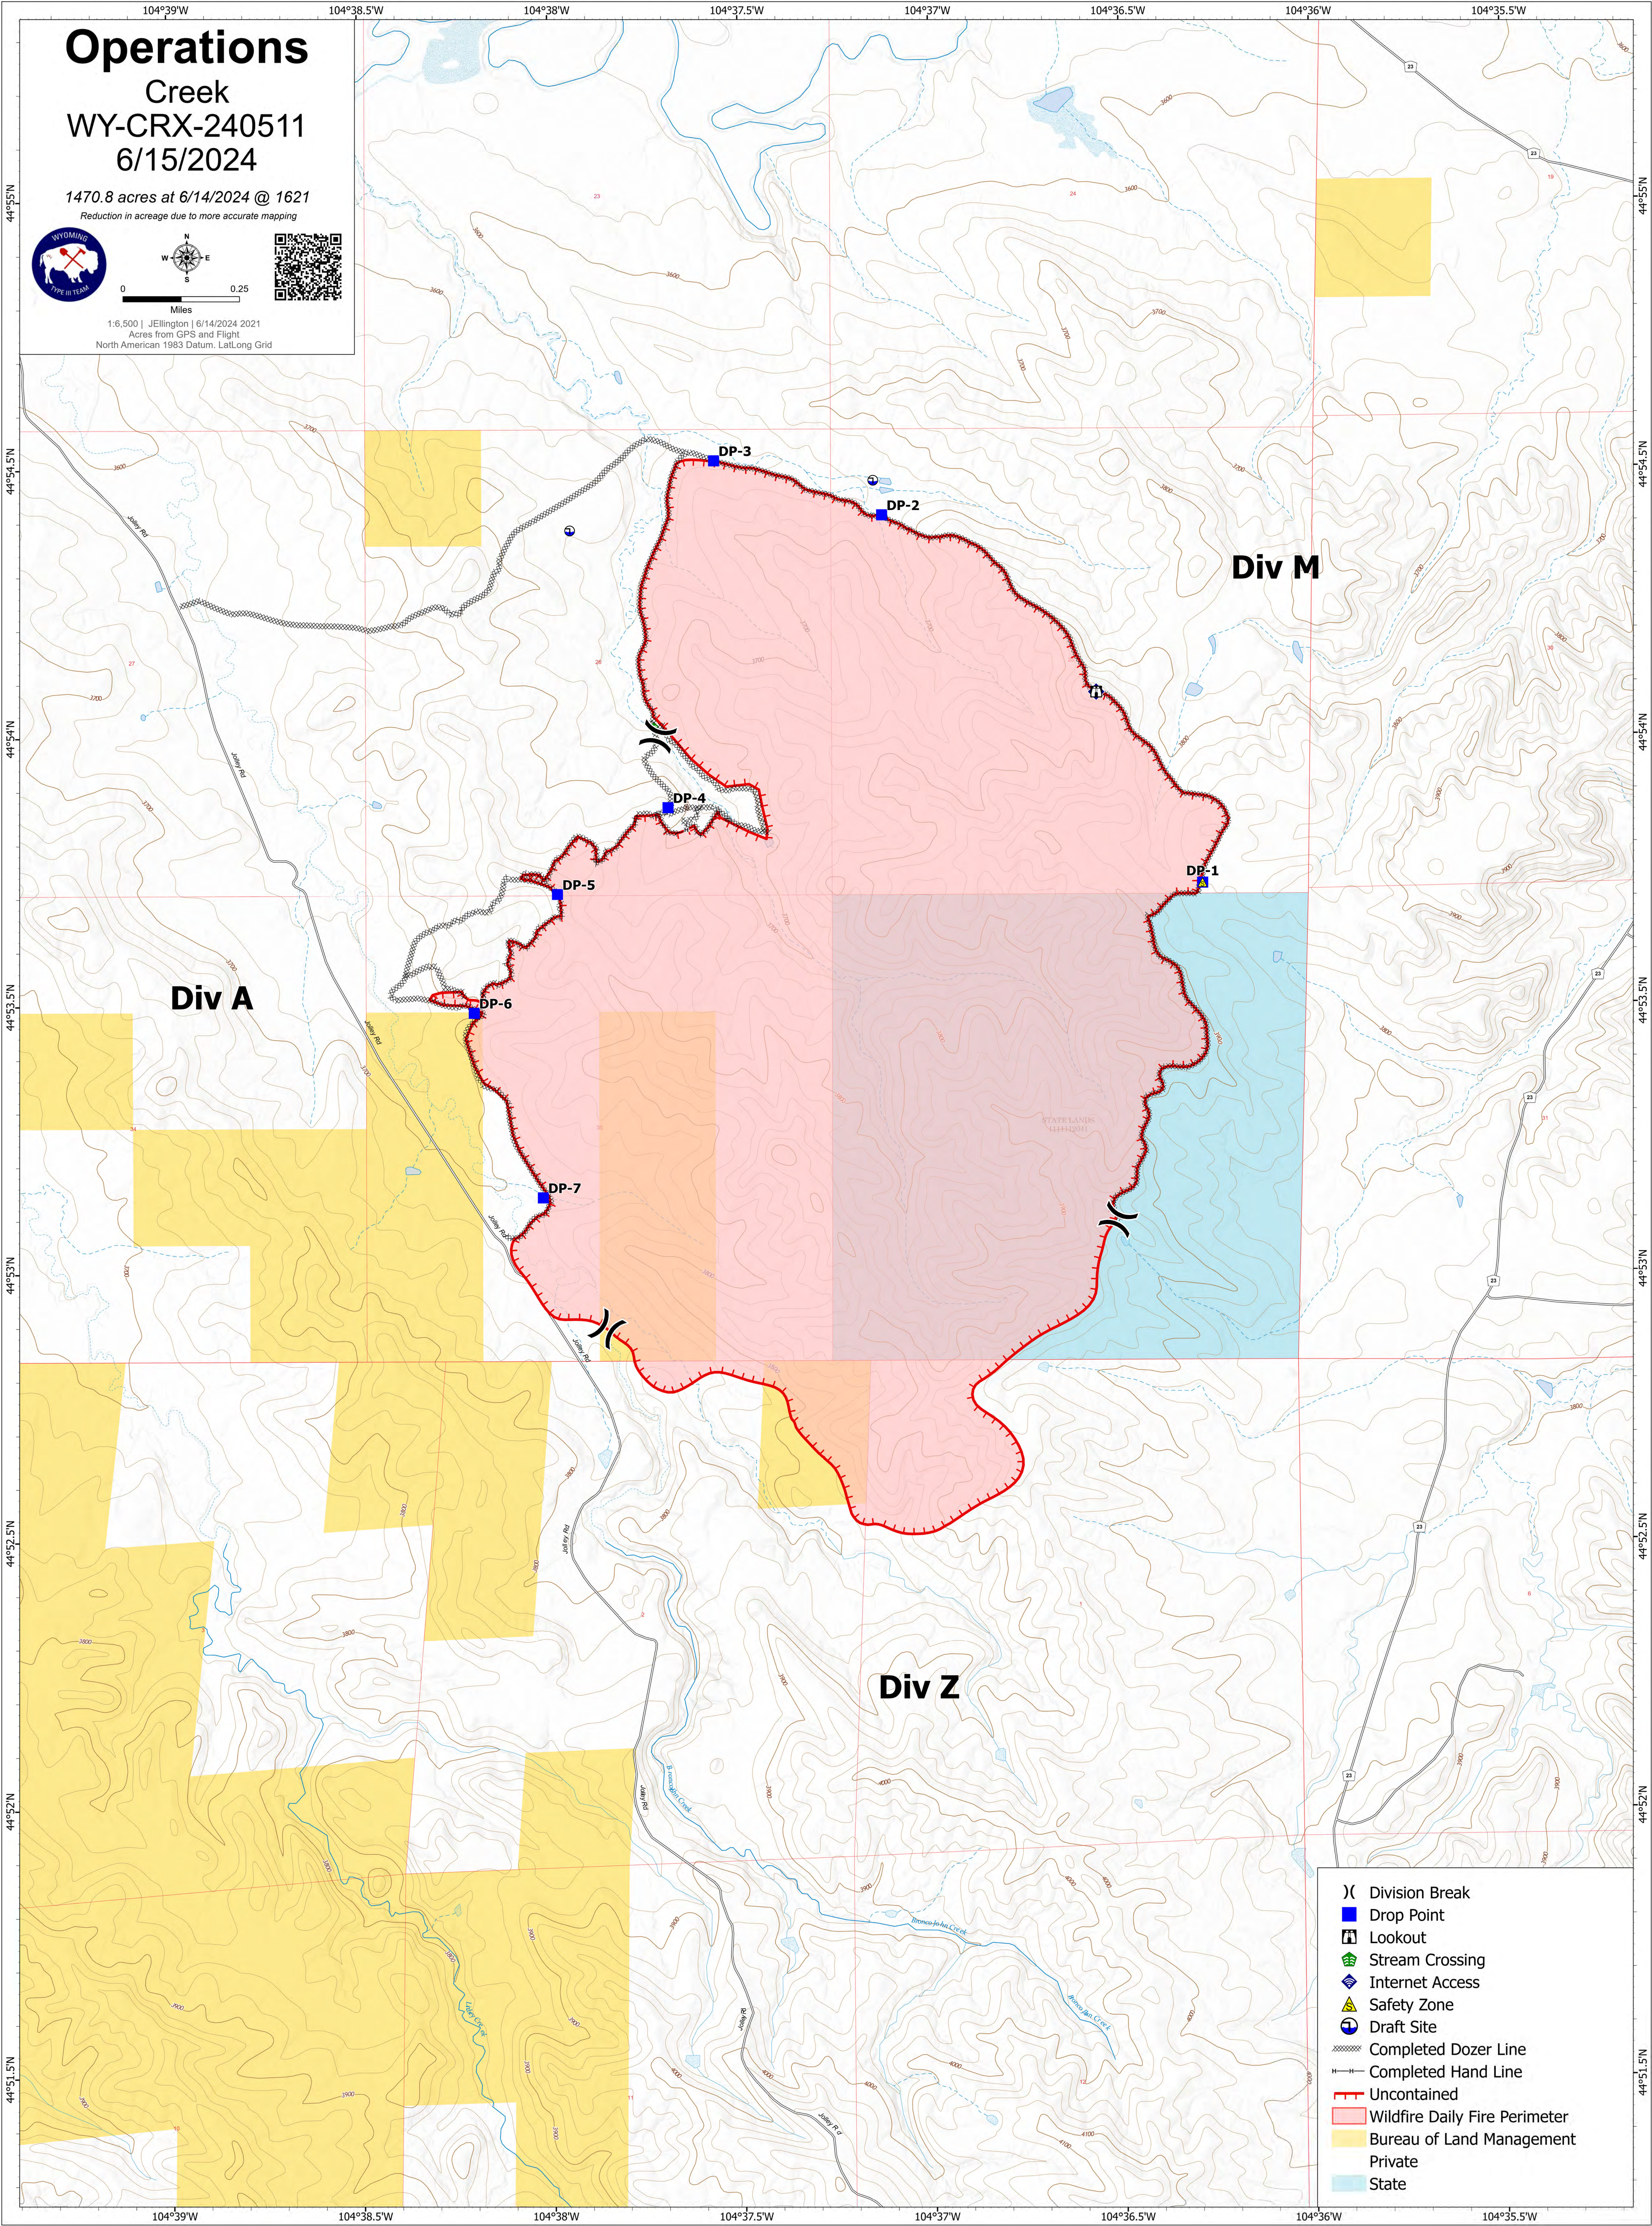

Operations

Creek
WY-CRX-240511
6/15/2024

1470.8 acres at 6/14/2024 @ 1621
Reduction in acreage due to more accurate mapping

Div M

Div A

Div Z

- (X) Division Break
- Drop Point
- 🏠 Lookout
- 🌿 Stream Crossing
- 📶 Internet Access
- ⚠️ Safety Zone
- 📍 Draft Site
- ⚡ Completed Dozer Line
- Completed Hand Line
- 🔴 Uncontained
- 🔴 Wildfire Daily Fire Perimeter
- 🟡 Bureau of Land Management
- 🟢 Private
- 🟦 State